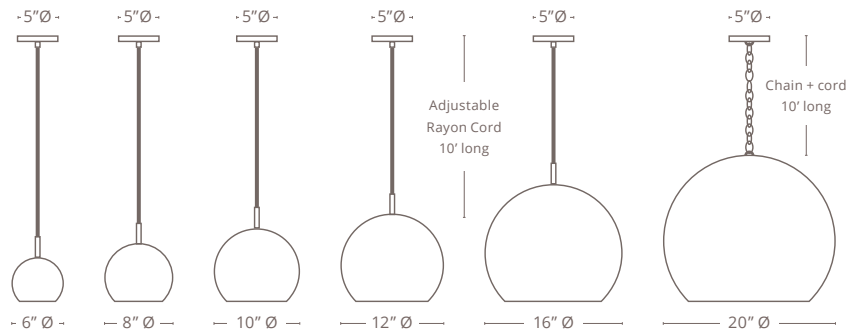

### BOTTOM VIEW

Size of the open base

### SIZES

SIZES	BULB//QTY	LUMENS
6" Ø X 5.5" H	R14 LED // 1	900K
8" Ø X 7" H	A19 LED // 1	2700K
10" Ø X 9" H	A19 LED // 1	2700K
12" Ø X 11" H	A19 LED // 1	2700K
16" Ø X 15" H	A19 LED // 2	2700K
20" Ø X 18" H	A19 LED // 2	2700K