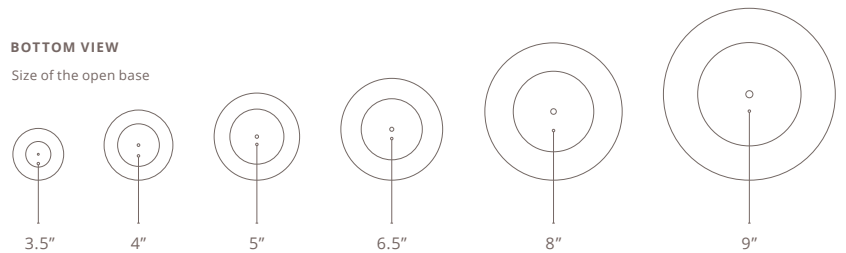

### SIDE VIEW

### BOTTOM VIEW

Size of the open base

### SIZES

SIZES	BULB//QTY	LUMENS
6" Ø X 5.5" H	R14 LED // 1	900K
8" Ø X 7" H	A19 LED // 1	2700K
10" Ø X 9" H	A19 LED // 1	2700K
12" Ø X 11" H	A19 LED // 1	2700K
16" Ø X 15" H	A19 LED // 2	2700K
20" Ø X 18" H	A19 LED // 2	2700K