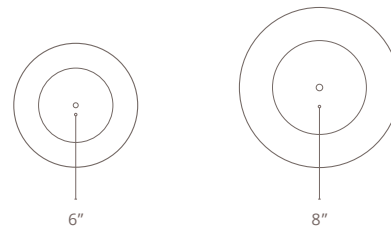

BOTTOM VIEW

This pendant is open at the base