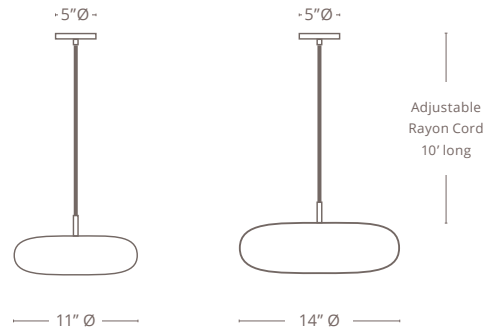

DOUNIA
HOME

LILA PENDANT LIGHT

Lila casts brilliant shadows onto the ceiling and onto the space around it, while creating a focused light at the base, making a perfect addition to dining and living spaces.

SIDE VIEW

BOTTOM VIEW

This pendant is open at the base

PENDANT LIGHT DETAILS

Handmade in Morocco

Finish // Matte, Polished

Metals // Brass, Copper & Nickel Silver

Color // Gold, Rose Gold, Silver & Gunmetal

(Custom Finishes Available Upon Request. For accurate metal color request our metal sample kit at trade@douniahome.com)

Sealed with a Top Coat // Does Not Tarnish

SIZES

11" Ø x 4" H

14" Ø x 5" H

BULB//QTY

A19 LED // 1

A19 LED // 1

LUMENS

2700K

2700K

(Custom Sizes Available Upon Request)

WIRING

Socket Type // Keyless E26

Round Canopy // 5" d X 1" h In Matching Metal Finish

Cord // 10' long Black Rayon Cord

Plug // Hardwired (Plug Per Request)

Socket Wattage // Max 60 Watts

Voltage // Max Voltage 250 V

Certifications // UL & cUL Certified

Professional Install Required

PRODUCT NAME: NUR PENDANT LIGHT

COMPANY

FIXTURE TYPE

DATE:

PROJECT

APPROVED BY