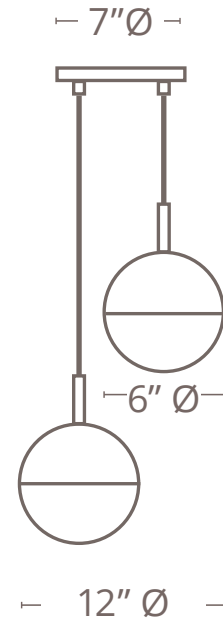

### SIDE VIEW

#### OVERALL SIZE

12" Ø X 12" H