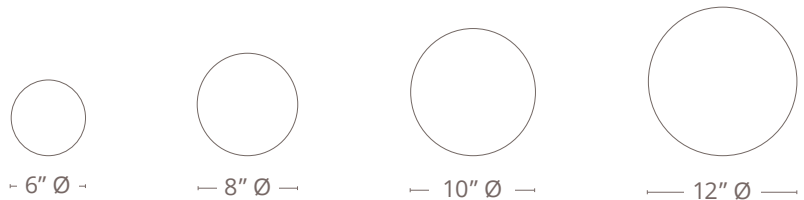

KORA

SEMI-FLUSH LIGHT

Kora - A ball-shaped semi-Flush light, hand pierced metal shade allows the light to shine through casting mesmerizing shadows onto the walls.

SIDE VIEW

BOTTOM VIEW

This semi-flush light is closed at the base.

Sealed with a Top Coat // Does Not Tarnish

SIZES

SIZES	BULB//QTY	LUMENS
6" Ø X 9" H	R14 LED // 1	900K
8" Ø X 11" H	A19 LED // 1	2700K
10" Ø x 13" H	A19 LED // 1	2700K
12" Ø x 15" H	A19 LED // 2	2700K

(Custom Sizes Available Upon Request)