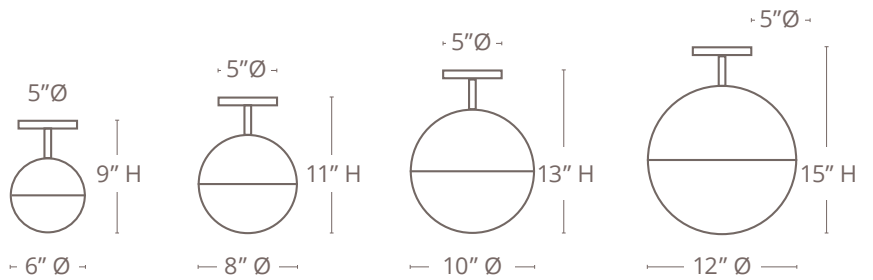

KORA

SEMI-FLUSH LIGHT

Kora - A ball-shaped semi-Flush light, hand pierced metal shade allows the light to shine through casting mesmerizing shadows onto the walls.

SIDE VIEW

BOTTOM VIEW

This semi-flush light is closed at the base.

Sealed with a Top Coat // Does Not Tarnish

SIZES

SIZES	BULB//QTY	LUMENS
6" Ø X 9" H	R14 LED // 1	900K
8" Ø X 11" H	A19 LED // 1	2700K
10" Ø x 13" H	A19 LED // 1	2700K
12" Ø x 15" H	A19 LED // 2	2700K

(Custom Sizes Available Upon Request)

WIRING

Socket Type // Keyless E26
 Round Canopy // 5" d X 1" h
 Socket Wattage // Max 60 Watts
 Voltage // Max Voltage 250 V
 Certifications // UL & cUL Certified
 Professional Install Required

PRODUCT NAME: NUR PENDANT LIGHT			
COMPANY		FIXTURE TYPE	DATE:
PROJECT		APPROVED BY	