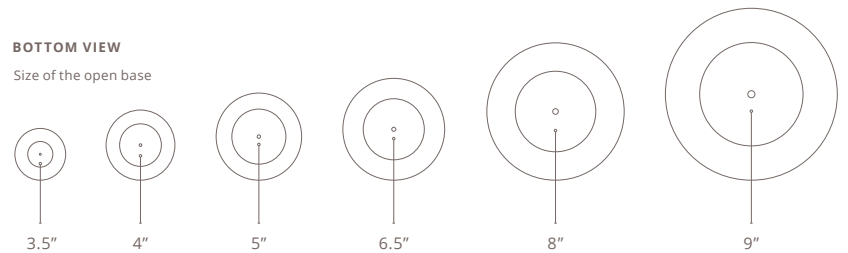

BOTTOM VIEW

Size of the open base

DETAILS

Handmade in Morocco
Finish // Matte, Polished
Metals // Brass, Copper & Nickel Silver
Finish // Antique Brass, Polished Brass, Polished
Copper, Brushed Nickel, Matte Gunmetal.
(Custom Finishes Available Upon Request. For accurate metal color request our metal sample kit at trade@douniahome.com)

Sealed with a Top Coat, does Not Tarnish.

SIZES

SIZES	BULB//QTY	LUMENS
6" Ø X 5.5" H	R14 LED // 1	450 Lm
8" Ø X 7" H	R14 LED // 1	450 Lm
10" Ø x 9" H	A19 LED // 1	850 Lm
12" Ø x 11" H	A19 LED // 1	850 Lm
16" Ø x 15" H	A19 LED // 2	850 Lm/per bulb
20" Ø x 18" H	A19 LED // 2	850 Lm/per bulb

(Custom Sizes Available Upon Request)

WIRING

Socket Type // Keyless E26
Round Canopy // 5" d X 1" h In Matching Metal Finish
Cord // 10' long Black Rayon Cord
Plug // Hardwired (Plug Per Request)
Socket Wattage // Max 60 Watts
Voltage // Max Voltage 250 V
Certifications // UL & cUL Certified
Professional Install Required

PRODUCT NAME: SHAMS PENDANT LIGHT

COMPANY	FIXTURE TYPE	DATE:
PROJECT	APPROVED BY