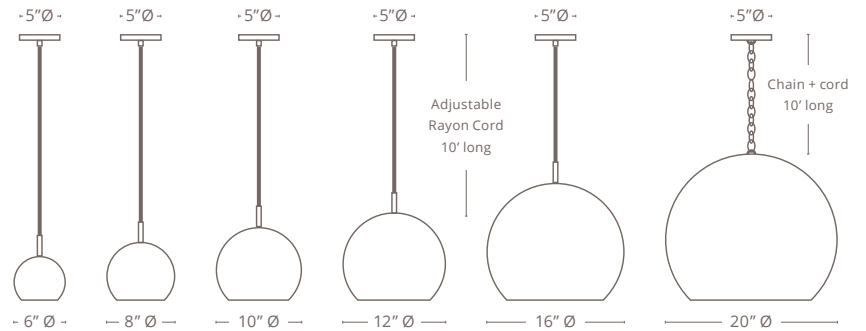

DOUNIA
HOME

SHOWN IN BRASS

ZIYA PENDANT LIGHT

Ziya Single Pendant Light, synonymous with Moroccan luxury and represents the best of modern Moroccan metalwork and craftsmanship.

SIDE VIEW

BOTTOM VIEW

Size of the open base

DETAILS

Handmade in Morocco
Finish // Matte, Polished
Metals // Brass, Copper & Nickel Silver
Finish // Antique Brass, Polished Brass, Polished
Copper, Brushed Nickel, Matte Gunmetal.
(Custom Finishes Available Upon Request. For accurate metal color request our metal sample kit at trade@douniahome.com)

Sealed with a Top Coat, does Not Tarnish.

SIZES

SIZES	BULB//QTY	LUMENS
6" Ø X 5.5" H	R14 LED // 1	450 Lm
8" Ø X 7" H	R14 LED // 1	450 Lm
10" Ø x 9" H	A19 LED // 1	850 Lm
12" Ø x 11" H	A19 LED // 1	850 Lm
16" Ø x 15" H	A19 LED // 2	850 Lm/per bulb
20" Ø x 18" H	A19 LED // 2	850 Lm/per bulb

(Custom Sizes Available Upon Request)

WIRING

Socket Type // Keyless E26
Round Canopy // 5" d X 1" h In Matching Metal Finish
Cord // 10' long Black Rayon Cord
Plug // Hardwired (Plug Per Request)
Socket Wattage // Max 60 Watts
Voltage // Max Voltage 250 V
Certifications // UL & cUL Certified
Professional Install Required

PRODUCT NAME: SHAMS PENDANT LIGHT

COMPANY	FIXTURE TYPE	DATE:
PROJECT	APPROVED BY