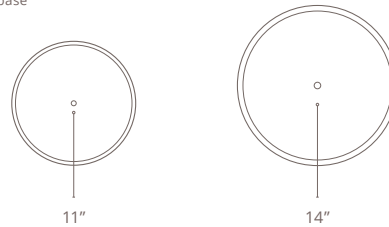

BOTTOM VIEW

This pendant is open at the base