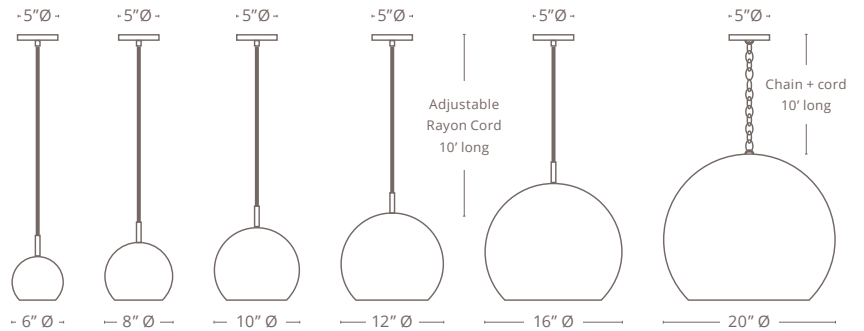

SHOWN IN BRASS

SIDE VIEW

BOTTOM VIEW

Size of the open base

DETAILS

Handmade in Morocco
 Finish // Matte, Polished
 Metals // Brass, Copper & Nickel Silver
 Color // Gold, Rose Gold, Silver & Gunmetal
 (Custom Finishes Available Upon Request. For accurate metal color request our metal sample kit at trade@douniahome.com)

Sealed with a Top Coat // Does Not Tarnish

SIZES

SIZES	BULB//QTY	LUMENS
6" Ø X 5.5" H	R14 LED // 1	450 Lm
8" Ø X 7" H	R14 LED // 1	450 Lm
10" Ø x 9" H	A19 LED // 1	850 Lm
12" Ø x 11" H	A19 LED // 1	850 Lm
16" Ø x 15" H	A19 LED // 2	850 Lm/per bulb
20" Ø x 18" H	A19 LED // 2	850 Lm/per bulb

(Custom Sizes Available Upon Request)

WIRING

Socket Type // Keyless E26
 Round Canopy // 5" d X 1" h In Matching Metal Finish
 Cord // 10' long Black Rayon Cord
 Plug // Hardwired (Plug Per Request)
 Socket Wattage // Max 60 Watts
 Voltage // Max Voltage 250 V
 Certifications // UL & cUL Certified
 Professional Install Required