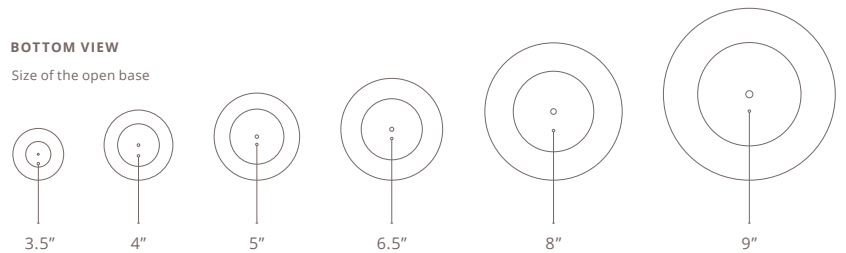

BOTTOM VIEW

Size of the open base

DETAILS

Handmade in Morocco
Finish // Matte, Polished
Metals // Brass, Copper & Nickel Silver
Color // Gold, Rose Gold, Silver & Gunmetal
(Custom Finishes Available Upon Request. For accurate metal color request our metal sample kit at trade@douniahome.com)

Sealed with a Top Coat // Does Not Tarnish

SIZES

SIZES	BULB//QTY	LUMENS
6" Ø X 5.5" H	R14 LED // 1	450 Lm
8" Ø X 7" H	R14 LED // 1	450 Lm
10" Ø x 9" H	A19 LED // 1	850 Lm
12" Ø x 11" H	A19 LED // 1	850 Lm
16" Ø x 15" H	A19 LED // 2	850 Lm/per bulb
20" Ø x 18" H	A19 LED // 2	850 Lm/per bulb

(Custom Sizes Available Upon Request)

WIRING

Socket Type // Keyless E26
Round Canopy // 5" d X 1" h In Matching Metal Finish
Cord // 10' long Black Rayon Cord
Plug // Hardwired (Plug Per Request)
Socket Wattage // Max 60 Watts
Voltage // Max Voltage 250 V
Certifications // UL & cUL Certified
Professional Install Required

PRODUCT NAME: WARDA PENDANT LIGHT

COMPANY	FIXTURE TYPE	DATE:
PROJECT	APPROVED BY