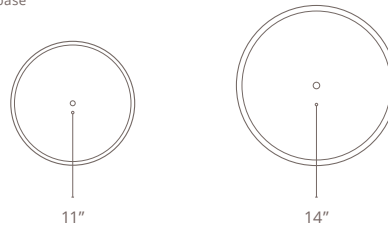

This pendant is open at the base