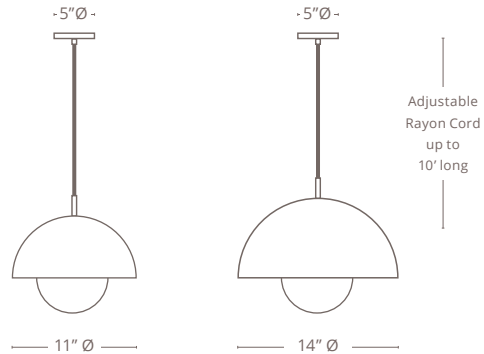

BOTTOM VIEW