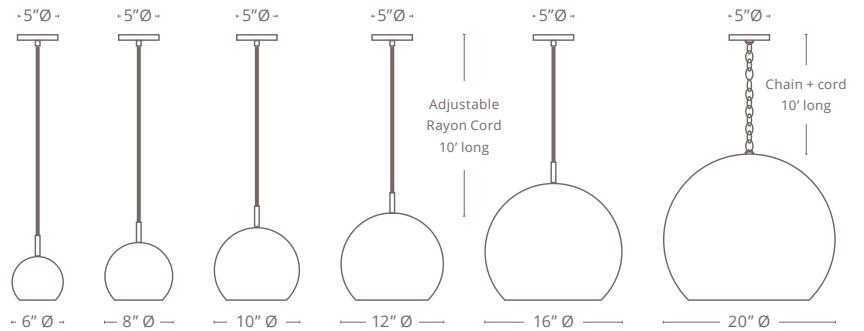

### SIDE VIEW

### BOTTOM VIEW

Size of the open base

### SIZES

SIZES	BULB//QTY	LUMENS
6" Ø X 5.5" H	R14 LED // 1	450 Lm
8" Ø X 7" H	R14 LED // 1	450 Lm
10" Ø x 9" H	A19 LED // 1	850 Lm
12" Ø x 11" H	A19 LED // 1	850 Lm
16" Ø x 15" H	A19 LED // 2	850 Lm/per bulb
20" Ø x 18" H	A19 LED // 2	850 Lm/per bulb