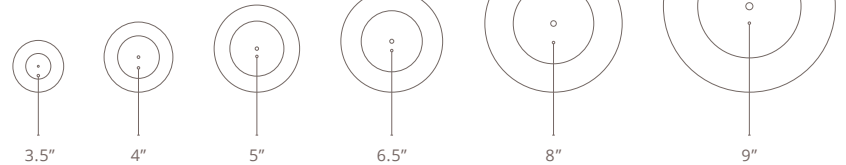

### SIDE VIEW

### BOTTOM VIEW

Size of the open base

### SIZES

SIZES	BULB//QTY	LUMENS
6" Ø X 5.5" H	R14 LED // 1	450 Lm
8" Ø X 7" H	R14 LED // 1	450 Lm
10" Ø x 9" H	A19 LED // 1	850 Lm
12" Ø x 11" H	A19 LED // 1	850 Lm
16" Ø x 15" H	A19 LED // 2	850 Lm/per bulb
20" Ø x 18" H	A19 LED // 2	850 Lm/per bulb