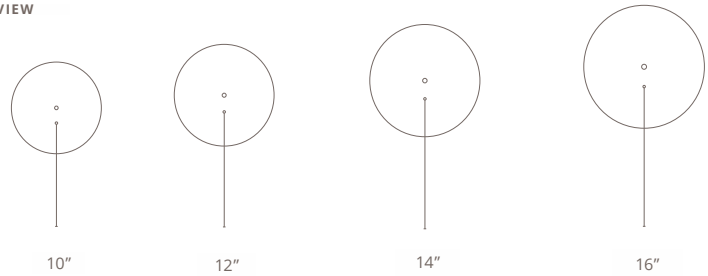

BOTTOM VIEW

DETAILS

Handmade in Morocco
Finish // Matte, Polished
Metal options // Brass, Copper & Nickel Silver
Color options // Gold, Antique gold, Rose Gold, Silver & Gunmetal

Sealed with a Top Coat // Does Not Tarnish

SIZES

SIZES	BULB//QTY	LUMENS
10" Ø X 13" H	A19 LED // 1	800 Lm
12" Ø X 15" H	A19 LED // 1	800 Lm
14" Ø x 17" H	A19 LED // 1	800 Lm
16" Ø x 20" H	A19 LED // 1	800 Lm

(Custom Sizes Available Upon Request)

BULB//QTY

LUMENS

WIRING

Socket Type // Keyless E26
Dome Canopy // 5" d X 1" h In Matching Metal Finish
Cord // 10' long Black Rayon Cord
Plug // Hardwired
Socket Wattage // Max 60 Watts
Voltage // Max Voltage 250 V
Certifications // UL & cUL Certified
Professional Install Required

PRODUCT NAME: ROYA PENDANT LIGHT			
COMPANY		FIXTURE TYPE	DATE:
PROJECT		APPROVED BY