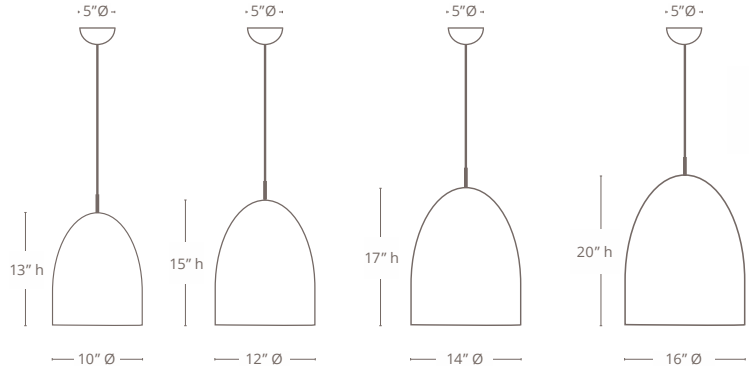

### SIDE VIEW

Adjustable Rayon Cord up to 10' long

### SIZES

SIZES	BULB//QTY	LUMENS
10" Ø X 13" H	A19 LED // 1	800 Lm
12" Ø X 15" H	A19 LED // 1	800 Lm
14" Ø x 17" H	A19 LED // 1	800 Lm
16" Ø x 20" H	A19 LED // 1	800 Lm

(Custom Sizes Available Upon Request)