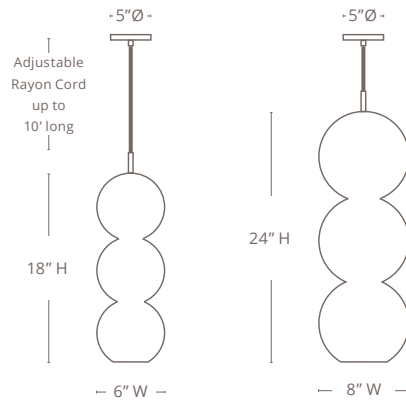

### SIDE VIEW

### SIZES

6" d X 18" h LED Bulb - 4W 1 550 Lm

8" d X 24" h LED Bulb - 4W 1 550 Lm

(Custom Sizes Available Upon Request)