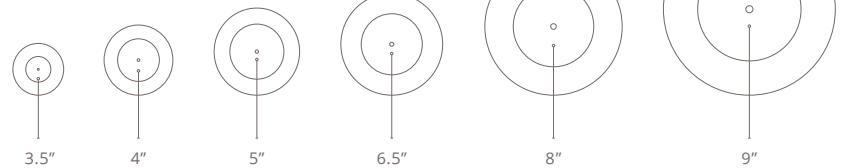

SHOWN IN COPPER

SIDE VIEW

BOTTOM VIEW

Size of the open base

DETAILS

Handmade in Morocco

Finish // Matte, Polished

Metals // Brass, Copper & Nickel Silver

SIZES

SIZES	BULB//QTY	LUMENS
6" Ø X 5.5" H	R14 LED // 1	450 Lm
8" Ø X 7" H	R14 LED // 1	450 Lm
10" Ø X 9" H	A19 LED // 1	850 Lm
12" Ø X 11" H	A19 LED // 1	850 Lm
16" Ø X 15" H	A19 LED // 2	850 Lm/per bulb
20" Ø X 18" H	A19 LED // 2	850 Lm/per bulb