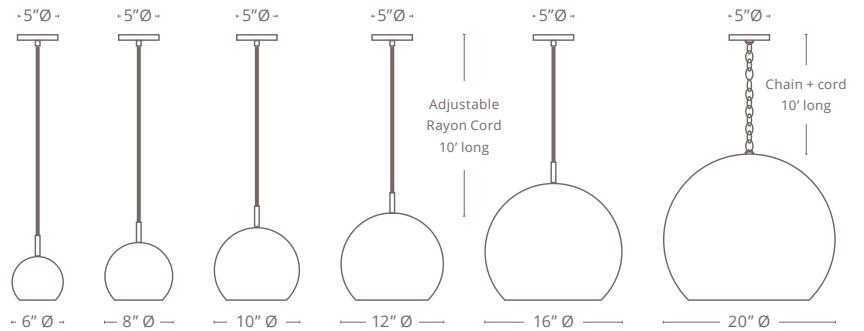

DOUNIA
HOME

NUR REVERSED PENDANT LIGHT

Nur Reversed Pendant Light is our take on oriental and Moroccan lighting. The intricate hand pierced pattern casts exquisite shadows onto the space and provides a focused light. The sphere shape is timeless and provides the perfect canvas for the Darj W Ktef design.

SHOWN IN COPPER

SIDE VIEW

BOTTOM VIEW

Size of the open base

DETAILS

Handmade in Morocco

Finish // Matte, Polished

Metals // Brass, Copper & Nickel Silver

SIZES

SIZES	BULB//QTY	LUMENS
6" Ø X 5.5" H	R14 LED // 1	450 Lm
8" Ø X 7" H	R14 LED // 1	450 Lm
10" Ø X 9" H	A19 LED // 1	850 Lm
12" Ø X 11" H	A19 LED // 1	850 Lm
16" Ø X 15" H	A19 LED // 2	850 Lm/per bulb
20" Ø X 18" H	A19 LED // 2	850 Lm/per bulb

(Custom Sizes Available Upon Request)

WIRING

Socket Type // Keyless E26

Round Canopy // 5" d X 1" h In Matching Metal Finish

Cord // 10' long Black Rayon Cord

Plug // Hardwired (Plug Per Request)

Socket Wattage // Max 60 Watts