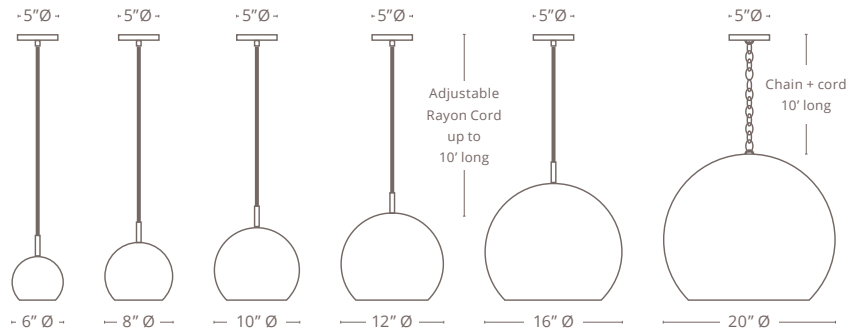

DOUNIA
HOME

NUR REVERSED PENDANT LIGHT - COLOR

Nur Reversed Pendant Light is our take on oriental and Moroccan lighting. The intricate hand pierced pattern casts exquisite shadows onto the space and provides a focused light. The sphere shape is timeless and provides the perfect canvas for the Darj W Ktef design.

SIDE VIEW

BOTTOM VIEW

This pendant is open at the base

SHOWN IN BLUSH

DETAILS

Handmade in Morocco

Finish // Matte

Color // Olive, Terracoda, Light Grey & Blush

(Custom colors Available Upon Request.)

SIZES

SIZES	BULB//QTY	LUMENS
6" Ø X 5.5" H	R14 LED // 1	400 Lm
8" Ø X 7" H	A19 LED // 1	800 Lm
10" Ø x 9" H	A19 LED // 1	800 Lm
12" Ø x 11" H	A19 LED // 1	800 Lm
16" Ø x 15" H	A19 LED // 2	800 Lm
20" Ø x 18" H	A19 LED // 2	800 Lm

(Custom Sizes Available Upon Request)

WIRING

Socket Type // Keyless E26

Round Canopy // 5" d X 1" h In Matching Metal Finish

Cord // 10' long White Rayon Cord

Plug // Hardwired (Plug Per Request)

Socket Wattage // Max 60 Watts