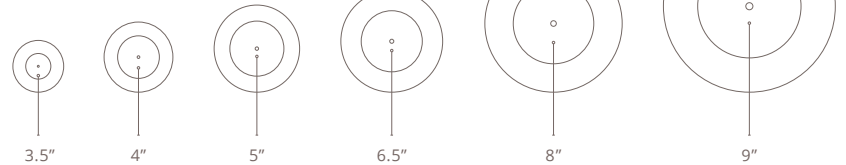

SIDE VIEW

BOTTOM VIEW

This pendant is open at the base

SHOWN IN BLUSH

DETAILS

Handmade in Morocco

Finish // Matte

Color // Olive, Terracoda, Light Grey & Blush

(Custom colors Available Upon Request.)

SIZES

SIZES	BULB//QTY	LUMENS
6" Ø X 5.5" H	R14 LED // 1	400 Lm
8" Ø X 7" H	A19 LED // 1	800 Lm
10" Ø x 9" H	A19 LED // 1	800 Lm
12" Ø x 11" H	A19 LED // 1	800 Lm
16" Ø x 15" H	A19 LED // 2	800 Lm
20" Ø x 18" H	A19 LED // 2	800 Lm