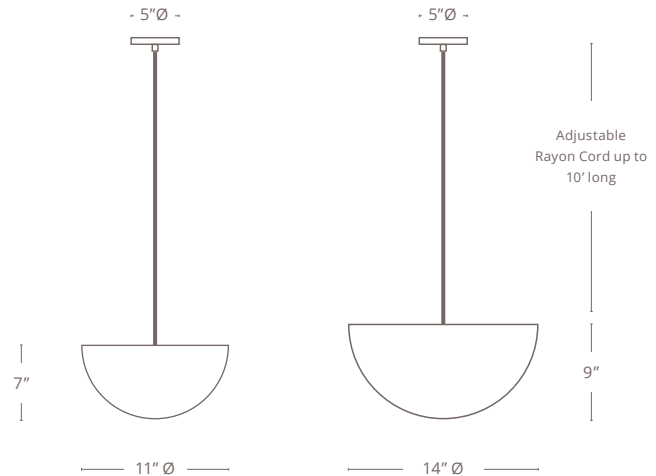

DETAILS

Handmade in Morocco

Finish // Matte, Polished

Metals // Brass, Copper & Nickel Silver

Color // Gold, Rose Gold, Silver & Gunmetal

(Custom Finishes Available Upon Request. For accurate metal color request our metal sample kit at trade@douniahome.com)

Sealed with a Top Coat // Does Not Tarnish

DOMESIZES

11" Ø X 7" H

14" Ø X 9" H

BULB // QTY

A19 LED // 2

A19 LED // 2

LUMENS

850 Lm / per bulb

850 Lm / per bulb

(Custom Sizes Available Upon Request)

WIRING

Socket Type // Keyless E26

Round Canopy // 5" d X 1" h In Matching Metal Finish

Cord // 10' long Black Rayon Cord

Plug // Hardwired (Plug Per Request)

Socket Wattage // Max 60 Watts

Voltage // Max Voltage 250 V

Certifications // UL & cUL Certified

Professional Install Required

PRODUCT NAME: NAJMA DOME PENDANT LIGHT

COMPANY

FIXTURE TYPE

DATE:

PROJECT

APPROVED BY