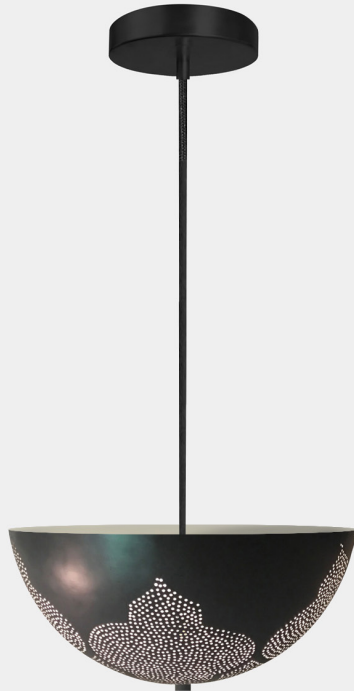

DOUNIA HOME

NAJMA DOME PENDANT LIGHT

The metal lamp is embellished with holes to allow light to shine through its modern shape. The timeless half-dome shape is made from semi-precious metal and pierced designs.

SHOWN IN GUNMETAL

SIDE VIEW

DETAILS

Handmade in Morocco

Finish // Matte, Polished

Metals // Brass, Copper & Nickel Silver

Color // Gold, Rose Gold, Silver & Gunmetal

(Custom Finishes Available Upon Request. For accurate metal color request our metal sample kit at trade@douniahome.com)

Sealed with a Top Coat // Does Not Tarnish

DOMESIZES

11" Ø X 7" H

14" Ø X 9" H

BULB // QTY

A19 LED // 2

A19 LED // 2

LUMENS

850 Lm / per bulb

850 Lm / per bulb

(Custom Sizes Available Upon Request)

WIRING

Socket Type // Keyless E26

Round Canopy // 5" d X 1" h In Matching Metal Finish

Cord // 10' long Black Rayon Cord

Plug // Hardwired (Plug Per Request)