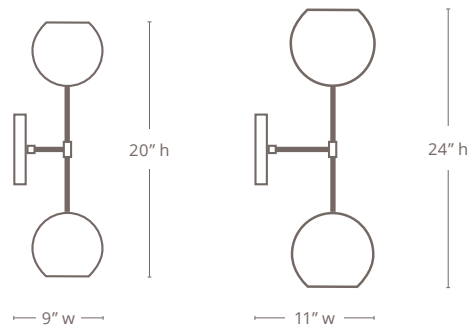

DETAILS

Handmade in Morocco

Finish // Polished

Metals // Brass, Copper & Nickel Silver

Color // Gold, Rose Gold, Silver & Gunmetal

(Custom Finishes Available Upon Request. For accurate metal color request our metal sample kit at trade@douniahome.com)

Sealed with a Top Coat // Does Not Tarnish

SIZES

20" L X 6" W x 9" D

24" L X 8" W x 11" D

BULB TYPE //QTY

PAR16 LED // 2

PAR16 LED // 2

LUMENS

450 Lm

450 Lm

WIRING

Socket Type // Keyless E26

Round Canopy // 5" d X 1" h

Mounting // Hardwired or plug in

Socket Wattage // Max 60 Watts

Voltage // Max Voltage 250 V

Certifications // UL & cUL Certified

Professional Install Required

(Custom Sizes Available Upon Request)

PRODUCT NAME: NUR DUAL GLOBE WALL SCNCE

COMPANY

FIXTURE TYPE

DATE:

PROJECT

APPROVED BY