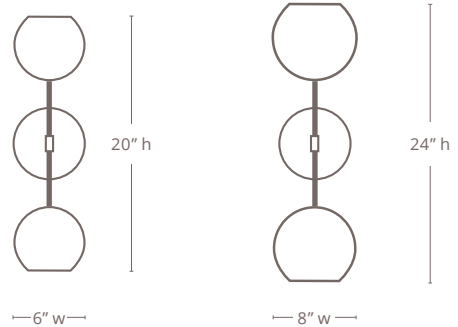

DOUNIA
HOME

MISHAL DUAL GLOBE WALL SCNCE

This Mishal multi-light wall sconce is the perfect balance of history and modern simplicity, this sconce sets two metal globes against black arms and backplate.

SHOWN IN BRASS

FRONT VIEW

SIDE VIEW

DETAILS

Handmade in Morocco

Finish // Polished

Metals // Brass, Copper & Nickel Silver

Color // Gold, Rose Gold, Silver & Gunmetal

(Custom Finishes Available Upon Request. For accurate metal color request our metal sample kit at trade@douniahome.com)

Sealed with a Top Coat // Does Not Tarnish

SIZES

20" L X 6" W x 9" D

24" L X 8" W x 11" D

BULB TYPE //QTY

PAR16 LED // 2

PAR16 LED // 2

LUMENS

450 Lm

450 Lm

WIRING

Socket Type // Keyless E26

Round Canopy // 5" d X 1" h

Mounting // Hardwired or plug in

Socket Wattage // Max 60 Watts

Voltage // Max Voltage 250 V

Certifications // UL & cUL Certified

Professional Install Required

(Custom Sizes Available Upon Request)

PRODUCT NAME: NUR DUAL GLOBE WALL SCNCE

COMPANY

FIXTURE TYPE

DATE:

PROJECT

APPROVED BY