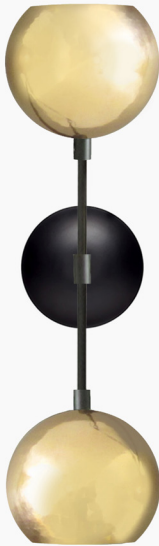

DOUNIA
HOME

MISHAL DUAL GLOBE WALL SCNCE

This Mishal multi-light wall sconce is the perfect balance of history and modern simplicity, this sconce sets two metal globes against black arms and backplate.

SHOWN IN BRASS

FRONT VIEW

SIDE VIEW

DETAILS

Handmade in Morocco

Finish // Polished

Metals // Brass, Copper & Nickel Silver

Color // Gold, Rose Gold, Silver & Gunmetal

(Custom Finishes Available Upon Request. For accurate metal color request our metal sample kit at trade@douniahome.com)

Sealed with a Top Coat // Does Not Tarnish

SIZES

20" L X 6" W x 9" D

24" L X 8" W x 11" D

BULB TYPE //QTY

PAR16 LED // 2

PAR16 LED // 2

LUMENS