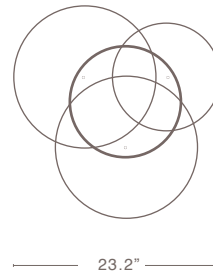

TOP VIEW

This fixture is open at the bottom