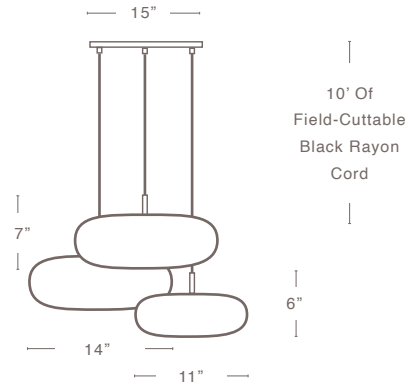

DOUNIA
HOME

LILA CHANDELIER

Lila chandelier is an oval-shaped set of 3 cluster light fixtures, with its simple sculptural shape and its pierced shades cast brilliant shadows onto the ceiling and onto the space around it while creating a focused light at the base. It provides an abundant, yet diffused light making it a perfect addition to dining and living spaces.

SHOWN IN GUNMETAL

SIDE VIEW

TOP VIEW

This fixture is open at the bottom

DETAILS

Handmade in Morocco

Finish // Matte, Polished

Metals // Brass, Copper & Nickel Silver

SIZES

23.2" w X 23.7" d X 22" h PAR16 LED // 3

(Custom Sizes Available Upon Request)

BULB//QTY

LUMENS

500 Lm

WIRING

Socket Type // Keyless E26

Round Canopy // 15" Ø X 1" H

Cord // 10' Of Field-Cutttable Black Rayon Cord

Socket Wattage // Max 60 Watts

Voltage // Max Voltage 250 V

Certifications // UL & cUL Certified

Professional Install Required

PRODUCT NAME: LILA CHANDELIER