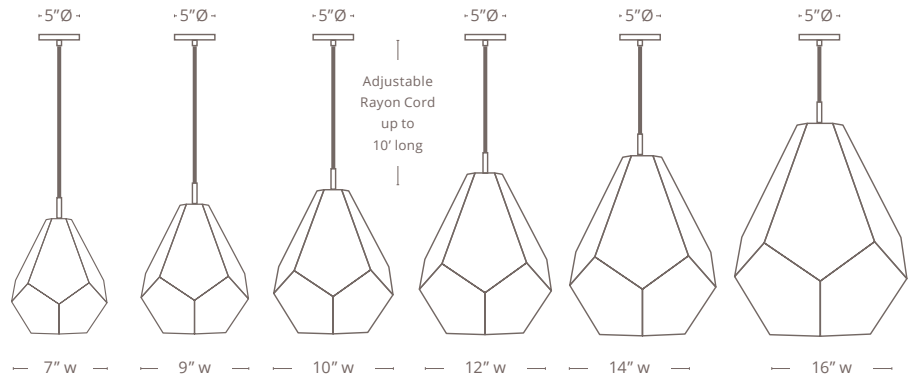

DOUNIA
HOME

ALMAS

PENDANT LIGHT

Almas geometric pendant light is a five-sided light embellished with holes to allow light to shine through and create artful shadow motifs. Its geometric shape creates bold visual interest while its perforations cast mesmerizing shadows onto the space around it.

SHOWN IN GUNMETAL

SIDE VIEW

BOTTOM VIEW

This pendant is open at the base

DETAILS

Handmade in Morocco
Finish // Matte, Polished
Metals // Brass, Copper & Nickel Silver
Color // Gold, Rose Gold, Silver & Gunmetal
(Custom Finishes Available Upon Request. For accurate metal color request our metal sample kit at trade@douniahome.com)

Sealed with a Top Coat // Does Not Tarnish

SIZES

SIZES	BULB	QTY	LUMENS
7" W x 9" H	A19 LED	1	850 Lm
9" W x 11" H	A19 LED	1	850 Lm
10" W x 13" H	A19 LED	1	850 Lm
12" W x 15.5" H	A19 LED	1	850 Lm
14" W x 18" H	A19 LED	2	850 Lm
16" W x 21" H	A19 LED	2	850 Lm

(Custom Sizes Available Upon Request)

WIRING

Socket Type // Keyless E26
Pentagon Canopy // 5" d X 1" h In Matching Metal Finish
Cord // 10 Feet Of Field-Cuttable Black Rayon
Plug // Hardwired (Plug Per Request)
Socket Wattage // Max 60 Watts
Voltage // Max Voltage 250 V
Certifications // UL & cUL Certified
Professional Install Required

PRODUCT NAME: ALMAS PENDANT LIGHT

COMPANY	FIXTURE TYPE	DATE:
PROJECT	APPROVED BY