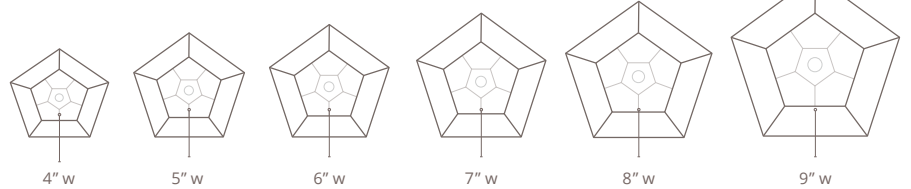

BOTTOM VIEW

This pendant is open at the base

DETAILS

Handmade in Morocco
Finish // Matte, Polished
Metals // Brass, Copper & Nickel Silver
Color // Gold, Rose Gold, Silver & Gunmetal
(Custom Finishes Available Upon Request. For accurate metal color request our metal sample kit at trade@douniahome.com)

Sealed with a Top Coat // Does Not Tarnish

SIZES

SIZES	BULB	QTY	LUMENS
7" W x 9" H	A19 LED	1	850 Lm
9" W x 11" H	A19 LED	1	850 Lm
10" W x 13" H	A19 LED	1	850 Lm
12" W x 15.5" H	A19 LED	1	850 Lm
14" W x 18" H	A19 LED	2	850 Lm
16" W x 21" H	A19 LED	2	850 Lm

(Custom Sizes Available Upon Request)

WIRING

Socket Type // Keyless E26
Pentagon Canopy // 5" d X 1" h In Matching Metal Finish
Cord // 10 Feet Of Field-Cuttable Black Rayon
Plug // Hardwired (Plug Per Request)
Socket Wattage // Max 60 Watts
Voltage // Max Voltage 250 V
Certifications // UL & cUL Certified
Professional Install Required

PRODUCT NAME: ALMAS PENDANT LIGHT

COMPANY	FIXTURE TYPE	DATE:
PROJECT	APPROVED BY