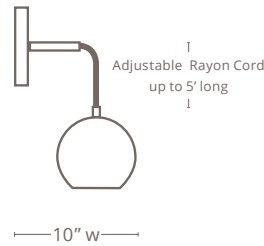

SHOWN IN BRASS

DETAILS

Handmade in Morocco

Finish // Polished

Metals // Brass, Copper & Nickel Silver

Color // Gold, Rose Gold, Silver & Gunmetal

(Custom Finishes Available Upon Request. For accurate metal color request our metal sample kit at trade@douniahome.com)

Sealed with a Top Coat // Does Not Tarnish

SIZES

10" L x 6" W

BULB TYPE //QTY

PAR16 LED // 1

LUMENS

550 Lm

Cord height is Adjustable up to 5' long

(Custom Sizes Available Upon Request)

WIRING

Socket Type // Keyless E26

Round Canopy // 5" d X 1" h

Mounting // Hardwired or plug in

Socket Wattage // Max 60 Watts

Voltage // Max Voltage 250 V

Certifications // UL & cUL Certified

Professional Install Required

PRODUCT NAME: SHAMS WALL SCONCE

COMPANY

FIXTURE TYPE

DATE:

PROJECT

APPROVED BY