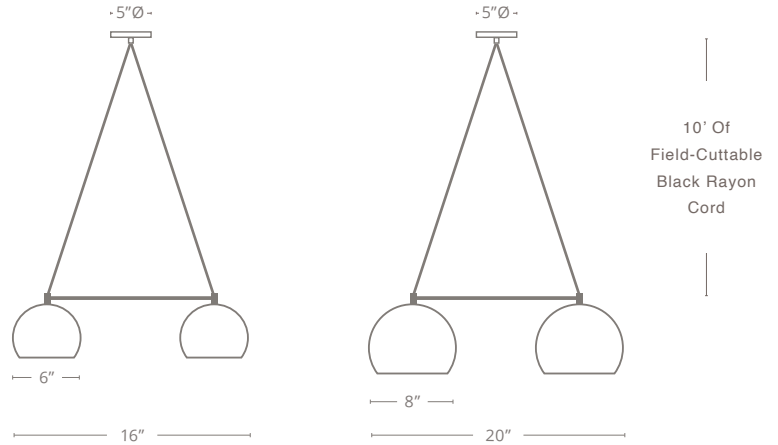

SIDE VIEW

BOTTOM VIEW

This chandelier is open at the base