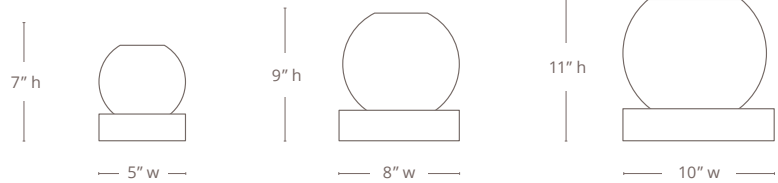

SIDE VIEW

DETAILS

Handmade in Morocco
Finish // Matte, Polished
Metals // Brass, Copper & Nickel Silver
Color // Gold, Rose Gold, Silver & Gunmetal
(Custom Finishes Available Upon Request. For accurate metal color request our metal sample kit at trade@douniahome.com)

Sealed with a Top Coat // Does Not Tarnish

SIZES

SIZES	BULB//QTY	LUMENS
5" W x 7" H	PAR16 LED // 1	550 Lm
8" W x 9" H	A19 LED // 1	850 Lm
10" W x 11" H	A19 LED // 1	850 Lm

(Custom Sizes Available Upon Request)

BULB//QTY

LUMENS

WIRING

Socket Type // Keyless E26
Cord // 5 Feet Black Rayon Cord
Socket Wattage // Max 60 Watts
Voltage // Max Voltage 250 V
Certifications // UL & cUL Certified

PRODUCT NAME: RIAD TABLE LAMP

COMPANY	FIXTURE TYPE	DATE:
PROJECT	APPROVED BY