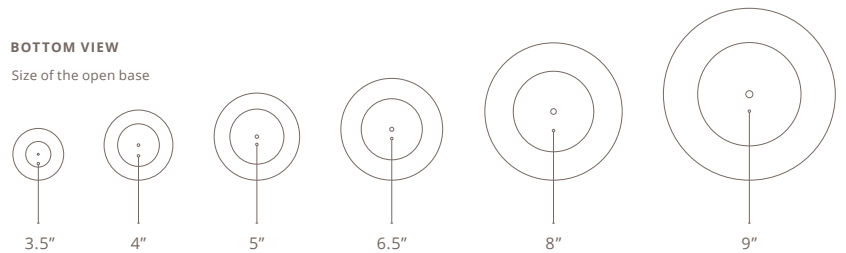

### SIDE VIEW

### BOTTOM VIEW

Size of the open base

### SIZES

SIZES	BULB//QTY	LUMENS
6" Ø X 5.5" H	R14 LED // 1	450 Lm
8" Ø X 7" H	R14 LED // 1	450 Lm
10" Ø x 9" H	A19 LED // 1	850 Lm
12" Ø x 11" H	A19 LED // 1	850 Lm
16" Ø x 15" H	A19 LED // 2	850 Lm/per bulb
20" Ø x 18" H	A19 LED // 2	850 Lm/per bulb