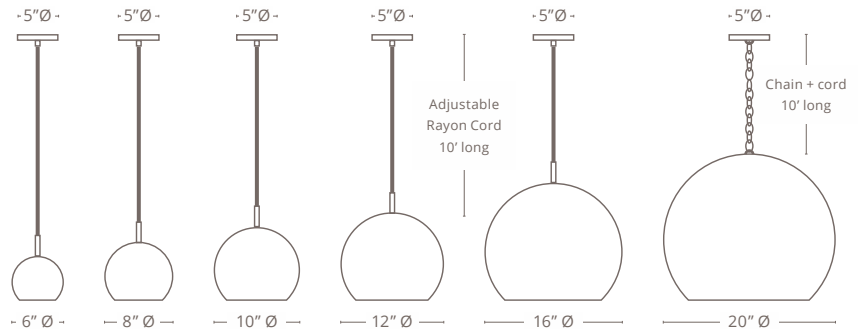

### BOTTOM VIEW

Size of the open base

### SIZES

SIZES	BULB//QTY	LUMENS
6" Ø X 5.5" H	R14 LED // 1	450 Lm
8" Ø X 7" H	R14 LED // 1	450 Lm
10" Ø x 9" H	A19 LED // 1	850 Lm
12" Ø x 11" H	A19 LED // 1	850 Lm
16" Ø x 15" H	A19 LED // 2	850 Lm/per bulb
20" Ø x 18" H	A19 LED // 2	850 Lm/per bulb