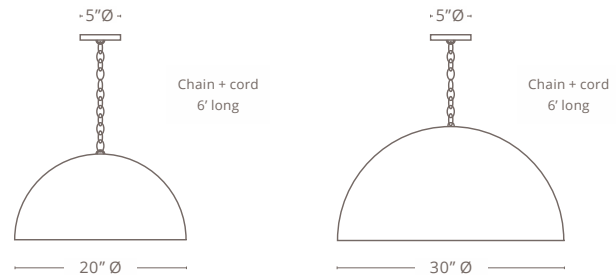

DOUNIA
HOME

SHOWN IN ANTIQUE BRASS

QUBA

PENDANT LIGHT

The Quba large Dome pendant is a statement piece hand hammered adding a beautiful texture and reflecting the light beautifully.

SIDE VIEW

BOTTOM VIEW

This pendant is open at the base

Sealed with a Top Coat // Does Not Tarnish

SIZE

20" Ø X 10" H A19 LED 1 800 Lm

30" Ø X 15" H A19 LED 1 800 Lm

(Custom Sizes Available Upon Request)

BULB

QTY

LUMENS

WIRING

Socket Type // Keyless E26

Round Canopy // 5" d X 1" h In Matching Metal Finish

Cord // 10' long Black Rayon Cord

Plug // Hardwired

Socket Wattage // Max 60 Watts

Voltage // Max Voltage 250 V

Certifications // UL & cUL Certified