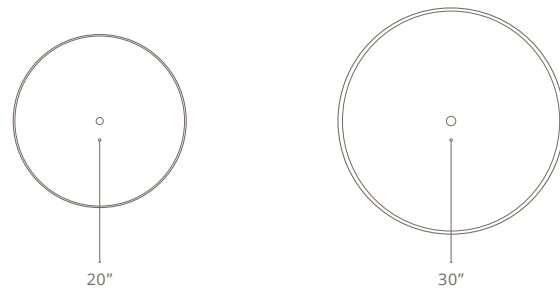

DOUNIA
HOME

SHOWN IN ANTIQUE BRASS

QUBA

PENDANT LIGHT

The Quba large Dome pendant is a statement piece hand hammered adding a beautiful texture and reflecting the light beautifully.

SIDE VIEW

BOTTOM VIEW

This pendant is open at the base

Sealed with a Top Coat // Does Not Tarnish

SIZE

20" Ø X 10" H A19 LED 1 800 Lm

30" Ø X 15" H A19 LED 1 800 Lm

(Custom Sizes Available Upon Request)

BULB

QTY

LUMENS