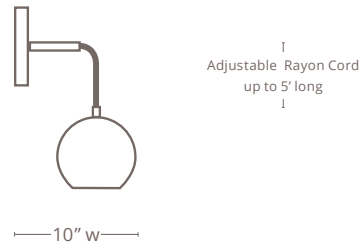

SHOWN IN COPPER

DETAILS

Handmade in Morocco
Finish // Polished
Metals // Brass, Copper & Nickel Silver
Color // Gold, Rose Gold, Silver & Gunmetal
(Custom Finishes Available Upon Request. For accurate metal color request our metal sample kit at trade@douniahome.com)

Sealed with a Top Coat // Does Not Tarnish

SIZES

10" L x 6" W   PAR16 LED // 1   550 Lm
Cord height is Adjustable up to 5' long

(Custom Sizes Available Upon Request)

BULB TYPE //QTY

LUMENS

WIRING

Socket Type // Keyless E26
Round Canopy // 5" d X 1" h
Mounting // Hardwired or plug in
Socket Wattage // Max 60 Watts
Voltage // Max Voltage 250 V
Certifications // UL & cUL Certified
Professional Install Required

PRODUCT NAME: NUR WALL SCONCE			
COMPANY		FIXTURE TYPE	DATE:
PROJECT		APPROVED BY