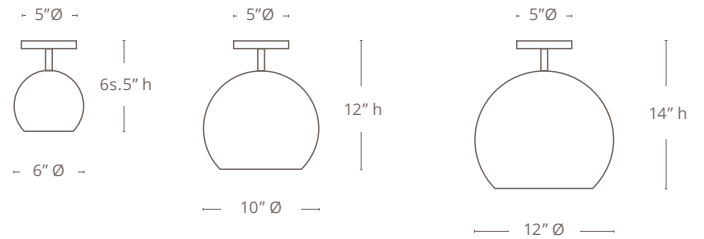

SIDE VIEW

BOTTOM VIEW

Size of the open base