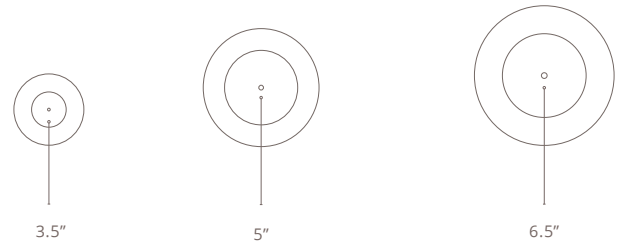

### SIDE VIEW

### BOTTOM VIEW

Size of the open base

### SIZES

6" W x 6.5" H

10" W x 12" H

12" W x 14" H