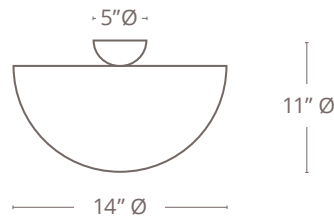

DOUNIA
HOME

NAJMA FLUSH LIGHT

Najma Flush Light features intricately handcrafted metalwork. The stunning hand punched trellis pattern at the top of Najma directs all focus to this exquisite hand pierced globe.

SIDE VIEW

SHOWN IN GUNMETAL

DETAILS

Handmade in Morocco

Finish // Polished

Metals // Brass, Copper & Nickel Silver

Color // Gold, Rose Gold, Silver & Gunmetal

(Custom Finishes Available Upon Request. For accurate metal color request our metal sample kit at trade@douniahome.com)

Sealed with a Top Coat // Does Not Tarnish

SIZES

12" Ø X 9" H

14" Ø x 11" H

BULB//QTY

A19 LED 2 850 Lm / per bulb

A19 LED 2 850 Lm/ per bulb

LUMENS

(Custom Sizes Available Upon Request)

WIRING

Bulb // LED A19 included

Bulb Quantity // 2

Brightness // 850 Lumens 2700 K

Compatible with dimmer switches

Voltage // Max 250 Volt

Socket Type // E26 Quantity 2

Socket Wattage // Max 60

Dimmer // Incandescent

Indoor Use Only

UL and cUL Certified

PRODUCT NAME: NAJMA FLUSH LIGHT

COMPANY

FIXTURE TYPE

DATE:

PROJECT

APPROVED BY