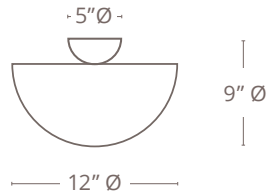

DOUNIA
HOME

NAJMA FLUSH LIGHT

Najma Flush Light features intricately handcrafted metalwork. The stunning hand punched trellis pattern at the top of Najma directs all focus to this exquisite hand pierced globe.

SIDE VIEW

SHOWN IN GUNMETAL

DETAILS

Handmade in Morocco

Finish // Polished

Metals // Brass, Copper & Nickel Silver

Color // Gold, Rose Gold, Silver & Gunmetal

(Custom Finishes Available Upon Request. For accurate metal color request our metal sample kit at trade@douniahome.com)

Sealed with a Top Coat // Does Not Tarnish

SIZES

12" Ø X 9" H

14" Ø x 11" H

BULB//QTY

A19 LED 2 850 Lm / per bulb

A19 LED 2 850 Lm/ per bulb

LUMENS

(Custom Sizes Available Upon Request)

WIRING

Bulb // LED A19 included

Bulb Quantity // 2

Brightness // 850 Lumens 2700 K

Compatible with dimmer switches

Voltage // Max 250 Volt

Socket Type // E26 Quantity 2

Socket Wattage // Max 60

Dimmer // Incandescent

Indoor Use Only

UL and cUL Certified

PRODUCT NAME: NAJMA FLUSH LIGHT

COMPANY

FIXTURE TYPE

DATE:

PROJECT

APPROVED BY