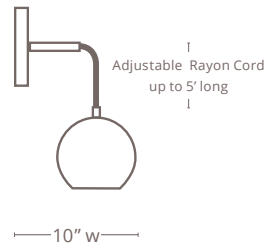

SHOWN IN SILVER

DETAILS

Handmade in Morocco
Finish // Polished
Metals // Brass, Copper & Nickel Silver
Color // Gold, Rose Gold, Silver & Gunmetal
(Custom Finishes Available Upon Request. For accurate metal color request our metal sample kit at trade@douniahome.com)

Sealed with a Top Coat // Does Not Tarnish

SIZES

10" L x 6" W PAR16 LED // 1 550 Lm
Cord height is Adjustable up to 5' long

(Custom Sizes Available Upon Request)

BULB TYPE //QTY

LUMENS

WIRING

Socket Type // Keyless E26
Round Canopy // 5" d X 1" h
Mounting // Hardwired or plug in
Socket Wattage // Max 60 Watts
Voltage // Max Voltage 250 V
Certifications // UL & cUL Certified
Professional Install Required

PRODUCT NAME: MISHAL WALL SCNCE			
COMPANY		FIXTURE TYPE	DATE:
PROJECT		APPROVED BY