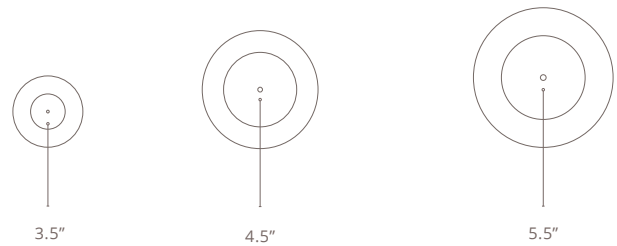

SHOWN IN BRASS

SIDE VIEW

BOTTOM VIEW

Size of the open base

DETAILS

Handmade in Morocco

Finish // Polished

Metals // Brass, Copper & Nickel Silver

SIZES

SIZES	BULB//QTY	LUMENS
6" Ø X 6.5" H	PAR16 LED // 1	550 Lm
8" Ø X 10" H	A19 LED // 1	850 Lm
10" Ø X 12" H	A19 LED // 1	850 Lm

(Custom Sizes Available Upon Request)

BULB//QTY

LUMENS

WIRING

Socket Type // Keyless E26

Round Canopy // 5" d X 1" h In Matching Metal Finish

Socket Wattage // Max 60 Watts

Voltage // Max Voltage 250 V

Certifications // UL & cUL Certified

Professional Install Required

PRODUCT NAME: MISHAL SEMI-FLUSH LIGHT