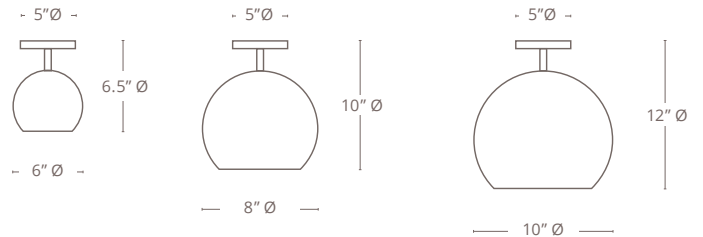

SHOWN IN BRASS

SIDE VIEW

BOTTOM VIEW

Size of the open base

DETAILS

Handmade in Morocco

Finish // Polished

Metals // Brass, Copper & Nickel Silver

SIZES

SIZES	BULB//QTY	LUMENS
6" Ø X 6.5" H	PAR16 LED // 1	550 Lm
8" Ø X 10" H	A19 LED // 1	850 Lm
10" Ø X 12" H	A19 LED // 1	850 Lm

(Custom Sizes Available Upon Request)

BULB//QTY

LUMENS

WIRING

Socket Type // Keyless E26

Round Canopy // 5" d X 1" h In Matching Metal Finish

Socket Wattage // Max 60 Watts

Voltage // Max Voltage 250 V

Certifications // UL & cUL Certified

Professional Install Required

PRODUCT NAME: MISHAL SEMI-FLUSH LIGHT