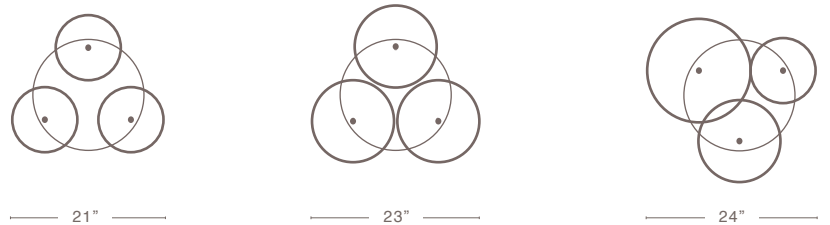

DETAILS

Handmade in Morocco

Finish // Matte, Polished

Metals // Brass, Copper & Nickel Silver

Color // Gold, Rose Gold, Silver & Gunmetal

(Custom Finishes Available Upon Request. For accurate metal color request our metal sample kit at trade@douniahome.com)

Sealed with a Top Coat // Does Not Tarnish

SIZES

Globe sizes 8" $\varnothing$ A19 LED // 3 850 Lm/per bulb

Globe sizes 10" $\varnothing$ A19 LED // 3 850 Lm/per bulb

12" $\varnothing$ 10" $\varnothing$ 8" $\varnothing$ A19 LED // 3 850 Lm/per bulb

(Custom Sizes Available Upon Request)

BULB//QTY

LUMENS

WIRING

Socket Type // Keyless E26

Round Canopy // 15" $\varnothing$ X 1" H

Cord // 10' Of Field-Cutttable Black Rayon Cord

Socket Wattage // Max 60 Watts

Voltage // Max Voltage 250 V

Certifications // UL & cUL Certified

Professional Install Required

PRODUCT NAME: MISHAL CHANDELIER

COMPANY

FIXTURE TYPE

DATE:

PROJECT

APPROVED BY