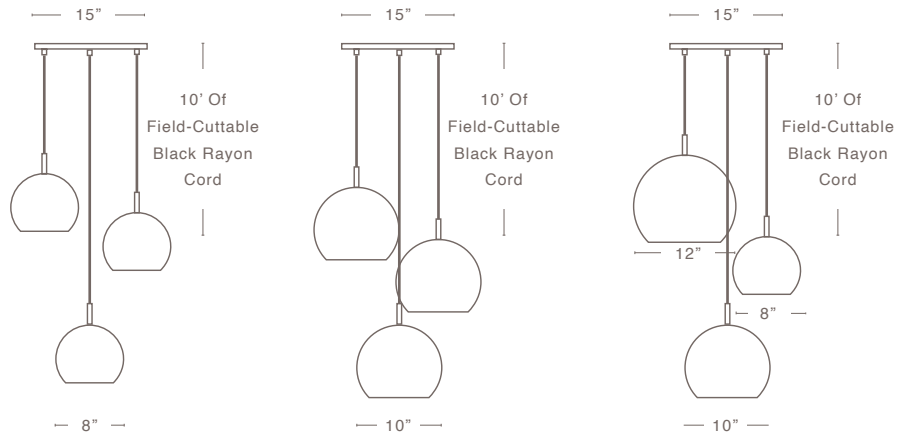

DOUNIA
HOME

MISHAL CHANDELIER

Mishal chandelier is a round-shaped set of 3 cluster light fixtures, with its simple sculptural shape and its hand-hammered shades it provides a focused light at the base. This fixture is made of 3 shades of 10" d x 9"H with a 15" ceiling canopy and a black cloth cord that comes in 10-foot length that can be cut to your ideal height.

SHOWN IN BRASS

SIDE VIEW

TOP VIEW

This fixture is open at the bottom

DETAILS

Handmade in Morocco

Finish // Matte, Polished

Metals // Brass, Copper & Nickel Silver

SIZES

Globe sizes 8" \varnothing A19 LED // 3 850 Lm/per bulb

Globe sizes 10" \varnothing A19 LED // 3 850 Lm/per bulb

12" \varnothing 10" \varnothing 8" \varnothing A19 LED // 3 850 Lm/per bulb

(Custom Sizes Available Upon Request)

BULB//QTY

LUMENS

WIRING

Socket Type // Keyless E26

Round Canopy // 15" \varnothing X 1" H

Cord // 10' Of Field-Cutttable Black Rayon Cord

Socket Wattage // Max 60 Watts

Voltage // Max Voltage 250 V