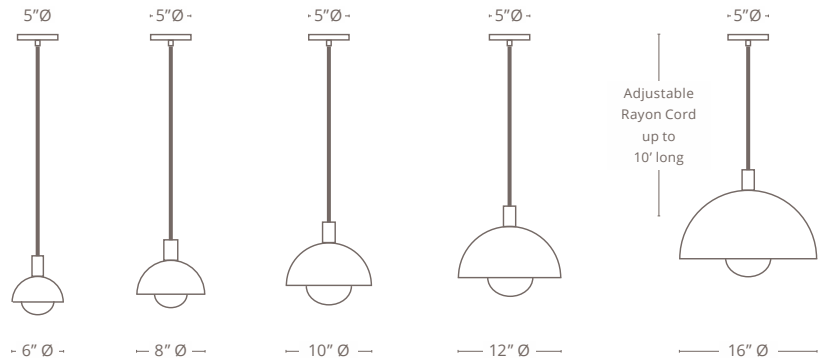

SIDE VIEW

DETAILS

Handmade in Morocco
Finish // Matte, Polished
Metals // Brass, Copper & Nickel Silver
Color // Gold-GM, Copper-GM, Silver-GM & GM-GM
(Custom Finishes Available Upon Request. For accurate metal color request our metal sample kit at trade@douniahome.com)

Sealed with a Top Coat // Does Not Tarnish

SIZES

SIZES	BULB//QTY	LUMENS
6" Ø X 6" H	G25 LED Bulb// 1	540 Lm
8" Ø X 8" H	G40 LED Bulb// 1	540 Lm
10" Ø x 10" H	G40 LED Bulb// 1	540 Lm
12" Ø x 12" H	G40 LED Bulb// 1	540 Lm
16" Ø x 16" H	G40 LED Bulb// 1	540 Lm
20" Ø x 20" H	G40 LED Bulb// 1	540 Lm

(Custom Sizes Available Upon Request)

BULB//QTY

LUMENS

WIRING

Socket Type // Keyless E26
Round Canopy // 5" d X 1" h
Cord // 10' long Black Rayon Cord
Plug // Hardwired (Plug Per Request)
Socket Wattage // Max 60 Watts
Voltage // Max Voltage 250 V
Certifications // UL & cUL Certified
Professional Install Required

PRODUCT NAME: KORA PENDANT LIGHT			
COMPANY		FIXTURE TYPE	DATE:
PROJECT		APPROVED BY