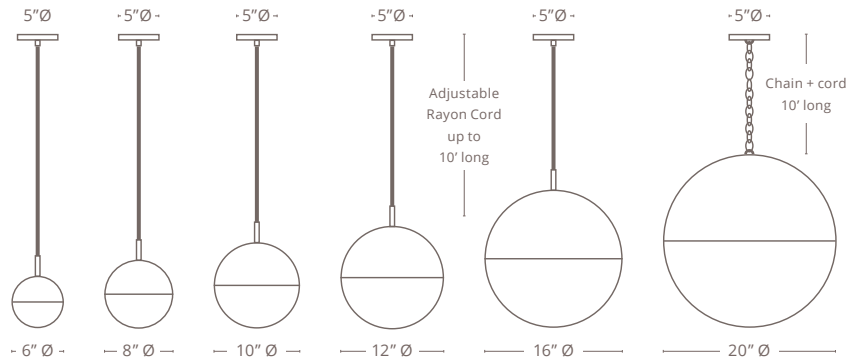

DOUNIA
HOME

KORA PENDANT LIGHT

Kora - A ball-shaped pendant light, hand pierced metal shade allows the light to shine through casting mesmerizing shadows onto the walls.

SHOWN IN COPPER+GUNMETAL

SIDE VIEW

Sealed with a Top Coat // Does Not Tarnish

SIZES

SIZES	BULB//QTY	LUMENS
6" Ø X 6" H	R14 LED // 1	400 Lm
8" Ø X 8" H	A19 LED // 1	800 Lm
10" Ø x 10" H	A19 LED // 1	800 Lm
12" Ø x 12" H	A19 LED // 1	800 Lm
16" Ø x 16" H	A19 LED // 2	800 Lm
20" Ø x 20" H	A19 LED // 2	800 Lm

(Custom Sizes Available Upon Request)

WIRING

Socket Type // Keyless E26
 Dome Canopy // 5" d X 2" h
 Cord // 10' long Black Rayon Cord
 Plug // Hardwired (Plug Per Request)
 Socket Wattage // Max 60 Watts
 Voltage // Max Voltage 250 V
 Certifications // UL & cUL Certified
 Professional Install Required