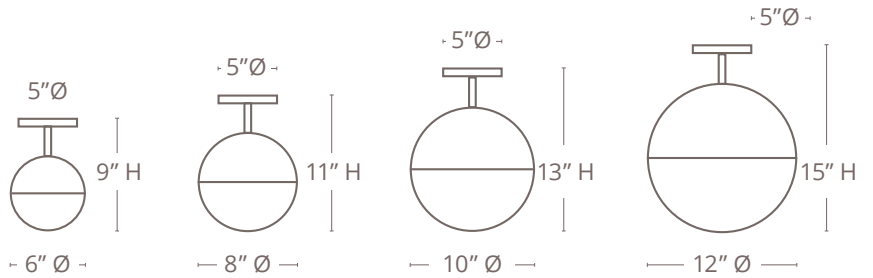

DOUNIA
HOME

KORA

FLUSH LIGHT

Kora - A ball-shaped flush light, hand pierced metal shade allows the light to shine through casting mesmerizing shadows onto the walls.

SIDE VIEW

BOTTOM VIEW

This semi-flush light is closed at the base.

SHOWN IN COPPER+GUNMETAL

DETAILS

Handmade in Morocco

Finish // Polished

Metals // Brass, Copper & Nickel Silver

Color // Gold-GM, Copper-GM, Silver-GM & GM-GM

(Custom Finishes Available Upon Request. For accurate metal color request our metal sample kit at trade@douniahome.com)

Sealed with a Top Coat // Does Not Tarnish

SIZES

5" Ø X 6" h

6" Ø X 8" h

8" Ø x 10" h

12" Ø x 15" h

BULB//QTY

R14 LED // 1

R14 LED // 1

A19 LED // 1

A19 LED // 1

LUMENS

450 Lm

450 Lm

850 Lm

850 Lm

(Custom Sizes Available Upon Request)

WIRING

Socket Type // Keyless E26

Round Canopy // 5" d X 1" h

Socket Wattage // Max 60 Watts

Voltage // Max Voltage 250 V

Certifications // UL & cUL Certified

Professional Install Required

PRODUCT NAME: KORA FLUSH LIGHT

COMPANY

FIXTURE TYPE

DATE:

PROJECT

APPROVED BY