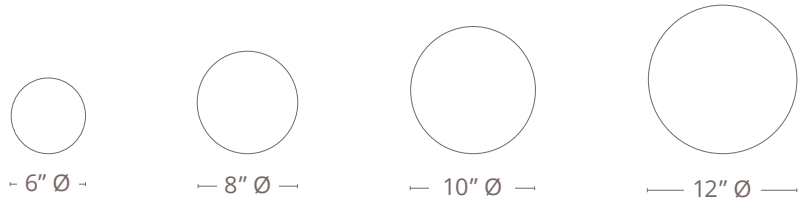

BOTTOM VIEW

This semi-flush light is closed at the base.

SHOWN IN COPPER+GUNMETAL

DETAILS

Handmade in Morocco

Finish // Polished

Metals // Brass, Copper & Nickel Silver

Color // Gold-GM, Copper-GM, Silver-GM & GM-GM

(Custom Finishes Available Upon Request. For accurate metal color request our metal sample kit at trade@douniahome.com)

Sealed with a Top Coat // Does Not Tarnish

SIZES

5" Ø X 6" h

6" Ø X 8" h

8" Ø x 10" h

12" Ø x 15" h

BULB//QTY

R14 LED // 1

R14 LED // 1

A19 LED // 1

A19 LED // 1

LUMENS

450 Lm

450 Lm

850 Lm

850 Lm

(Custom Sizes Available Upon Request)

WIRING

Socket Type // Keyless E26

Round Canopy // 5" d X 1" h

Socket Wattage // Max 60 Watts

Voltage // Max Voltage 250 V

Certifications // UL & cUL Certified

Professional Install Required

PRODUCT NAME: KORA FLUSH LIGHT

COMPANY

FIXTURE TYPE

DATE:

PROJECT

APPROVED BY