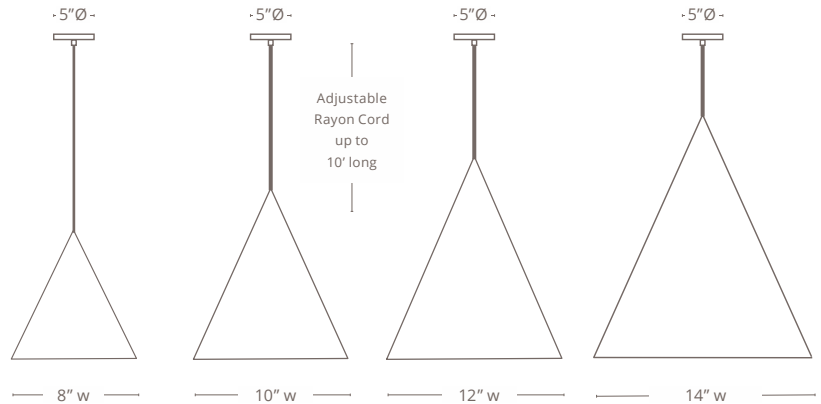

KOBA PENDANT LIGHT

With its modern shade and four brilliant finishes, the Koba Pendant makes it easy to add an architectural element into your space. It's a unique mix of old-world hammered metal and modern rayon cord. Install this pendant in singles, or in groups for a more bold effect.

SHOWN IN BRASS

SIDE VIEW

BOTTOM VIEW

This pendant is open at the base

PENDANT LIGHT DETAILS

Handmade in Morocco
Finish // Matte, Polished
Metals // Brass, Copper & Nickel Silver
Color // Gold, Rose Gold, Silver & Gunmetal
(Custom Finishes Available Upon Request. For accurate metal color request our metal sample kit at trade@douniahome.com)

Sealed with a Top Coat // Does Not Tarnish

SIZES

SIZES	BULB//QTY	LUMENS
8" W x 9" H	A19 LED // 1	800 Lm
10" W x 12" H	A19 LED // 1	800 Lm
12" W x 14" H	A19 LED // 2	1600 Lm
14" W x 16" H	A19 LED // 2	1600 Lm

(Custom Sizes Available Upon Request)

WIRING

Socket Type // Keyless E26
Round Canopy // 5" d X 1" h In Matching Metal Finish
Cord // 10 Feet Of Field-Cuttable Black Rayon
Plug // Hardwired (Plug Per Request)
Socket Wattage // Max 60 Watts
Voltage // Max Voltage 250 V
Certifications // UL & cUL Certified
Professional Install Required

PRODUCT NAME: KOBA PENDANT LIGHT			
COMPANY		FIXTURE TYPE	DATE:
PROJECT		APPROVED BY