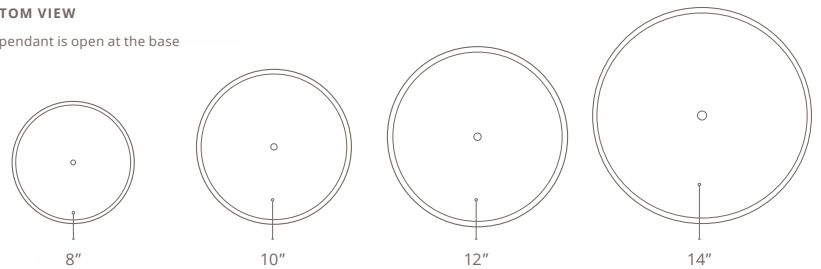

BOTTOM VIEW

This pendant is open at the base

PENDANT LIGHT DETAILS

Handmade in Morocco
Finish // Matte, Polished
Metals // Brass, Copper & Nickel Silver
Color // Gold, Rose Gold, Silver & Gunmetal
(Custom Finishes Available Upon Request. For accurate metal color request our metal sample kit at trade@douniahome.com)

Sealed with a Top Coat // Does Not Tarnish

SIZES

SIZES	BULB//QTY	LUMENS
8" W x 9" H	A19 LED // 1	800 Lm
10" W x 12" H	A19 LED // 1	800 Lm
12" W x 14" H	A19 LED // 2	1600 Lm
14" W x 16" H	A19 LED // 2	1600 Lm

(Custom Sizes Available Upon Request)

WIRING

Socket Type // Keyless E26
Round Canopy // 5" d X 1" h In Matching Metal Finish
Cord // 10 Feet Of Field-Cuttable Black Rayon
Plug // Hardwired (Plug Per Request)
Socket Wattage // Max 60 Watts
Voltage // Max Voltage 250 V
Certifications // UL & cUL Certified
Professional Install Required

PRODUCT NAME: KOBA PENDANT LIGHT			
COMPANY		FIXTURE TYPE	DATE:
PROJECT		APPROVED BY