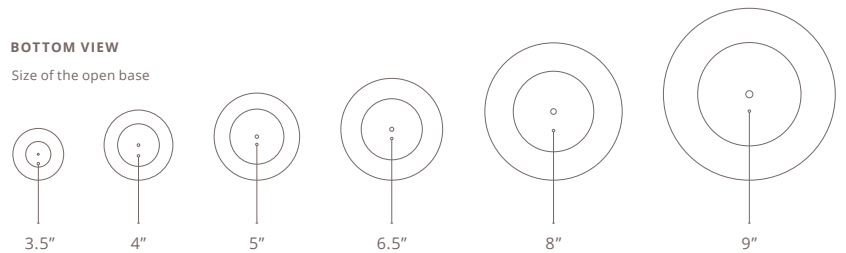

### SIDE VIEW

### BOTTOM VIEW

Size of the open base

### SIZES

SIZES	BULB//QTY	LUMENS
6" Ø X 5.5" H	R14 LED // 1	450 Lm
8" Ø X 7" H	R14 LED // 1	450 Lm
10" Ø X 9" H	A19 LED // 1	850 Lm
12" Ø X 11" H	A19 LED // 1	850 Lm
16" Ø X 15" H	A19 LED // 2	850 Lm/per bulb
20" Ø X 18" H	A19 LED // 2	850 Lm/per bulb