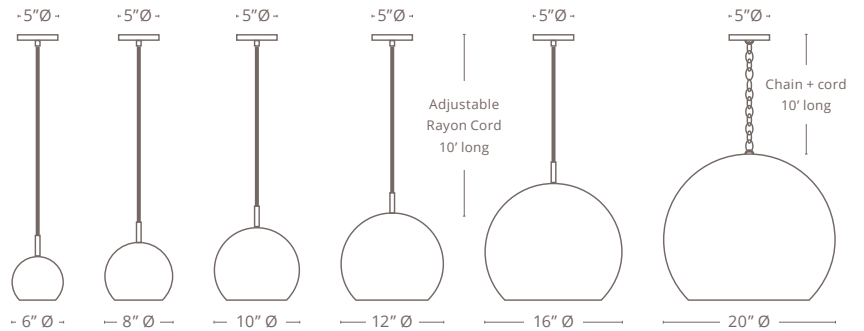

### SIDE VIEW

### BOTTOM VIEW

Size of the open base

### SIZES

SIZES	BULB//QTY	LUMENS
6" Ø X 5.5" H	R14 LED // 1	450 Lm
8" Ø X 7" H	R14 LED // 1	450 Lm
10" Ø X 9" H	A19 LED // 1	850 Lm
12" Ø X 11" H	A19 LED // 1	850 Lm
16" Ø X 15" H	A19 LED // 2	850 Lm/per bulb
20" Ø X 18" H	A19 LED // 2	850 Lm/per bulb