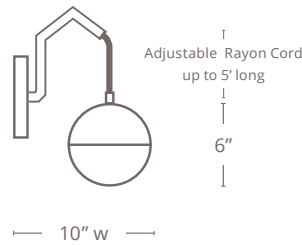

SHOWN IN GUNMETAL

DETAILS

Handmade in Morocco

Finish // Polished

Metals // Brass, Copper & Nickel Silver

Color // Gold, Rose Gold, Silver & Gunmetal

(Custom Finishes Available Upon Request. For accurate metal color request our metal sample kit at trade@douniahome.com)

Sealed with a Top Coat // Does Not Tarnish

SIZES

6" w x 10" d

Cord height is Adjustable up to 5' long

(Custom Sizes Available Upon Request)

BULB TYPE //QTY

PAR16 LED // 1

550 Lm

WIRING

Socket Type // Keyless E26

Round Canopy // 5" d X 1" h

Mounting // Hardwired (plug per request)

Socket Wattage // Max 60 Watts

Voltage // Max Voltage 250 V

Certifications // UL & cUL Certified

Professional Install Required

PRODUCT NAME: AMUR WALL SCONCE

COMPANY

FIXTURE TYPE

DATE:

PROJECT

APPROVED BY