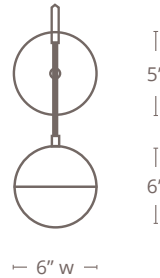

FRONT VIEW

SIDE VIEW