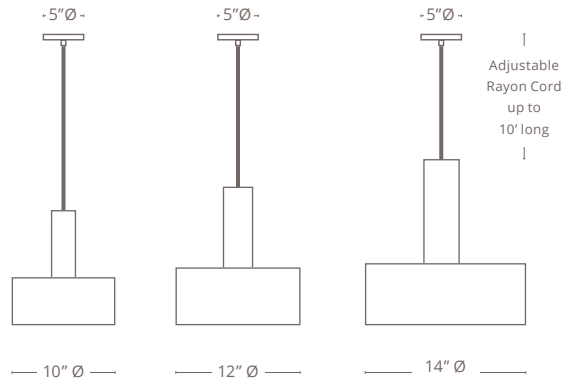

DOUNIA
HOME

ALULA PENDANT LIGHT

The simple tubular form of the Alula pendant light adds a clean, contemporary feel to any space. With its modern form and Mid-Century Modern style, this perfect Geometric shape provides an ample amount of extraordinary illumination.

SHOWN IN COPPER

SIDE VIEW

BOTTOM VIEW

This pendant is open at the base

DETAILS

Handmade in Morocco

Finish // Matte, Polished

Metals // Brass, Copper & Nickel Silver

Color // Gold, Rose Gold, Silver & Gunmetal

(Custom Finishes Available Upon Request. For accurate metal color request our metal sample kit at trade@douniahome.com)

Sealed with a Top Coat // Does Not Tarnish

SIZES

SIZES	BULB	QTY	LUMENS
Shade 10" Ø X 15" h	PAR16 LED	1	550 Lm
Shade 12" Ø X 18" h	PAR16 LED	1	550 Lm
Shade 14" Ø X 21" h	A19 LED	1	850 Lm

(Custom Sizes Available Upon Request)

BULB

QTY

LUMENS

WIRING

Socket Type // Keyless E26

Round Canopy // 5" d X 1" h In Matching Metal Finish

Cord // 10' long Black Rayon Cord

Plug // Hardwired (Plug Per Request)

Socket Wattage // Max 60 Watts

Voltage // Max Voltage 250 V

Certifications // UL & cUL Certified

Professional Install Required

PRODUCT NAME: ALULA PENDANT LIGHT

COMPANY

FIXTURE TYPE

DATE:

PROJECT

APPROVED BY