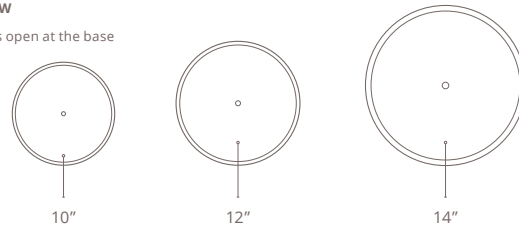

BOTTOM VIEW

This pendant is open at the base

DETAILS

Handmade in Morocco

Finish // Matte, Polished

Metals // Brass, Copper & Nickel Silver

Color // Gold, Rose Gold, Silver & Gunmetal

(Custom Finishes Available Upon Request. For accurate metal color request our metal sample kit at trade@douniahome.com)

Sealed with a Top Coat // Does Not Tarnish

SIZES

SIZES	BULB	QTY	LUMENS
Shade 10" Ø X 15" h	PAR16 LED	1	550 Lm
Shade 12" Ø X 18" h	PAR16 LED	1	550 Lm
Shade 14" Ø X 21" h	A19 LED	1	850 Lm

(Custom Sizes Available Upon Request)

BULB

QTY

LUMENS

WIRING

Socket Type // Keyless E26

Round Canopy // 5" d X 1" h In Matching Metal Finish

Cord // 10' long Black Rayon Cord

Plug // Hardwired (Plug Per Request)

Socket Wattage // Max 60 Watts

Voltage // Max Voltage 250 V

Certifications // UL & cUL Certified

Professional Install Required

PRODUCT NAME: ALULA PENDANT LIGHT

COMPANY

FIXTURE TYPE

DATE:

PROJECT

APPROVED BY