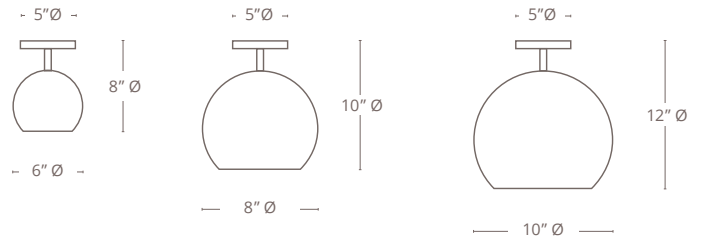

SIDE VIEW

BOTTOM VIEW

Size of the open base