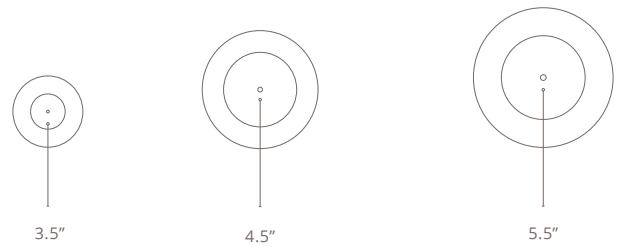

### SIDE VIEW

### BOTTOM VIEW

Size of the open base

### SIZES

SIZES	BULB//QTY	LUMENS
6" Ø X 8" H	R14 LED // 1	900K
8" Ø x 10" H	A19 LED // 1	2700K
10" Ø x 12" H	A19 LED // 1	2700K

(Custom Sizes Available Upon Request)