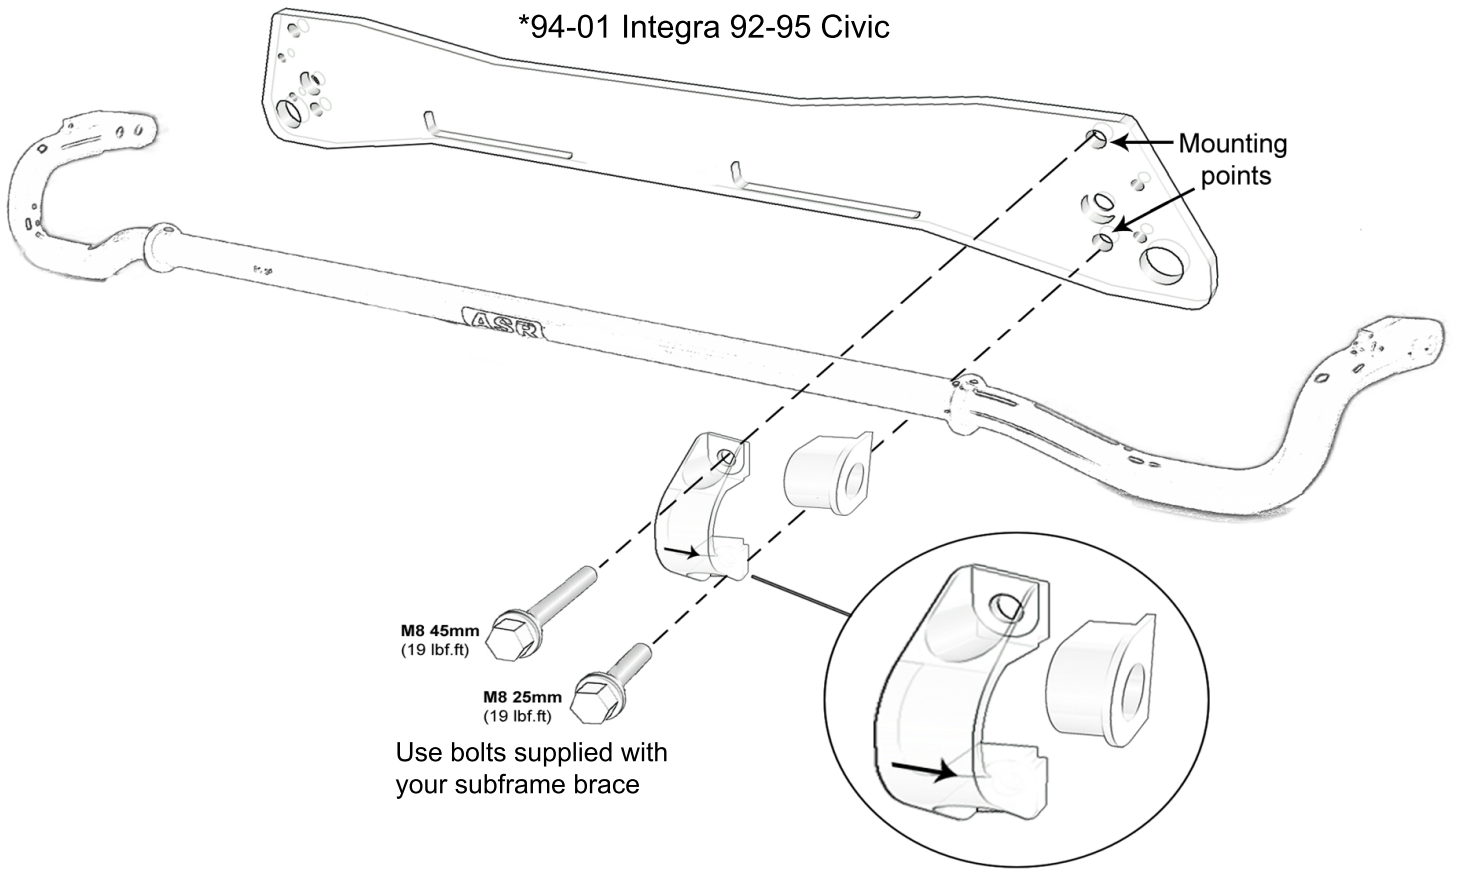

Bushing Holder
X 2

Bushing
X 2

24mm Sway Bar X 1

EG 24S-01

EK 24S-01

*96-00 Civic

Other Applications:

*90-93 Integra / 88-91 Civic