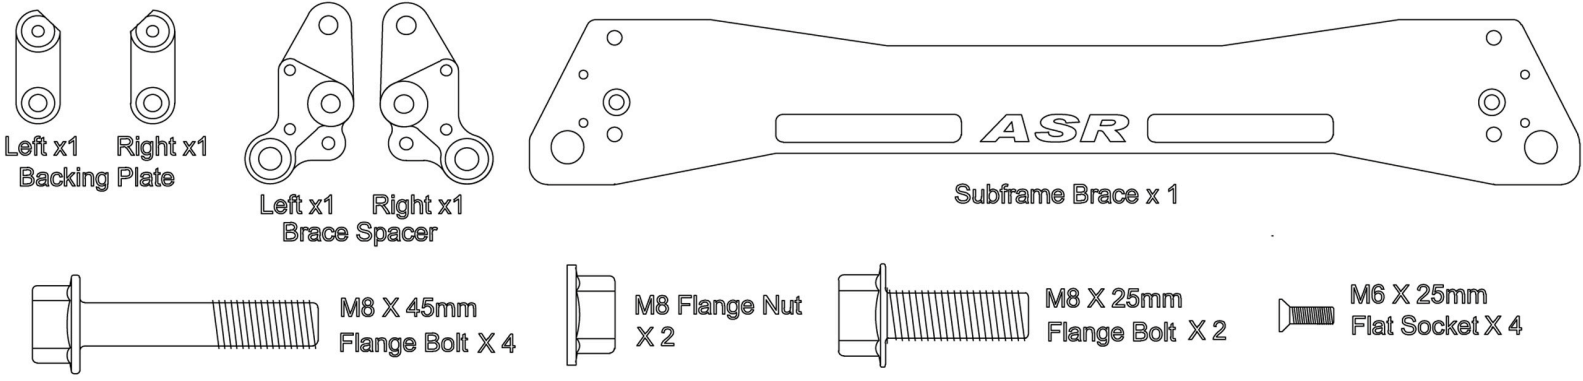

ASR Subframe Brace for 94-01 Integra and 92-95 Civic

A-Spec Racing LLC. Chatsworth, CA
 WWW.ASRPARTS.COM
 MADE IN USA