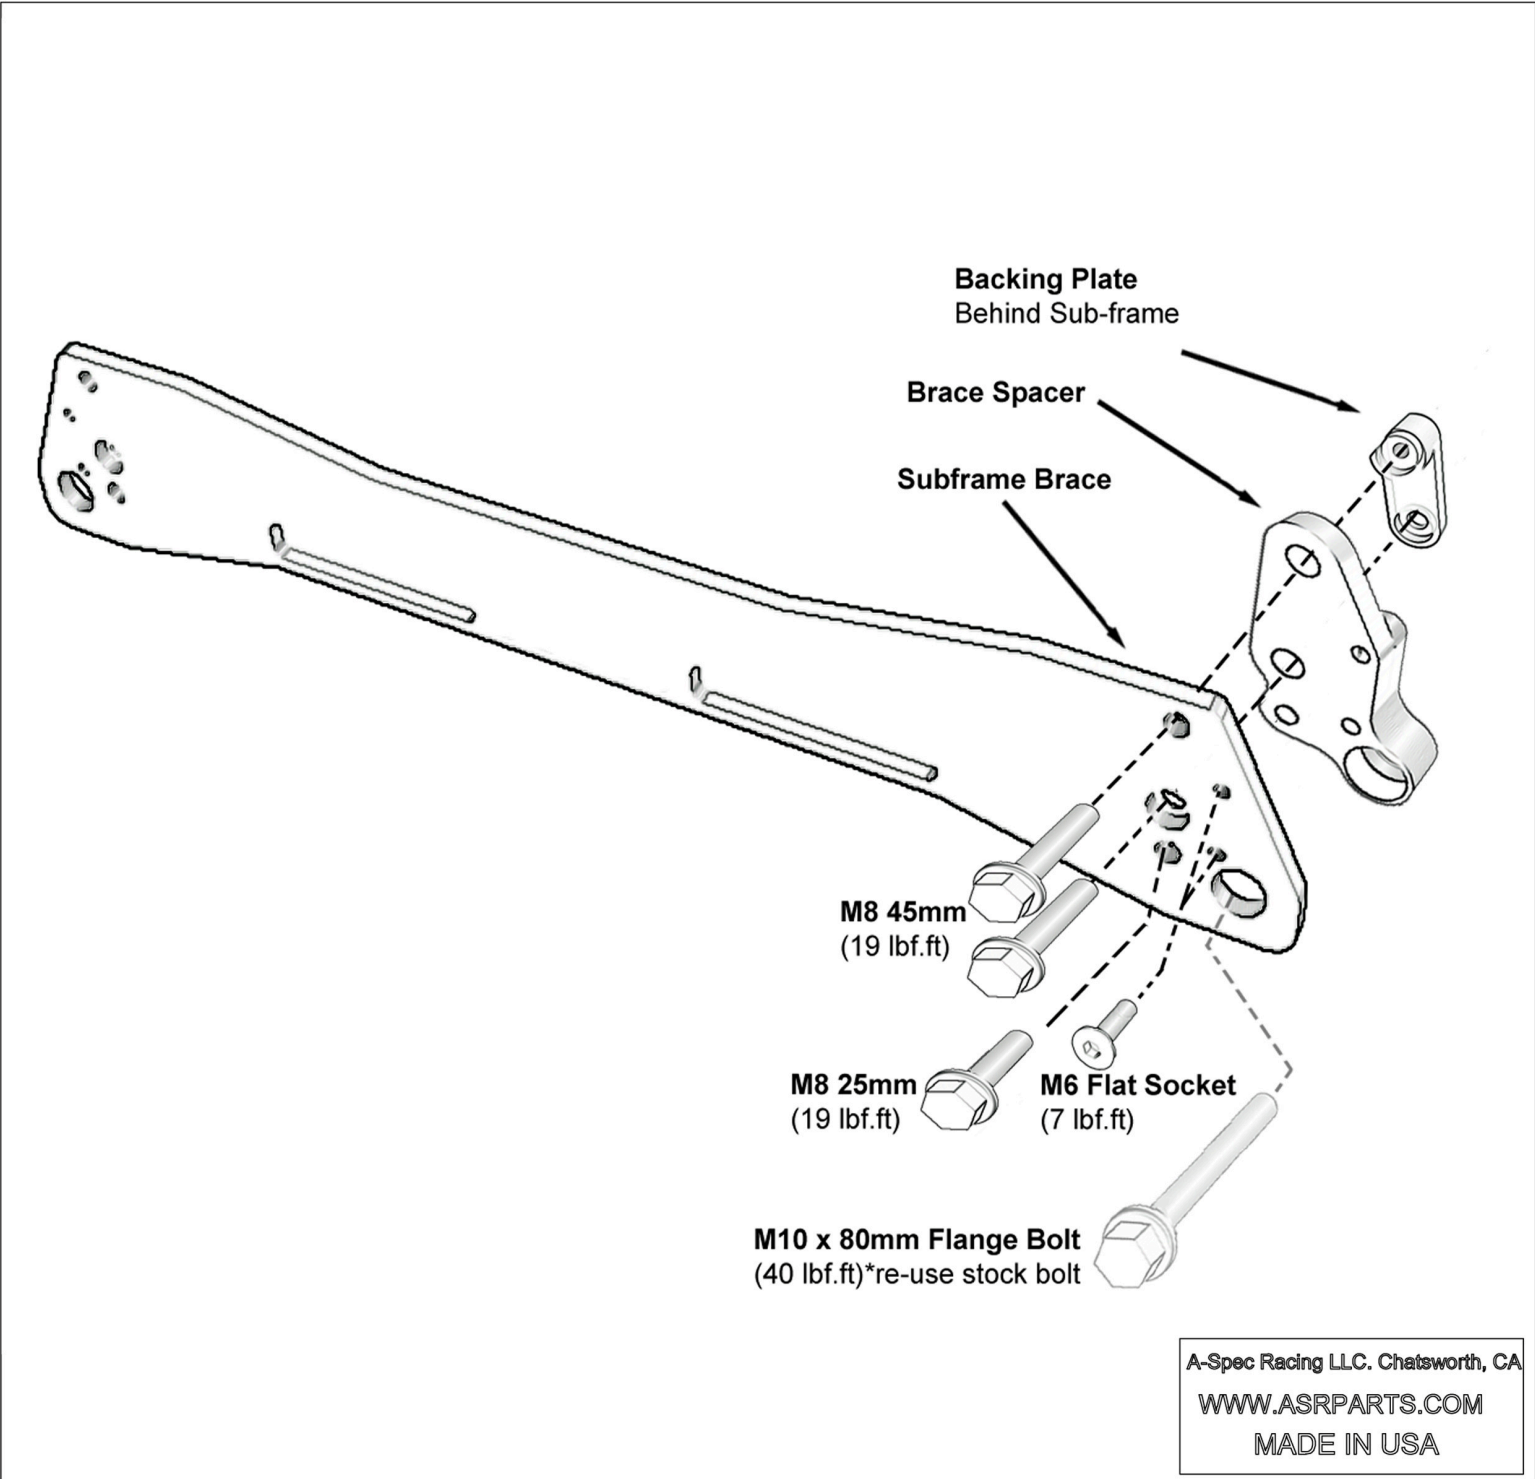

ASR Subframe Brace for 94-01 Integra and 92-95 Civic

A-Spec Racing LLC. Chatsworth, CA
 WWW.ASRPARTS.COM
 MADE IN USA