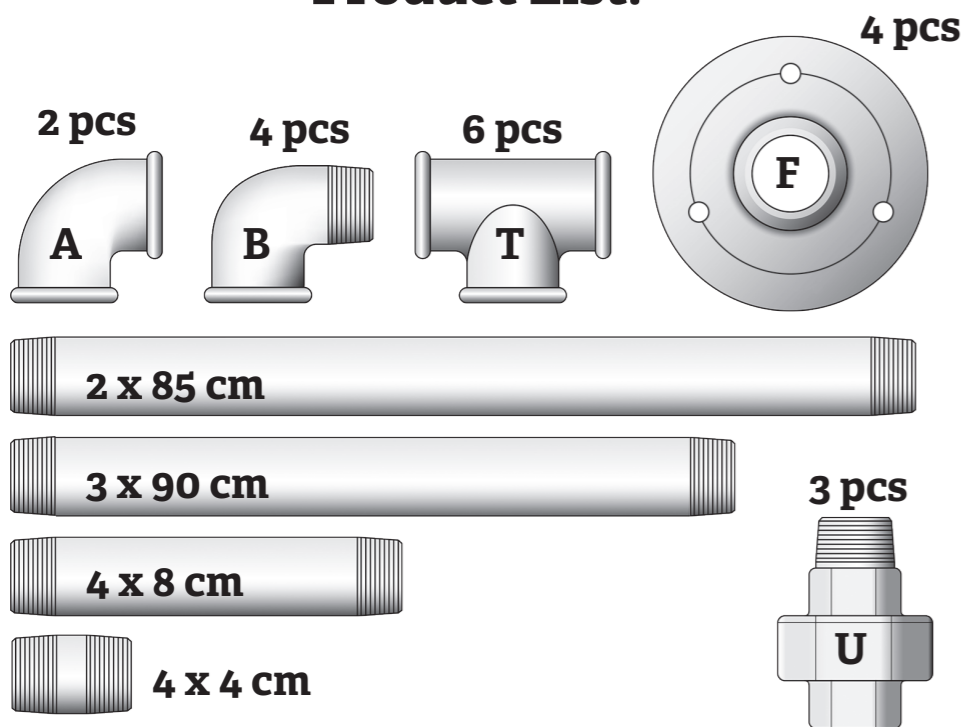

OBS! Be aware that the pipes might be dirty.
Please apply the gloves attached.

Your RackBuddy rack can be assembled manually by hand. However, we do recommend you use proper tools in order to achieve the best possible stability and results.

Once the rack has been assembled, remember to wipe it clean before you use it first.

Product List:

RackBuddy Judy

CONGRATULATIONS WITH YOUR NEW RACKBUDDY PRODUCT. PLEASE FOLLOW ASSEMBLY INSTRUCTIONS TO MAKE SURE YOUR RACKBUDDY EXPERIENCE WILL SERVE YOU THE WAY YOU DESERVE

RackBuddy