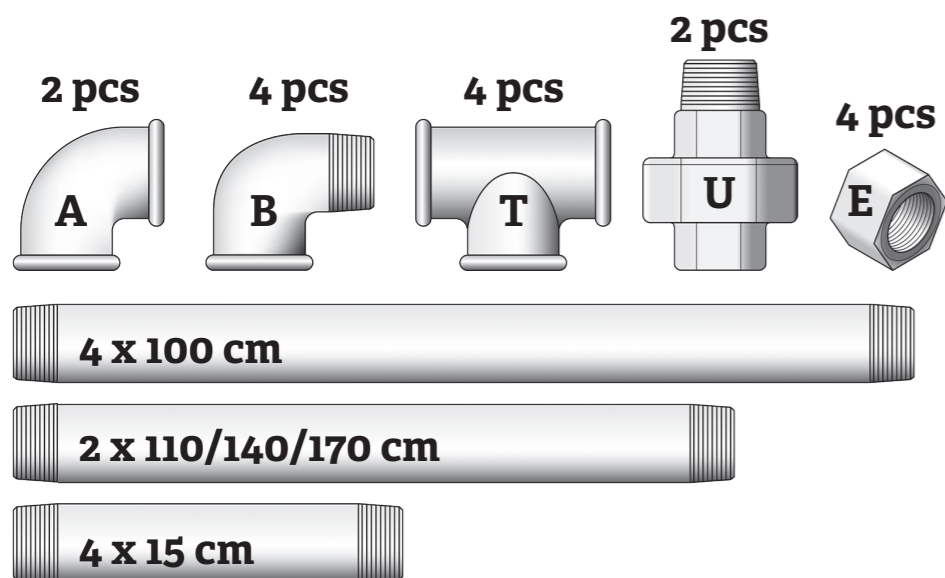

Product List: