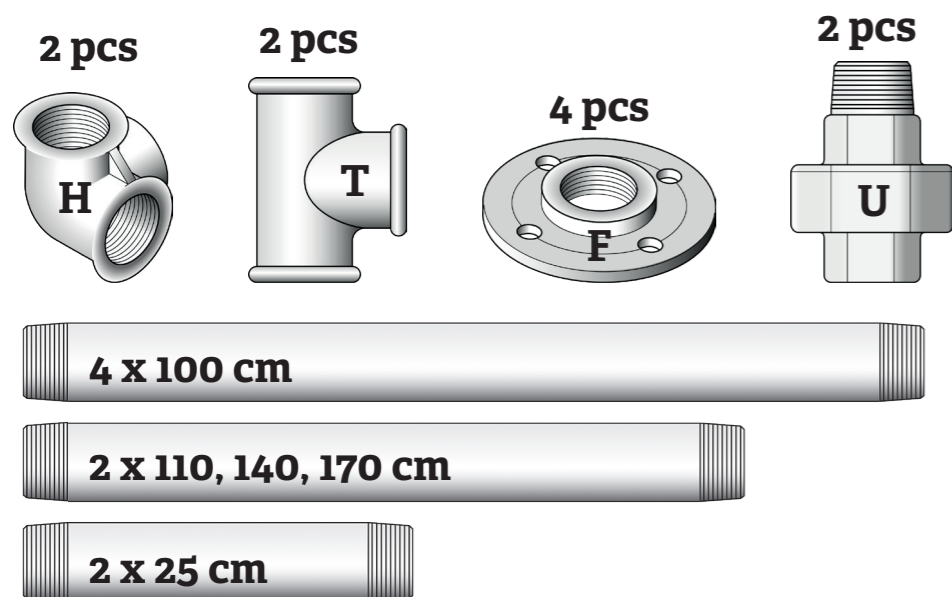

OBS! Please be aware that the pipes might be dirty. Please apply the gloves attached

The Rackbuddy rack can be assembled manually by hand we do although recommend you use proper tools in order to achive best possible stability and result

Once Rackbuddy rack has been assembled Remember to wipe it clean before use.

Product List:

Rackbuddy Bob Steele

CONGRATULATIONS
WITH YOUR NEW
RACKBUDDY
PRODUCT.

PLEASE FOLLOW
ASSEMBLY
INSTRUCTIONS
TO MAKE SURE
YOUR RACKBUDDY
EXPERIENCE
WILL SERVE
YOU THE WAY
YOU DESERVE

Rack
Buddy