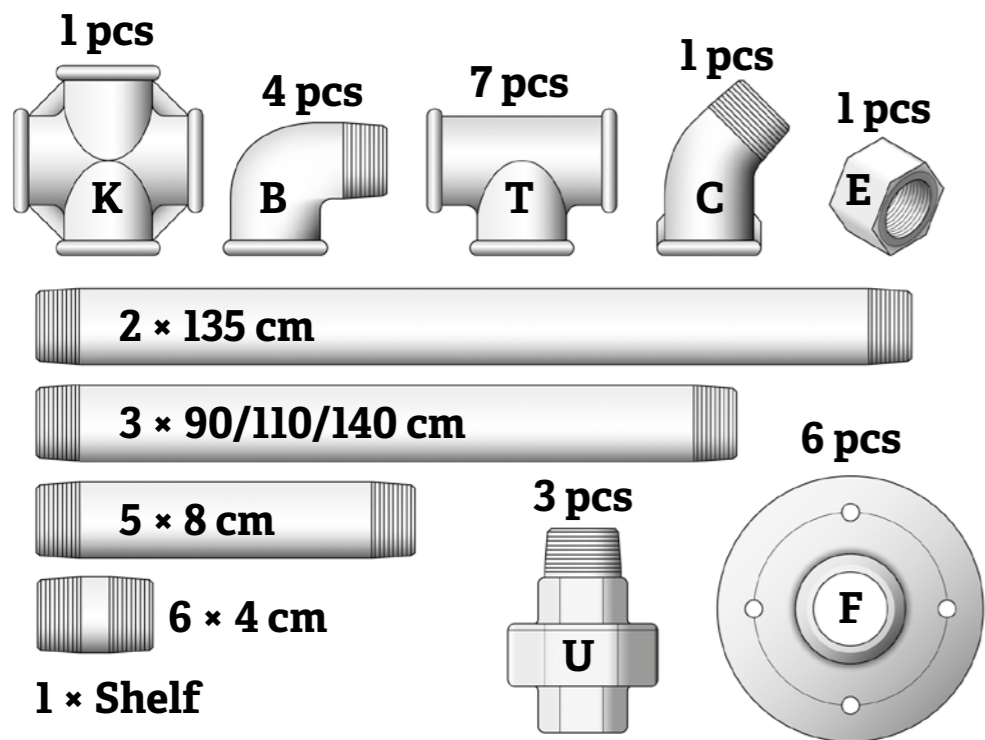

OBS! Please be aware that the pipes might be dirty. Please apply the gloves attached

The Rackbuddy rack can be assembled manually by hand we do although recommend you use proper tools in order to achive best possible stability and result

Once Rackbuddy rack has been assembled Remember to wipe it clean before use.

Product List: