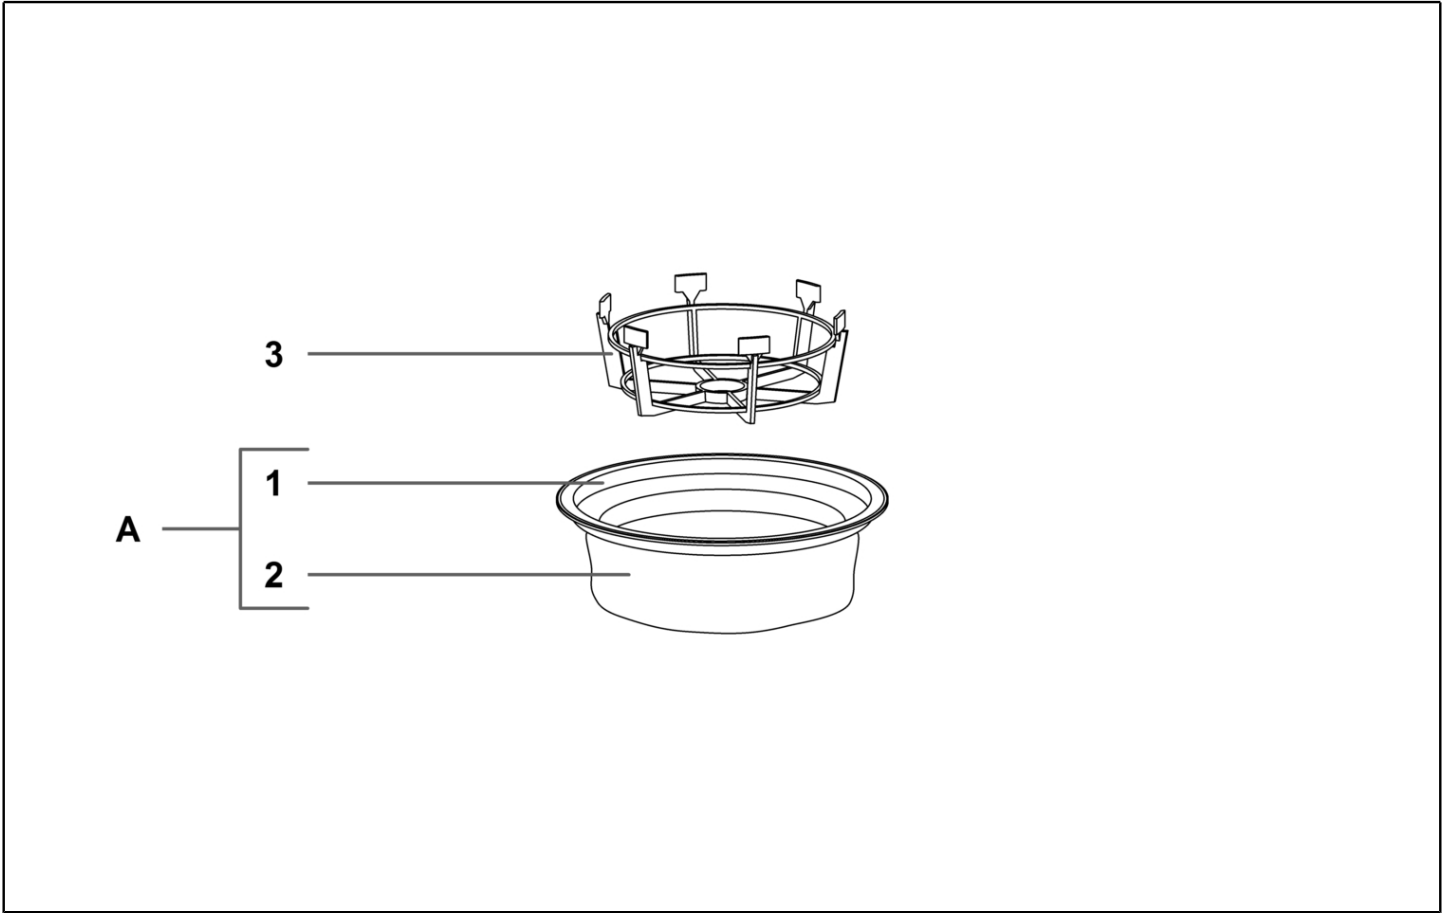

Ref. K	Part n.	Customer part n.	Description	Quantity	Validity		Price
					From	To	
0001	MPVR35494	00123	FILTER RING 300	1,00			--
0002	FTDP00451	00124 SAN	FILTER POLYESTER H=75 SAN	1,00			--
0003	MPVR35493	02655	FILTER BASKET LAVA	1,00			--
A	FTDP00078	03229 SAN	RING 300 W/FIL.POLY.H=75 SAN	1,00			--