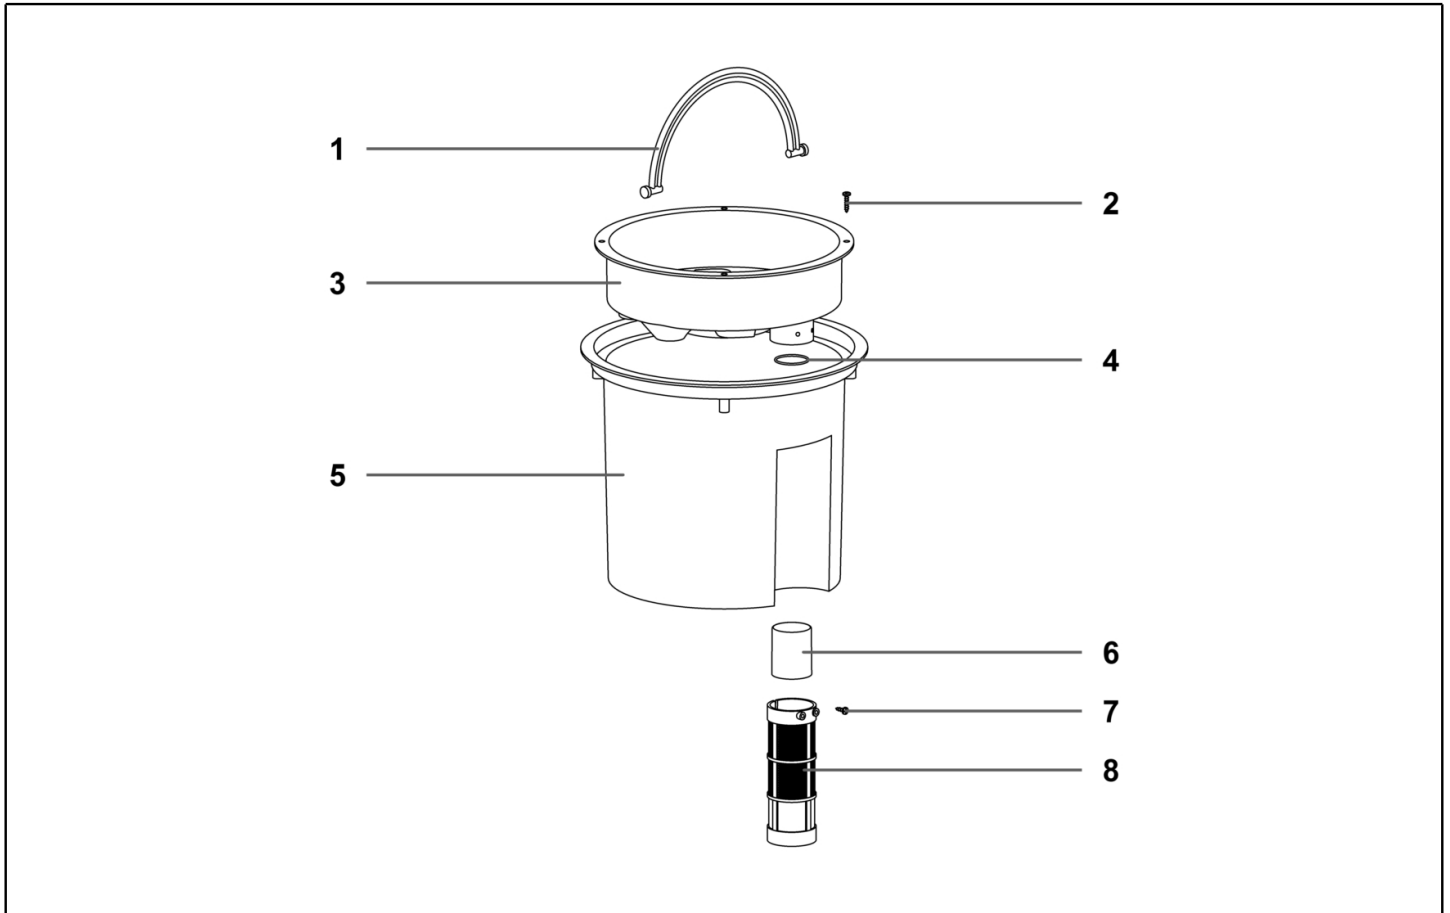

Ref. K	Part n.	Customer part n.	Description	Quantity	Validity		Price
					From	To	
0001	MPVR06677	03214	PLASTIC HANDLE BASKET LT.6	1,00			--
0002	VTVT72105	02622	SCREW "TC" 4,2X19 INOX	4,00			--
0003	MPVR06592	02598	COVER BASKET LT. 6	1,00			--
0004	GUGO00341	06601	O-RING 2100 D.25,12X1,78	1,00			--
0005	MPVR86131	02597	SMALL BUCKET LT.6	1,00			--
0006	MPVR08596	02580-1NE	BLACK FLOATER NEW	1,00			--
0007	VTVT01189	06252	SCREW AUT.TC PHL 3,9X13 STAIN.	2,00			--
0008	MPVR08816	02592-1	ANTIFOAM BODY MINI D.50	1,00			--