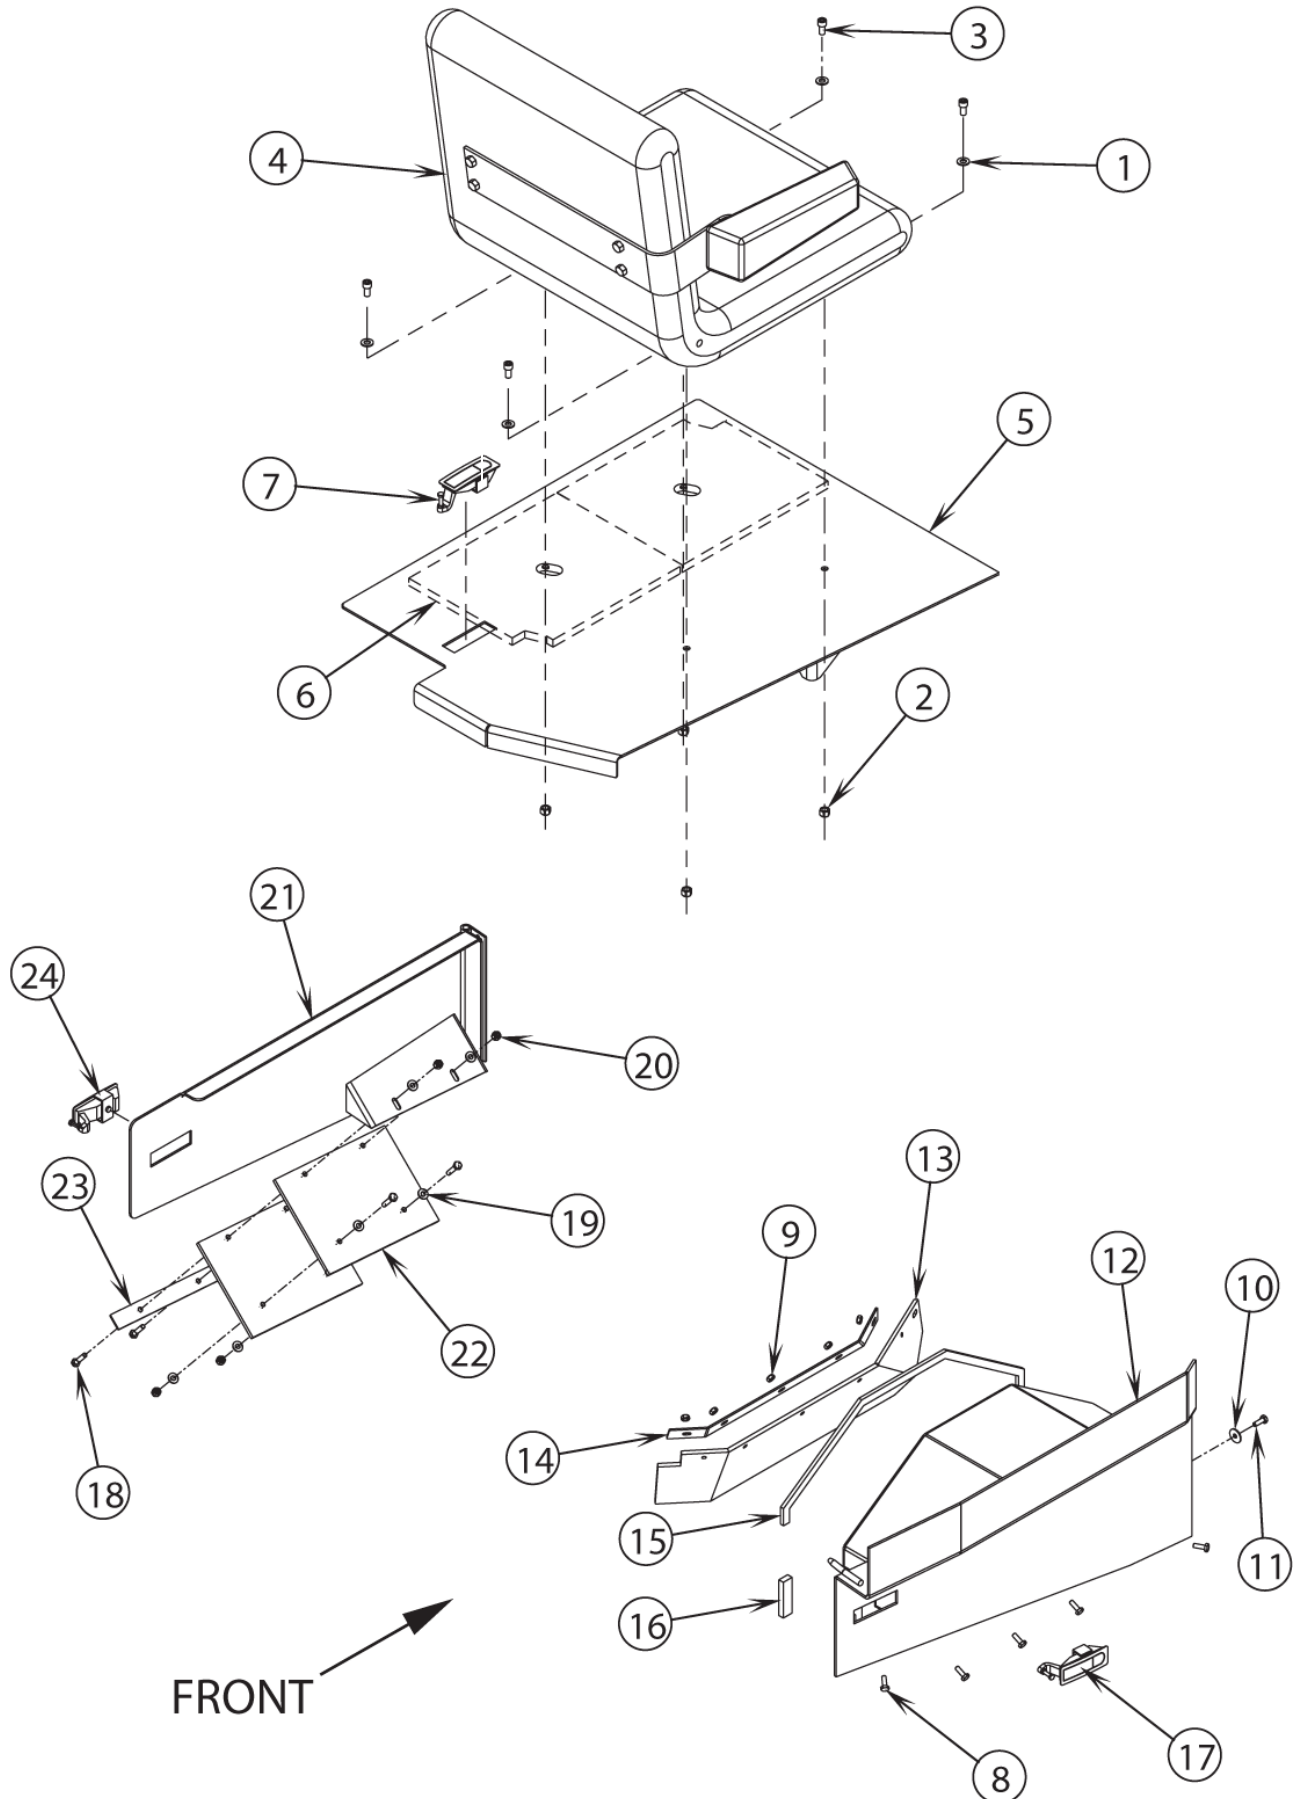

CHASSIS SYSTEM-2

SR 1800 P/G/D

14-04-2013

Part List ID F8915

7

CHASSIS SYSTEM-2

SR 1800 P/G/D

14-04-2013

Part List ID

F-8915

8

Pos	Part no.	Qty	Description	
0	56418064	1	RT. DOOR ASSY.	Not shown
0	56418195	1	LF DOOR ASSY	Not Shown
0	56418498	1	SEAT PLATE ASSY	Not Shown
1	56001878	4	Scr Hex Hd 1/4-20 (s/s) replaced by 56001967	
1	56001939	4	Washer flat Sae 5/16	
2	56002701	4	Nut Hex Lock 5/16-18	
3	56003118	4	SCR SOC HD 5/16 18 X .62	
4	56460045	1	SEAT ASSY	
4	56460061	1	LEFT ARM REST KIT	Optional
4	56460083	1	RIGHT ARM REST KIT	Optional
5	56418495	1	SEAT PANEL WELDMENT	
6	56418788	2	INSULATION SEAT PLATE	
7	56418471	1	Door latch	Not Shown
7	56455979	1	LOCKABLE DOOR LATCH CR1300	
8	56002155	6	Scr Hex Hd 1/4-20 x .75 replaced by 56002093	
9	56002840	6	Nut Hex Nyl (s/s) replaced by 56002708	
10	56009002	1	Washer flat	
11	56009018	1	Bolt	
12	56418065	1	RIGHT DOOR WELDMENT	
13	56418070	1	SKIRT RIGHT DOOR	
14	56418193	1	STRAP RIGHT DOOR	
15	56418475	1	GASKET STRIP	
16	56418703	1	GASKET STRIP	
17	56418471	1	Door latch	Not Shown
17	56455979	1	LOCKABLE DOOR LATCH CR1300	
19	56002098	6	Washer flat Sae 1/4	
20	56002708	4	Nut Hex Nyloc 1/4-20	
21	56418196	1	LEFT DOOR WELDMENT	
22	56418469	2	SKIRT LEFT DOOR	
23	56418470	1	STRAP LEFT DOOR)	
24	56418471	1	Door latch	Not Shown
24	56455979	1	LOCKABLE DOOR LATCH CR1300