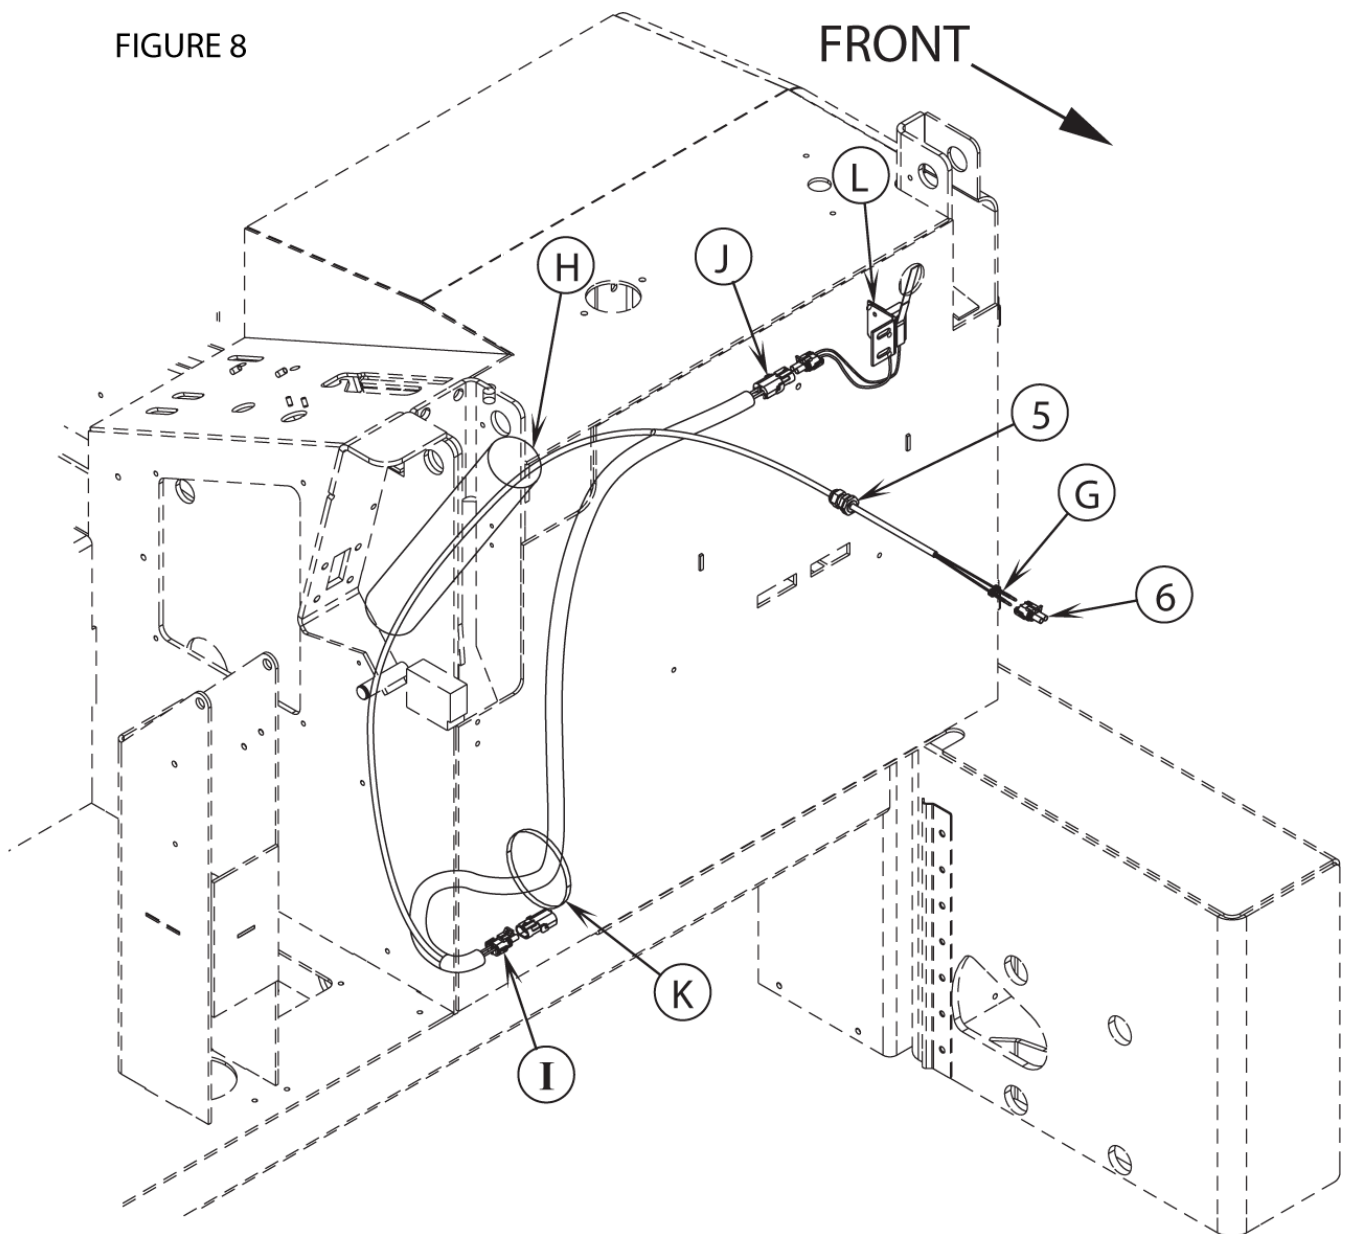

56419348 - Interlock Switch Kit

SR 1800 P/G/D

14-04-2013

Part List ID
IS56040742FIG8

129

FIGURE 8

56419348 - Interlock Switch Kit

SR 1800 P/G/D

14-04-2013

Part List ID
IS56040742-IG8

130

Pos	Part no.	Qty	Description
5	56323067	1	STRAIN RELIEF
6	56462360	1	CONN WR PK MALE 2 W