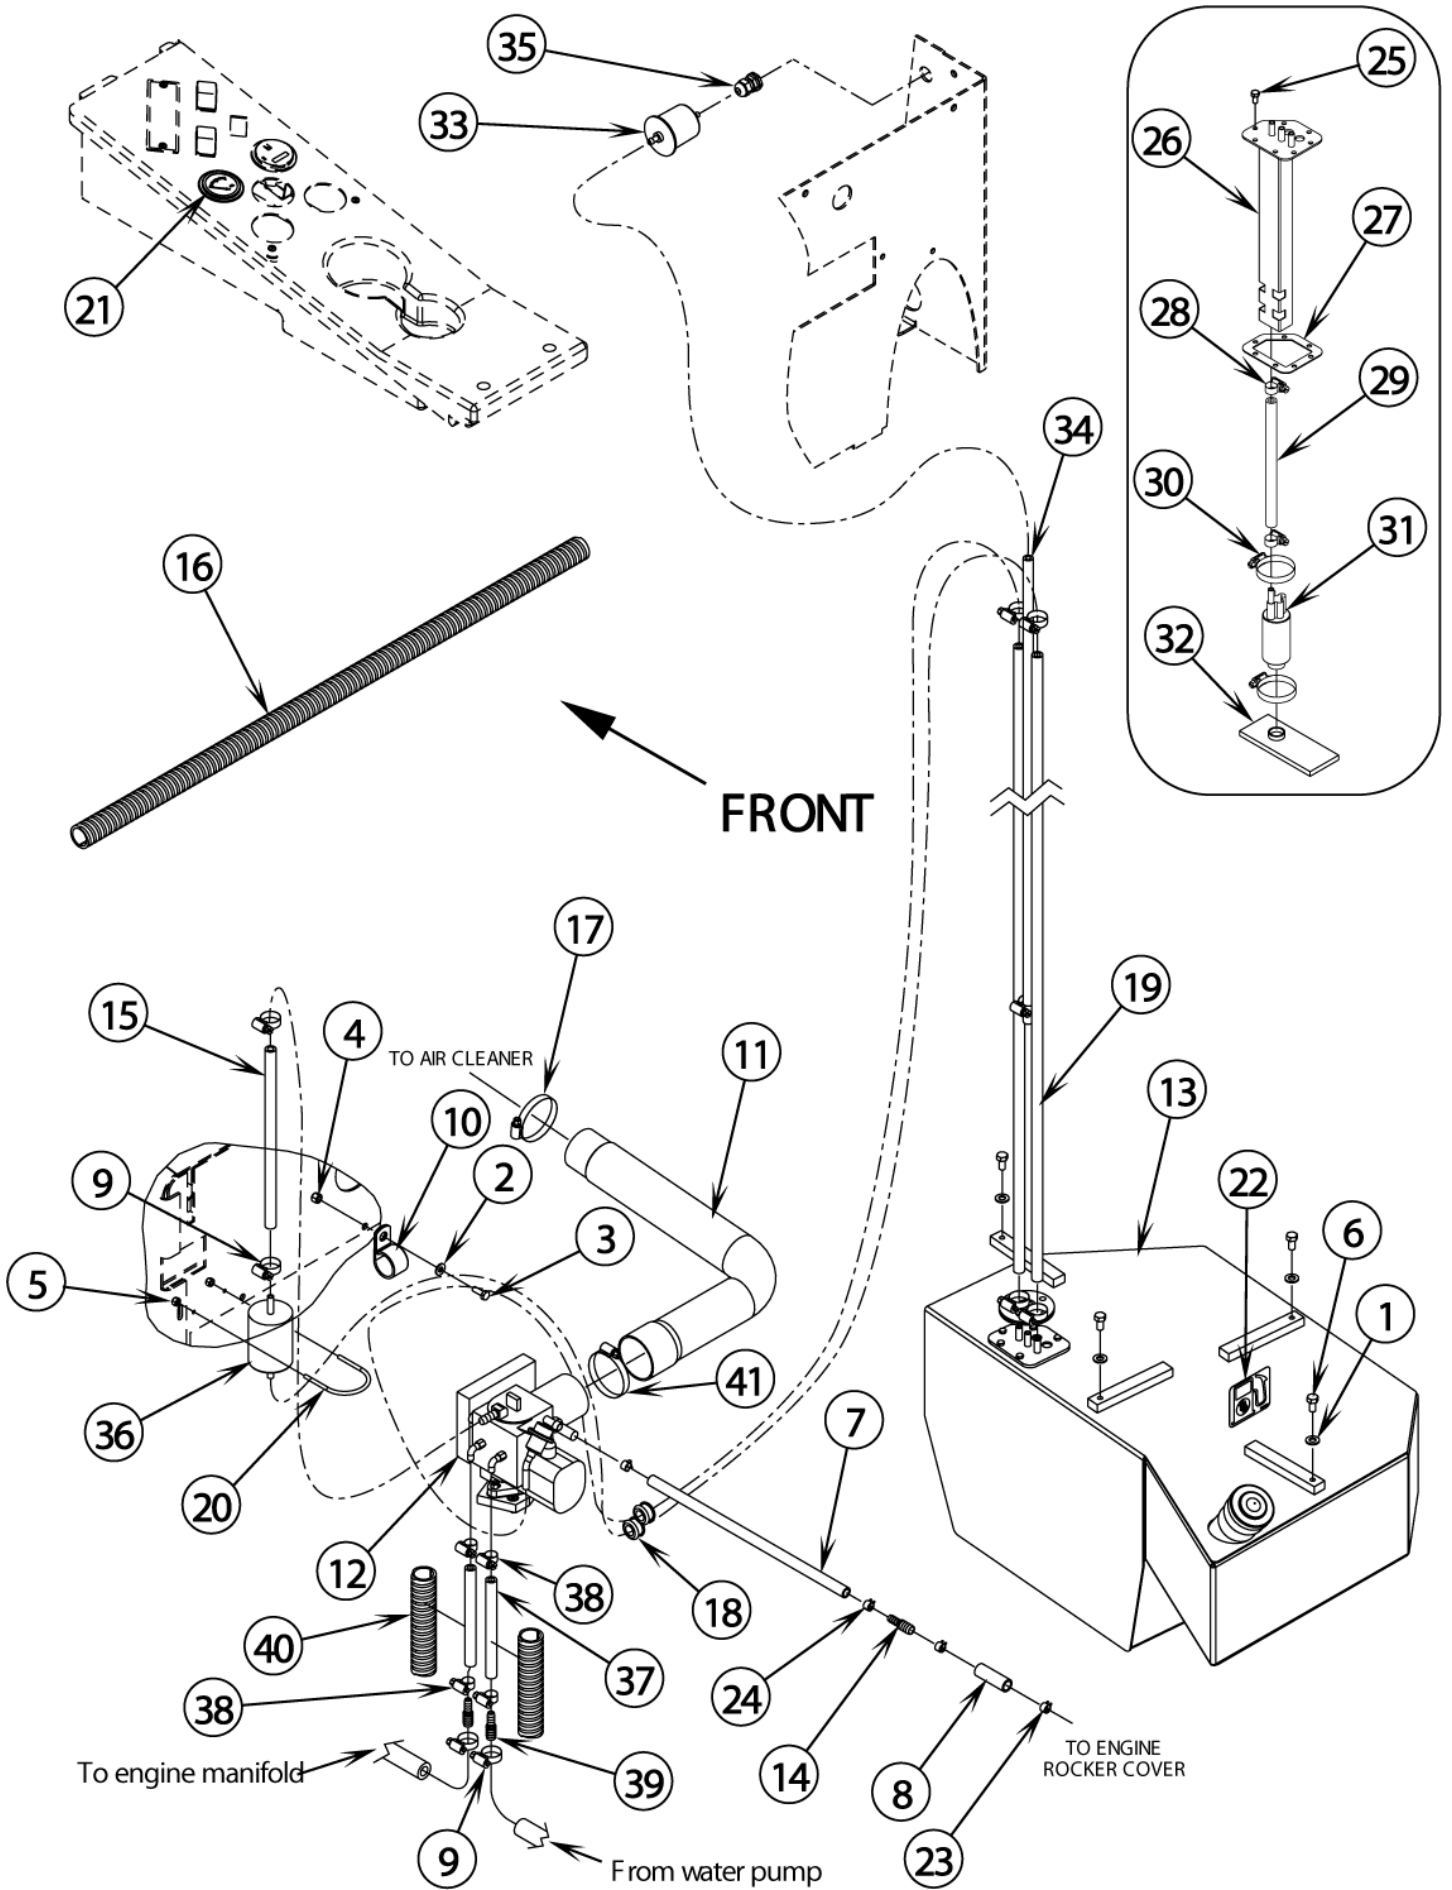

GASOLINE ASSEMBLY

SR 1800 P/G/D

14-04-2013

Part List ID
F89156

71

GASOLINE ASSEMBLY

SR 1800 P/G/D

14-04-2013

Part List ID
F-89156

72

Pos	Part no.	Qty	Description	
0	56418733	1	GASOLINE ASSEMBLY (SEE AS SOCIATED PAGES)	Pos. 1-35, 41
1	56001939	4	Washer flat Sae 5/16	Note 3
2	56002098	1	Washer flat Sae 1/4	Note 3
3	56002155	1	Scr Hex Hd 1/4-20 x .75 replaced by 56002093	Note 3
4	56002708	1	Nut Hex Nyloc 1/4-20	Note 3
5	56002832	2	Nut Hex Nyl	Note 3
6	56002929	4	Bolt	Note 3
7	56150231	14	TUBE PVC RS .375 E00189	
9	56219932	9	Clamp hose Sae 6 E00047	Note 3 - qty. of 7 before SN 1627936
10	56409463	1	Clamp 1.25 hose support	Note 3
11	56418429	1	HOSE AIR INLET	
12	56418805	1	SENSOR, COOLENT TEMPERATU	Not Shown
12	56418806	1	ELECTRONIC CTRL. UNIT GASOLINE	Not Shown
12	56418807	1	SENSOR MAP	Not Shown
12	56418811	1	THROTTLE BODY GASOLINE	Not Shown
12	56418813	1	INJECTOR GASOLINE	Not Shown
12	56419384	1	GASOLINE INJECTION ASSY	See next page
13	56418185	1	FUEL TANK WELDMENT	Not Shown
13	56418508	1	FUEL TANK ASSEMBLY	Note 3
13	56418794	1	FUEL PUMP ASSEMBLY	Pos. 25-32 - Not Shown
13	56478358	1	SENDER FUEL LEVEL RE437A	Not Shown
13	56478502	1	CAP FUEL TANK	Not Shown
13	56481546	1	PLUG, 1/8-27 NPT_E00040	Not Shown
14	56418669	1	REDUCER BARB	
15	56418822	1	HOSE FUEL LINE	Note 3
16	56418835	1	CONDUIT	Note 3
17	56440213	2	Clamp hose Sae #32E00047	
18	56453254	2	GROMMET (E00059)	Note 3
19	56459054	2	HOSE (FUEL LINE)	Note 3
20	56459830	1	U-BOLT	Note 3
21	56489598	1	Guage, fuel level	Note 3
22	56016226	1	DECAL GASOLINE (GAS)	Note 3
23	56419118	2	CLAMP, HOSE BAND	
24	56419119	2	CLAMP, HOSE BAND	
25	56009039	7	Screw Hex 10-24 x 1/2	Note 3
26	56418789	1	FUEL PUMP BRACKET	Note 3
27	56418795	1	GASKET	Note 3
28	56756364	2	Clamp hose Sae #4_E00047	Note 3
29	56380453	1	HOSE FUEL 30R10	Note 3
30	56329145	2	Clamp hose Sae 24E00047	Note 3
31	56418793	1	Fuel Pump	Note 3
32	56419307	1	Gasoline Strainer-30 Micr	Note 3

Note 1: Item 16, Conduit goes over Item 15, Fuel Line.

Note 2: Item 32, Fuel Filter comes with Item 12, Gasoline Injection Assembly.