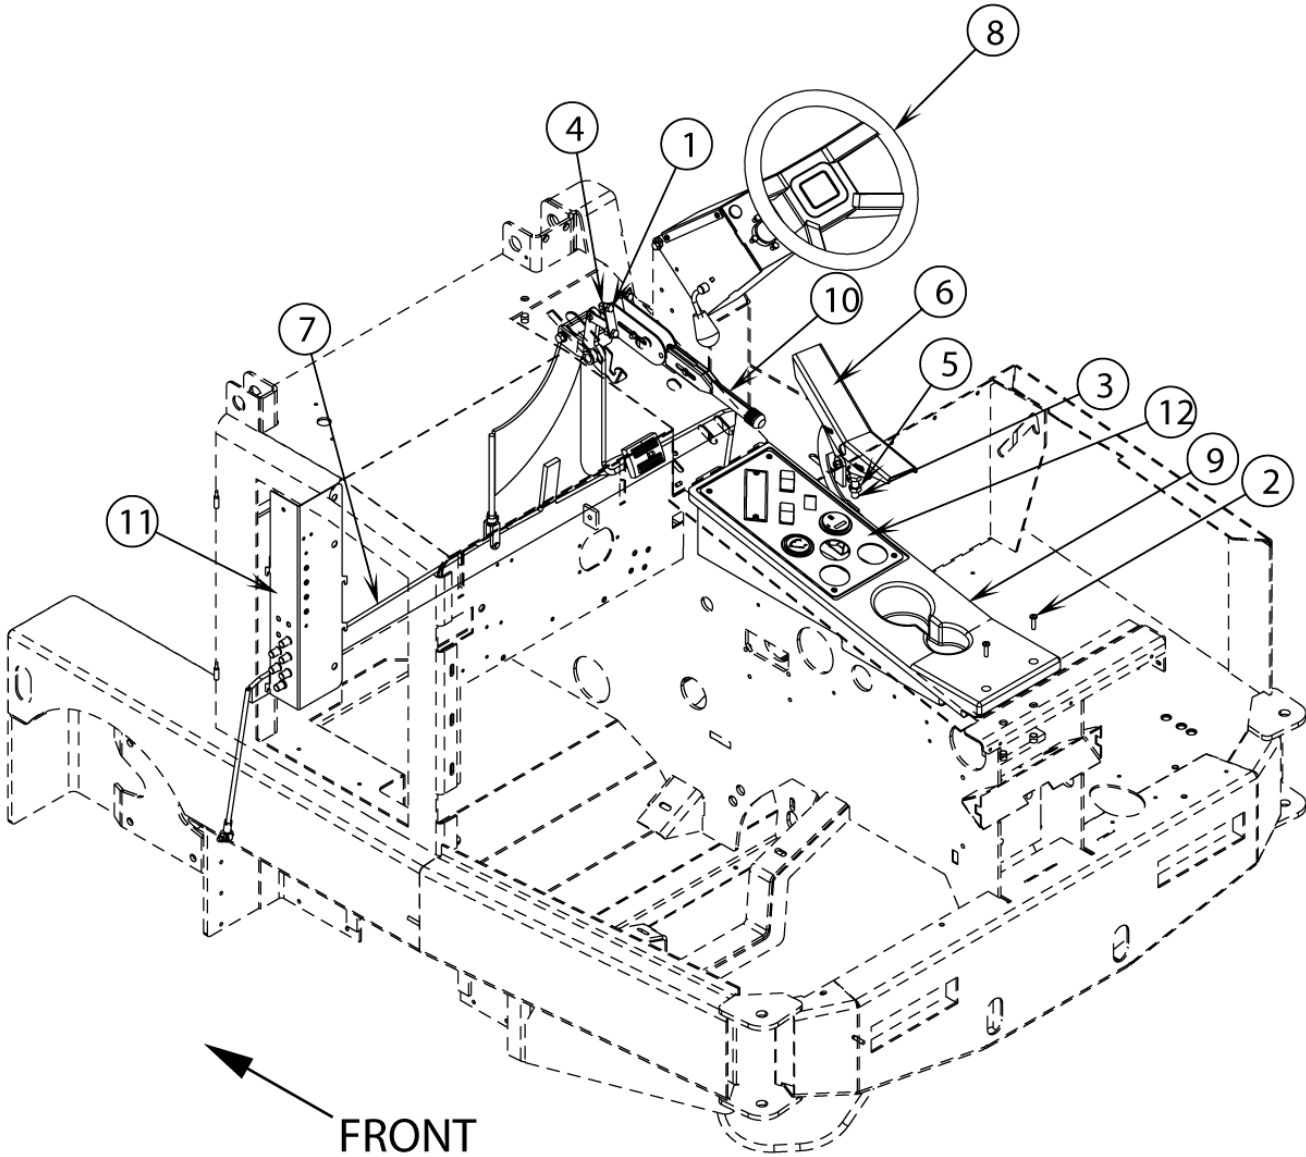

CONTROL SYSTEM

SR 1800 P/G/D

14-04-2013

Part List ID F8919

11

CONTROL SYSTEM

SR 1800 P/G/D

14-04-2013

Part List ID

F-8919

12

Pos	Part no.	Qty	Description	
0	56418628	1	HARNES CONTROL PANEL WIR ING	Not Shown
1	56002037	4	Scr Hex Hd 5/16-18 x .88	
2	56002292	2	Screw	
4	56002701	4	Nut Hex Lock 5/16-18	
5	56002770	4	Nut Hex Nyloc 1/2-13	
6	56418113	1	THROTTLE PEDAL ASSEMBLY (SEE DRIVE PEDAL LINKAGE)	le Pedal Assembly
7	56418138	1	BRAKE LEVER ASSEMBLY (SEE ASSOCIATED PAGES)	See Brake Lever Assembly
8	56418377	1	TILT STEERING ASSEMBLY (S EE ASSOCIATED PAGES)	æ Tilt Steering Assembly
9	56418717	1	CONSOLE ASSEMBLY	
10	56448200	1	LEVER ASSY BRAKE CV618B	
11	56418388	1	CIRCUIT BREAKER ASSEMBLY (SEE ASSOCIATED PAGES)	opane/dual fuel
11	56419114	1	CIRCUIT BREAKER ASSY (DIE SEL)	Diesel
12	56418663	1	CONTROL PANEL ASSEMBLY (S EE ASSOCIATED PAGES)	ropane/dual fuel
12	56419115	1	CONTROL PANEL ASSY (DIESE L)	Diesel