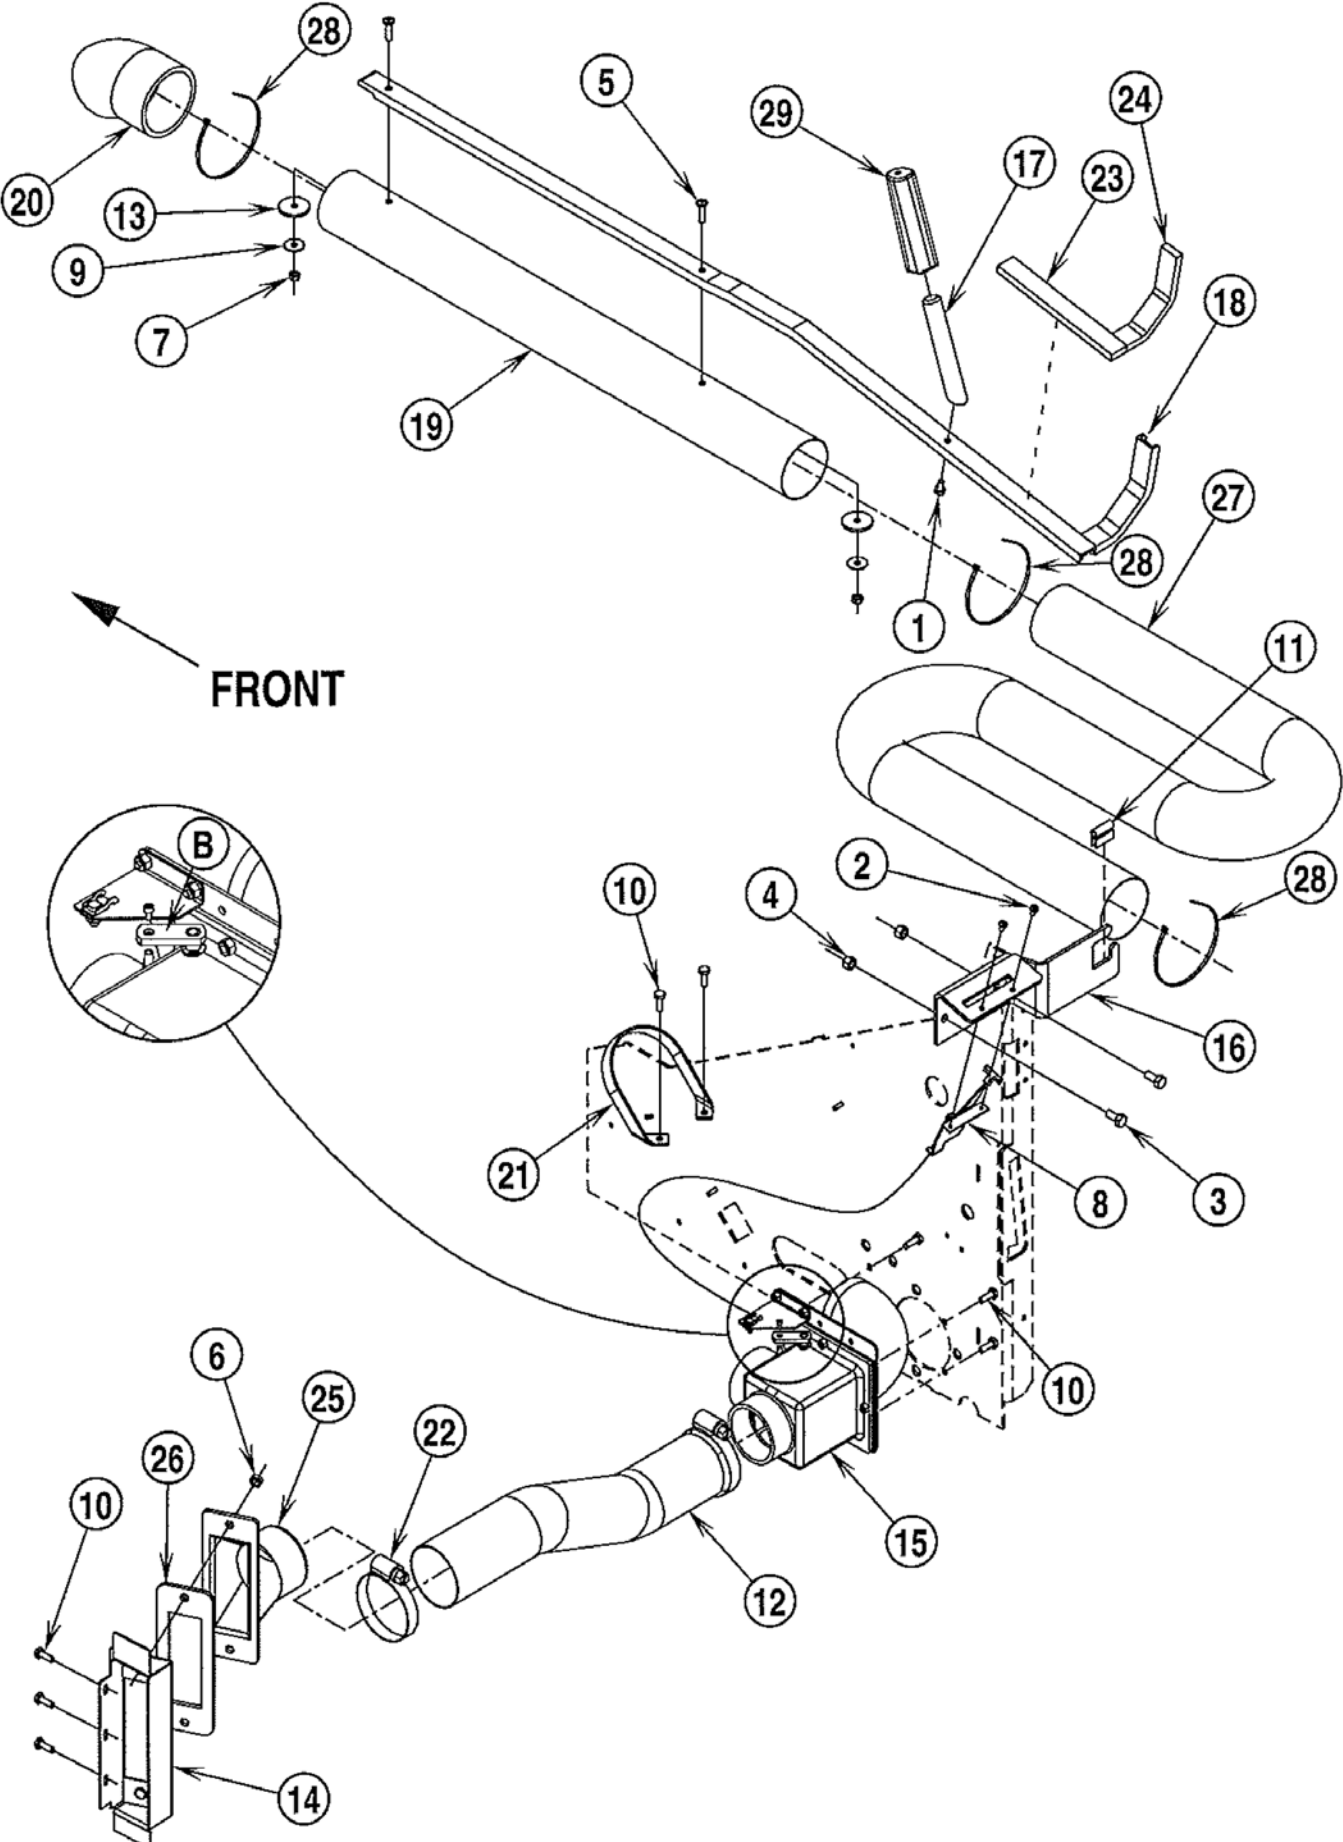

56418799 - Blower Wand Kit

SR 1800 P/G/D

14-04-2013

Part List ID
IS56040701

109

56418799 - Blower Wand Kit

SR 1800 P/G/D

14-04-2013

Part List ID
IS560407/01

110

Pos	Part no.	Qty	Description
1	56001854	1	Scr Hex Hd 1/4-20 x .50
2	56009031	2	SCR PAN PHIL THD FORM 8-3 2X.50
3	56002667	2	Scr Hex Hd 5/16-18 x .75
4	56002701	2	Nut Hex Lock 5/16-18
5	56002292	2	Screw
6	56002826	2	Nut Hex Nyloc Thin (s/s) replaced by 56002701
7	56002840	2	Nut Hex Nyl (s/s) replaced by 56002708
8	56330775	1	Control Cable
9	56009002	2	Washer flat
10	56009018	8	Bolt
12	56459255	1	Hose_E00226
13	56380722	2	WSH FLT RUBBER .266CR60BF
15	56418830	1	BUTTERFLY ASSY
22	56352829	2	Clamp hose Sae 52
25	56459102	1	Adaptor
26	56459281	1	Gasket Inlet
27	56462689	1	Hose, 3.0 Flexible
28	56478523	3	CABLE TIE____E00549
29	56366773	1	GRIP HANDLE CV29C