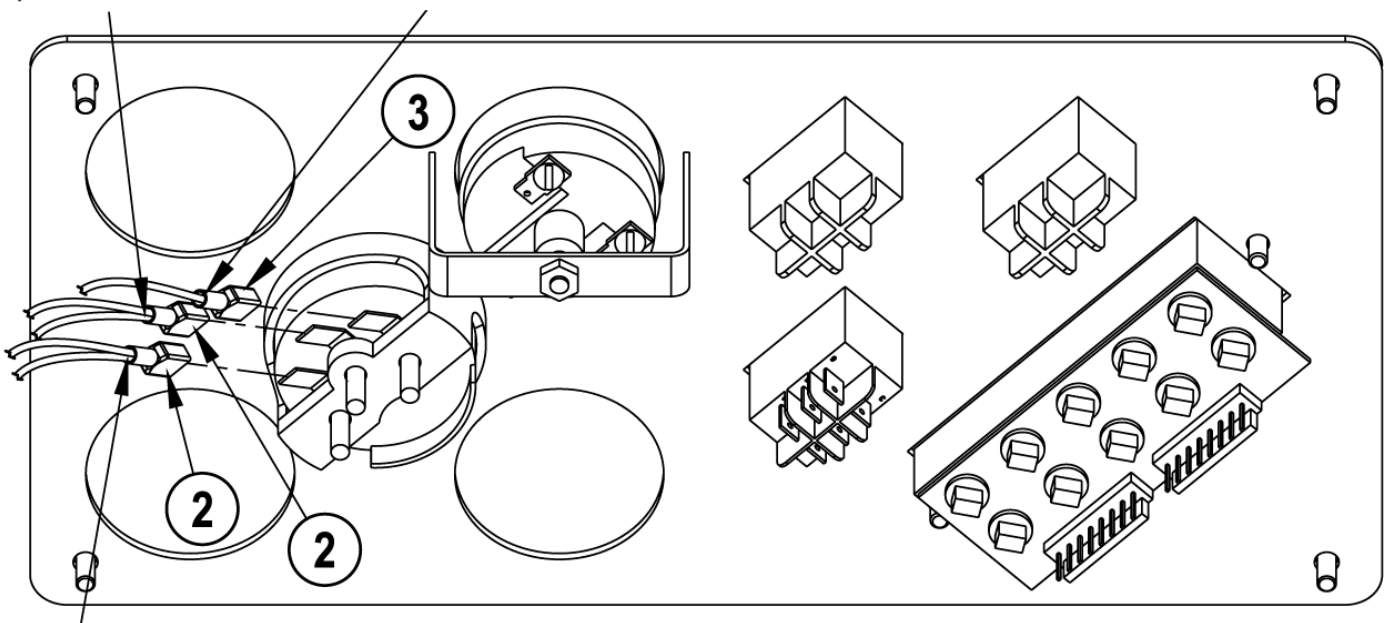

(2) Pink Wires.

Underside of Control Panel.