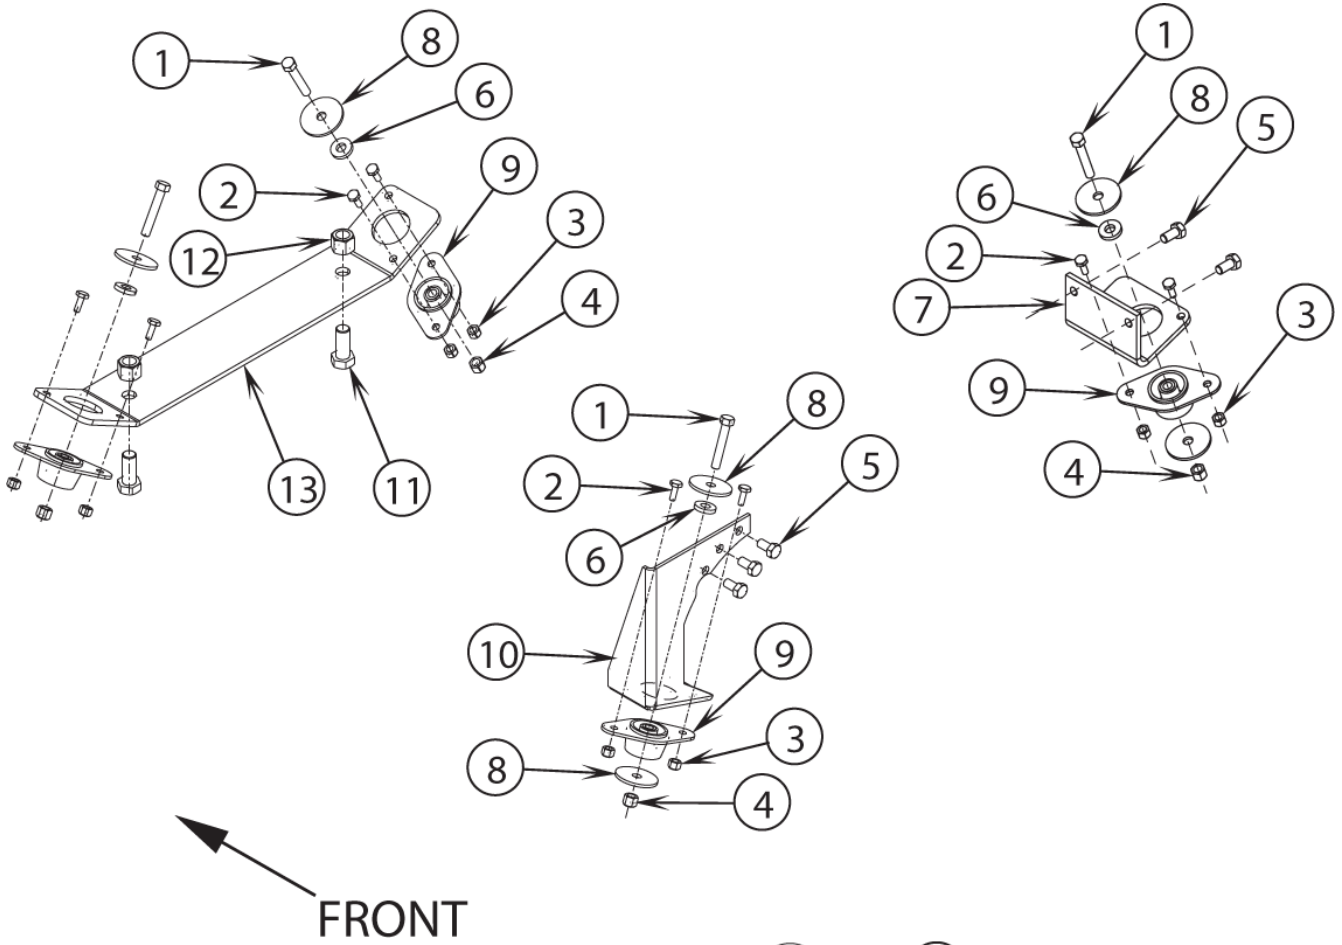

GASOLINE ENGINE SYSTEM COMPONENT

14-04-2013

Part List ID

F89155

SR 1800 P/G/D

69

GASOLINE ENGINE SYSTEM COMPONENTS

SR 1800 P/G/D

14-04-2013

Part List ID

F-89155

70

Pos	Part no.	Qty	Description
1	56002058	4	SCR HEX 3/8-16 X 2.25
2	56002667	9	Scr Hex Hd 5/16-18 x .75
3	56002701	8	Nut Hex Lock 5/16-18
4	56002769	4	Nut Hex
5	56003442	5	Screw
6	56009106	4	WSH, FLT .453X1.000X.179
7	56418093	1	BRACKET LEFT ENGINE MOUNT
8	56009274	6	WASHER
9	56418099	4	MOUNT ISOLATOR Optional
9	56419300	4	MOUNT ISOLATOR
10	56418094	1	BRACKET RIGHT ENGINE MOUNT
11	56001843	2	SCR HEX HD 5/8-11 X 1.50
12	56002847	2	NUT HEX NYL LOC SS 5/8-11
13	56419181	1	BRACKET, REAR ENGINE MOUNT
14	56001836	2	Scr Hex Hd 1/4-20 x .62
15	56001878	2	Scr Hex Hd 1/4-20 (s/s) replaced by 56001967
16	56002708	2	Nut Hex Nyloc 1/4-20
17	56009018	2	Bolt
18	56009033	5	Screw Hex Thd Form 1/4 2
19	56343236	2	CLAMP MUFFLER AS42V
20	56418222	1	SHIELD HEAT
21	56418225	2	CLAMP WELDMENT
22	56418228	1	PLATE MUFFLER HANGING
23	56418376	1	STRSP RIGHT BROOM HOUSING
24	56419175	1	MUFFLER,DIESEL
26	56418597	1	EXHAUST PIPE WELDMENT
27	56478726	1	MOUNT DIAPHRAGM RE446Y
28	56481468	1	NUT PLATE 1/4-20