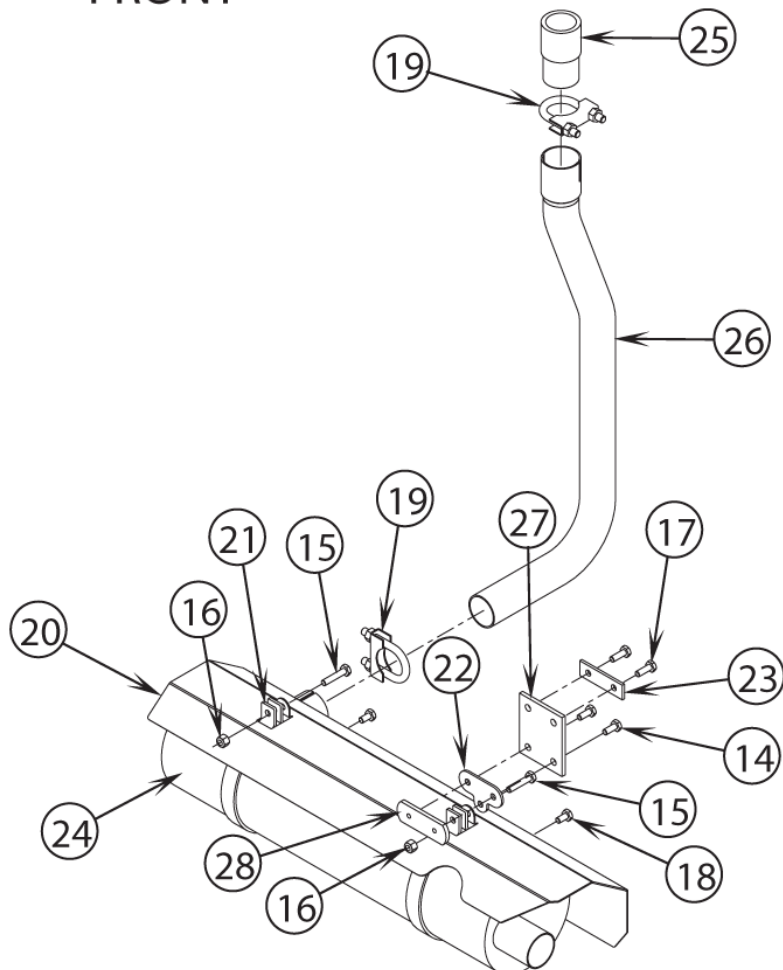

GASOLINE ENGINE SYSTEM COMPONENT

14-04-2013

Part List ID

F89155

SR 1800 P/G/D

69

GASOLINE ENGINE SYSTEM COMPONENTS

SR 1800 P/G/D

14-04-2013

Part List ID

F-89155

70

Pos	Part no.	Qty	Description
1	56002058	4	SCR HEX 3/8-16 X 2.25
2	56002667	9	Scr Hex Hd 5/16-18 x .75
3	56002701	8	Nut Hex Lock 5/16-18
4	56002769	4	Nut Hex
5	56003442	5	Screw
6	56009106	4	WSH, FLT .453X1.000X.179
7	56418093	1	BRACKET LEFT ENGINE MOUNT
8	56009274	6	WASHER
9	56418099	4	MOUNT ISOLATOR Optional
9	56419300	4	MOUNT ISOLATOR
10	56418094	1	BRACKET RIGHT ENGINE MOUNT
11	56001843	2	SCR HEX HD 5/8-11 X 1.50
12	56002847	2	NUT HEX NYL LOC SS 5/8-11
13	56419181	1	BRACKET, REAR ENGINE MOUNT
14	56001836	2	Scr Hex Hd 1/4-20 x .62
15	56001878	2	Scr Hex Hd 1/4-20 (s/s) replaced by 56001967
16	56002708	2	Nut Hex Nyloc 1/4-20
17	56009018	2	Bolt
18	56009033	5	Screw Hex Thd Form 1/4 2
19	56343236	2	CLAMP MUFFLER AS42V
20	56418222	1	SHIELD HEAT
21	56418225	2	CLAMP WELDMENT
22	56418228	1	PLATE MUFFLER HANGING
23	56418376	1	STRSP RIGHT BROOM HOUSING
24	56419175	1	MUFFLER,DIESEL
26	56418597	1	EXHAUST PIPE WELDMENT
27	56478726	1	MOUNT DIAPHRAGM RE446Y
28	56481468	1	NUT PLATE 1/4-20