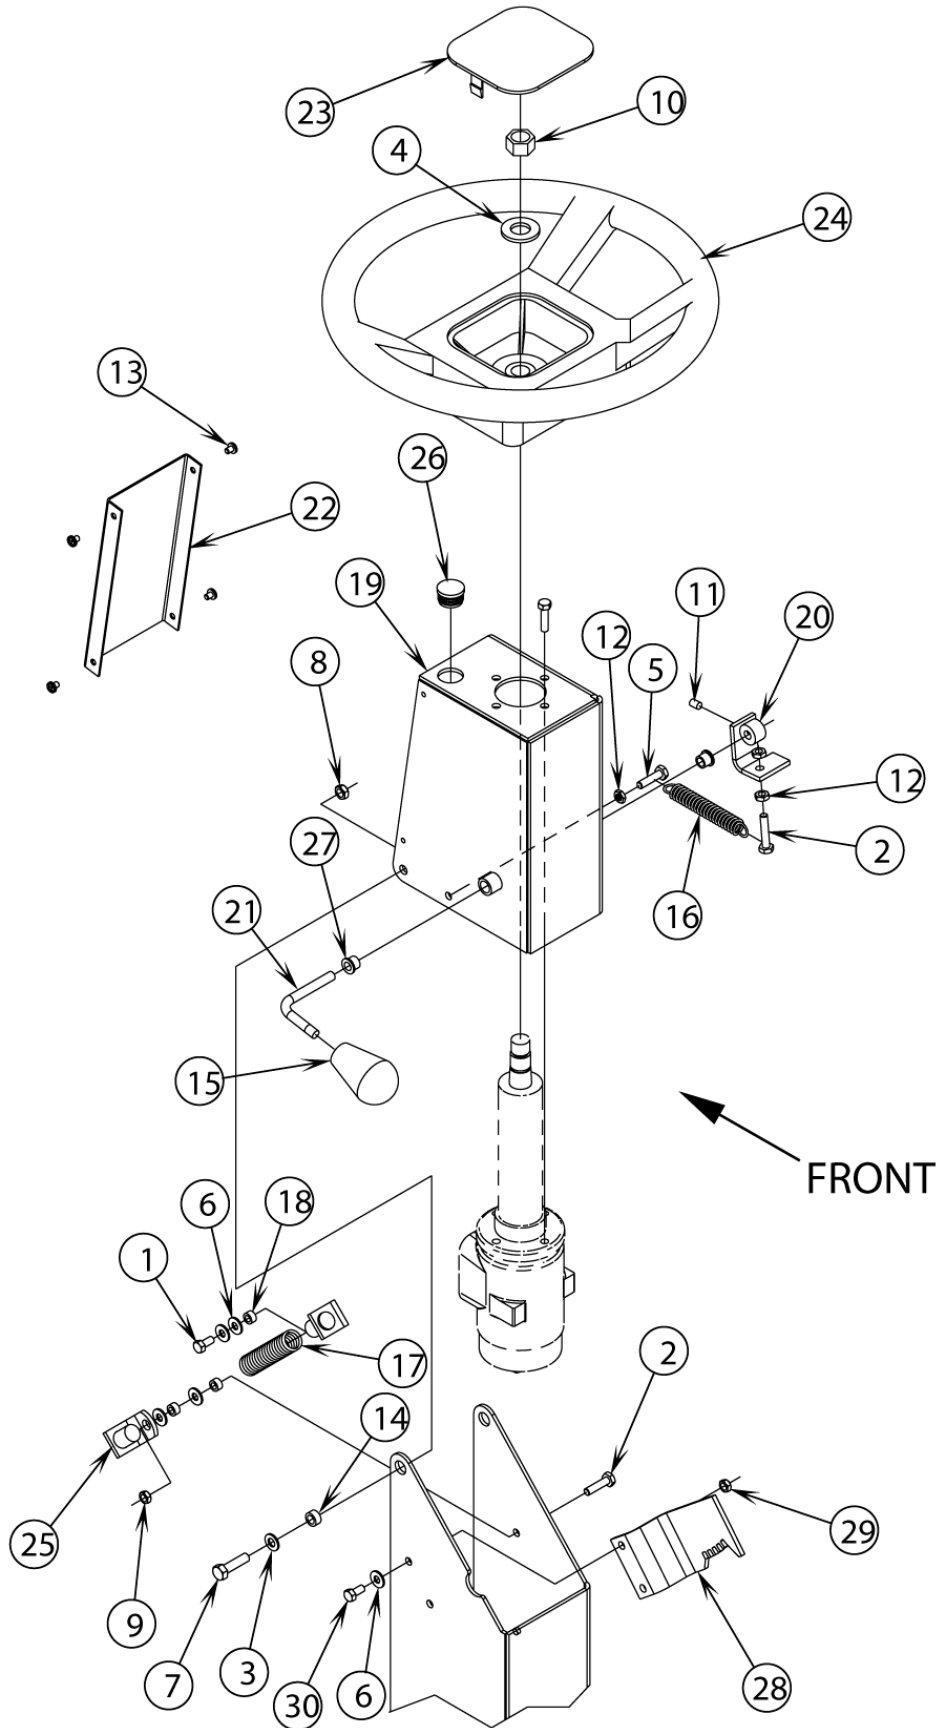

TILT STEERING ASSEMBLY

SR 1800 P/G/D

14-04-2013

Part List ID

F89115

17

TILT STEERING ASSEMBLY

SR 1800 P/G/D

14-04-2013

Part List ID

F-89115

18

Pos	Part no.	Qty	Description
0	56418377	1	TILT STEERING ASSEMBLY (S EE ASSOCIATED PAGES) ot Shown
1	56001854	1	Scr Hex Hd 1/4-20 x .50
2	56001878	2	Scr Hex Hd 1/4-20 (s/s) replaced by 56001967
3	56001939	2	Washer flat Sae 5/16
4	56002022	1	WSH FLT SAE 5/8
5	56002093	1	Scr Hex Hd 1/4-20 x 1.00
6	56002098	6	Washer flat Sae 1/4
7	56002221	2	Scr Hex Hd 5/16-18x1(s/s) replaced by 56001834
8	56002701	2	Nut Hex Lock 5/16-18
9	56002840	1	Nut Hex Nyl (s/s) replaced by 56002708
10	56003440	1	NUT HEX M16 X 1.5
11	56009076	1	SCR SOC SET LOC 1/4-20X.3 1
12	56009087	3	Nut
13	56002950	4	Nut Hex Nyl Loc 5/16-24
14	56320595	2	Bushing .31x.50x.28Hc18M
15	56364527	1	Knob 1.62 x 5/16-18 Ca331
16	56365068	1	Spring Ext .62X2.50Ca333G
17	56372129	1	SPRING COM .91X3.37_E0045
18	56379298	3	Bushing .25x.37x.21Cr211H
19	56418394	1	STEERING BRACKET WELDMENT
20	56418400	1	PAWL WELDMENT
21	56418401	1	LEVER STEERING LOCK
22	56418402	1	COVER STEERING HOSES
23	7-16-07428	1	COVER-STEERING WHEEL
24	56418460	1	STEERING WHEEL
25	56418654	2	SPRING BRACKET WELDMENT
26	56418674	1	PLUG PLASTIC
27	56444502	2	BEARING FLANGE .312CV489M
28	56418031	1	LATCH ADJUSTABLE STEERING
29	56002708	2	Nut Hex Nyl loc 1/4-20
30	56002155	2	Scr Hex Hd 1/4-20 x .75 replaced by 56002093