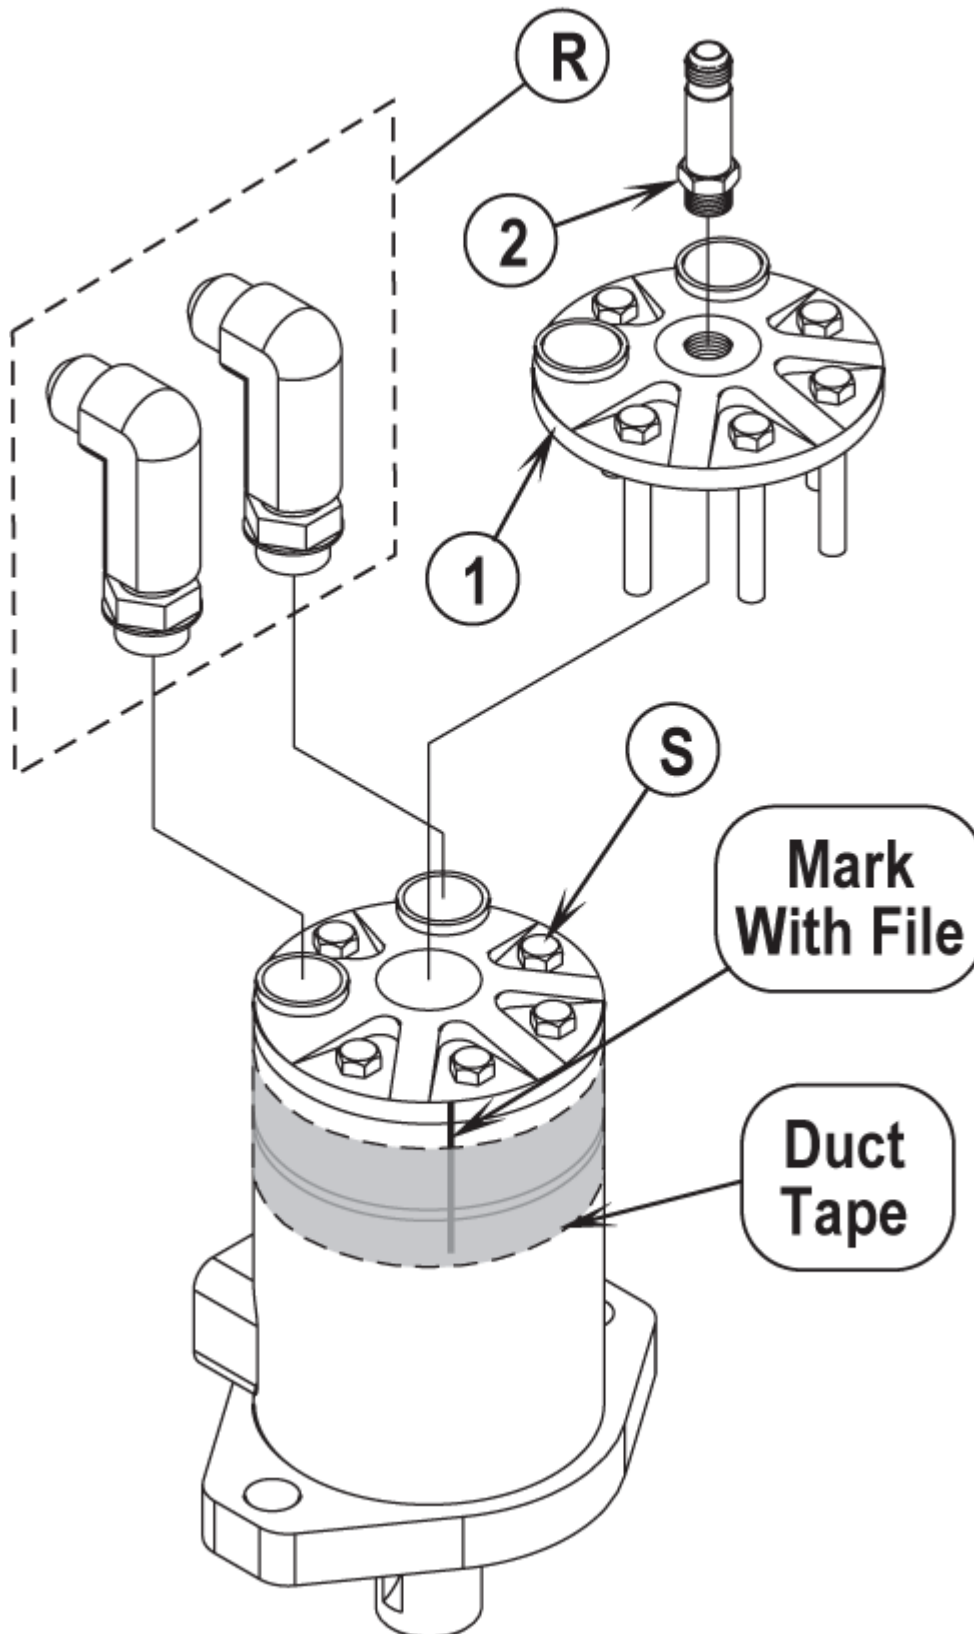

56418569 - Overhead Guard Kit

SR 1800 P/G/D

14-04-2013

Part List ID
IS56040702

112

Pos	Part no.	Qty	Description
1	56001831	1	1/2-13 X 1-1/4 BOLT
2	56002770	4	Nut Hex Nyloc 1/2-13
3	56003083	3	1/2-13 X 1 LOC BOLT
5	56001879	3	Washer flat Sae 1/2

FIGURE 4