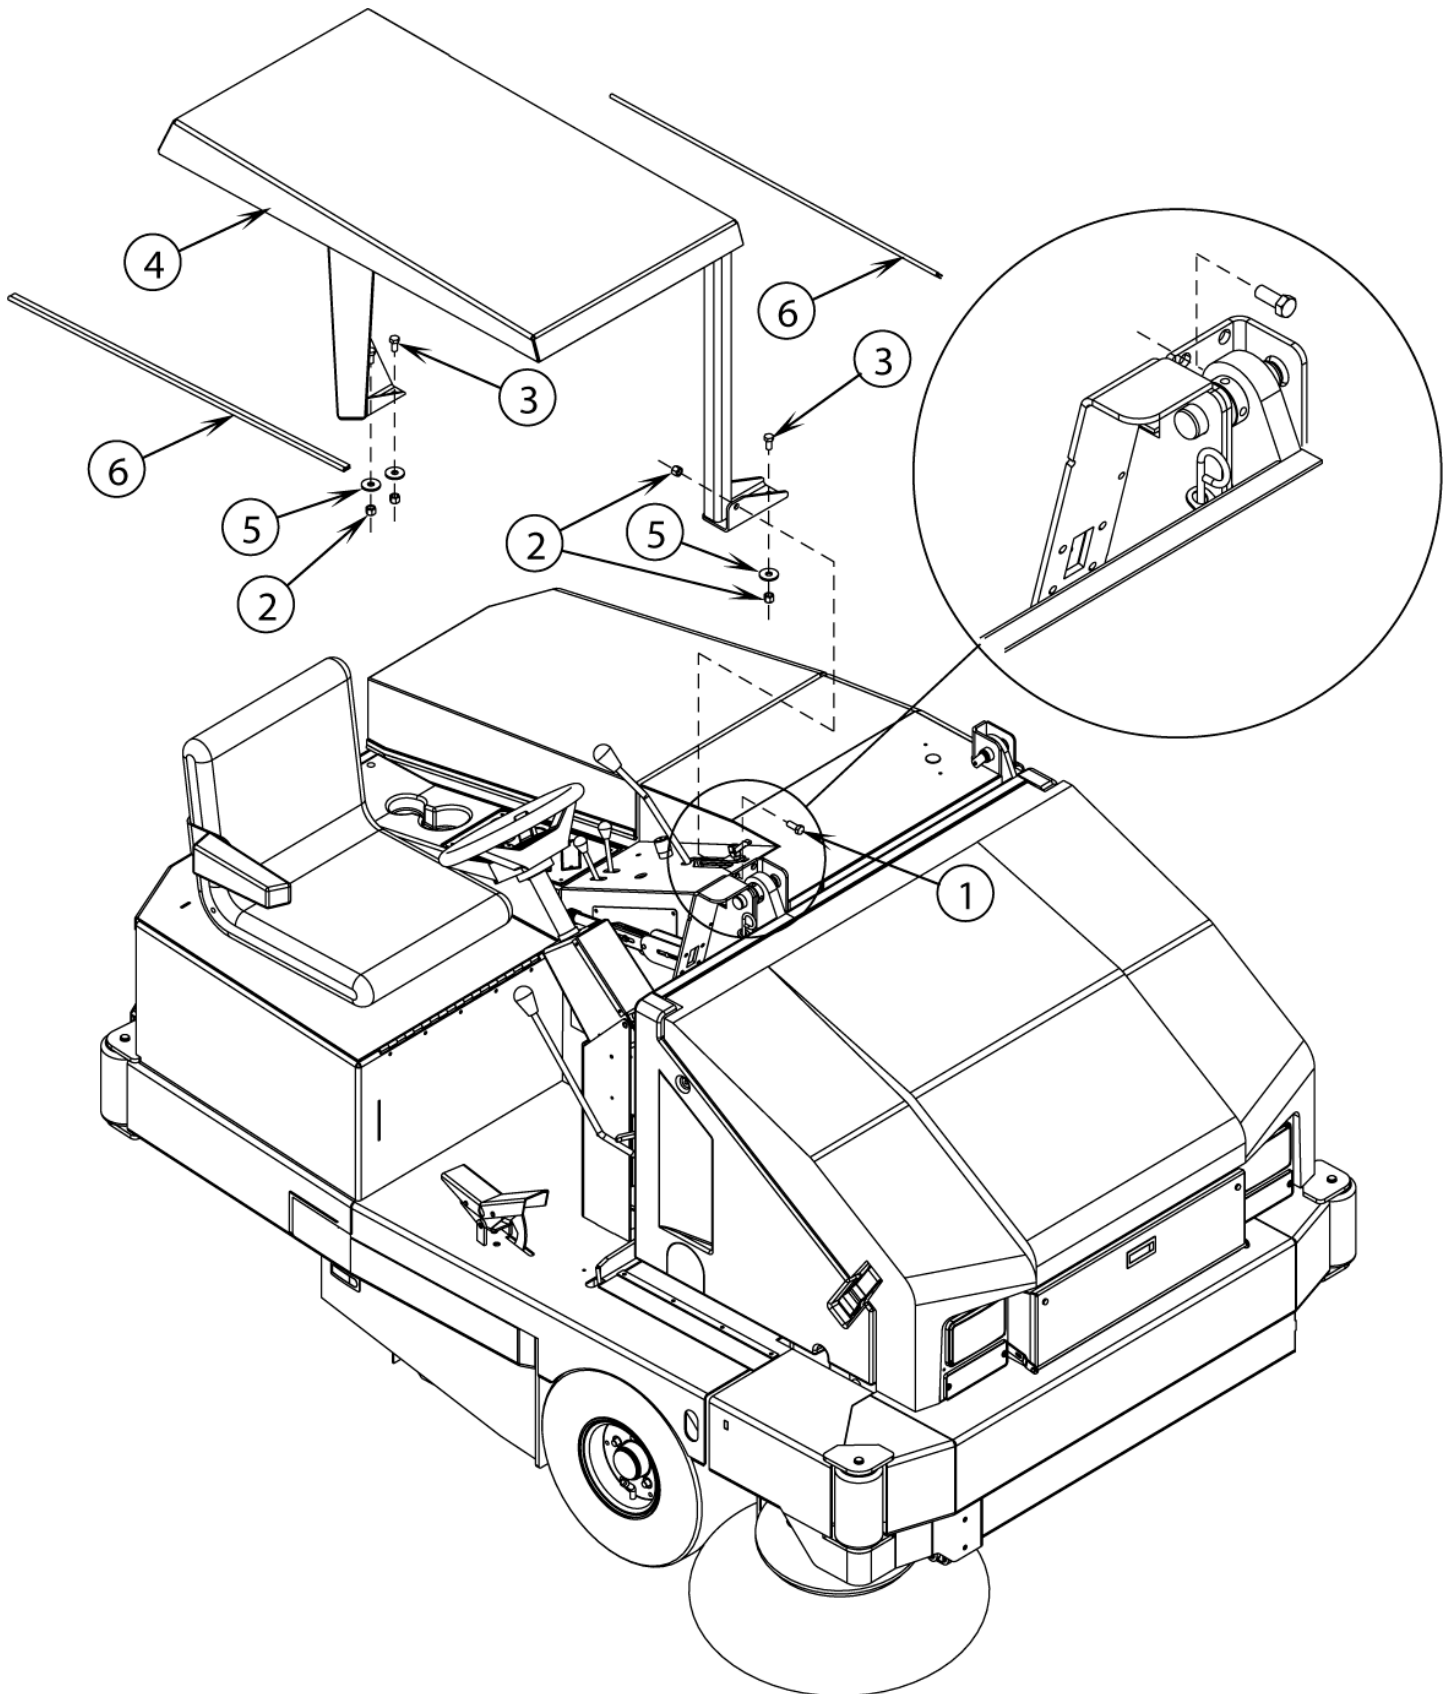

56418569 - Overhead Guard Kit

SR 1800 P/G/D

14-04-2013

Part List ID
IS56040702

111

56418569 - Overhead Guard Kit

SR 1800 P/G/D

14-04-2013

Part List ID
IS56040702

112

Pos	Part no.	Qty	Description
1	56001831	1	1/2-13 X 1-1/4 BOLT
2	56002770	4	Nut Hex Nyloc 1/2-13
3	56003083	3	1/2-13 X 1 LOC BOLT
5	56001879	3	Washer flat Sae 1/2