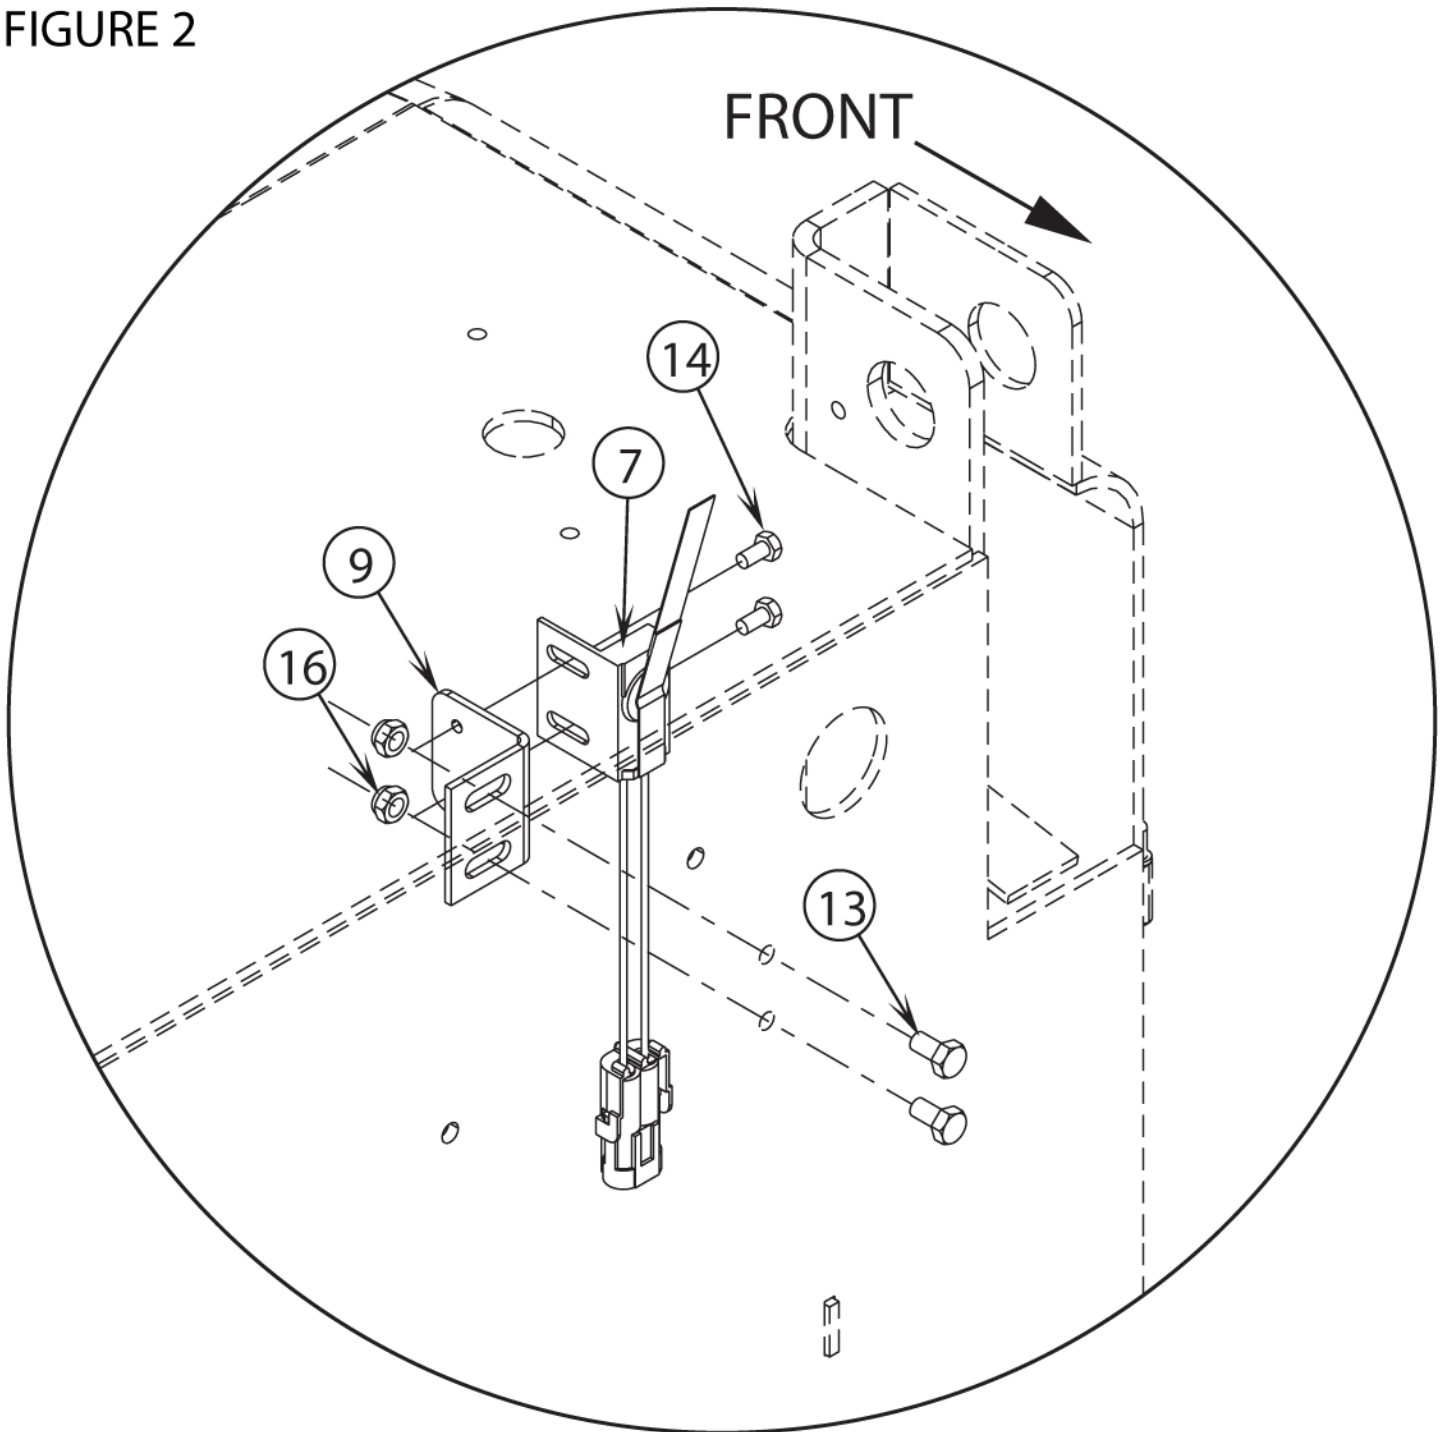

56419348 - Interlock Switch Kit

SR 1800 P/G/D

14-04-2013

Part List ID
IS56040742FIG2

123

FIGURE 2

56419348 - Interlock Switch Kit

SR 1800 P/G/D

14-04-2013

Part List ID
IS56040742F-IGZ

124

Pos	Part no.	Qty	Description
1	56419344	1	HARNESS INTERLOCK
5	56323067	1	STRAIN RELIEF
6	56462360	1	CONN WR PK MALE 2 W
7	56418165	2	Switch Hopper/Dump Door interlock
8	56419335	1	BRACKET SWITCH
9	56419336	1	BRACKET SWITCH
10	56478246	6	Cable Tie E00549 Re438B
11	56002091	1	3/8-16 X 2 BOLT
12	56009085	2	Nut (s/s) replaced by 56002769
13	56001854	2	Scr Hex Hd 1/4-20 x .50
14	56009012	4	Screw
15	56009033	2	Screw Hex Thd Form 1/4 2
16	56002708	2	Nut Hex Nyloc 1/4-20