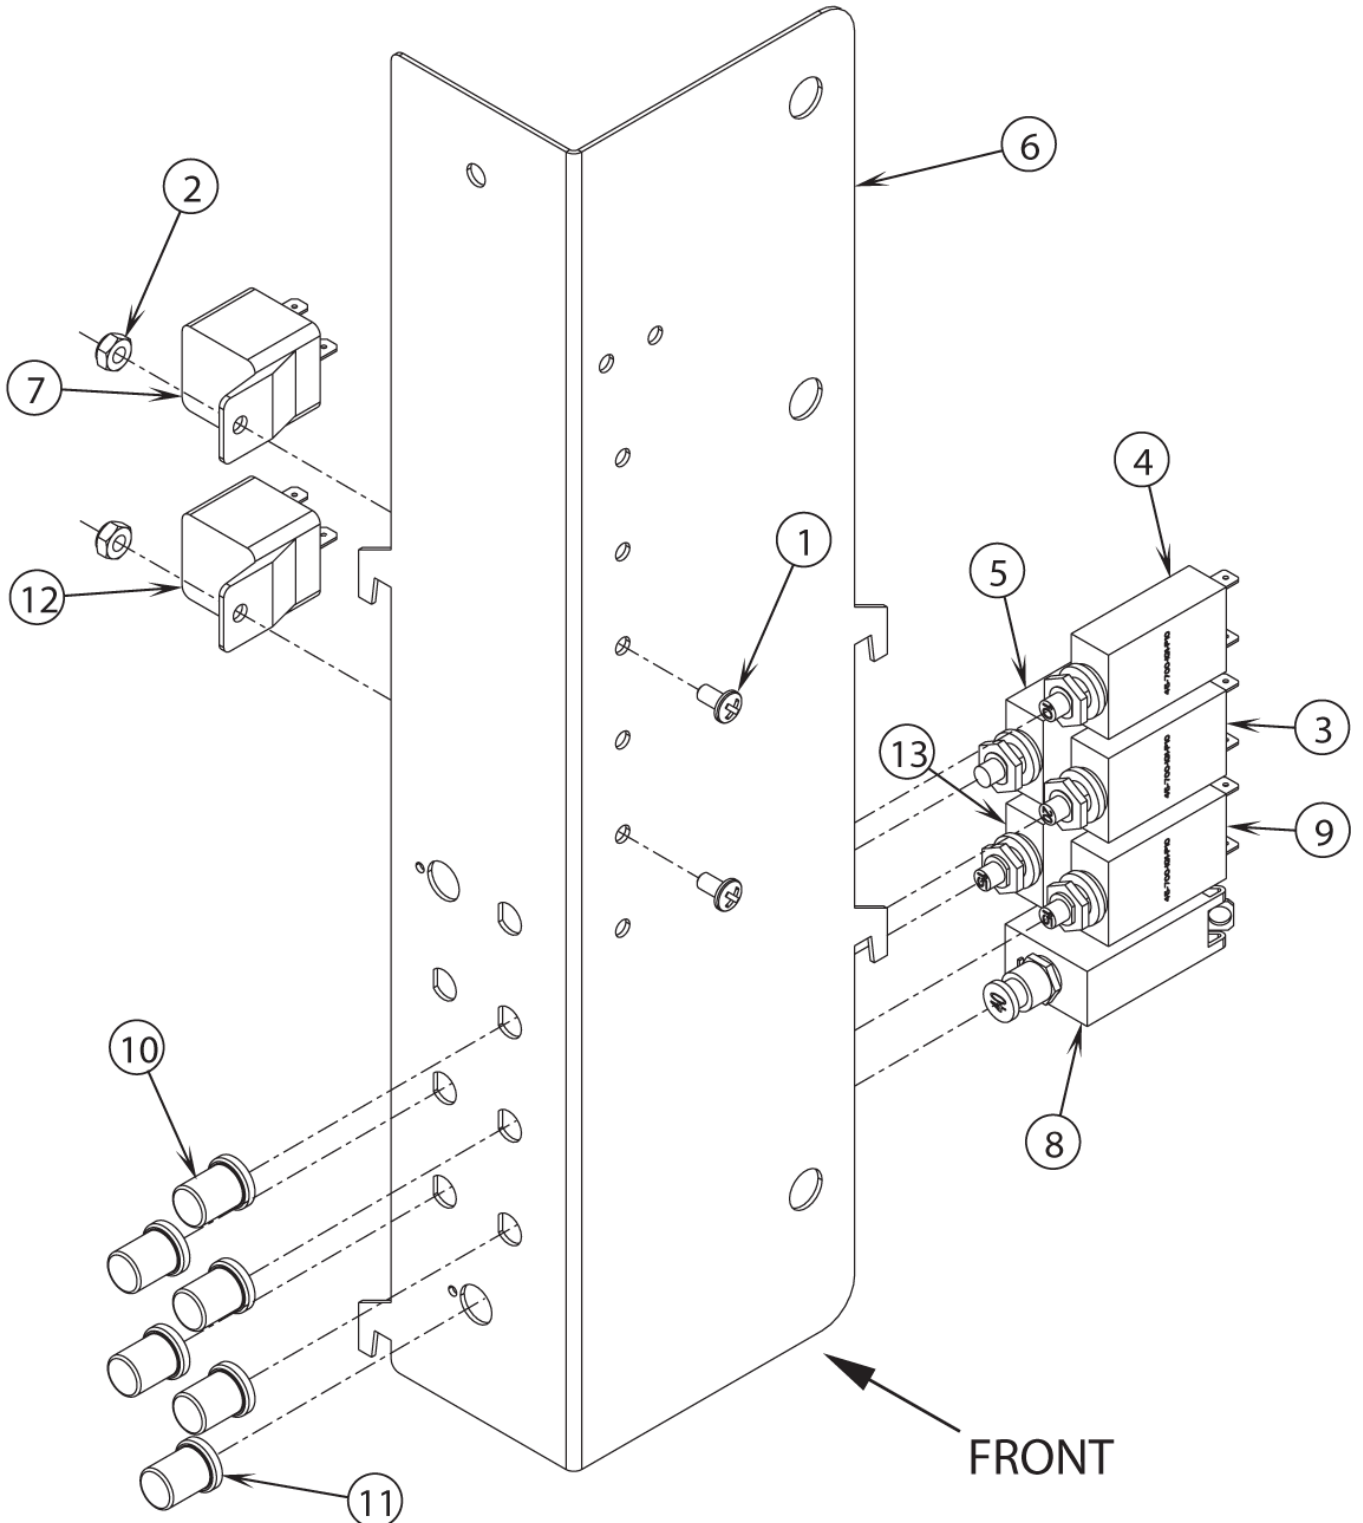

CIRCUIT BREAKER ASSY (GAS/PROPANE/DUAL)

SR 1800 P/G/D

14-04-2013

Part List ID

F89119

21

CIRCUIT BREAKER ASSY (GAS/PROPANE/DUAL

SR 1800 P/G/D

14-04-2013

Part List ID F89119

22

Pos	Part no.	Qty	Description	
0	56418388	1	CIRCUIT BREAKER ASSEMBLY (SEE ASSOCIATED PAGES)	opane/dual fuel
1	56002043	2	Scr Pan Hd Phil 10-24 x .	
2	56002832	2	Nut Hex Nyl	
3	56168444	1	Circuit Breaker 8A	Shaker Motor - F5
4	56387316	1	Circuit Breaker 10A	Horn - F6
5	56395454	1	Circuit Breaker 20A	Head Lights / Tail Lights - F4
6	56418173	1	PANEL CIRCUIT BREAKER	
7	56418387	1	RELAY HOPPER DOOR / K6	
8	56452193	1	Circuit Breaker__E00182	Main - F1
9	56454538	1	Circuit breaker	Ignition Circuit - F2
10	56459367	5	Boot reset button	
11	56459368	1	Boot reset button	
12	56491862	1	Relay W/Mtg Bracket	
13	56454538	1	Circuit breaker	Accessory Circuit 1 - F3