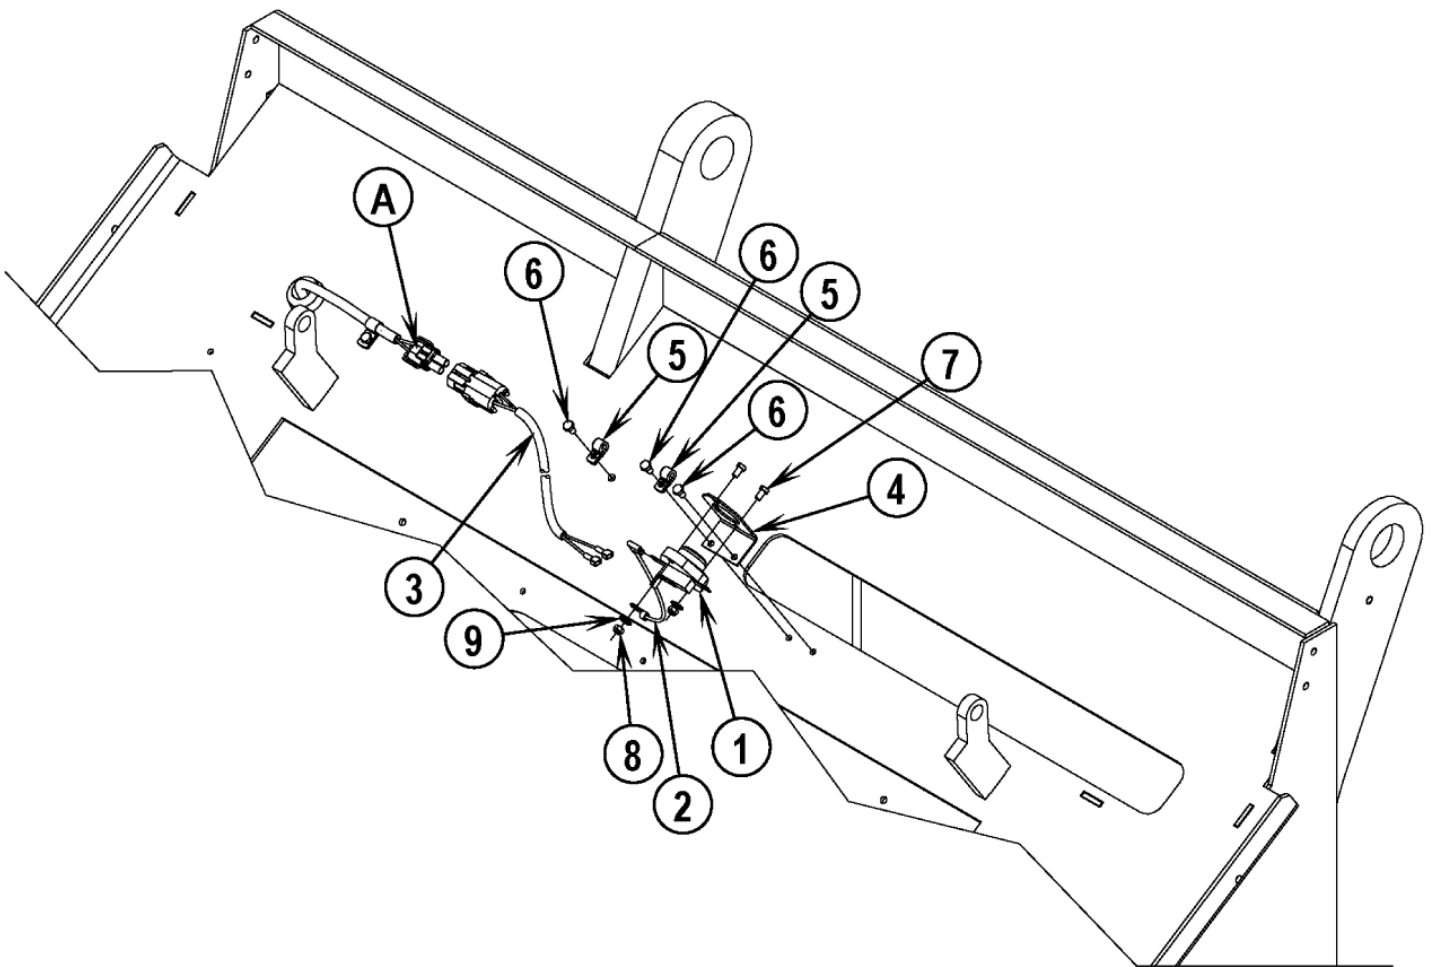

56418420 - Temperature Switch Kit

SR 1800 P/G/D

14-04-2013

Part List ID
IS56040691

107

56418420 - Temperature Switch Kit

SR 1800 P/G/D

14-04-2013

Part List ID
IS56040691

108

Pos	Part no.	Qty	Description
1	56418405	1	SWITCH HOPPER TEMP. (OPTI ONAL)
4	56418440	1	BRACKET
5	56323260	2	CLAMP CABLE
6	56009012	3	Screw
7	56002043	2	Scr Pan Hd Phil 10-24 x .
8	56009009	2	#10-24 MACHINE NUT
9	56009011	2	Washer