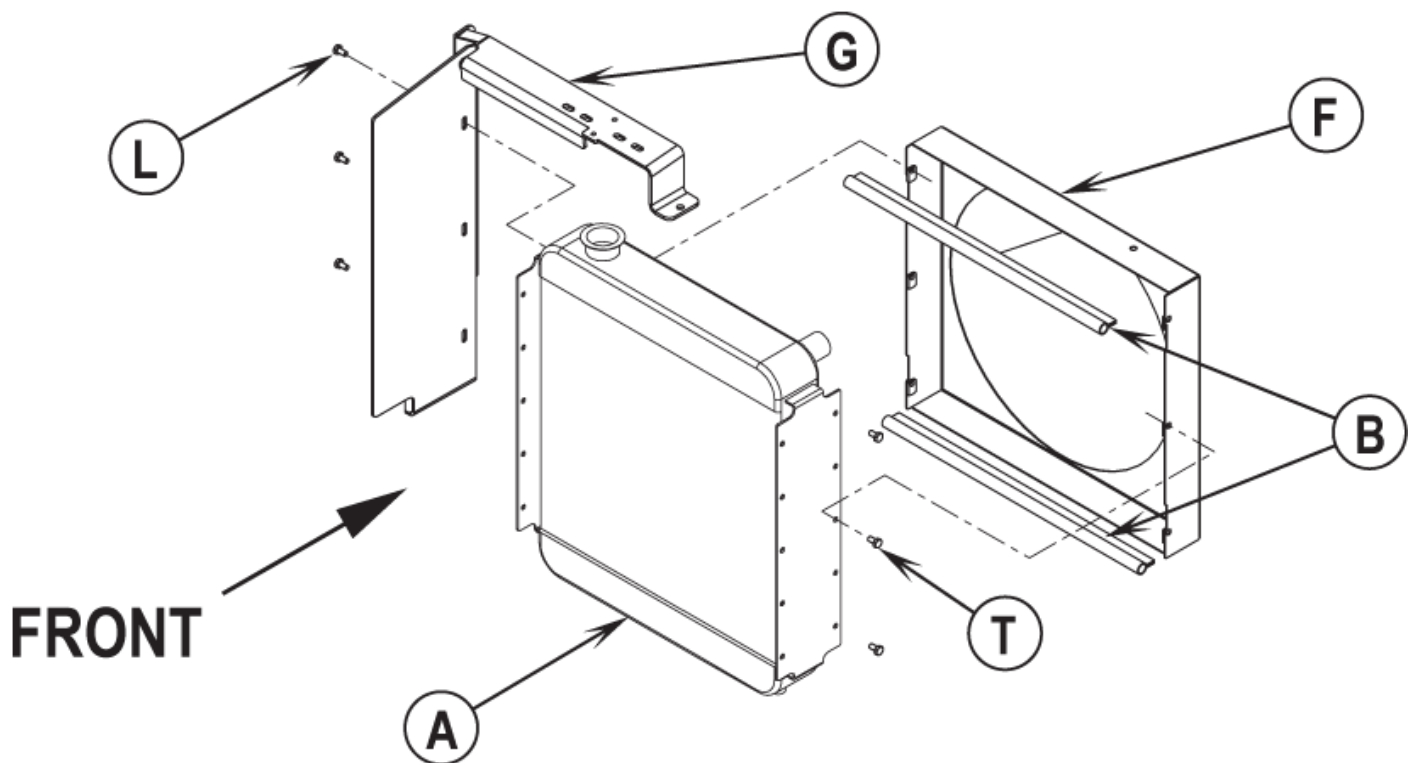

56419213 - Cab Blower Kit

SR 1800 P/G/D

14-04-2013

Part List ID
IS56040719F-IG3

120

Pos	Part no.	Qty	Description
1	56002063	2	Washer flat Sae 3/8
2	56002098	4	Washer flat Sae 1/4
3	56002663	2	Bolt 3/8-16 x 1
4	56002667	2	Scr Hex Hd 5/16-18 x .75
5	56002701	2	Nut Hex Lock 5/16-18
6	56002769	2	Nut Hex
7	56003454	4	SCREW
8	56009250	6	SCR HEX THD FORM 1/4-20 X .62
10	56352829	4	Clamp hose Sae 52
11	56207077	1	SWITCH TOGGLE DPST
12	56419214	1	CAB FAN ASSY
13	56419216	1	SEAL BUBBLE
14	56419217	1	Air Cleaner
21	56900229	1	FUSE, 10 AMP_E00170

56419304 / 56419305 - 4 Tube Radiator T.U. and

SR 1800 P/G/D

14-04-2013

Part List ID
IS56040733

121