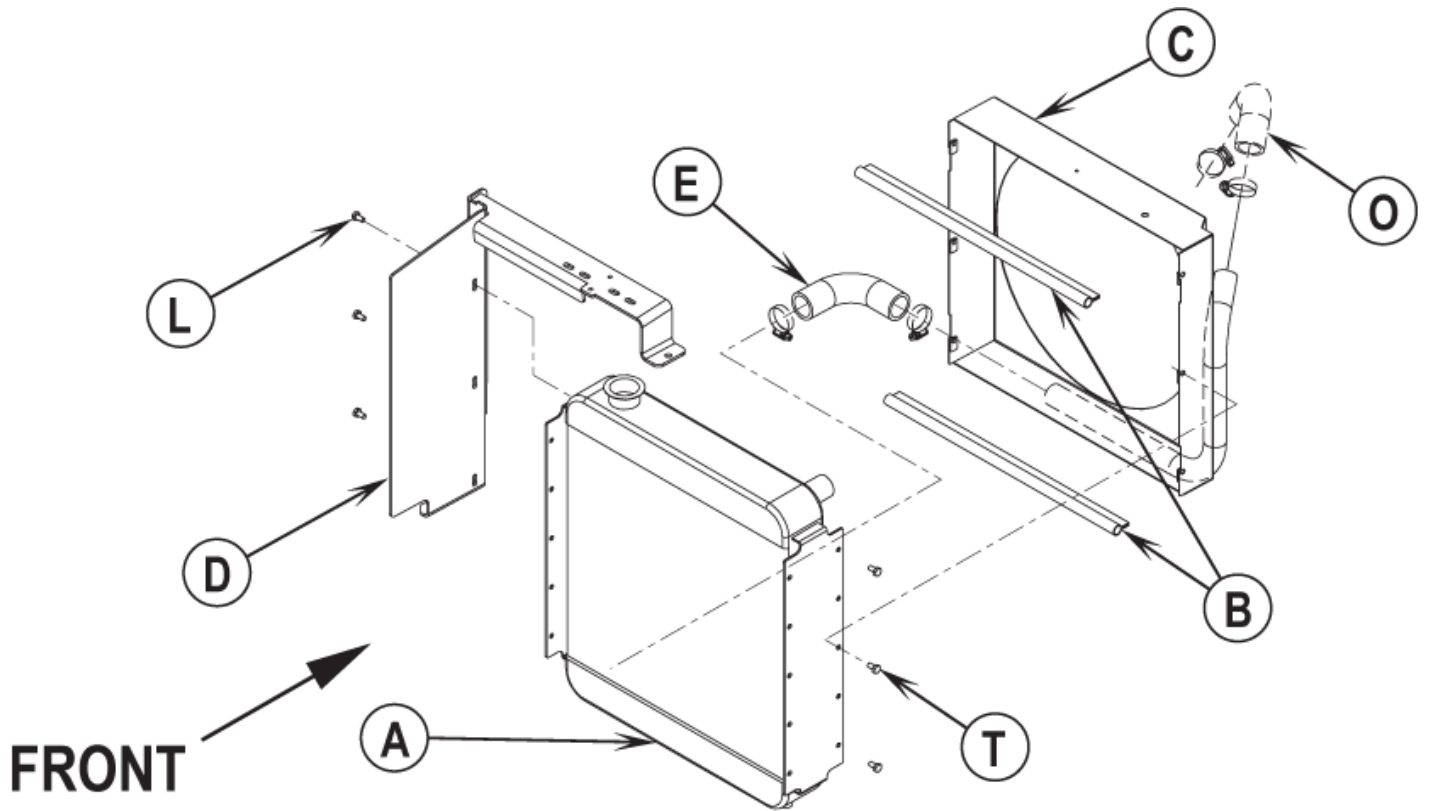

56419213 - Cab Blower Kit

SR 1800 P/G/D

14-04-2013

Part List ID
IS56040719F-IG3

120

Pos	Part no.	Qty	Description
1	56002063	2	Washer flat Sae 3/8
2	56002098	4	Washer flat Sae 1/4
3	56002663	2	Bolt 3/8-16 x 1
4	56002667	2	Scr Hex Hd 5/16-18 x .75
5	56002701	2	Nut Hex Lock 5/16-18
6	56002769	2	Nut Hex
7	56003454	4	SCREW
8	56009250	6	SCR HEX THD FORM 1/4-20 X .62
10	56352829	4	Clamp hose Sae 52
11	56207077	1	SWITCH TOGGLE DPST
12	56419214	1	CAB FAN ASSY
13	56419216	1	SEAL BUBBLE
14	56419217	1	Air Cleaner
21	56900229	1	FUSE, 10 AMP_E00170

56419304 / 56419305 - 4 Tube Radiator T.U. and

SR 1800 P/G/D

14-04-2013

Part List ID
IS56040733

121