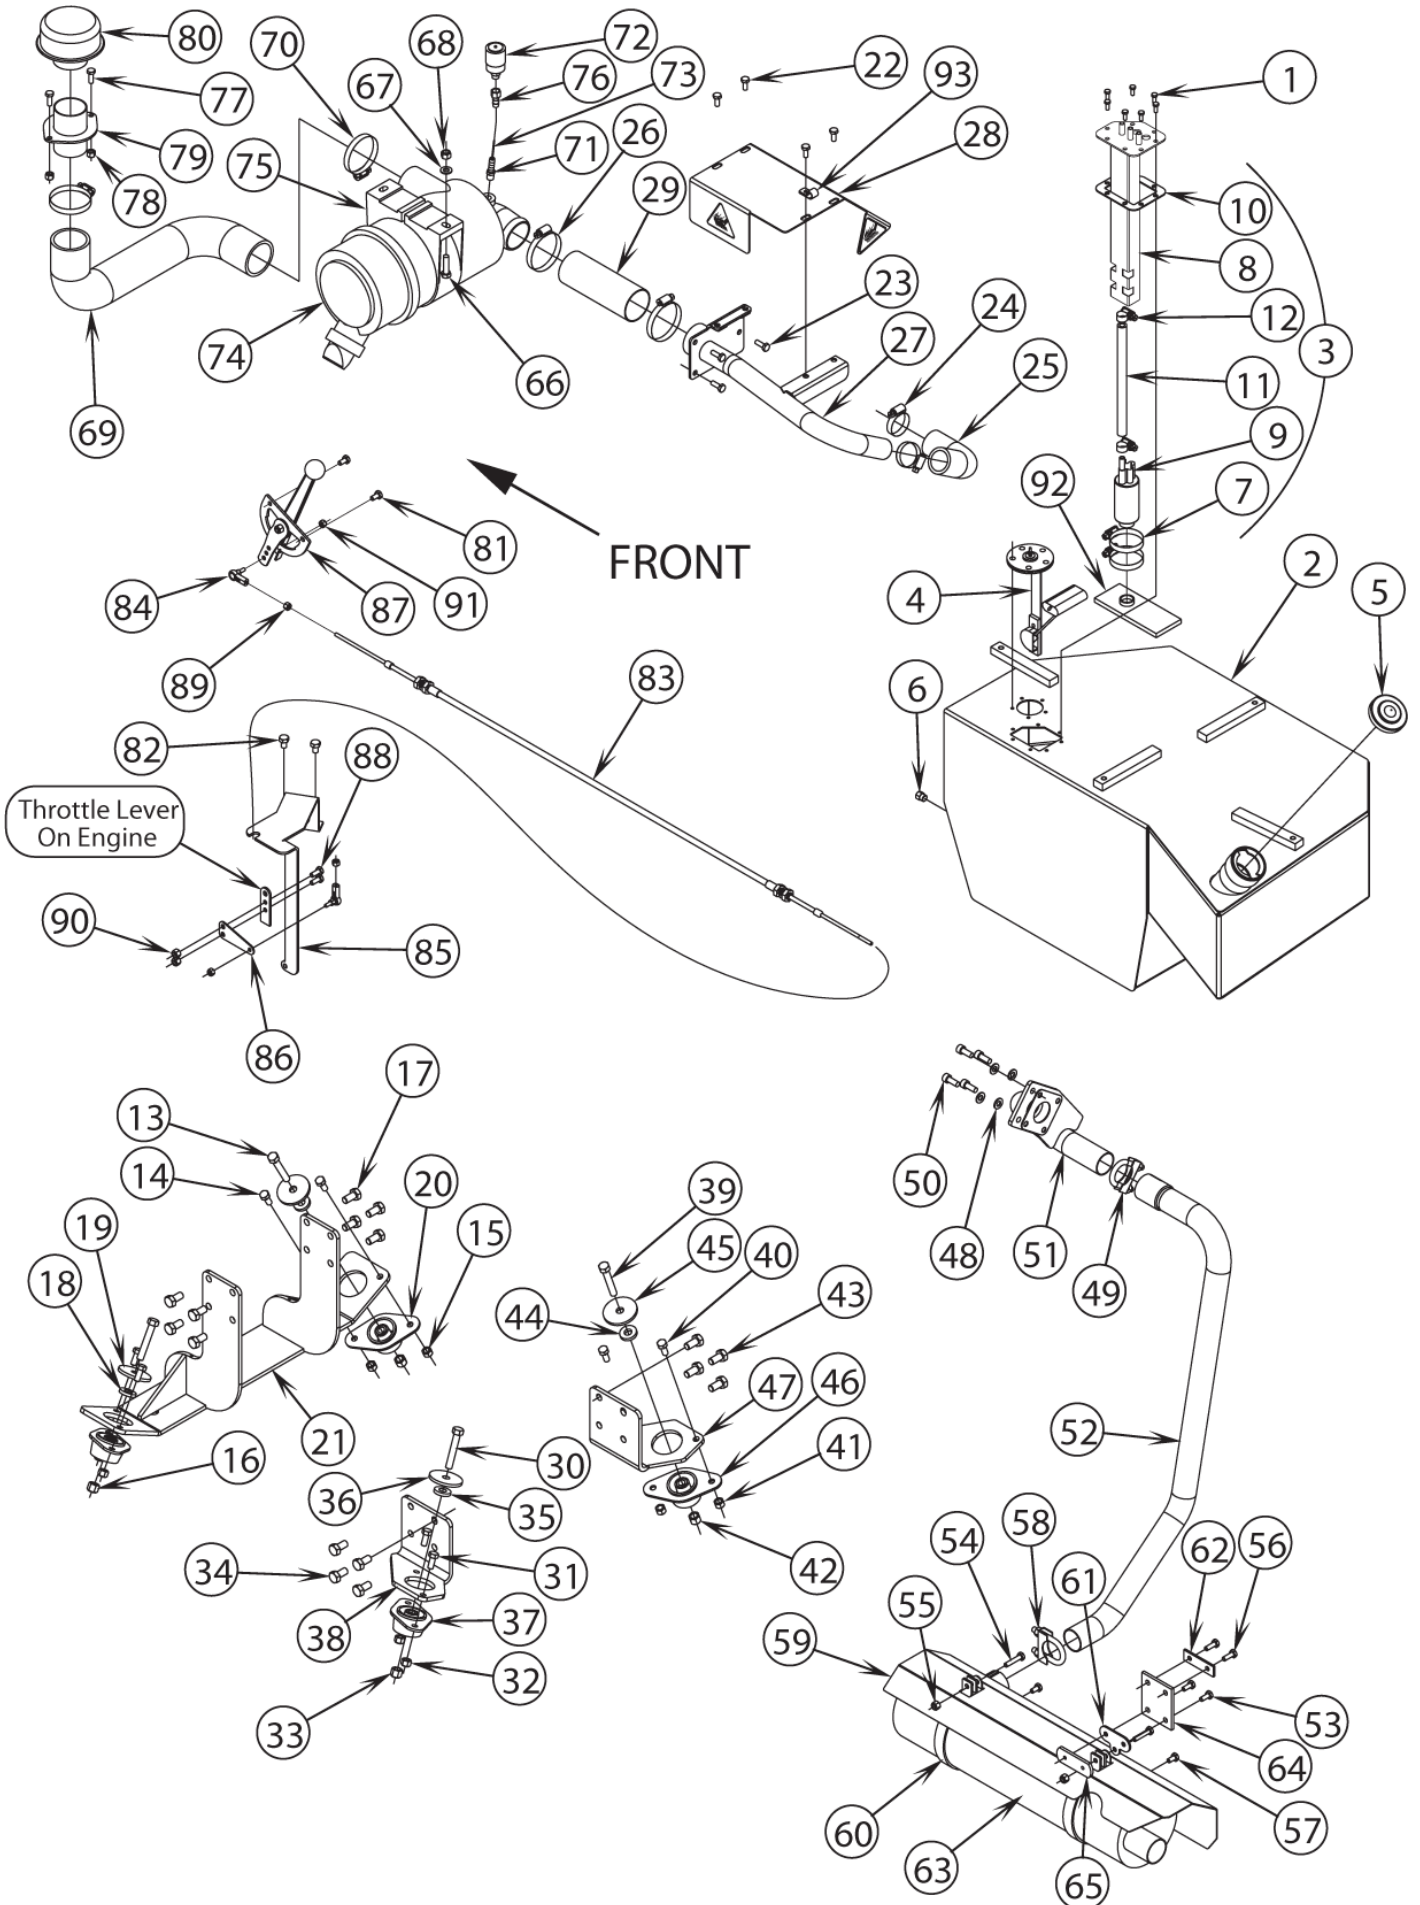

DIESEL ENGINE SYSTEM COMPONENTS

SR 1800 P/G/D

14-04-2013

Part List ID

F89149

59

DIESEL ENGINE SYSTEM COMPONENTS

SR 1800 P/G/D

14-04-2013

Part List ID
F-89149

60

Pos	Part no.	Qty	Description	
0	56418508	1	FUEL TANK ASSEMBLY	Pos. 1-12, 92
0	56419050	1	RIGHT ENGINE MOUNT ASSY	Pos. 30-38 - Note 1
0	56419051	1	LEFT ENGINE MOUNT ASSY	Pos. 39-47 - Note 1
0	56419056	1	MUFFLER ASSY	Pos. 53-65
0	56419058	1	AIR CLEANER ASSEMBLY	Pos. 66-80
0	56419082	1	THROTTLE CABLE ASSY	Pos. 81-91
0	56419169	1	EXHAUST PIPE ASSEMBLY	Pos. 48-52
0	56419313	1	INLET HOOD ASSY.	Pos. 77-80 - TSBUS2001-735
1	56009039	7	Screw Hex 10-24 x 1/2	
2	56418185	1	FUEL TANK WELDMENT	
3	56418794	1	FUEL PUMP ASSEMBLY	
4	56478358	1	SENDER FUEL LEVEL RE437A	
5	56419318	1	CAP NON VENTED	After SN 1451898 - TSBUS2001-734
5	56478502	1	CAP FUEL TANK	Before SN 1451899 - TSBUS2001-734
6	56481546	1	PLUG, 1/8-27 NPT_E00040	
7	56329145	2	Clamp hose Sae 24E00047	
8	56418789	1	FUEL PUMP BRACKET	
9	56418793	1	Fuel Pump	
10	56418795	1	GASKET	
11	56380453	1	HOSE FUEL 30R10	
12	56418933	1	REAR ENGINE MOUNT ASSY	Pos. 13-21 - Note 1
12	56419594	1	REAR ENGINE MOUNT ASSEMBLY	Pos. 13-21 - Note 1
12	56756364	2	Clamp hose Sae #4_E00047	
13	56002058	2	SCR HEX 3/8-16 X 2.25	
14	56002667	4	Scr Hex Hd 5/16-18 x .75	
15	56002701	4	Nut Hex Lock 5/16-18	
16	56002769	2	Nut Hex	
17	56003185	8	SCR HEX THD/HD 1410-1	
18	56009106	2	WSH, FLT .453X1.000X.179	
19	56009274	2	WASHER	
20	56418099	1	MOUNT ISOLATOR	
20	56419300	2	MOUNT ISOLATOR	
21	56418932	1	WELDMENT,ENGINE MOUNT	Note 1
21	56419004	1	AIR TUBE ASSY	Pos. 22-29, 93
21	56419590	1	ENGINE MOUNT WELDMENT	Note 2
22	56001836	4	Scr Hex Hd 1/4-20 x .62	
23	56009018	3	Bolt	
24	56131601	2	Clamp Hose SAE16	
25	56418227	1	HOSE LOWER RADIATOR	
26	56440213	2	Clamp hose Sae #32E00047	
27	56419000	1	AIR TUBE WELDMENT	
28	56419093	1	HEAT SHIELD	

Note 1: Used before SN 1703363

Note 2: Used after SN 1703362