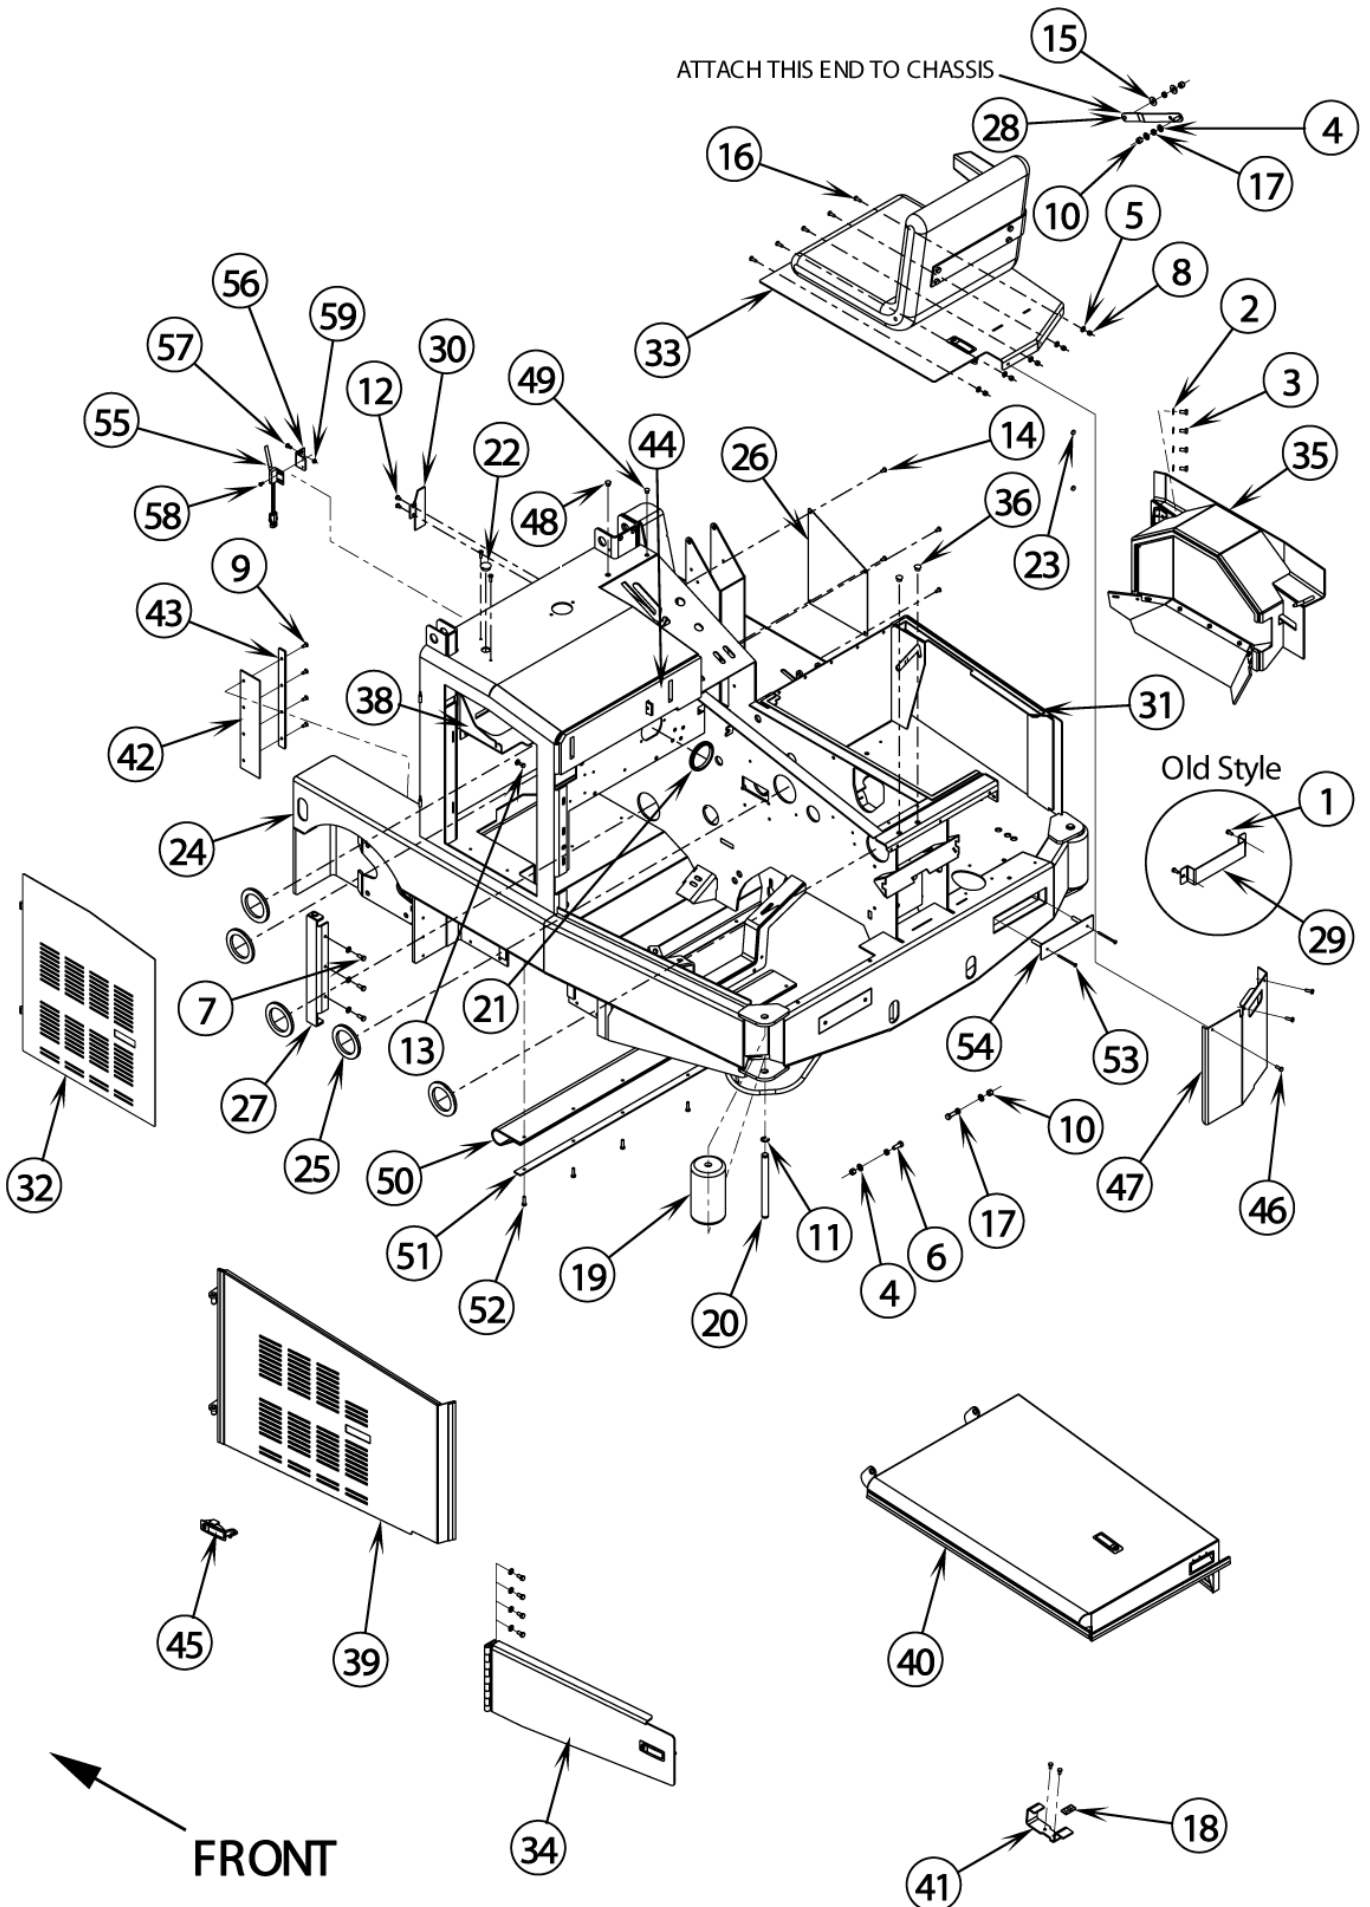

CHASSIS SYSTEM-1

SR 1800 P/G/D

14-04-2013

Part List ID F8913

3

CHASSIS SYSTEM-1

SR 1800 P/G/D

14-04-2013

Part List ID

F-8913

4

Pos	Part no.	Qty	Description	
1	56001836	4	Scr Hex Hd 1/4-20 x .62	
2	56001939	11	Washer flat Sae 5/16	
3	56002035	8	Scr Hex Hd 5/16-18 x .62	
4	56002063	4	Washer flat Sae 3/8	
5	56002098	6	Washer flat Sae 1/4	
6	56002663	2	Bolt 3/8-16 x 1	
7	56002667	3	Scr Hex Hd 5/16-18 x .75	
8	56002708	5	Nut Hex Nyloc 1/4-20	
9	56002711	8	1/4-20 X 7/8 FLT HD SCREW	
10	56002769	4	Nut Hex	
11	56003266	4	Retaining Ring	
12	56009019	2	Screw	
13	56009033	3	Screw Hex Thd Form 1/4 2	
14	56009126	4	SCR PANPHILTHD 1/4-20X.75	
15	56009213	2	SH,FLT .382X1.000X.075	
16	56009248	7	SCR HEX THD FORM 1/4-20 X .75	
17	56366013	4	Bushing .37x.62x.18Cv 19H	
18	56402940	2	BUMPER	
19	56409335	2	Bumper Roller	
20	56409336	2	Pin	
21	56416516	1	GROMMET	
22	56416593	1	PLUG BUTTON	
23	56416668	2	BUMPER SELF ADHESIVE	
24	56418015	1	CHASSIS WELDMENT	
25	56418198	5	GROMMET	
26	56418413	1	COVER ACCESS	
27	56185264	2	BEARING FLANGE	Not Shown
27	56418590	1	HINGE WELDMENT	Not Shown
27	56418592	1	HINGE ASSEMBLY	
28	56418706	1	LIFT LINK WELDMENT	
30	56419331	1	DEFLECTOR	
31	56418831	1	GASKET SEAT PLATE	
32	56418583	1	TOWER DOOR ASSY	
32	56418584	1	LEFT DOOR WELDMENT	Not Shown
32	56418875	1	GASKET TOWER DOOR	Not Shown
32	56455979	1	LOCKABLE DOOR LATCH CR 1300	Not Shown
33	56418498	1	SEAT PLATE ASSY	See Chassis System-2
34	56418195	1	LF DOOR ASSY	See Chassis System-2
35	56418064	1	RT. DOOR ASSY.	See Chassis System-2
36	56419183	3	PLUG,CAP	
38	56419032	1	TRAY ,BATTERY	
39	56419103	1	SIDE DOOR ASSY (DIESEL)	Diesel

Note 1: There is now a new style taillight cover. Cover (54) is bolted into the chassis from the outside, and the old style cover (29) was bolted into the chassis from the inside of the machine.

Note 2: Machines after Serial Number 1477900 have this interlock switch mounted to the chassis. See TSBUS2001-745. Machines before this SN can be updated with "Interlock Switch Kit" PN 56419348.