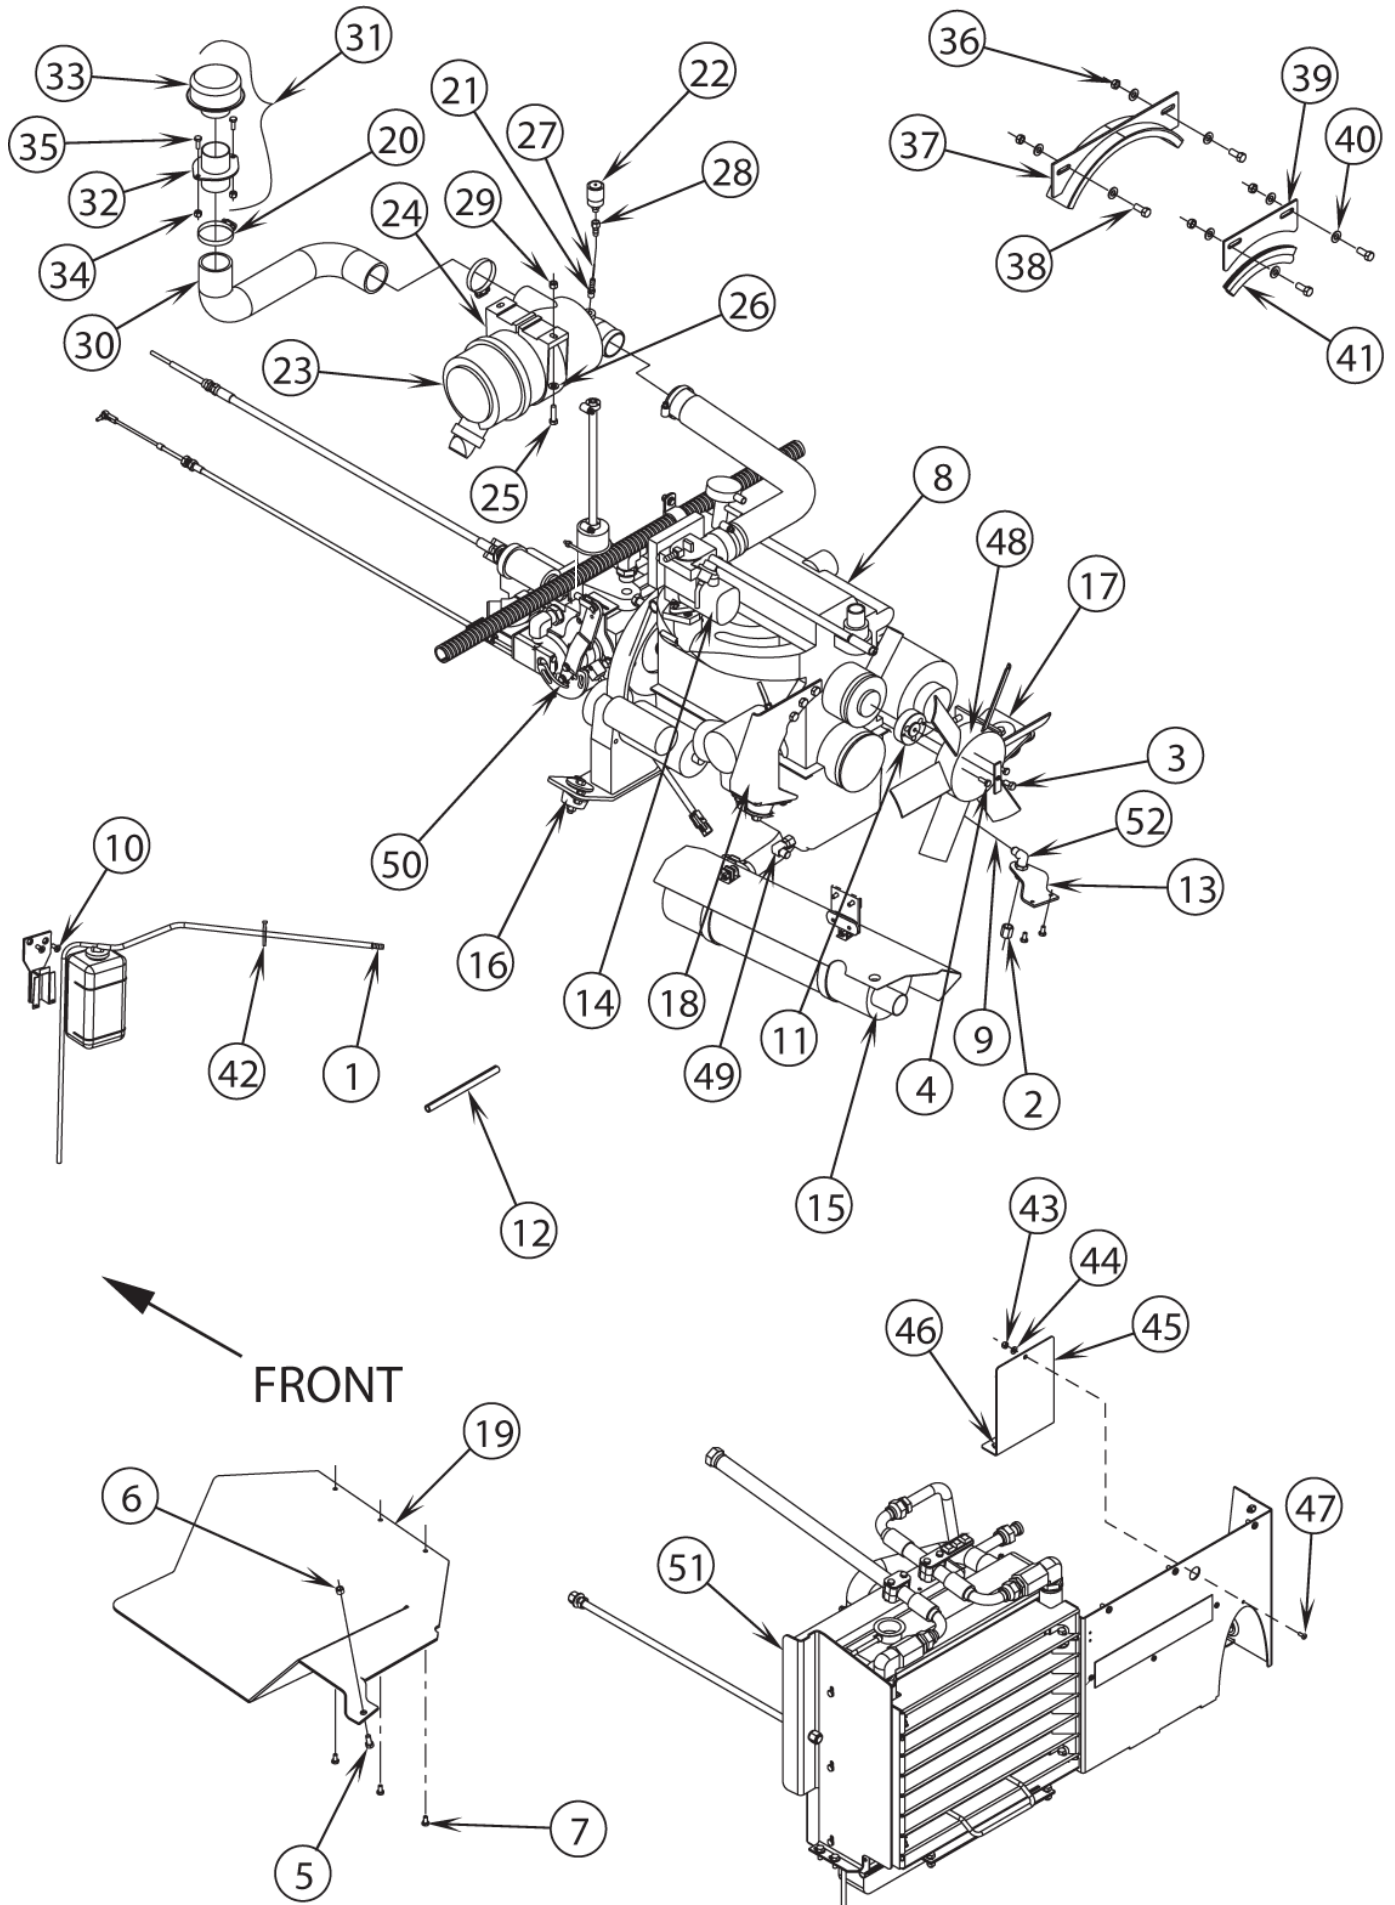

GASOLINE ENGINE SYSTEM

SR 1800 P/G/D

14-04-2013

Part List ID
F89153

66

GASOLINE ENGINE SYSTEM

SR 1800 P/G/D

14-04-2013

Part List ID
F-89153

67

Pos	Part no.	Qty	Description	
0	56002035	1	Scr Hex Hd 5/16-18 x .62	Not Shown
0	56002155	2	Scr Hex Hd 1/4-20 x .75 replaced by 56002093	Not Shown
0	56418719	1	ENGINE STARTER	Not Shown
0	56418725	1	FAN BELT ENGINE	Not Shown
0	56418726	1	ENGINE THERMASTAT	Not Shown
0	56418729	1	SWITCH ENGINE OIL PRESSUR E	Not Shown
0	56418907	1	STANDOFF BATTERY (USED W ITH 56469193)	Used with 56469193 - Not Shown
0	56419301	1	STIFF ENGINE MOUNT KIT	Optional
0	56419361	1	SOFT ENGINE MOUNT KIT	Optional
0	56462862	1	Filter Oil	Not Shown
0	56462887	1	IGNITION COIL ASSY.	TSBUS2001-782 - Not Shown
0	56463575	1	SPARK PLUG WIRE SET	TSBUS2001-782 - Not Shown
0	56463608	1	ALTERNATOR	Not Shown
0	56463854	1	SPARK PLUG WIRE SET	TSBUS2001-782 - Not Shown
0	56463859	1	IGNITION COIL	TSBUS2001-782 - Not Shown
0	56469193	1	CLAMP SET, BATTERY	Not Shown
1	56418777	1	BARB CONNECTOR	Not Shown
2	56900917	1	CAP,FLARE TUBE END	
3	56002035	1	Scr Hex Hd 5/16-18 x .62	
4	56002155	2	Scr Hex Hd 1/4-20 x .75 replaced by 56002093	
5	56002667	1	Scr Hex Hd 5/16-18 x .75	Gas/dual fuel
6	56002701	1	Nut Hex Lock 5/16-18	
7	56009033	5	Screw Hex Thd Form 1/4 2	Gas/dual fuel
8	56418101	1	ENGINE 1.3 L	
9	56418315	1	HOSE	
10	56009079	2	Scr Flt Phil Thd form 1/	
12	56418918	1	CONDUIT	
13	56418951	1	BRACKET OIL DRAIN	
14	56418731	1	PROPANE ASSEMBLY	Propane - see Propane Assembly
14	56418733	1	GASOLINE ASSEMBLY (SEE AS SOCIATED PAGES)	Gas - see Gasoline Assembly
17	56418781	1	LEFT ENGINE MOUNT ASSEMBLY (ø32-40)	See Gasoline Engine System Components
18	56418782	1	RIGHT ENGINE MOUNT ASSEMBLY (ø32-37, 39-41)	See Gasoline Engine System Components
19	56418850	1	FUEL TANK GUARD WELDMENT (GASOLINE AND DUAL FUEL M	
19	56419058	1	AIR CLEANER ASSEMBLY	Pos. 20-35
20	56440213	2	Clamp hose Sae #32E00047	
21	56477523	1	BARB 5/16 X 1/8 E00039	
22	56478461	1	SERVICE INDICATOR RE442DA	
23	56482028	1	Filter safety	Not Shown
23	56482029	1	Filter Primary	Not Shown
23	56482478	1	CLEANER AIR	
24	56482621	1	BAND ASSY	
25	56001834	2	Scr Hex Hd 5/16-18 x 1.25	
26	56001939	2	Washer flat Sae 5/16	

Note 1: Earlier machines without the Inlet Hood Assembly can be updated to include the Inlet Hood by ordering kit # 56419321. See TSBUS2000-735.