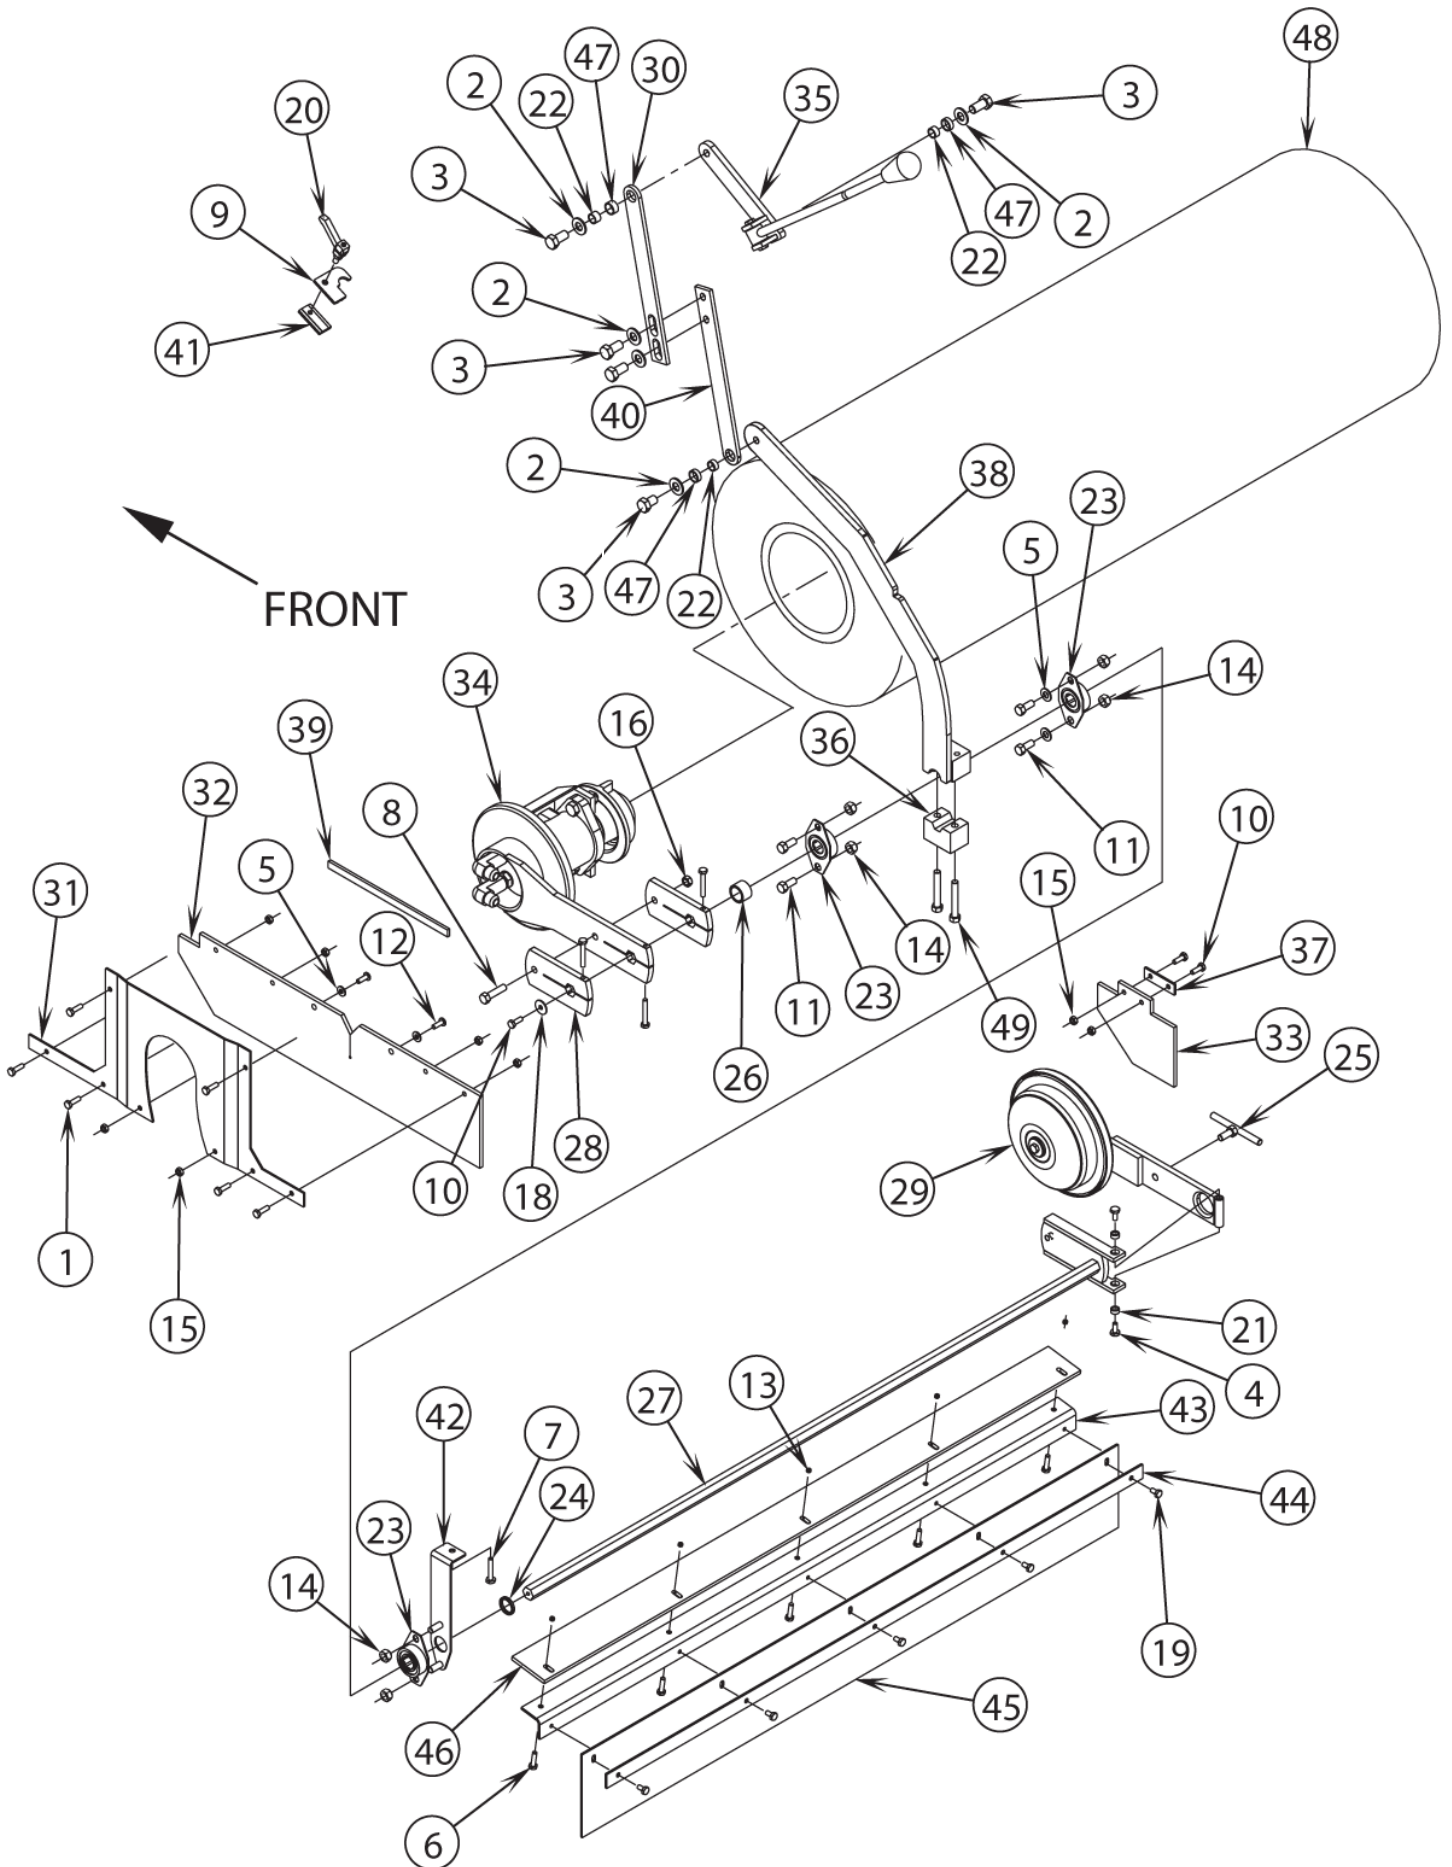

MAIN BROOM SYSTEM

SR 1800 P/G/D

14-04-2013

Part List ID

F89129

33

MAIN BROOM SYSTEM

SR 1800 P/G/D

14-04-2013

Part List ID

F-89129

34

Pos	Part no.	Qty	Description
1	56001821	6	Scr Hex Hd 1/4-20 x .88
2	56001879	5	Washer flat Sae 1/2
3	56001996	5	SCR HEX HD 1/2-13 X .75
4	56002035	2	Scr Hex Hd 5/16-18 x .62
5	56002063	4	Washer flat Sae 3/8
6	56002093	5	Scr Hex Hd 1/4-20 x 1.00
7	56002094	1	5/16-18 X 1-1/2 BOLT
8	56002095	1	Scr Hex Hd 3/8-16 x 1.50
9	56418906	1	STOP BROOM
10	56002155	3	Scr Hex Hd 1/4-20 x .75 replaced by 56002093
11	56002271	4	SCR HEX 3/8-16 X .88
12	56002711	2	1/4-20 X 7/8 FLT HD SCREW
13	56002708	5	Nut Hex Nyloc 1/4-20
14	56002769	6	Nut Hex
15	56002840	8	Nut Hex Nyl (s/s) replaced by 56002708
16	56002769	1	Nut Hex
17	56003484	2	SCR HEX HD 1/4-20 x 1.75
18	56009060	1	Washer
19	56009033	5	Screw Hex Thd Form 1/4 2
20	56416597	1	HANDLE ADJUSTABLE
21	56320595	2	Bushing .31x.50x.28Hc18M
22	56365030	3	BUSHING CA334D
23	56416086	3	BEARING HEX FLANGE
24	56416377	1	SPACER SHAFT
25	56416382	1	BROOM ARM WELDMENT
26	56418049	1	SPACER SHAFT
27	56418050	1	RIGHT HEX ARM WELDMENT
28	56418055	2	ARM HEX BROOM
29	56418056	1	IDLER HUB ASSEMBLY (SEE MAIN BROOM SYSTEM CONTINUE Broom System - continued
30	56418061	1	LINK LIFT
31	56418062	1	PLATE LEFT ACCESS
32	56418063	1	SKIRT LEFT
33	56418121	1	SKIRT BROOM HOUSING
34	56418194	1	DRIVE LUG ASSEMBLY (SE MAIN BROOM SYSTEM CONTINUED Broom System - continued
35	56418308	1	LIFT LEVER ASSEMBLY (SE MAIN BROOM SYSTEM CONTINUE Broom System - continued
36	56418701	1	BLOCK HEX CLAMP
37	56418376	1	STRSP RIGHT BROOM HOUSING
38	56418687	1	LIFT LINK WELDMENT
39	56418438	1	GASKET RS STRIP
40	56418554	1	LINK LIFT
41	56416411	1	STOP BROOM
42	56418650	1	BROOM ADJUSTER WELDMENT
43	56462157	1	SUPPORT BLADE