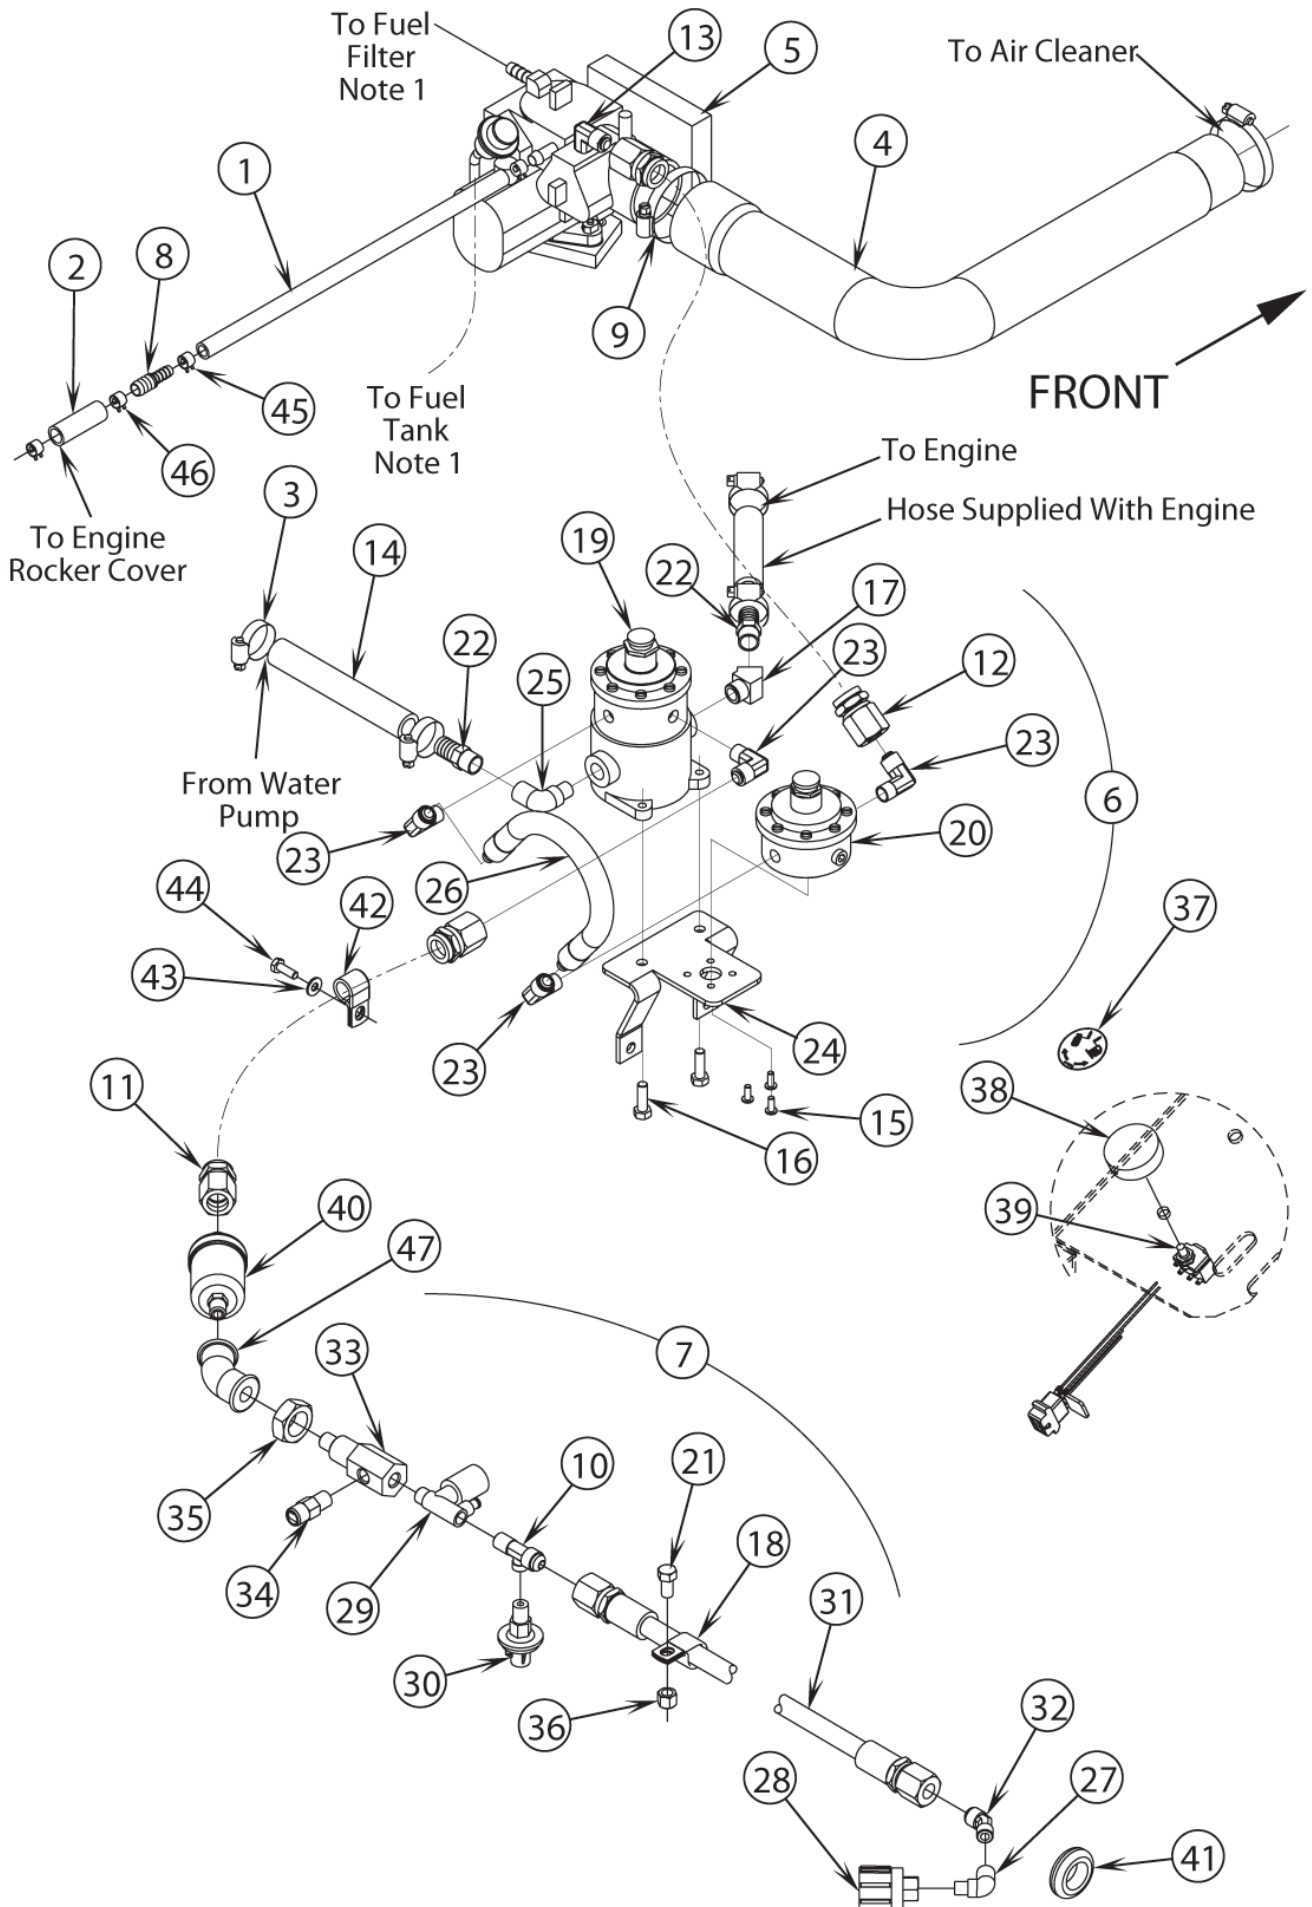

DUAL FUEL ASSEMBLY

SR 1800 P/G/D

14-04-2013

Part List ID
F89160

81

DUAL FUEL ASSEMBLY

SR 1800 P/G/D

14-04-2013

Part List ID F-89160

82

Pos	Part no.	Qty	Description	
1	56150231	14	TUBE PVC RS .375 E00189	
3	56112771	4	Clamp hose Sae 10 E00047	
4	56418429	1	HOSE AIR INLET	
5	56419161	1	DUAL FUEL INJECTION ASSY	Includes pos. 6, 46
7	56418626	1	FILTER ASSEMBLY (ø10, 25- 35)	Pos. 10, 18, 21, 27, 28, 30-36
8	56418669	1	REDUCER BARB	
9	56440213	2	Clamp hose Sae #32E00047	
10	56900921	1	TEE	
11	56456591	1	HOSE 5/16 X 28.0 E00067	
12	56418735	1	HOSE	
13	56456608	1	ELBOW 90DEG (-4-6B) E0054	
14	56418913	1	HOSE,HEATER	
15	56001993	3	Screw	
16	56003073	2	5/16-18 X 1 LOC BOLT	
17	56368938	1	ELBOW ST 1/4X45 BR E00029	
18	56419120	1	CLAMP,HOSE SUPPORT	
19	56419235	1	PRIMARY LPG REGULATOR ASS Y 12 PSI	
20	56419163	1	SECONDARY PLG REGULATOR A SSY	
21	56002663	1	Bolt 3/8-16 x 1	
22	56456436	2	BARB HOSE E00039	
23	56456608	4	ELBOW 90DEG (-4-6B) E0054	
24	56418540	1	BRACKET REGULATOR	
25	56900021	1	Elbow	
26	56418735	1	HOSE	
27	56369632	1	Elbow St 1/4X90 Br E00031	
28	56369675	1	COUPLER FEMALE CV140P	
29	56418305	1	FUEL LOCK OFF SOLENOID	
30	56418381	1	SWITCH N.C. PRESSURE	
31	56456591	1	HOSE 5/16 X 28.0 E00067	
32	56456598	1	ELBOW, MALE 45 DEG_E00543	
33	56418934	1	FITTING BULKHEAD	
34	56456624	1	VENT 1/4 NPT	
35	56002615	1	NUT HEX JAM 7/8-14	
36	56002769	1	Nut Hex	
38	56418688	1	KNOB	
39	56418409	1	ROTARY SWITCH	
40	56419381	1	FUEL FILTER, LP	
41	56486116	1	SLEEVE	
42	56419120	1	CLAMP,HOSE SUPPORT	
43	56002098	1	Washer flat Sae 1/4	
44	56009018	1	Bolt	
45	56419118	2	CLAMP,HOSE BAND	
46	56419119	2	CLAMP, HOSE BAND	

Note 1: Refer to the Gasoline System for the gasoline tank and related items.

Note 2: Refer to the Propane System for the Propane tank and related items.