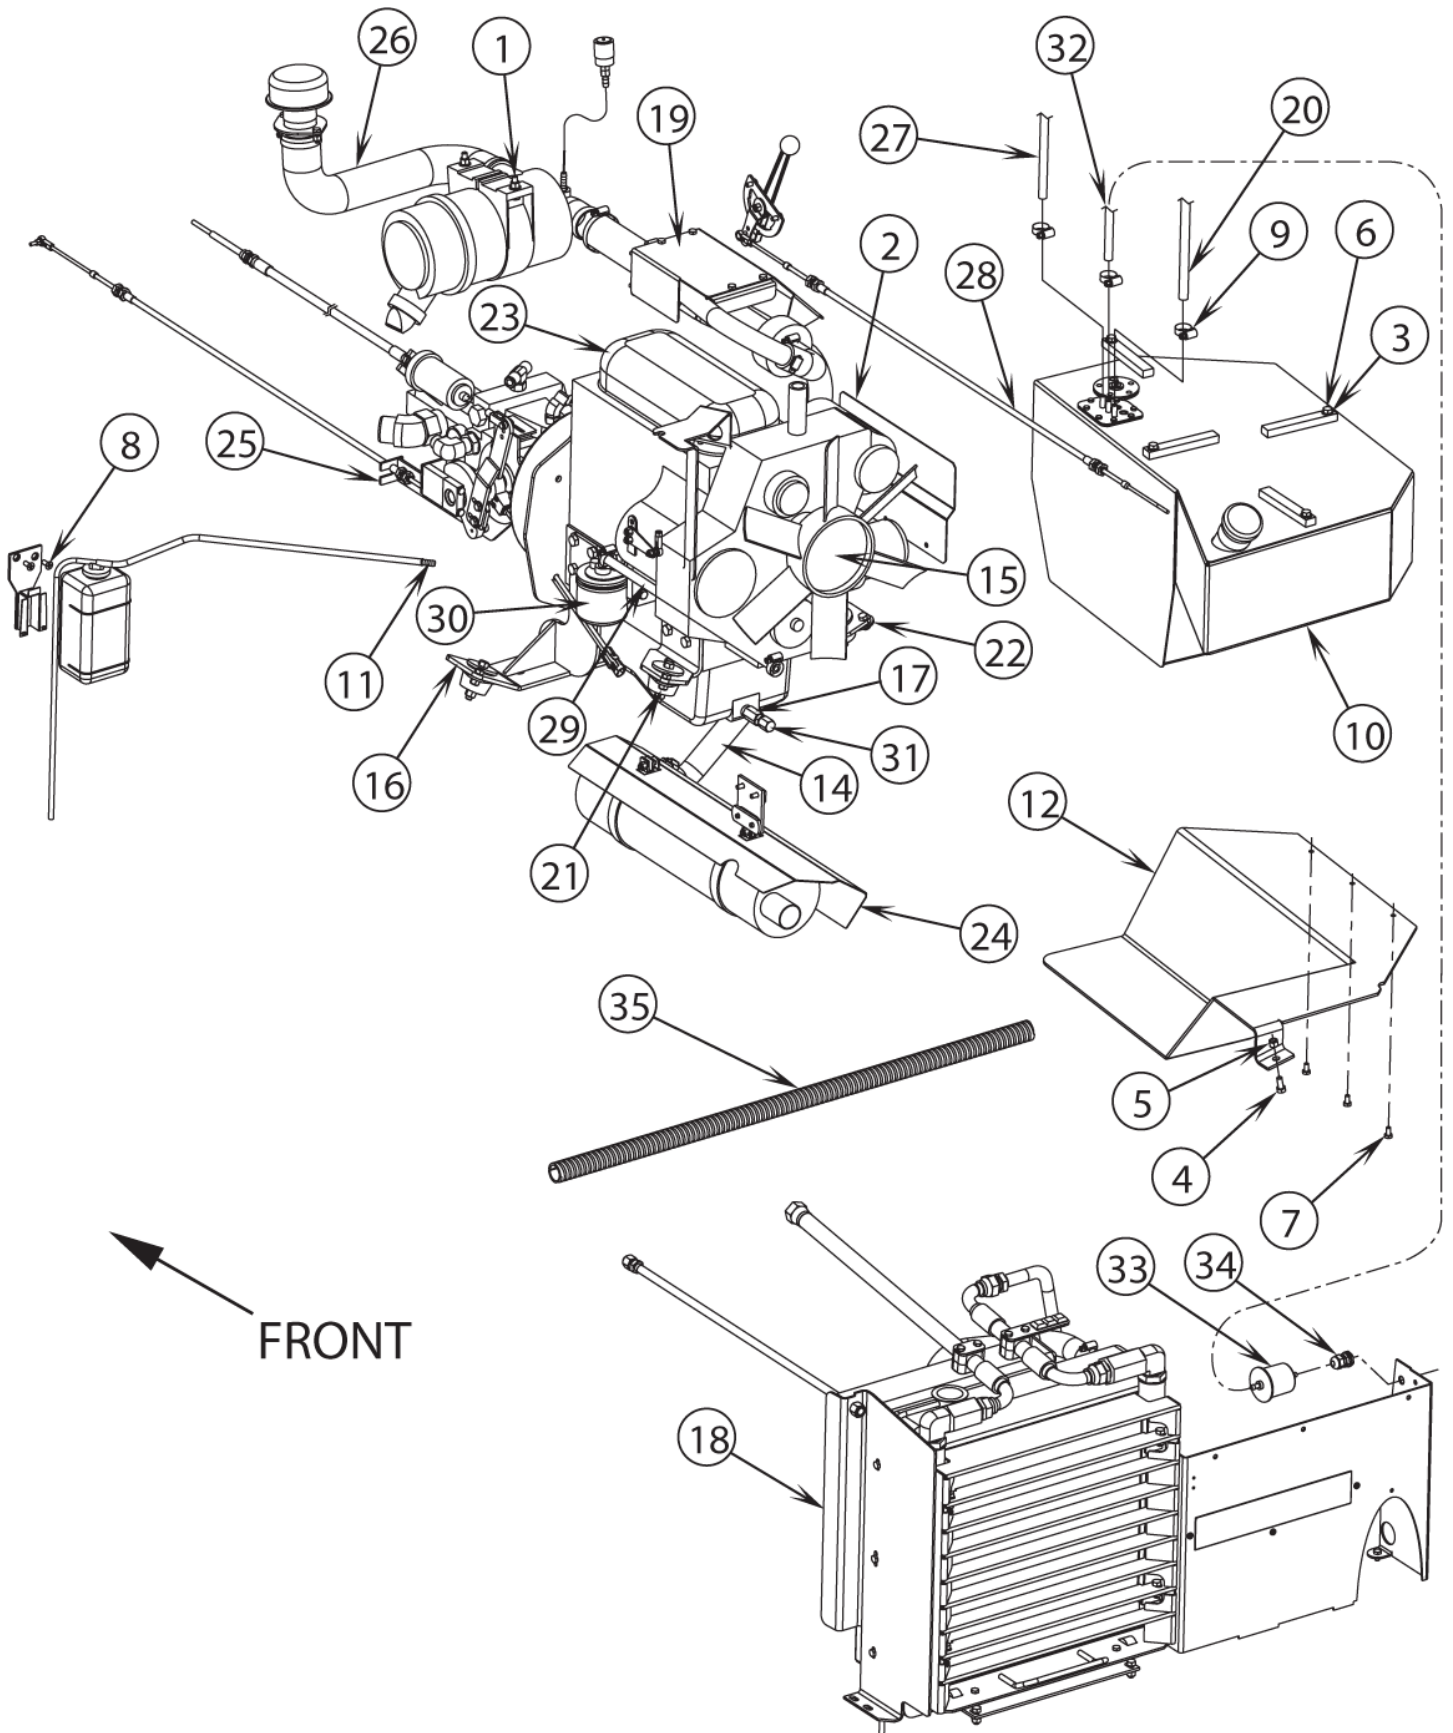

DIESEL ENGINE SYSTEM

SR 1800 P/G/D

14-04-2013

Part List ID
F89147

56

DIESEL ENGINE SYSTEM

SR 1800 P/G/D

14-04-2013

Part List ID
F-89147

57

Pos	Part no.	Qty	Description	
1	56001834	1	Scr Hex Hd 5/16-18 x 1.25	
2	56419257	1	HEAT SHIELD	
3	56001939	4	Washer flat Sae 5/16	
4	56002667	1	Scr Hex Hd 5/16-18 x .75	
5	56002701	2	Nut Hex Lock 5/16-18	
6	56002929	4	Bolt	
7	56009033	3	Screw Hex Thd Form 1/4 2	
8	56009079	2	Scr Flt Phil Thd form 1/	
9	56219932	7	Clamp hose Sae 6 E00047	
10	56418508	1	FUEL TANK ASSEMBLY	See Diesel Engine System Components
11	56418777	1	BARB CONNECTOR	
12	56418850	1	FUEL TANK GUARD WELDMENT (GASOLINE AND DUAL FUEL M	
14	56419169	1	EXHAUST PIPE ASSEMBLY	See Diesel Engine Components
15	56001836	4	Scr Hex Hd 1/4-20 x .62	Not Shown
15	56003368	4	SCR SOC HD M6 X 20.0	Not Shown
15	56418718	1	ENGINE COOLING FAN	
15	56418928	1	FAN SPACER	Not Shown
16	56418933	1	REAR ENGINE MOUNT ASSY	Before SN 1703363 - Note 2
16	56419594	1	REAR ENGINE MOUNT ASSEMBLY	After SN 1703362 - Note 2
17	56418938	1	FITTING,ADAPTER	
18	56418962	1	RADIATOR ASSEMBLY	See Radiator Assembly - diesel
19	56419004	1	AIR TUBE ASSY	See Diesel Engine System Components
20	56419035	1	HOSE,FUEL LINE	
21	56419050	1	RIGHT ENGINE MOUNT ASSY	Before SN 1703363 - Note 2
21	56419595	1	RIGHT ENGINE MOUNT ASSEMBLY	After SN 1703362 - Note 2
22	56419051	1	LEFT ENGINE MOUNT ASSY	Before SN 1703363 - Note 2
22	56419596	1	LEFT ENGINE MOUNT ASSEMBLY	After SN 1703362 - Note 2
23	56419052	1	ENGINE, DIESEL	
24	56419056	1	MUFFLER ASSY	See Diesel Engine System Components
25	56418783	1	LINKAGE ASSEMBLY (SEE DRIVE PEDAL LINKAGE)	See Linkage Assembly
26	56419058	1	AIR CLEANER ASSEMBLY	See Diesel Engine System Components
27	56419059	1	HOSE,FUEL LINE	
28	56419082	1	THROTTLE CABLE ASSY	
29	56492259	1	HOSE FUEL LINE E00556	
30	56419086	1	FUEL FILTER CARTRIDGE	
30	56419211	1	BRACKET, FUEL FILTER	Not Shown
31	56900003	1	CONNECTOR O/R 6 E00001	Not Shown
31	56900917	1	CAP,FLARE TUBE END	
32	56481684	1	TUBE RUBBER.25X48 E00529	After SN 1451898 - TSBUS2001-734
33	56492885	1	Fuel Filter Kit	After SN 1451898 - TSBUS2001-734
34	56323067	1	STRAIN RELIEF	After SN 1451898 - TSBUS2001-734
35	56418835	1	CONDUIT	Note 1

Note 1: Item 35 Conduit goes over item 20 Fuel Line.

Note 2: See "Diesel Engine System Components".