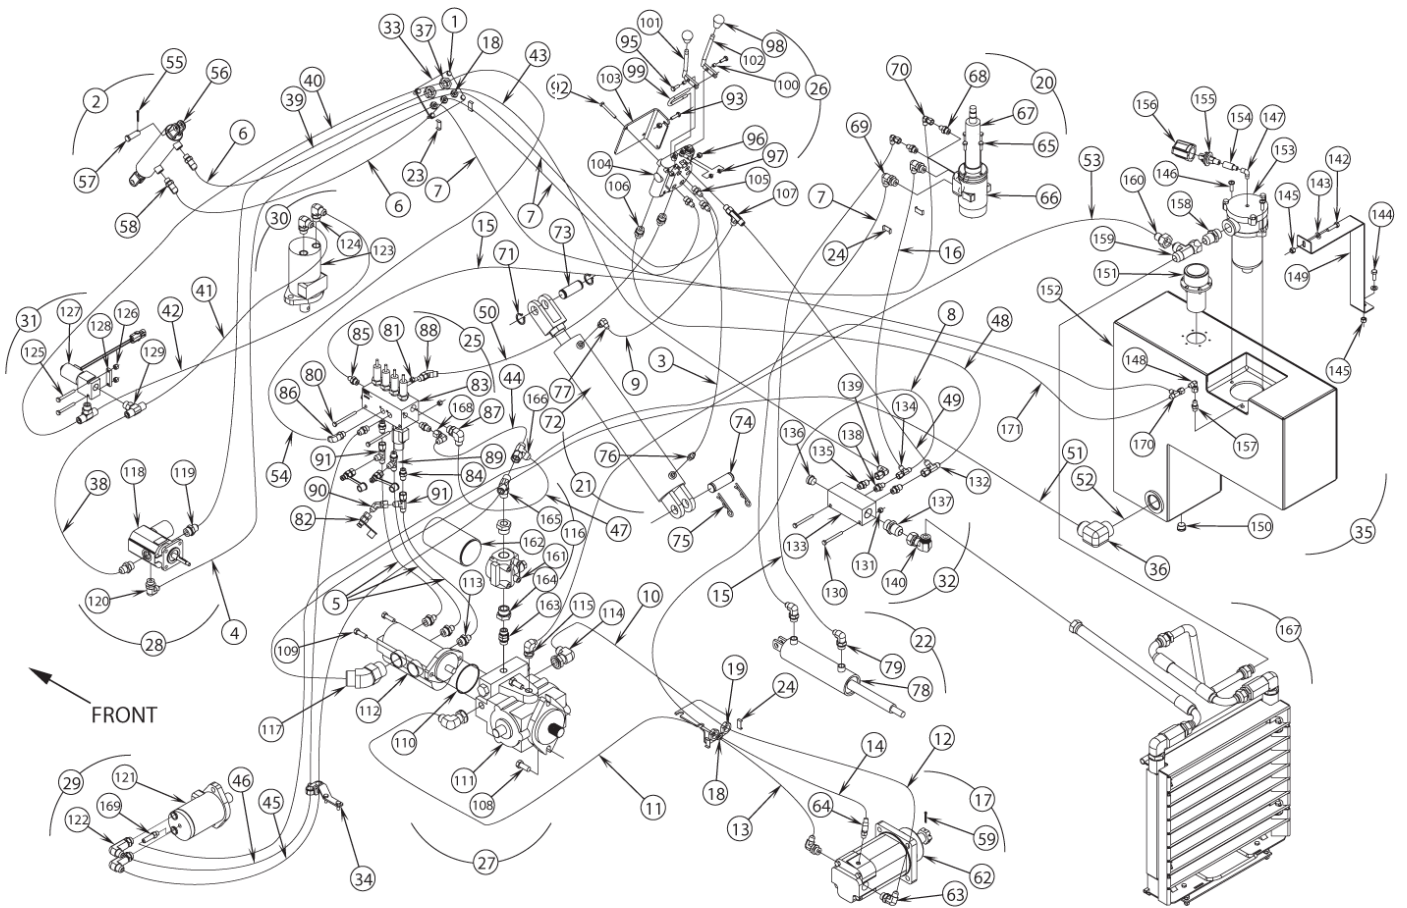

HYDRAULIC SYSTEM

SR 1800 P/G/D

14-04-2013

Part List ID

F89140

44

HYDRAULIC SYSTEM

SR 1800 P/G/D

14-04-2013

Part List ID

F-89140

45

Pos	Part no.	Qty	Description	
1	56009018	4	Bolt	
2	56416121	1	HOPPER DOOR CYLINDER ASSE MBLV (>59-62)	
3	56416487	1	HOSE	
4	56418312	1	HOSE	
5	56418315	3	HOSE	
6	56418321	2	HOSE	
7	56418333	4	HOSE	
8	56419182	1	HOSE ASSY	
9	56418338	1	HOSE	
10	56418346	1	HOSE	
11	56418347	1	HOSE	
12	56418348	1	HOSE	
13	56418349	1	HOSE	
14	56418350	1	HOSE	
15	56418351	2	HOSE	
16	56418352	1	HOSE	
17	56419655	1	WHEEL MOTOR ASSY	Pos. 59-64 - TSBUS2005-904
18	56418744	4	LOCKNUT BULKHEAD	
19	56418745	2	LOCKNUT BULKHEAD	
21	56418762	1	LIFT CYLINDER ASSEMBLY (ø 138-143)	Pos. 71-77
22	56418765	1	STEERING CYLINDER ASSY	Pos. 78-79
23	56462977	1	SLEEVE NYLON	
24	56463427	2	SLEEVE	
25	56418968	1	RELIEF BLOCK ASSY.	Pos. 80-91, 168
26	56418970	1	DIRECTIONAL CONTROL VALVE ASSY	Pos. 92-107
27	56418972	1	PUMP ASSY	Pos. 108-117 and 161-166
28	56418973	1	IMPELLER MOTOR ASSY	Pos. 118-120
29	56418975	1	MAIN BROOM MOTOR ASSY	Pos. 121-122, 169
30	56418977	1	SIDE BROOM MOTOR ASSY	Pos. 123-124
31	56418978	1	SIDE BROOM VALVE ASSY	Pos. 125-129
32	56418979	1	MANIFOLD HYDRAULIC ASSY	Pos. 130-140
33	56418980	1	PLATE,BULKHEAD	
34	56001833	1	Scr Hex Hd 1/4-20 x 1.50	Not Shown
34	56002155	2	Scr Hex Hd 1/4-20 x .75 replaced by 56002093	Not Shown
34	56002708	1	Nut Hex Ny loc 1/4-20	Not Shown
34	56418988	1	HOSE BRACKET ASSY	
34	56418989	1	BRACKET, HOSE	Not Shown
34	56492753	1	CLAMP 10 DBL. E00126	Not Shown
35	56418990	1	RESERVOIR ASSY	Pos. 142-160, 170
36	56419063	1	ELBOW E00614	
37	56419064	2	LOCKOUT,BULKHEAD	
38	56419065	1	HOSE ASSY	
39	56419066	1	HOSE ASSY