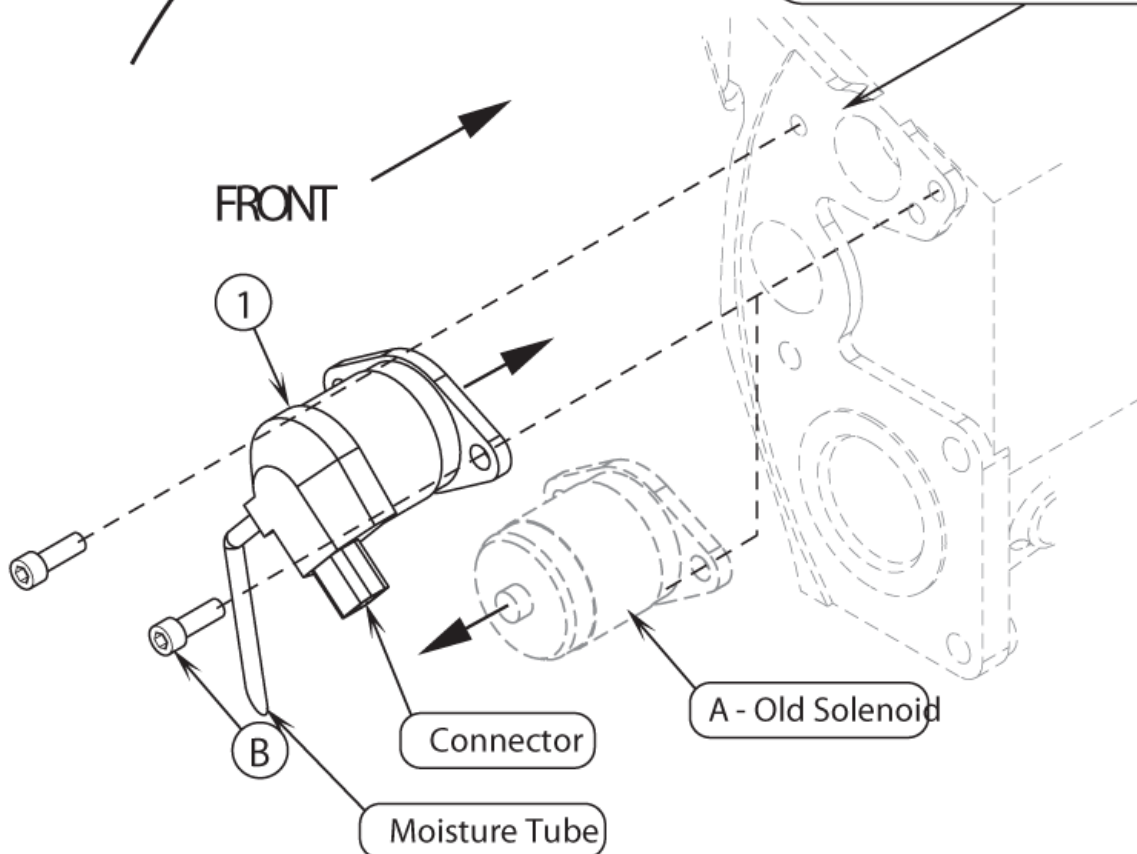

Thoroughly clean gasket surface
and apply thin coat of gasket sealant.