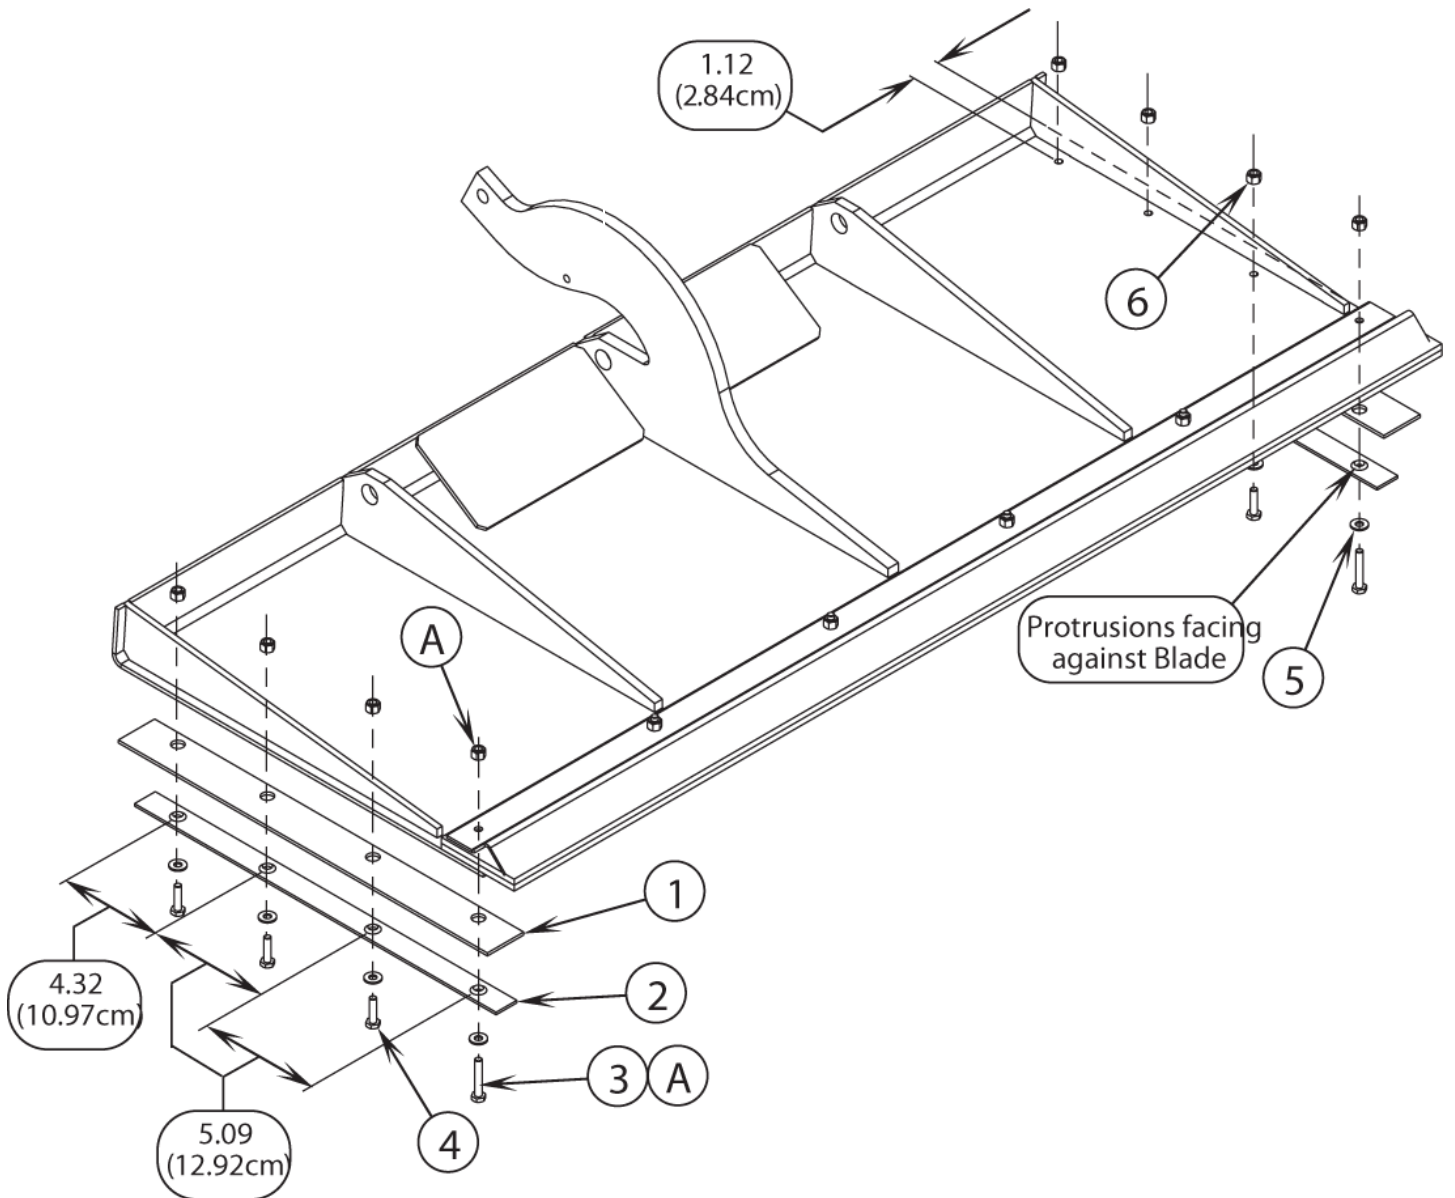

56419439 - Hopper Door Gasket Kit

SR 1800 P/G/D

14-04-2013

Part List ID
IS56040774

135

56419439 - Hopper Door Gasket Kit

SR 1800 P/G/D

14-04-2013

Part List ID
IS56040774

136

Pos	Part no.	Qty	Description
3	56002901	2	Scr Hex Hd SS 1/4-20 x 1.
4	56002883	6	Scr Hex Hd Ss 1/4-20 x 1.
5	56002859	8	Washer flat Sae SS 1/4
6	56002491	6	Nut Greer 1/4-20