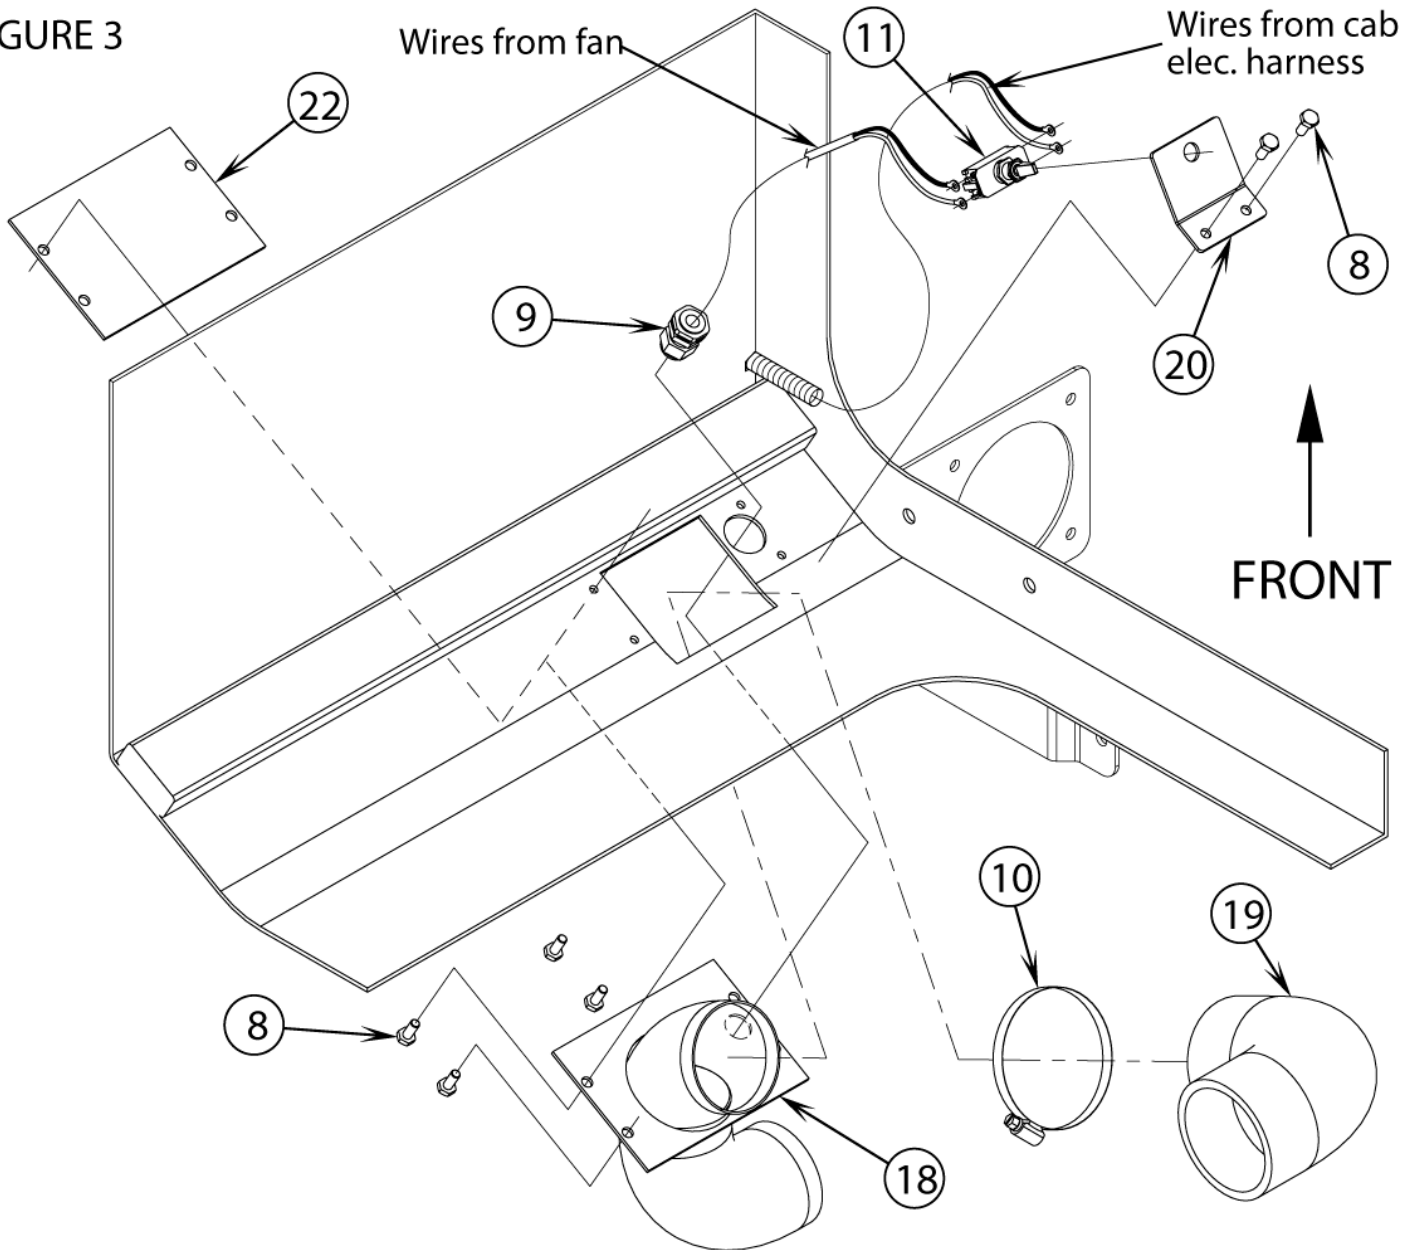

56419213 - Cab Blower Kit

SR 1800 P/G/D

14-04-2013

Part List ID
IS56040719F-IG1

118

Pos	Part no.	Qty	Description
1	56002063	2	Washer flat Sae 3/8
2	56002098	4	Washer flat Sae 1/4
3	56002663	2	Bolt 3/8-16 x 1
4	56002667	2	Scr Hex Hd 5/16-18 x .75
5	56002701	2	Nut Hex Lock 5/16-18
6	56002769	2	Nut Hex
7	56003454	4	SCREW
8	56009250	6	SCR HEX THD FORM 1/4-20 X .62
10	56352829	4	Clamp hose Sae 52
11	56207077	1	SWITCH TOGGLE DPST
12	56419214	1	CAB FAN ASSY
13	56419216	1	SEAL BUBBLE
14	56419217	1	Air Cleaner
21	56900229	1	FUSE, 10 AMP_E00170

56419213 - Cab Blower Kit

SR 1800 P/G/D

14-04-2013

Part List ID
IS56040719FIG3

119

FIGURE 3