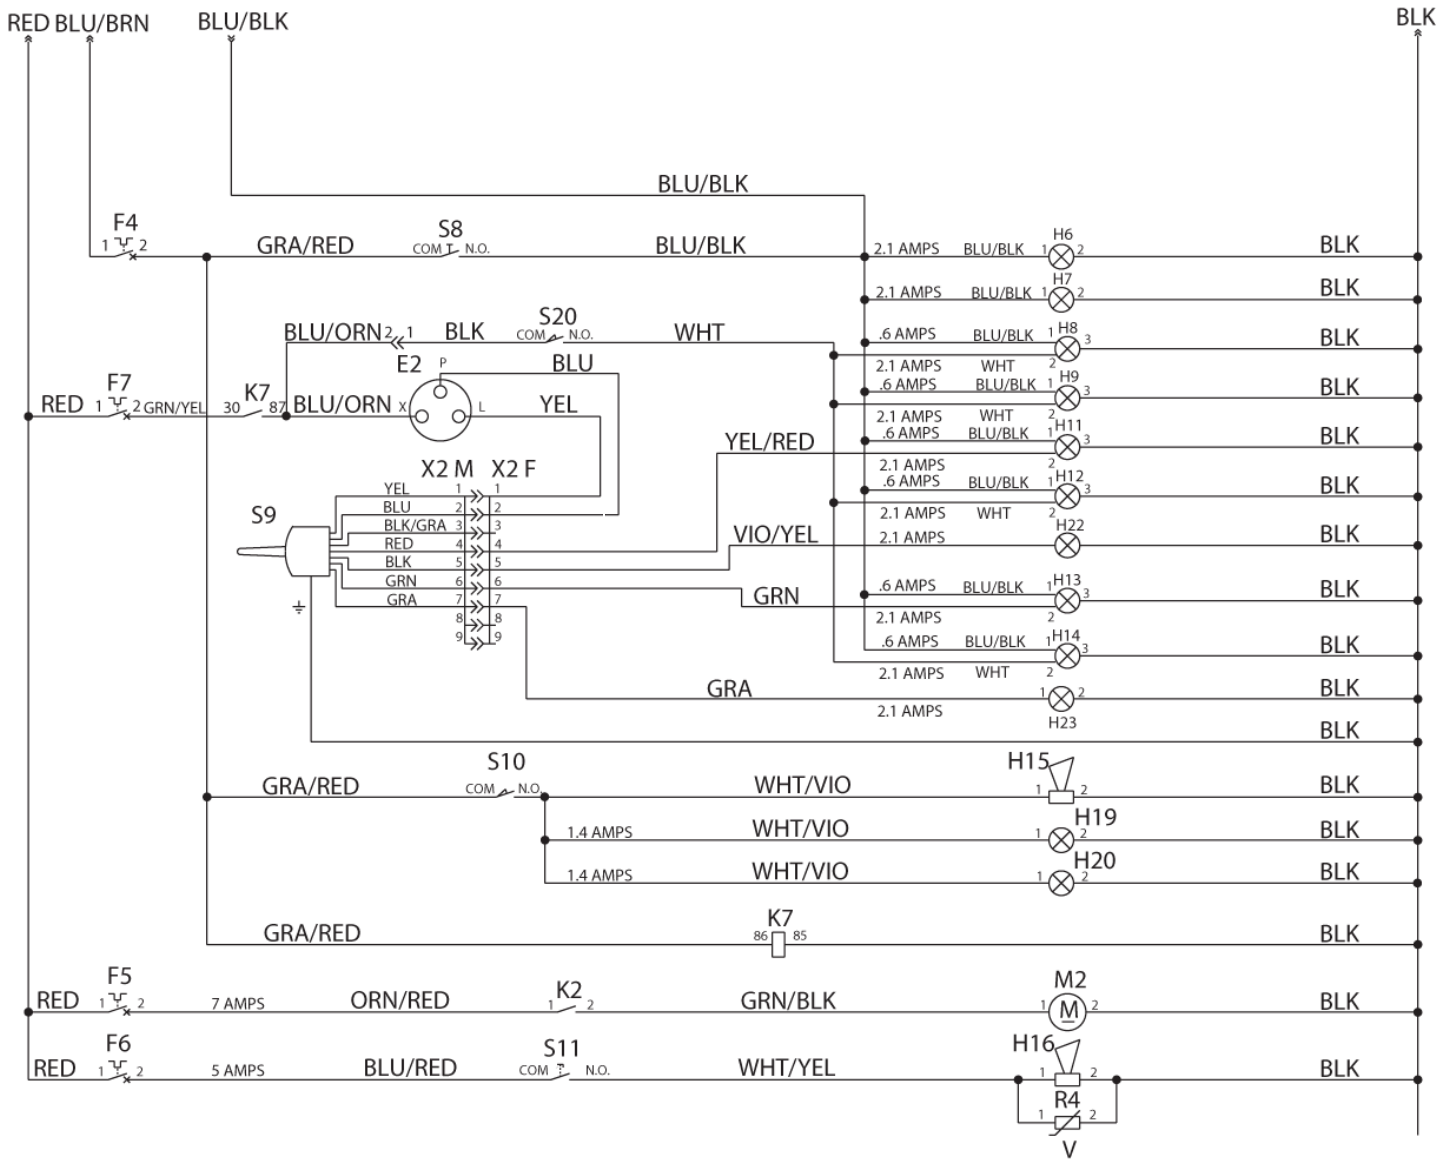

ELECTRICAL DIAGRAM (DIESEL)

SR 1800 P/G/D

14-04-2013

Part List ID F89169

93