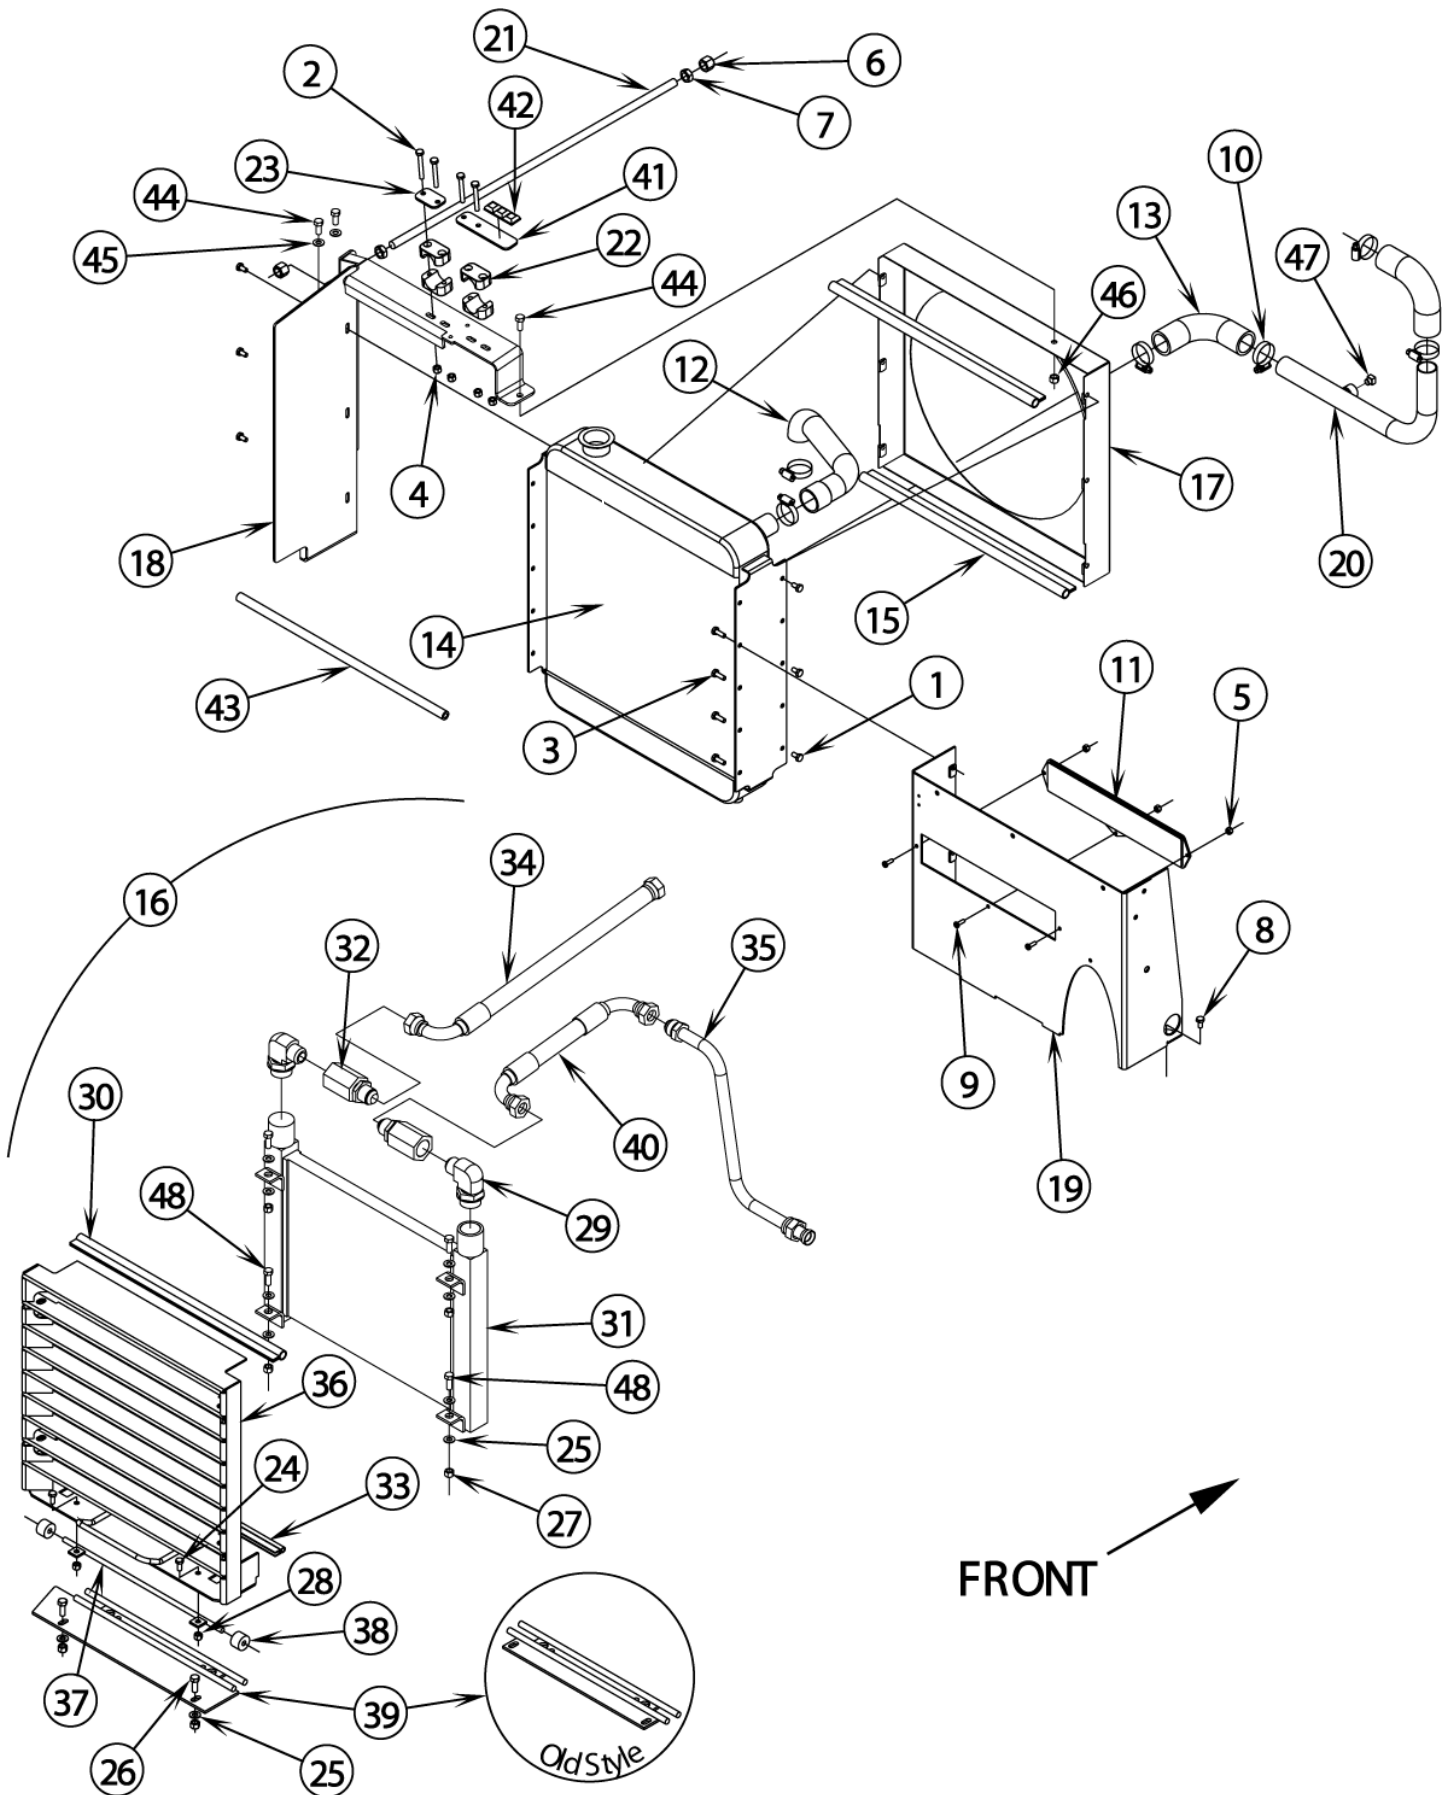

RADIATOR ASSEMBLY (DIESEL)

SR 1800 P/G/D

14-04-2013

Part List ID

F89151

63

RADIATOR ASSEMBLY (DIESEL)

SR 1800 P/G/D

14-04-2013

Part List ID

F89151

64

Pos	Part no.	Qty	Description	
0	56418962	1	RADIATOR ASSEMBLY	Not Shown
1	56001854	6	Scr Hex Hd 1/4-20 x .50	
2	56001874	4	SCR HEX 1/4 20 X 2.00	
3	56002155	4	Scr Hex Hd 1/4-20 x .75 replaced by 56002093	
4	56002708	4	Nut Hex Nyloc 1/4-20	
5	56002832	3	Nut Hex Nyl	
6	56002770	2	Nut Hex Nyloc 1/2-13	
7	56002770	2	Nut Hex Nyloc 1/2-13	
8	56009033	1	Screw Hex Thd Form 1/4 2	
9	56009100	3	SCR PANPHILTHD BLK 10-24X	
10	56131601	6	Clamp Hose SAE16	
11	56416418	1	LENS TAIL LIGHT	
12	56419290	1	HOSE, RADIATOR	
13	56418227	2	HOSE LOWER RADIATOR	
14	56305316	1	RADIATOR	
15	56418605	2	GASKET BULB	
16	56418952	1	OIL COOLER ASSEMBLY	Pos. 24-40, 48
17	56419282	1	SHROUD WELDT	
18	56419280	1	WELDMENT RADIATOR MOUNT	
19	56418961	1	BACK PANEL	
20	56419403	1	TUBE RADIATOR WELDMENT	
21	56419007	1	STIFFENER	
22	56419041	4	CLAMP	
23	56419042	1	PLATE,CLAMP	
24	56001836	2	Scr Hex Hd 1/4-20 x .62	
25	56001939	10	Washer flat Sae 5/16	
26	56002037	2	Scr Hex Hd 5/16-18 x .88	
27	56002701	6	Nut Hex Lock 5/16-18	
28	56002708	2	Nut Hex Nyloc 1/4-20	
29	56900117	2	ELBOW 90D 0/R-12-16 _____E	
30	56418605	1	GASKET BULB	
31	56418953	1	COOLER, OIL	
32	56418954	2	SWIVEL	
33	56418955	1	GASKET	
34	56418344	1	HOSE	
35	56419297	1	TUBE ASSY DIESEL	
36	56419008	1	GRILL WELD'T	
37	56419016	1	AXLE WELD'T	
38	56419036	2	ROLLER	
39	56419524	1	ROLLER STOP WELDMENT	After SN 1705327
40	56419298	1	HOSE ASSY	
41	56419180	1	PROP REST	
42	56402940	3	BUMPER