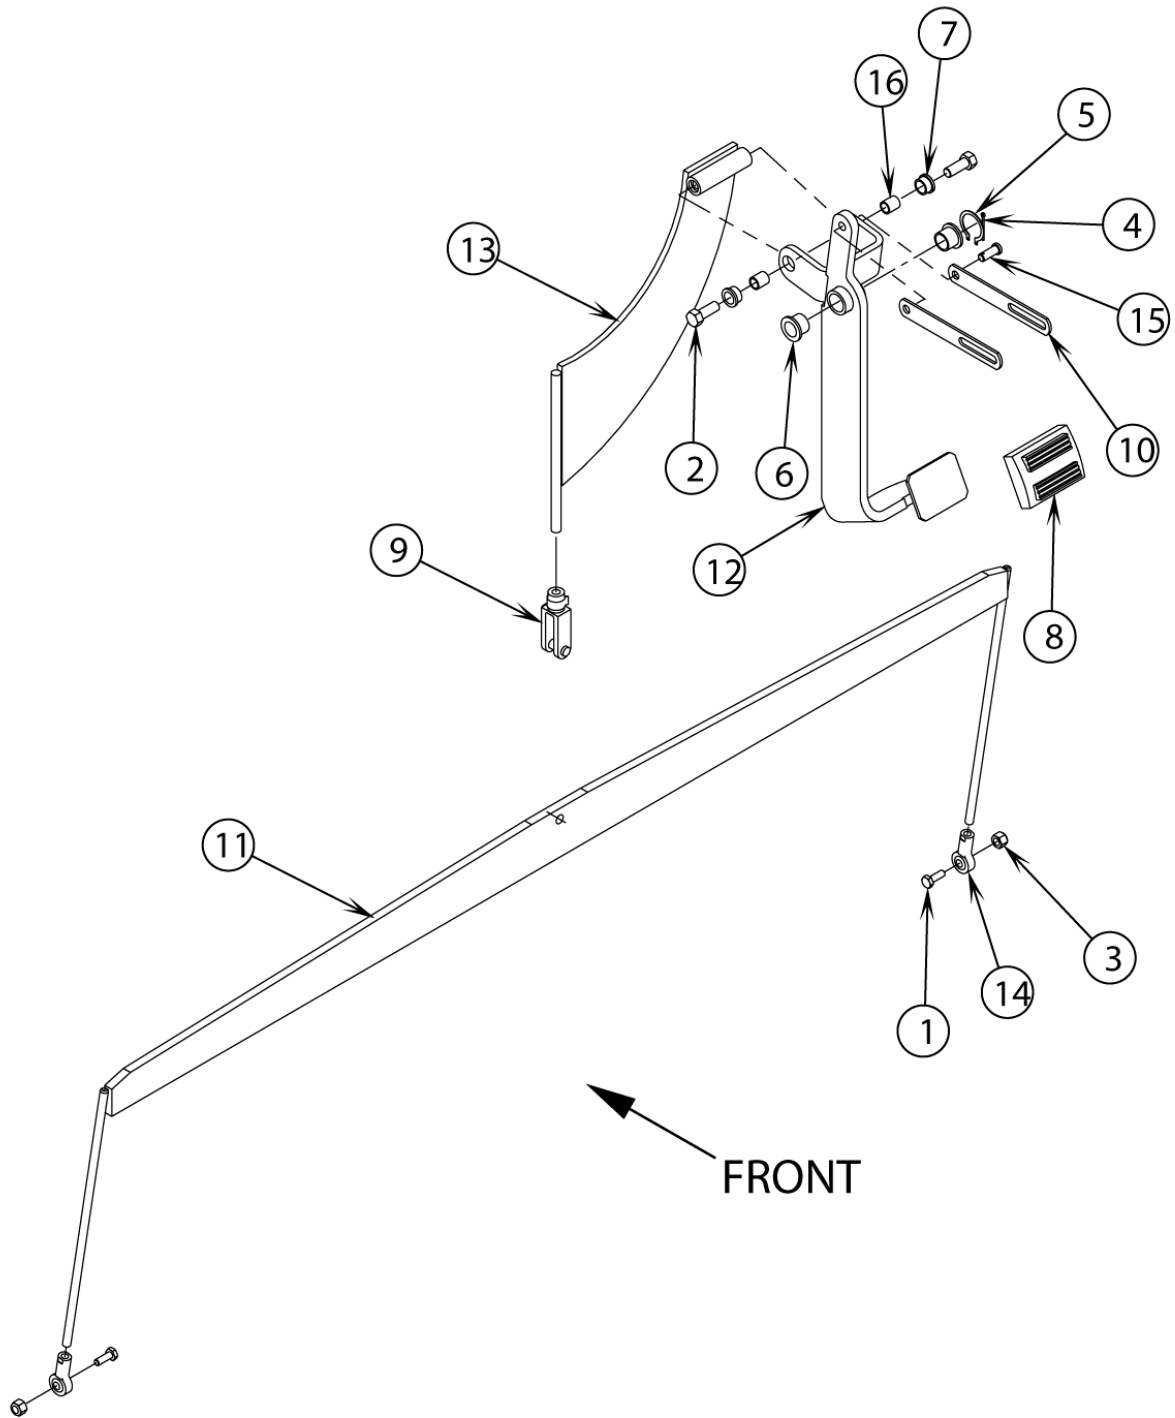

BRAKE LEVER ASSEMBLY

SR 1800 P/G/D

14-04-2013

Part List ID
F89113

15

BRAKE LEVER ASSEMBLY

SR 1800 P/G/D

14-04-2013

Part List ID

F-89113

16

Pos	Part no.	Qty	Description	
0	56418138	1	BRAKE LEVER ASSEMBLY (SEE ASSOCIATED PAGES)	Not Shown
2	56002947	2	#3/8-16 X 1 SCREW	
3	56002950	2	Nut Hex Nyl Loc 5/16-24	
4	56003144	1	PIN COT .06 X .50	
5	56003255	1	Retainer Ring	
6	56171095	2	Bearing Flange	
7	56185264	2	BEARING FLANGE	
8	56365002	1	Pads	
9	56416088	1	CLEVIS ASSEMBLY	
10	56416348	2	LINKAGE HANDBRAKE	
11	56418137	1	BRAKE YOKE WELDMENT	
12	56418144	1	BRAKE LEVER WELDMENT	
13	56418145	1	LINK WELDMENT	
14	56418478	2	ROD END	
15	56455357	1	PIN	
16	56458410	2	BUSHING 39X50X56