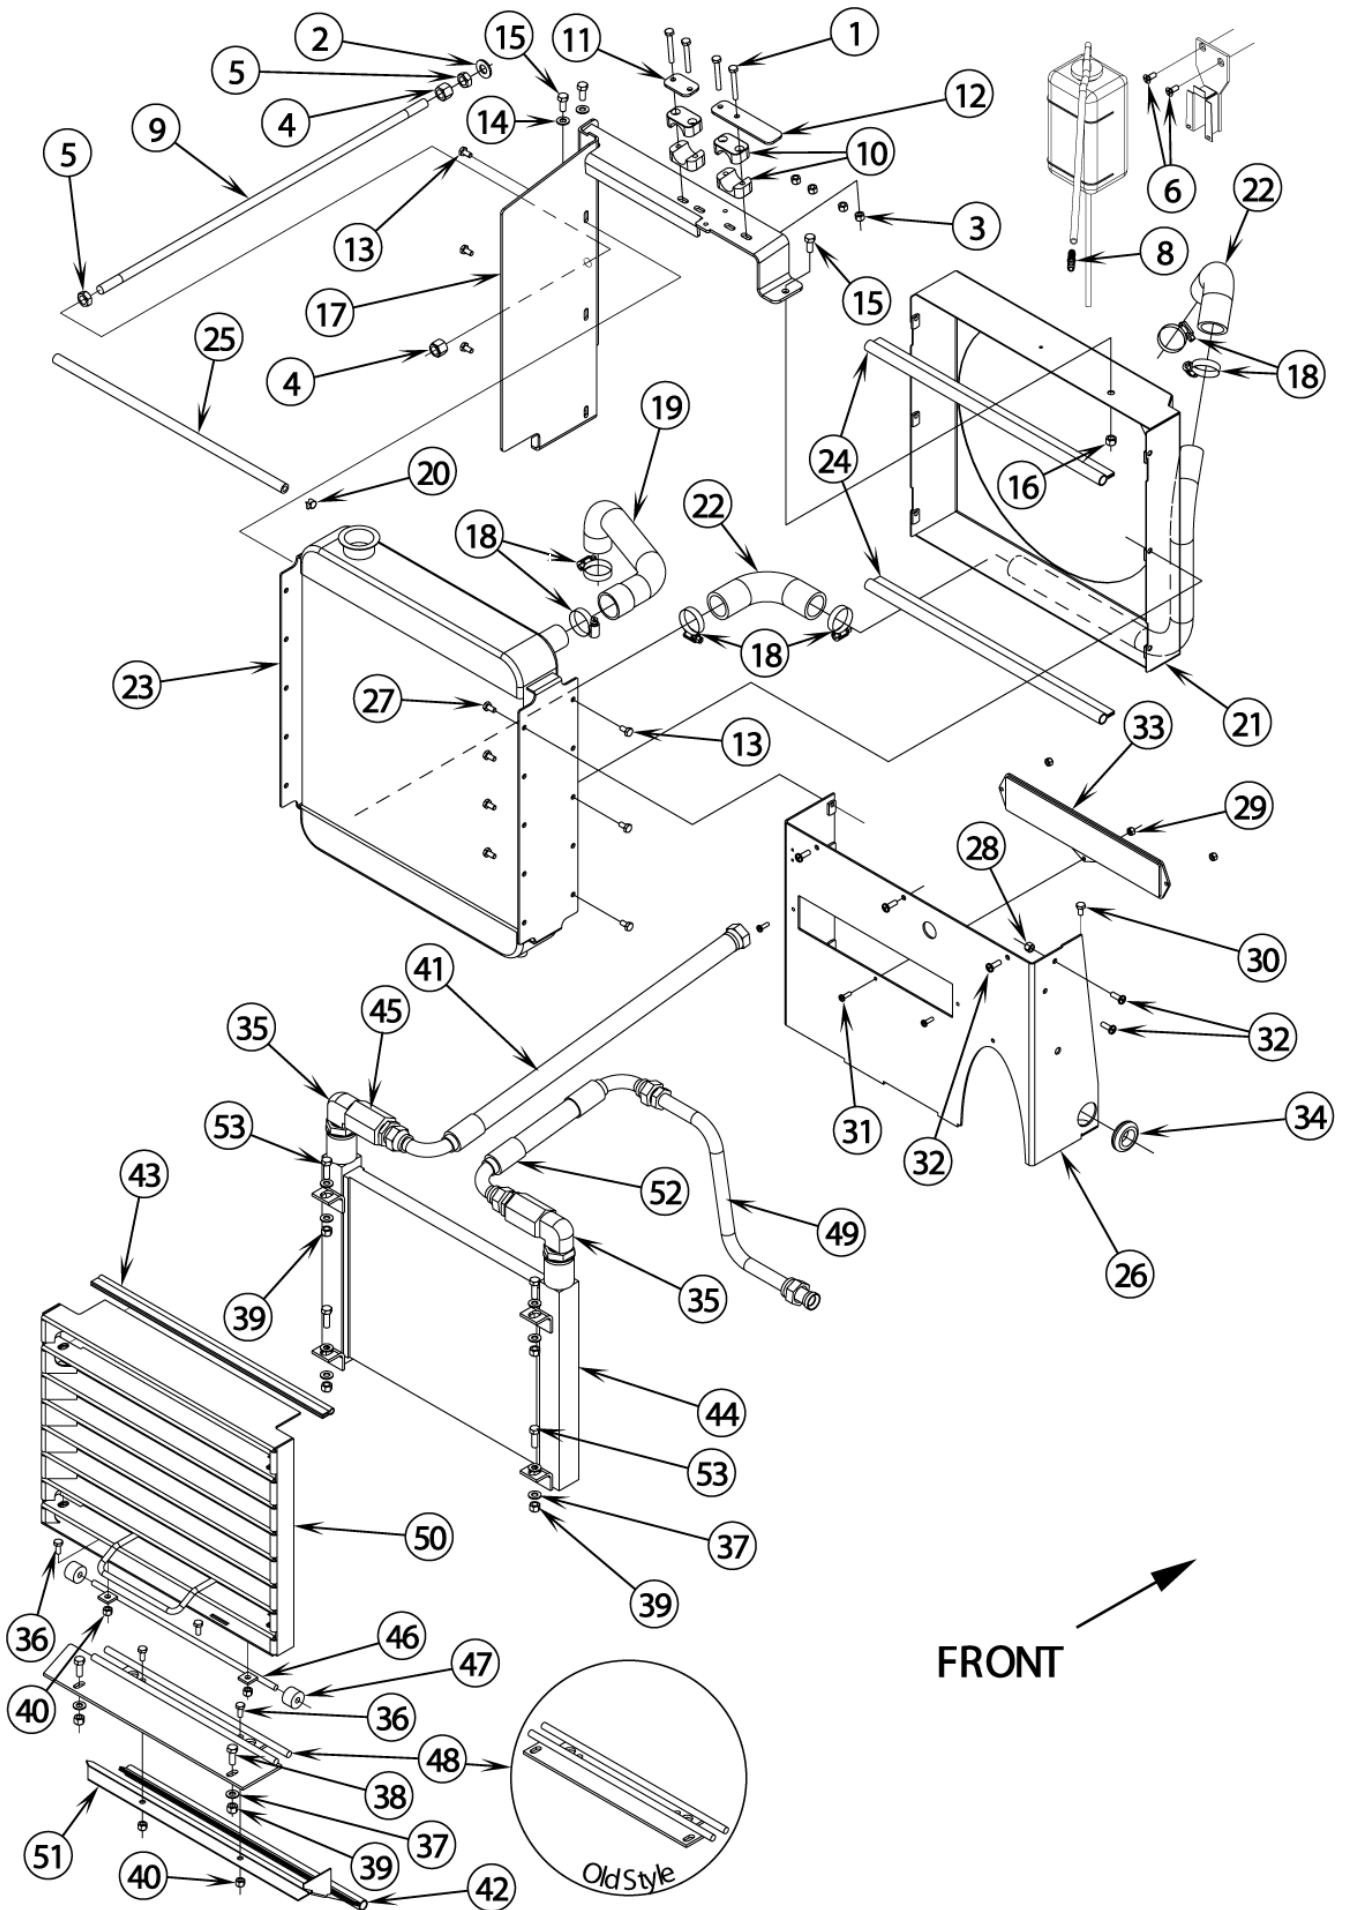

RADIATOR ASSEMBLY (GAS/PROPANE/DUAL F

SR 1800 P/G/D

14-04-2013

Part List ID

F89163

86

RADIATOR ASSEMBLY (GAS/PROPANE/DUAL F

SR 1800 P/G/D

14-04-2013

Part List ID

F-89163

87

Pos	Part no.	Qty	Description	
0	56419130	1	OIL COOLER ASSY (GAS,PROP ANE,DUAL FUEL)	
0	56419146	1	OIL COOLER ASSEMBLY	Pos. 35-53
0	56419147	1	BACK PANEL ASSEMBLY	Pos. 26-34
0	56419283	1	SHROUD ASSEMBLY	Pos. 13-25
1	56001874	4	SCR HEX 1/4 20 X 2.00	
2	56001879	1	Washer flat Sae 1/2	
3	56002708	4	Nut Hex Nyloc 1/4-20	
4	56002770	2	Nut Hex Nyloc 1/2-13	
5	56002770	2	Nut Hex Nyloc 1/2-13	
6	56009079	2	Scr Flt Phil Thd form 1/	
8	56418777	1	BARB CONNECTOR	
9	56419007	1	STIFFENER	
10	56419041	4	CLAMP	
11	56419042	1	PLATE,CLAMP	
12	56419180	1	PROP REST	
13	56001854	6	Scr Hex Hd 1/4-20 x .50	
14	56001939	2	Washer flat Sae 5/16	
15	56002667	3	Scr Hex Hd 5/16-18 x .75	
16	56002701	1	Nut Hex Lock 5/16-18	
17	56419284	1	RADIATOR MOUNT WELDMENT	
18	56131601	6	Clamp Hose SAE16	
19	56419636	1	HOSE ASSEMBLY	
20	56756364	1	Clamp hose Sae #4_E00047	
21	56419287	1	SHROUD WELDT	
22	56418227	2	HOSE LOWER RADIATOR	
23	56305316	1	RADIATOR	
24	56418605	2	GASKET BULB	
25	56492259	1	HOSE FUEL LINE E00556	
26	56419158	1	BACK PANEL WELDMENT	
27	56001854	4	Scr Hex Hd 1/4-20 x .50	
28	56002708	2	Nut Hex Nyloc 1/4-20	
29	56002832	3	Nut Hex Ny!	
30	56009033	1	Screw Hex Thd Form 1/4 2	
31	56009100	3	SCR PANPHILTHD BLK 10-24X	
32	56009248	5	SCR HEX THD FORM 1/4-20 X .75	
33	56416418	1	LENS TAIL LIGHT	
34	56486116	1	SLEEVE	
35	56900117	2	ELBOW 90D 0/R-12-16 ____ E	
36	56001836	4	Scr Hex Hd 1/4-20 x .62	
37	56001939	10	Washer flat Sae 5/16	
38	56002037	2	Scr Hex Hd 5/16-18 x .88	
39	56002701	6	Nut Hex Lock 5/16-18	
40	56002708	4	Nut Hex Nyloc 1/4-20