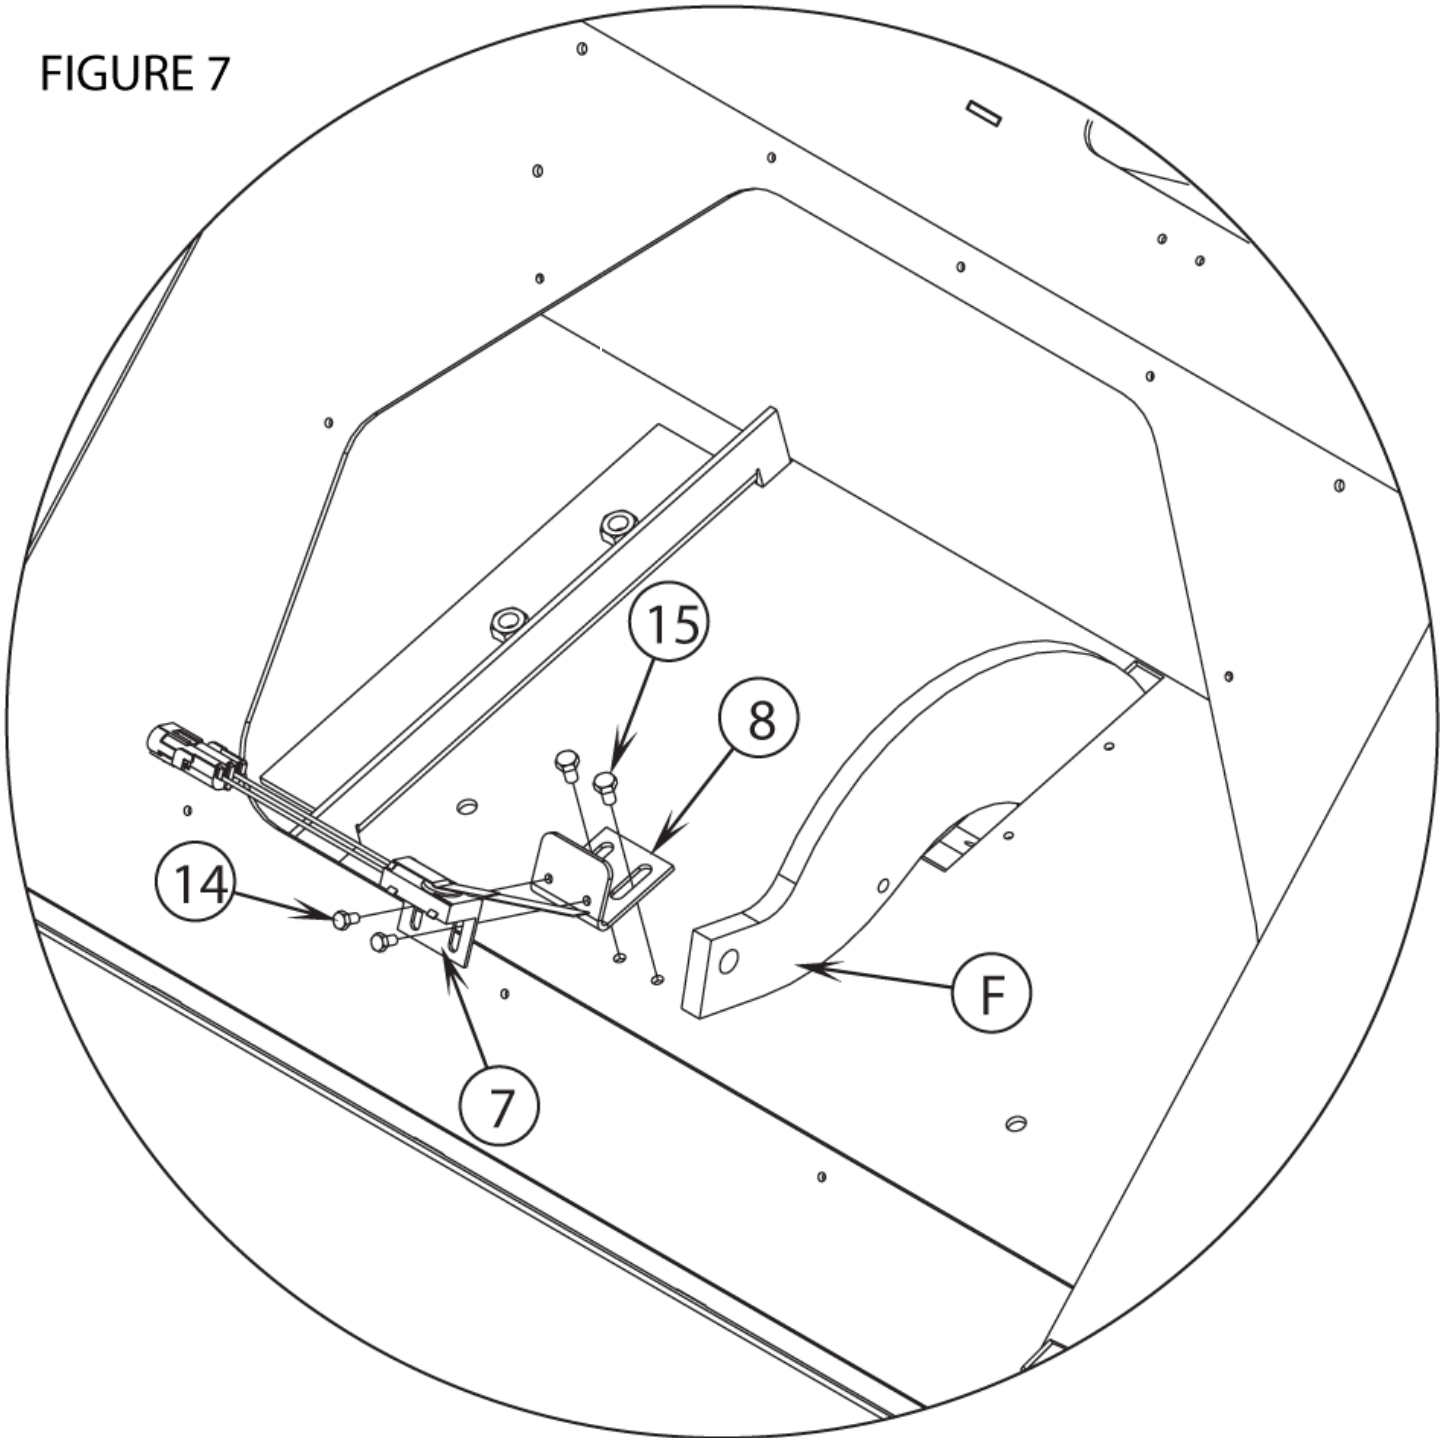

56419348 - Interlock Switch Kit

SR 1800 P/G/D

14-04-2013

Part List ID
IS56040742FIG7

127

FIGURE 7

56419348 - Interlock Switch Kit

SR 1800 P/G/D

14-04-2013

Part List ID
IS56040742-IG7

128

Pos	Part no.	Qty	Description
7	56418165	2	Switch Hopper/Dump Door interlock
8	56419335	1	BRACKET SWITCH
14	56009012	4	Screw
15	56009033	2	Screw Hex Thd Form 1/4 2