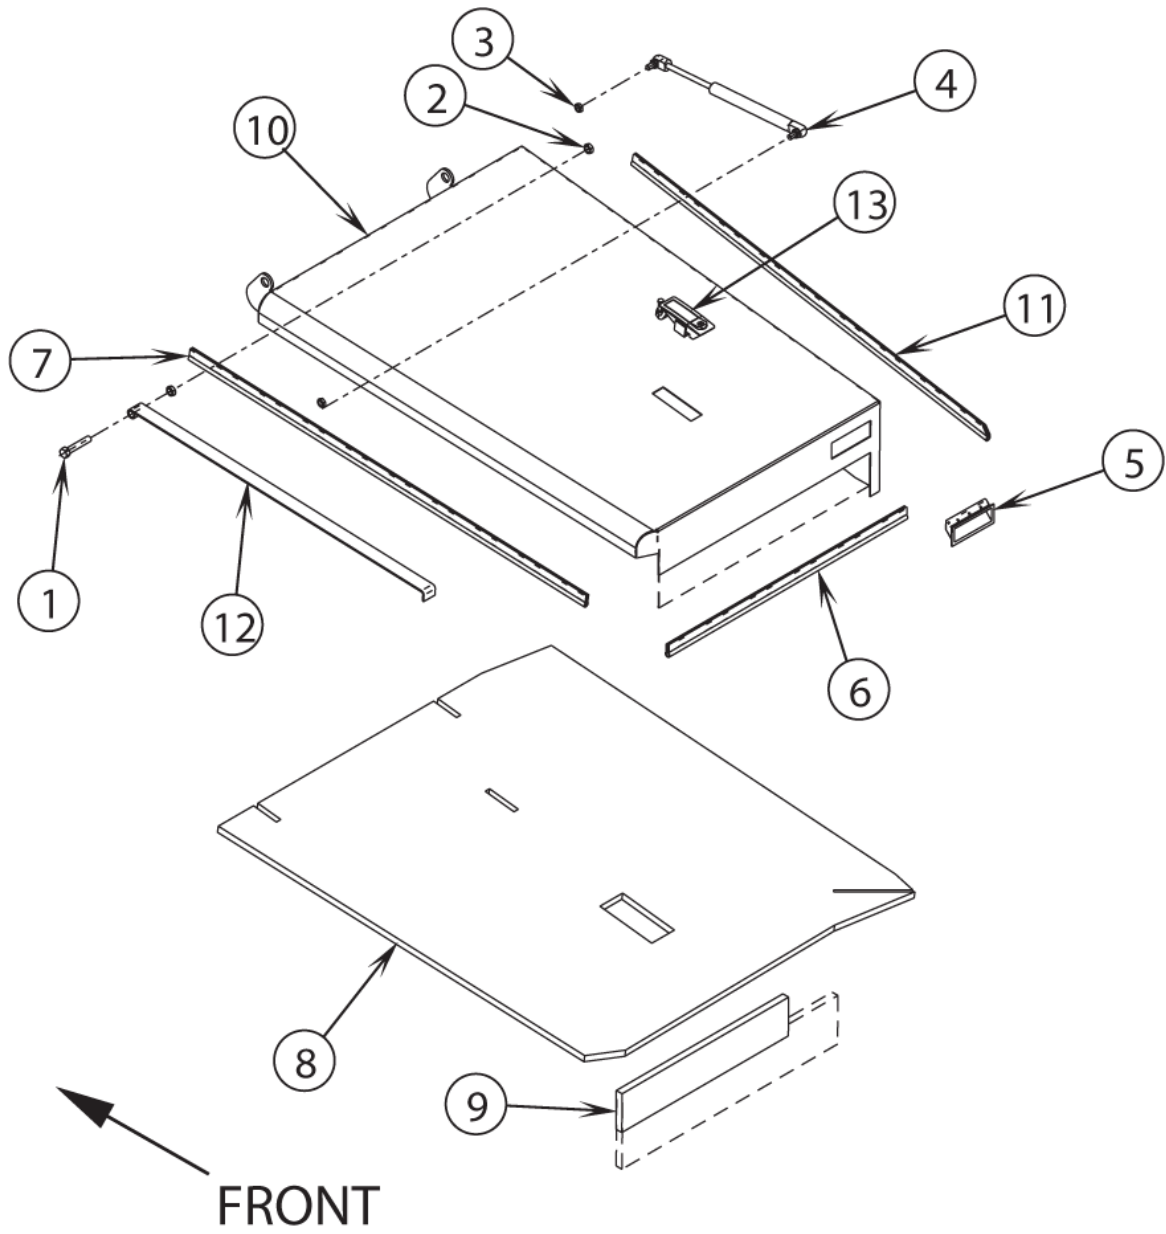

CHASSIS SYSTEM-3

SR 1800 P/G/D

14-04-2013

Part List ID F8917

9

CHASSIS SYSTEM-3

SR 1800 P/G/D

14-04-2013

Part List ID

F-8917

10

Pos	Part no.	Qty	Description	
0	56419094	1	HOOD ASSY (DIESEL)	Diesel - Not Shown
0	56419103	1	SIDE DOOR ASSY (DIESEL)	Diesel - Not Shown
0	56419132	1	SIDE DOOR ASSY (GAS/PROPANE/DUAL)	Gas/propane/dual fuel - Not Shown
0	56419139	1	HOOD ASSY (GAS/PROPANE/DUAL FUEL)	Gas/propane/dual fuel - Not Shown
1	56002091	1	3/8-16 X 2 BOLT	
2	56002769	2	Nut Hex	
3	56009086	2	5/16-18 JAM NUT	
4	56385238	1	Cylinder Hood	
5	56416455	1	PULL POCKET	
6	56419096	1	HOOD ASSEMBLY (GAS,PROPANE,DUAL FUEL)	Diesel
6	56419143	1	TRIM,SEAL (GAS,PROPANE,DUAL FUEL)	Gas/propane/dual fuel
7	56419097	1	TRIM, SEAL	
8	56419099	1	INSULATION,HOOD	
9	56419100	1	INSULATION,HOOD (DIESEL)	Diesel
9	56419142	1	INSULATION,HOOD (GAS,PROPANE,DUAL FUEL)	Gas/propane/dual fuel
10	56419111	1	HOOD WELD'T. (DIESEL)	Diesel
10	56419137	1	HOOD WELD'T. (GAS,PROPANE ,DUAL FUEL)	Gas/propane/dual fuel
11	56419122	1	TRIM,SEAL	
12	56419179	1	PROP,OIL COOLER	
13	56455979	1	LOCKABLE DOOR LATCH CR1300	
14	56418699	1	GASKET ENGINE DOOR	
15	56419046	1	SIDE DOOR WELD'T. (DIESEL))	Diesel
15	56419133	1	SIDE DOOR WELD'T	Gas/propane/dual fuel
16	56419098	1	TRIM,SEAL