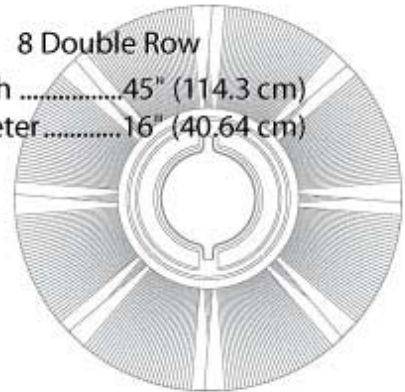

PN56505208 Poly/Wire (Optional) (8 Double Rows)

8 Double Row
Length 45" (114.3 cm)
Diameter 16" (40.64 cm)

12 Double Row
Length 45" (114.3 cm)
Diameter 16" (40.64 cm)

Side Broom: PN56477812 Polypropylene (STD.)