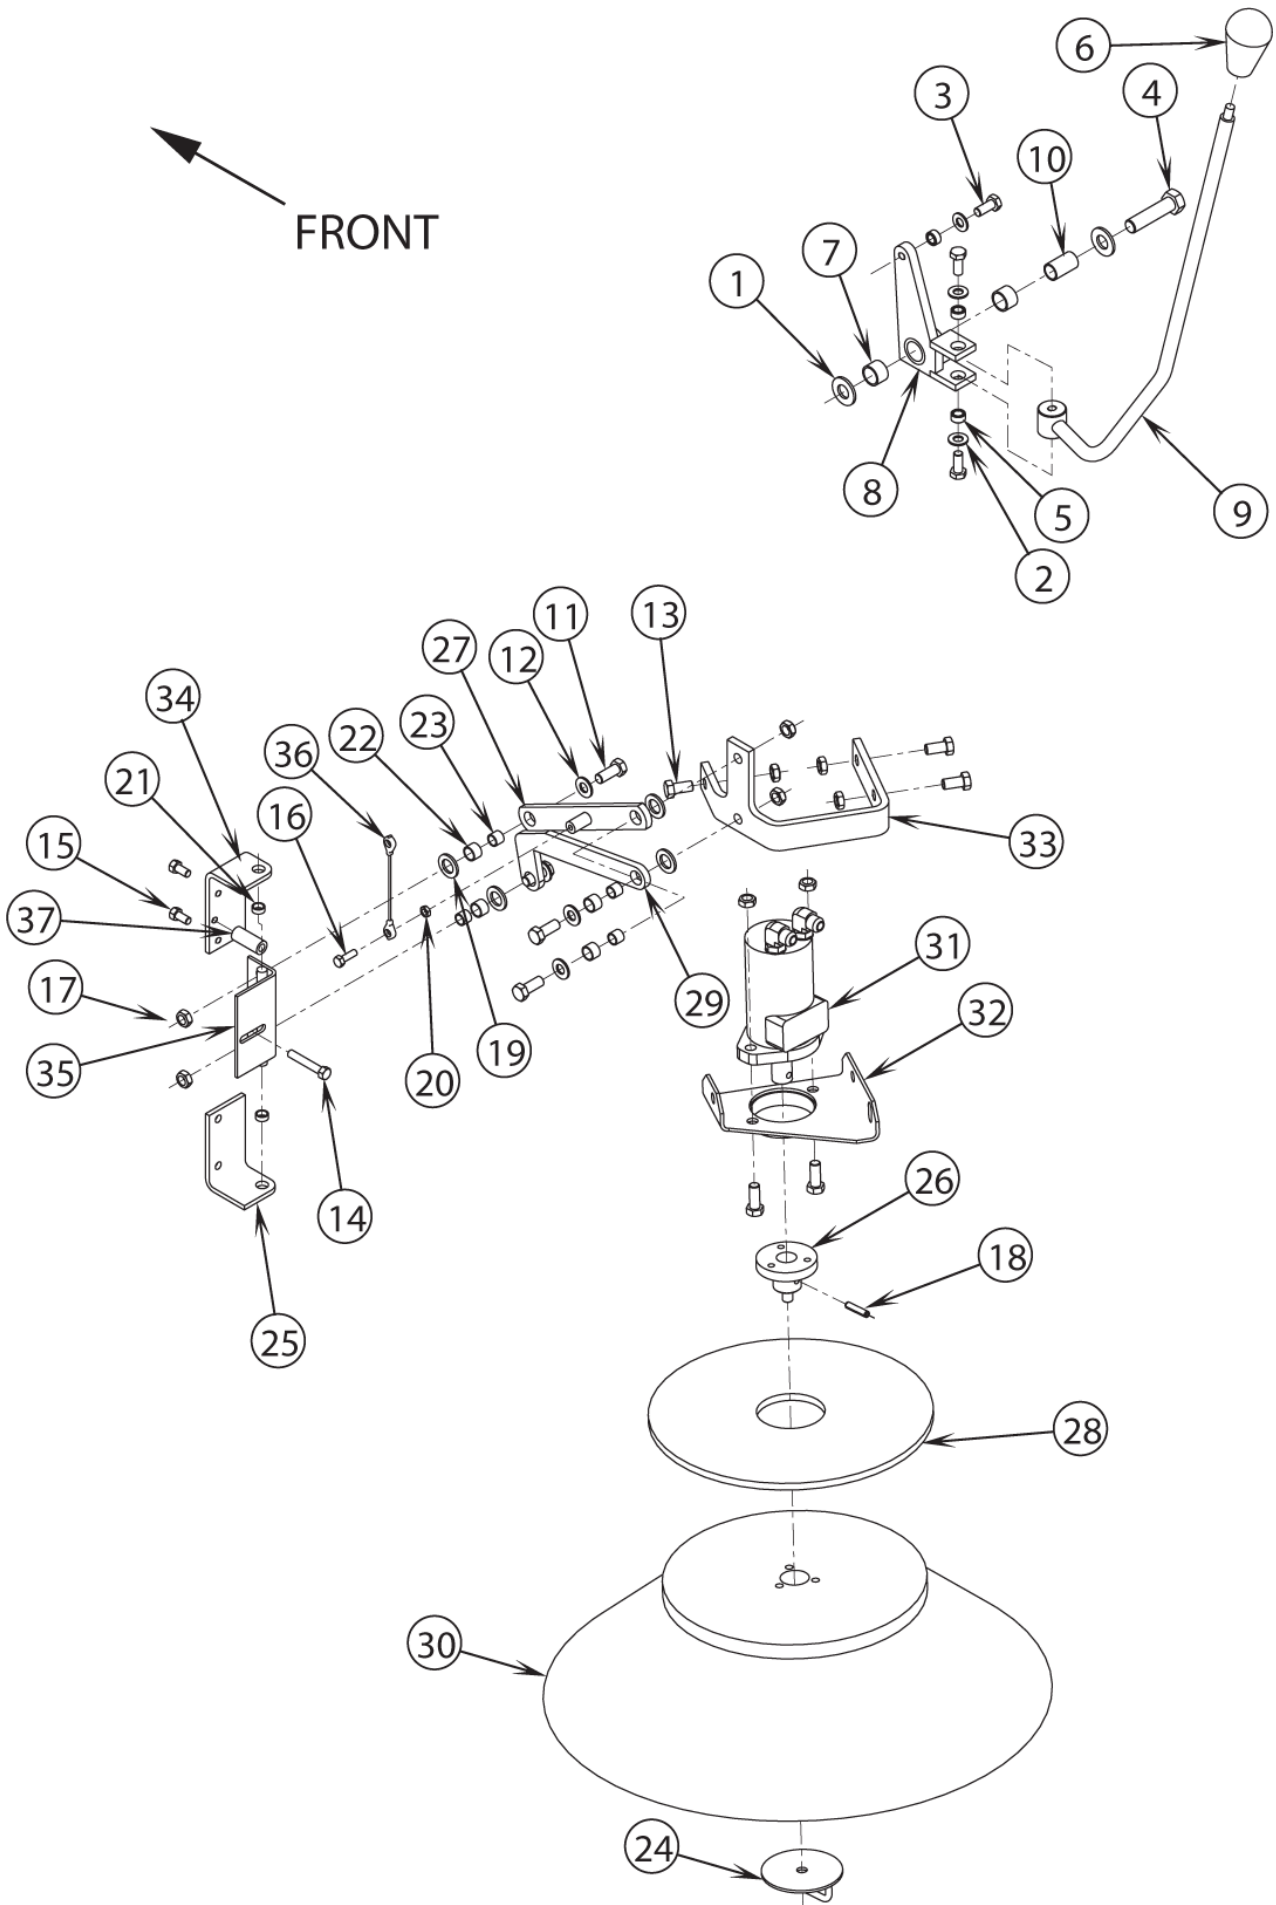

SIDE BROOM SYSTEM

SR 1800 P/G/D

14-04-2013

Part List ID
F89127

30

SIDE BROOM SYSTEM

SR 1800 P/G/D

14-04-2013

Part List ID

F-89127

31

Pos	Part no.	Qty	Description
0	56418252	1	SIDE BROOM LIFT LEVER ASS EMBLY (ø1-2,6-7,11&14-17)
0	56419021	1	SIDE BROOM ASSY Pos. 11-37
1	56001879	2	Washer flat Sae 1/2
2	56001939	3	Washer flat Sae 5/16
3	56002956	3	Cap Screw 3/4 replaced by 56002667
4	56002983	1	SCR HEX HD 1/2-13 X 2.00
5	56320595	3	Bushing .31x.50x.28Hc18M
6	56364527	1	Knob 1.62 x 5/16-18 Ca331
7	56367168	2	Bearing Sleeve .627Cv 32De
8	56418240	1	LEVER WELDMENT
9	56418241	1	LEVER WELDMENT
10	56418738	1	BUSHING .38 X .50 X .78
11	56001831	6	1/2-13 X 1-1/4 BOLT
12	56001879	5	Washer flat Sae 1/2
13	56001895	3	SCR HEX HD 1/2-13 X 1.00
14	56002058	1	SCR HEX 3/8-16 X 2.25
15	56002663	2	Bolt 3/8-16 x 1
16	56002221	1	Scr Hex Hd 5/16-18x1(s/s) replaced by 56001834
17	56002843	9	Nut (obsolete)
18	56003494	1	PIN,SPR. .31X1.38
19	56009022	4	Washer flat
20	56009086	1	5/16-18 JAM NUT
21	56185263	2	Bearing Sleeve E00202
22	56367168	4	Bearing Sleeve .627Cv 32De
23	56367206	4	Bushing Cv 32G
24	56418528	1	THUMB NUT WELDMENT
25	56418541	1	LOWER BRACKET SIDE BROOM
26	56418543	1	SIDE BROOM HUB ASSEMBLY
27	56418652	1	SIDE BROOM ARM WELDMENT
28	56418670	1	GUARD SIDE BROOM
29	56418684	1	ARM SIDE BROOM LOWER
30	56418837	1	BROOM SIDE NYLON Optional
30	56418838	1	BROOM SIDE WIRE Optional
30	56477812	1	SIDE BRUSH PPL
31	56418462	1	VALVE CHECK Not Shown
31	56418976	1	HYDRAULIC SIDE BRUSH MOTOR Not Shown
31	56418977	1	SIDE BROOM MOTOR ASSY
31	56900104	1	ELBOW 90 DEG.O/R -8 Not Shown
32	56419019	1	MOTOR BRACKET WELD'T
33	56419022	1	BRACKET,SIDE BROOM
34	56419023	1	UPPER BRACKET,SIDE BROOM
35	56419024	1	SIDE BROOM PIVOT WELD'T
36	56419027	1	CABLE,SIDE BROOM