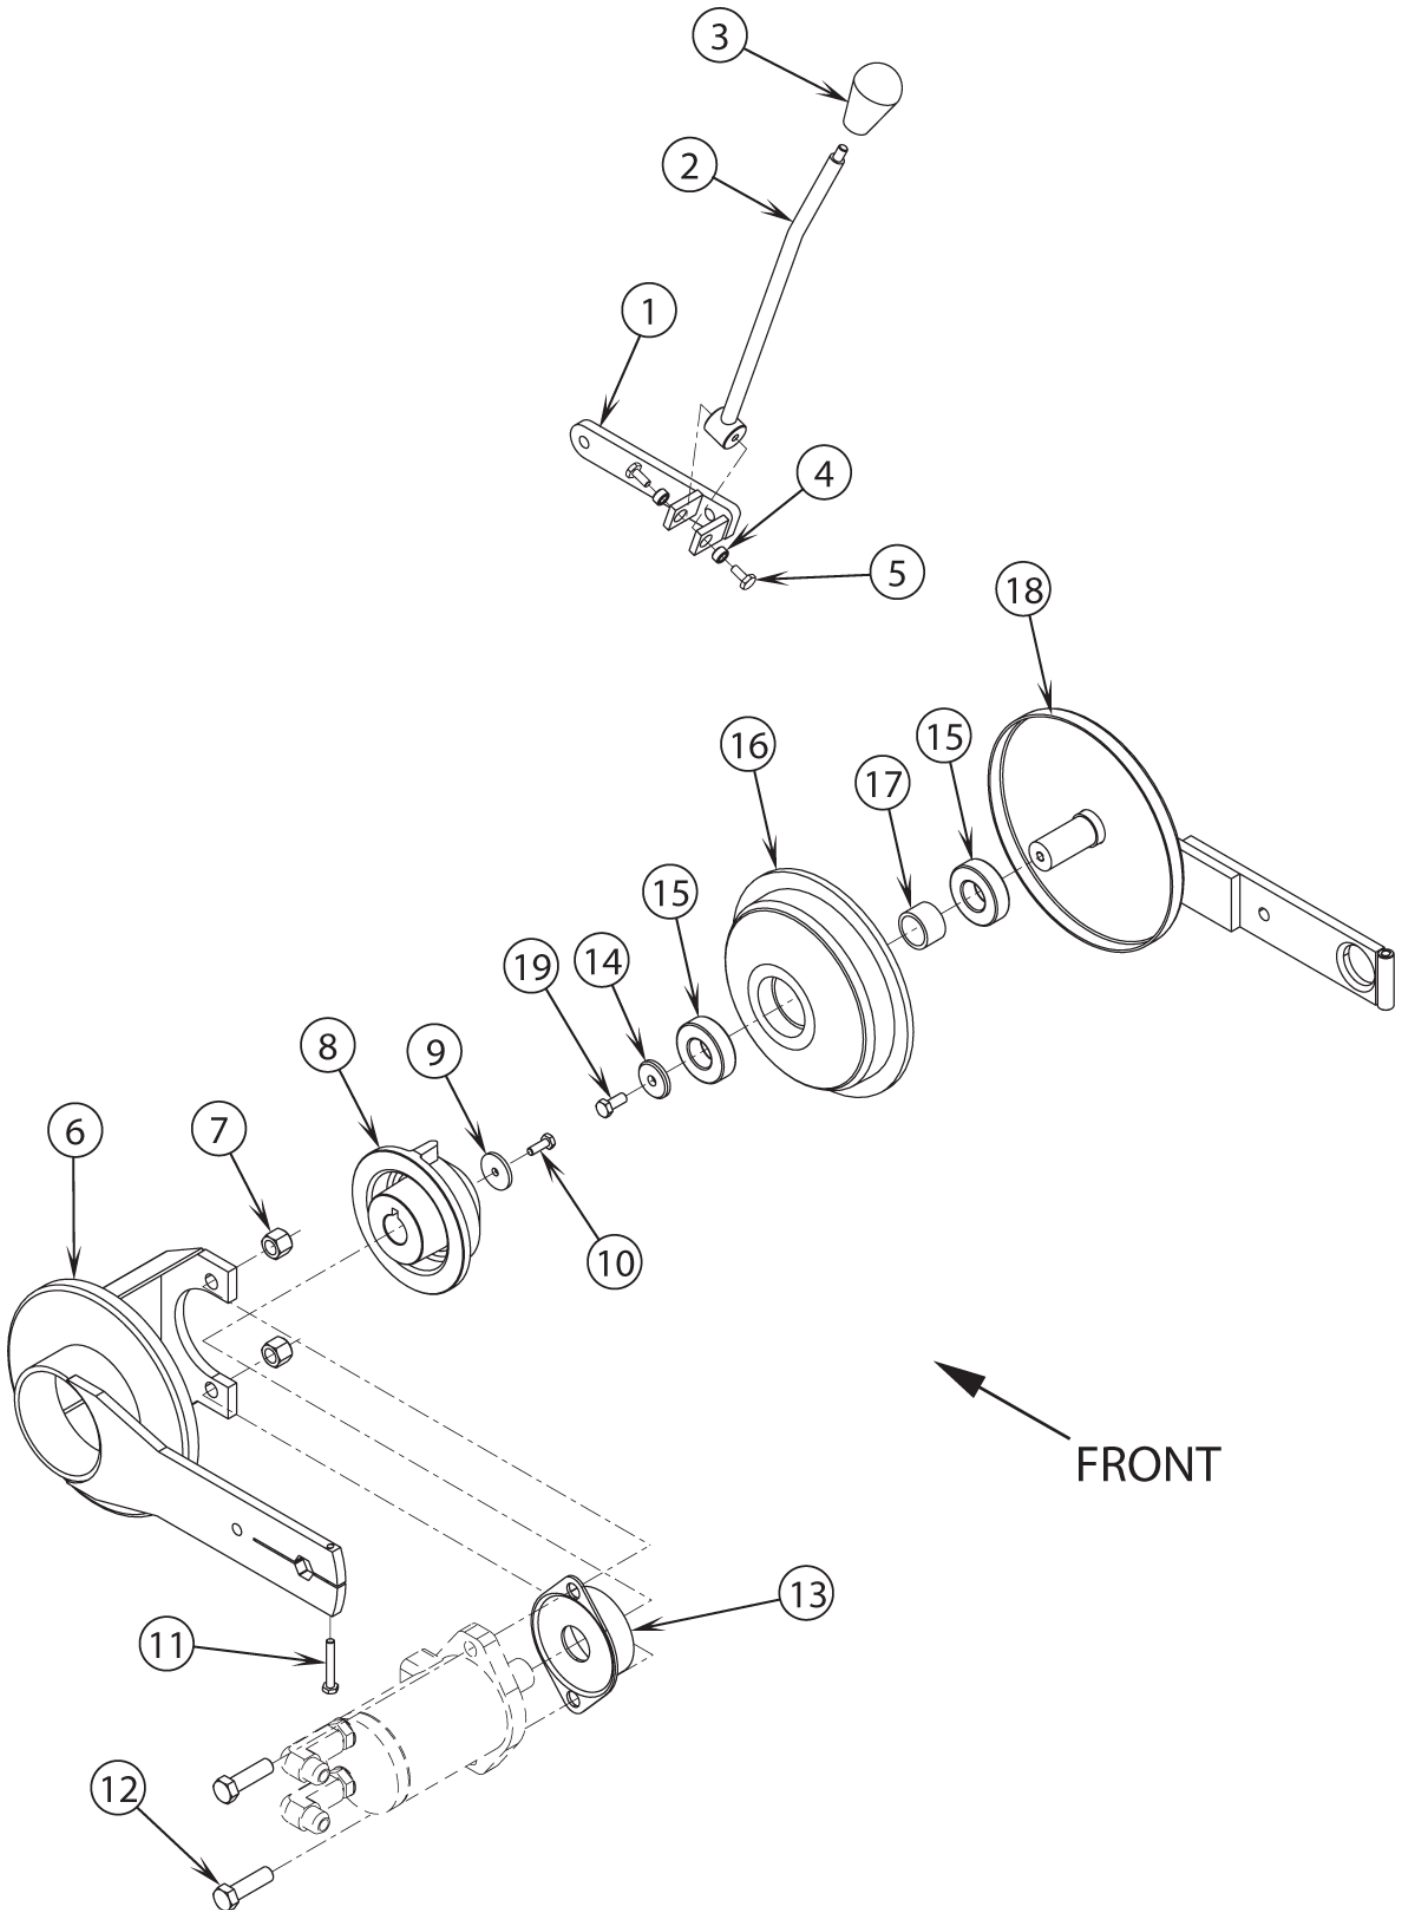

MAIN BROOM SYSTEM

SR 1800 P/G/D

14-04-2013

Part List ID

F89131

36

MAIN BROOM SYSTEM

SR 1800 P/G/D

14-04-2013

Part List ID

F-89131

37

Pos	Part no.	Qty	Description
0	56418056	1	IDLER HUB ASSEMBLY (SEE MAIN BROOM SYSTEM CONTINUE
0	56418194	1	DRIVE LUG ASSEMBLY (SE MAIN BROOM SYSTEM CONTINUED
0	56418308	1	LIFT LEVER ASSEMBLY (SE MAIN BROOM SYSTEM CONTINUE
1	56418301	1	LEVER WELDMENT
2	56487929	1	LEVER WLDMT
3	56364527	1	Knob 1.62 x 5/16-18 Ca331
4	56320595	2	Bushing .31x.50x.28Hc18M
5	56002035	2	Scr Hex Hd 5/16-18 x .62
6	56418052	1	LEFT SIDE ARM WELDMENT
7	56002770	2	Nut Hex Nyloc 1/2-13
8	56477762	1	Hub, Driver Re424-
9	56009199	1	Washer
10	56002155	1	Scr Hex Hd 1/4-20 x .75 replaced by 56002093
11	56003484	1	SCR HEX HD 1/4-20 x 1.75
12	56001995	2	1/2-13 X 1-1/3 BOLT
13	56455997	1	BROOM MOTOR
14	56358959	1	Washer plated Ar131C
15	56479430	2	Ball Bearing .9843 Re470A
16	56493845	1	HUB, IDLER
17	56479434	1	Bushing 1.0x1.2x.78Re470A
18	56418057	1	IDLER ARM WELDMENT
19	56002956	1	Cap Screw 3/4 replaced by 56002667