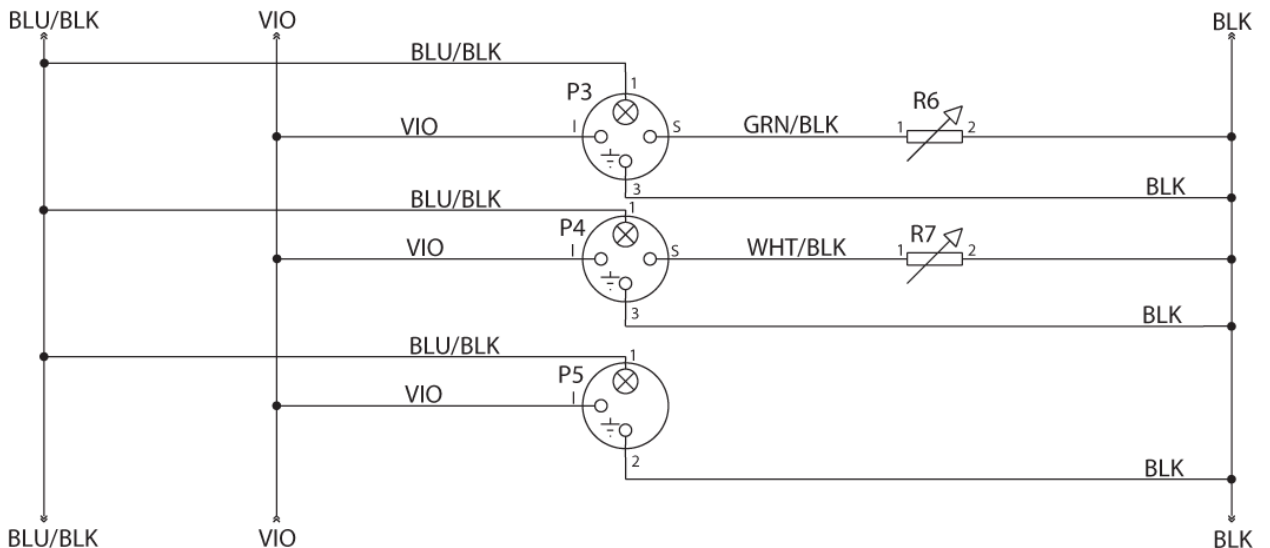

GAUGE OPTION