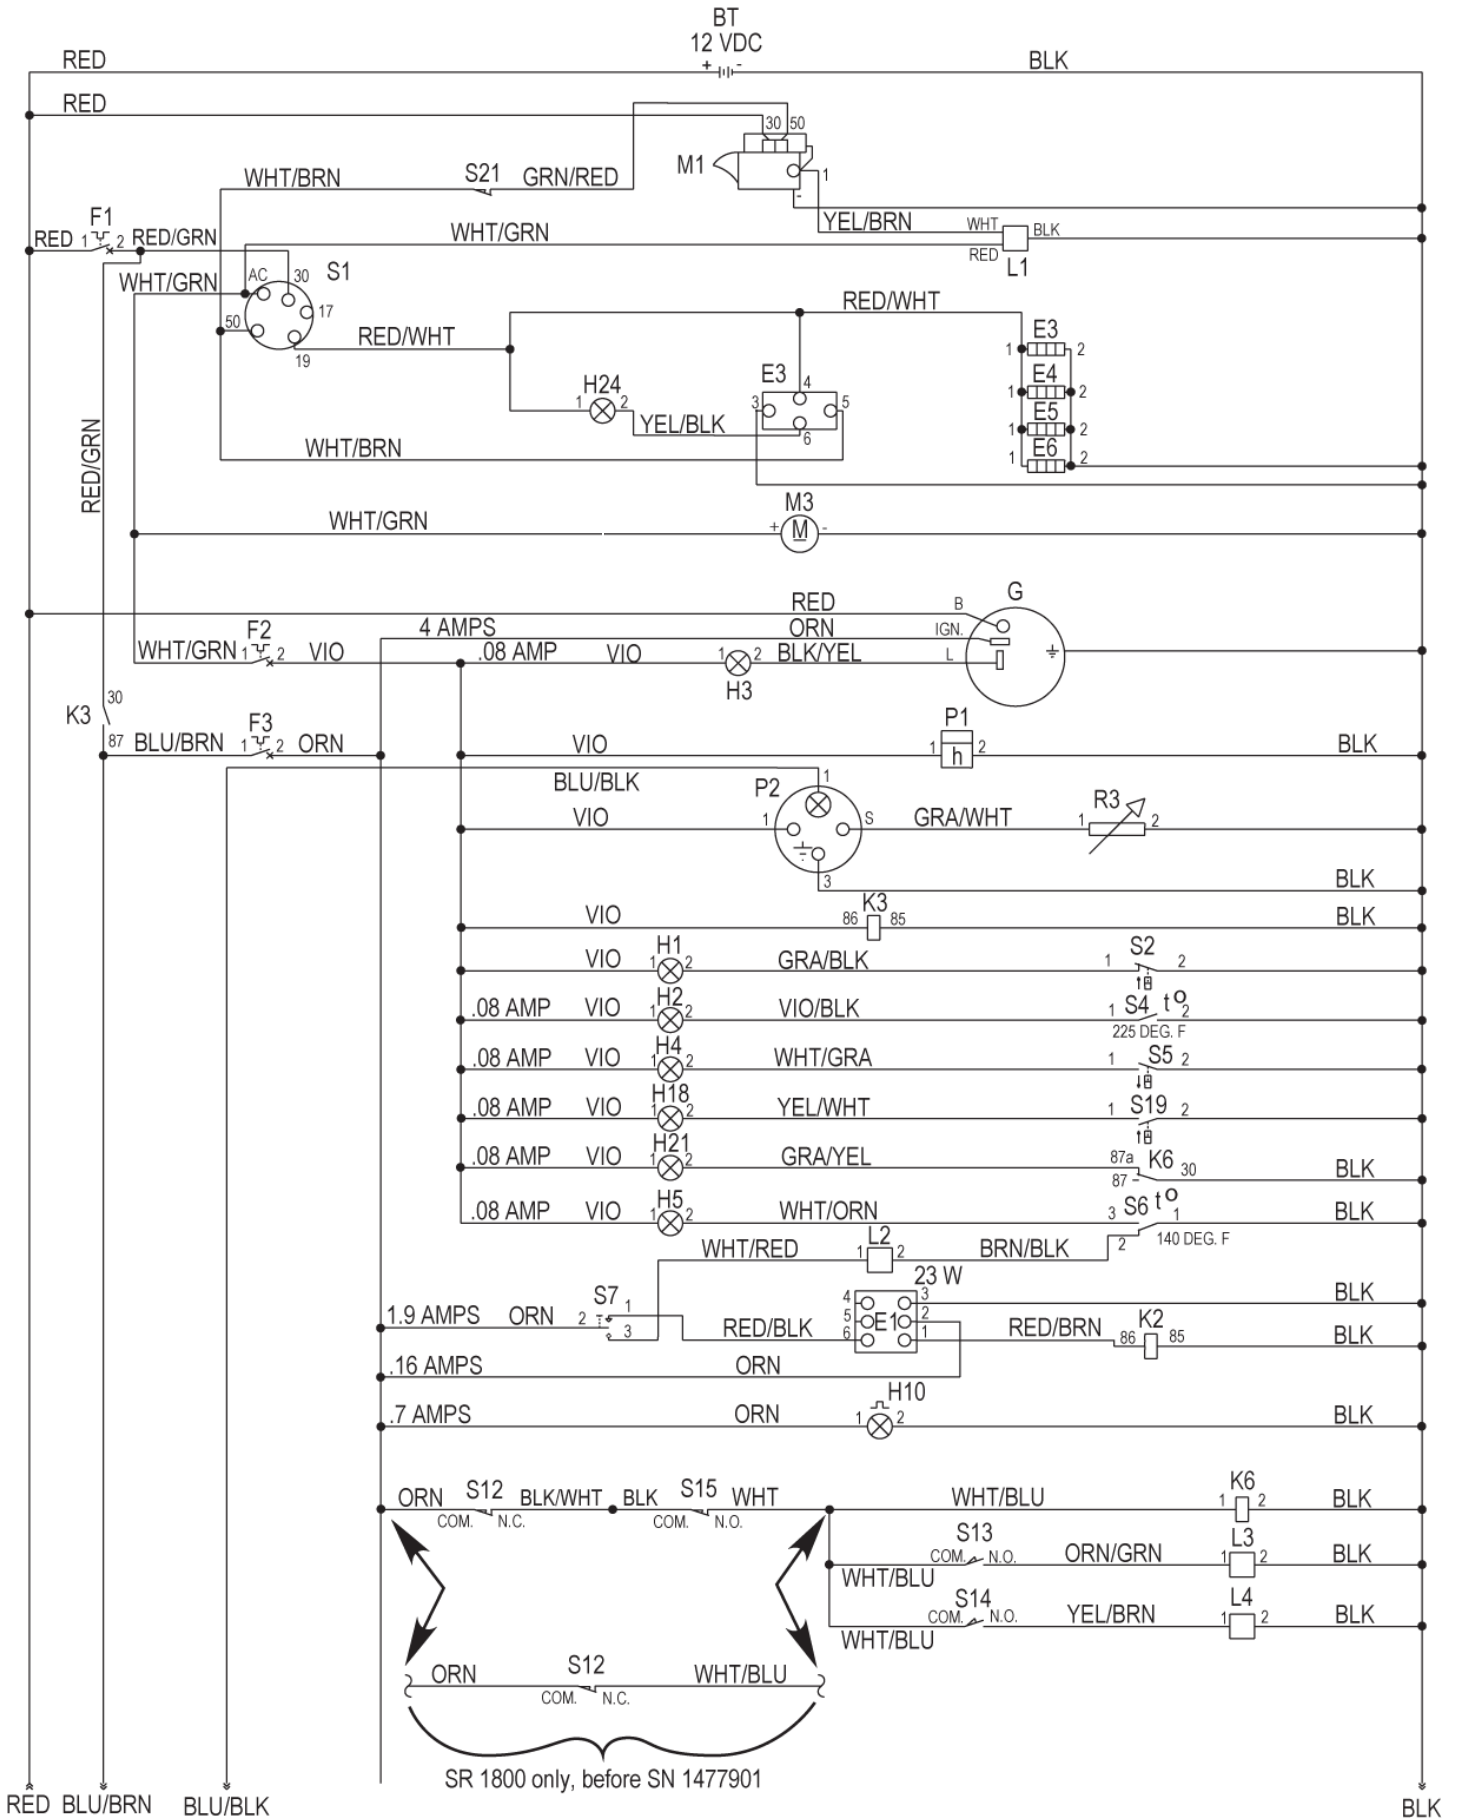

DECAL SYSTEM

SR 1800 P/G/D

14-04-2013

Part List ID

F-89165

90

Pos	Part no.	Qty	Description	
1	56449958	1	Mat Pedal	Cv696C
2	56418603	1	MAT PEDAL	
3	56418483	1	SCHEMATIC PACK	Gas/propane/dual fuel
3	56419104	1	SCHEMATIC PACK (DIESEL)	Diesel
4	56016364	2	DECAL WARNING FAN	
5	56015426	1	DECAL,WARNING FAN	
6	56016226	1	DECAL GASOLINE (GAS)	Gas/propane/dual fuel
6	56025454	1	DECAL DIESEL FUEL	Diesel
7	56016259	1	DECAL OIL FILL	
8	56016258	1	DECAL CIRCUIT BREAKER	Gas/propane/dual fuel
8	56016520	1	DECAL,CIRCUIT BREAKER (DI ESEL)	Diesel
10	56016366	3	DECAL SR1800 SIDE	
12	56016252	1	DECAL CONTROL REAR	Gas/propane/dual fuel
12	56016537	1	DECAL,CONTROL REAR (DIESE L)	Diesel
13	56016251	1	DECAL CONTROL FRONT	Gas/propane/dual fuel
13	56016538	1	DECAL,CONTROL FRONT (DIES EL)	Diesel
14	56016097	1	DECAL REFLECTIVE	Inside tall light
15	56015427	1	DECAL,WARNING TIP O	
16	56015370	4	Decal	
17	56016363	6	DECAL WARNING HOT	Qty of 3 on gas/propane/dual fuel
18	56015428	1	DECAL,WARNING HOPPE	
19	56016163	1	DECAL NO STEP	
20	56015425	1	DECAL,WARNING BROOM	

ELECTRICAL SYSTEM

SR 1800 P/G/D

14-04-2013

Part List ID
F89167

91