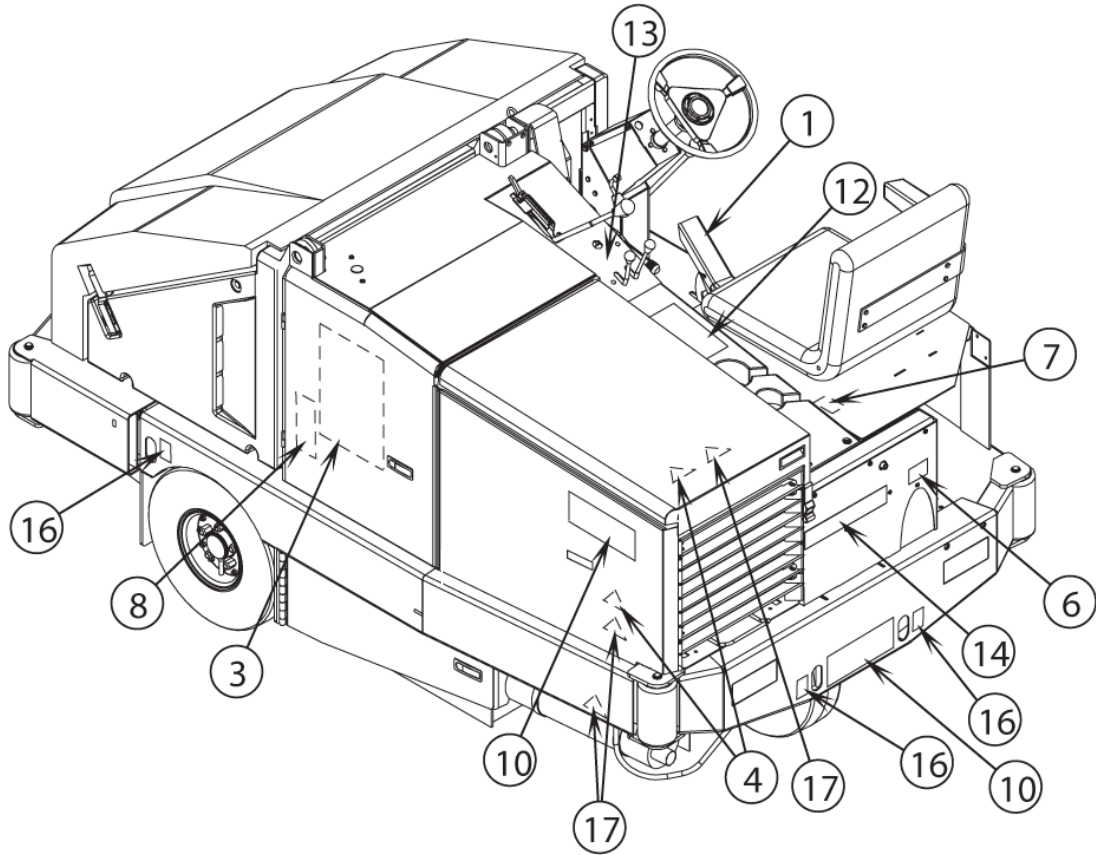

DECAL SYSTEM

SR 1800 P/G/D

14-04-2013

Part List ID

F89165

89

DECAL SYSTEM

SR 1800 P/G/D

14-04-2013

Part List ID

F-89165

90

Pos	Part no.	Qty	Description	
1	56449958	1	Mat Pedal	Cv696C
2	56418603	1	MAT PEDAL	
3	56418483	1	SCHEMATIC PACK	Gas/propane/dual fuel
3	56419104	1	SCHEMATIC PACK (DIESEL)	Diesel
4	56016364	2	DECAL WARNING FAN	
5	56015426	1	DECAL,WARNING FAN	
6	56016226	1	DECAL GASOLINE (GAS)	Gas/propane/dual fuel
6	56025454	1	DECAL DIESEL FUEL	Diesel
7	56016259	1	DECAL OIL FILL	
8	56016258	1	DECAL CIRCUIT BREAKER	Gas/propane/dual fuel
8	56016520	1	DECAL,CIRCUIT BREAKER (DI ESEL)	Diesel
10	56016366	3	DECAL SR1800 SIDE	
12	56016252	1	DECAL CONTROL REAR	Gas/propane/dual fuel
12	56016537	1	DECAL,CONTROL REAR (DIESE L)	Diesel
13	56016251	1	DECAL CONTROL FRONT	Gas/propane/dual fuel
13	56016538	1	DECAL,CONTROL FRONT (DIES EL)	Diesel
14	56016097	1	DECAL REFLECTIVE	Inside tall light
15	56015427	1	DECAL,WARNING TIP O	
16	56015370	4	Decal	
17	56016363	6	DECAL WARNING HOT	Qty of 3 on gas/propane/dual fuel
18	56015428	1	DECAL,WARNING HOPPE	
19	56016163	1	DECAL NO STEP	
20	56015425	1	DECAL,WARNING BROOM