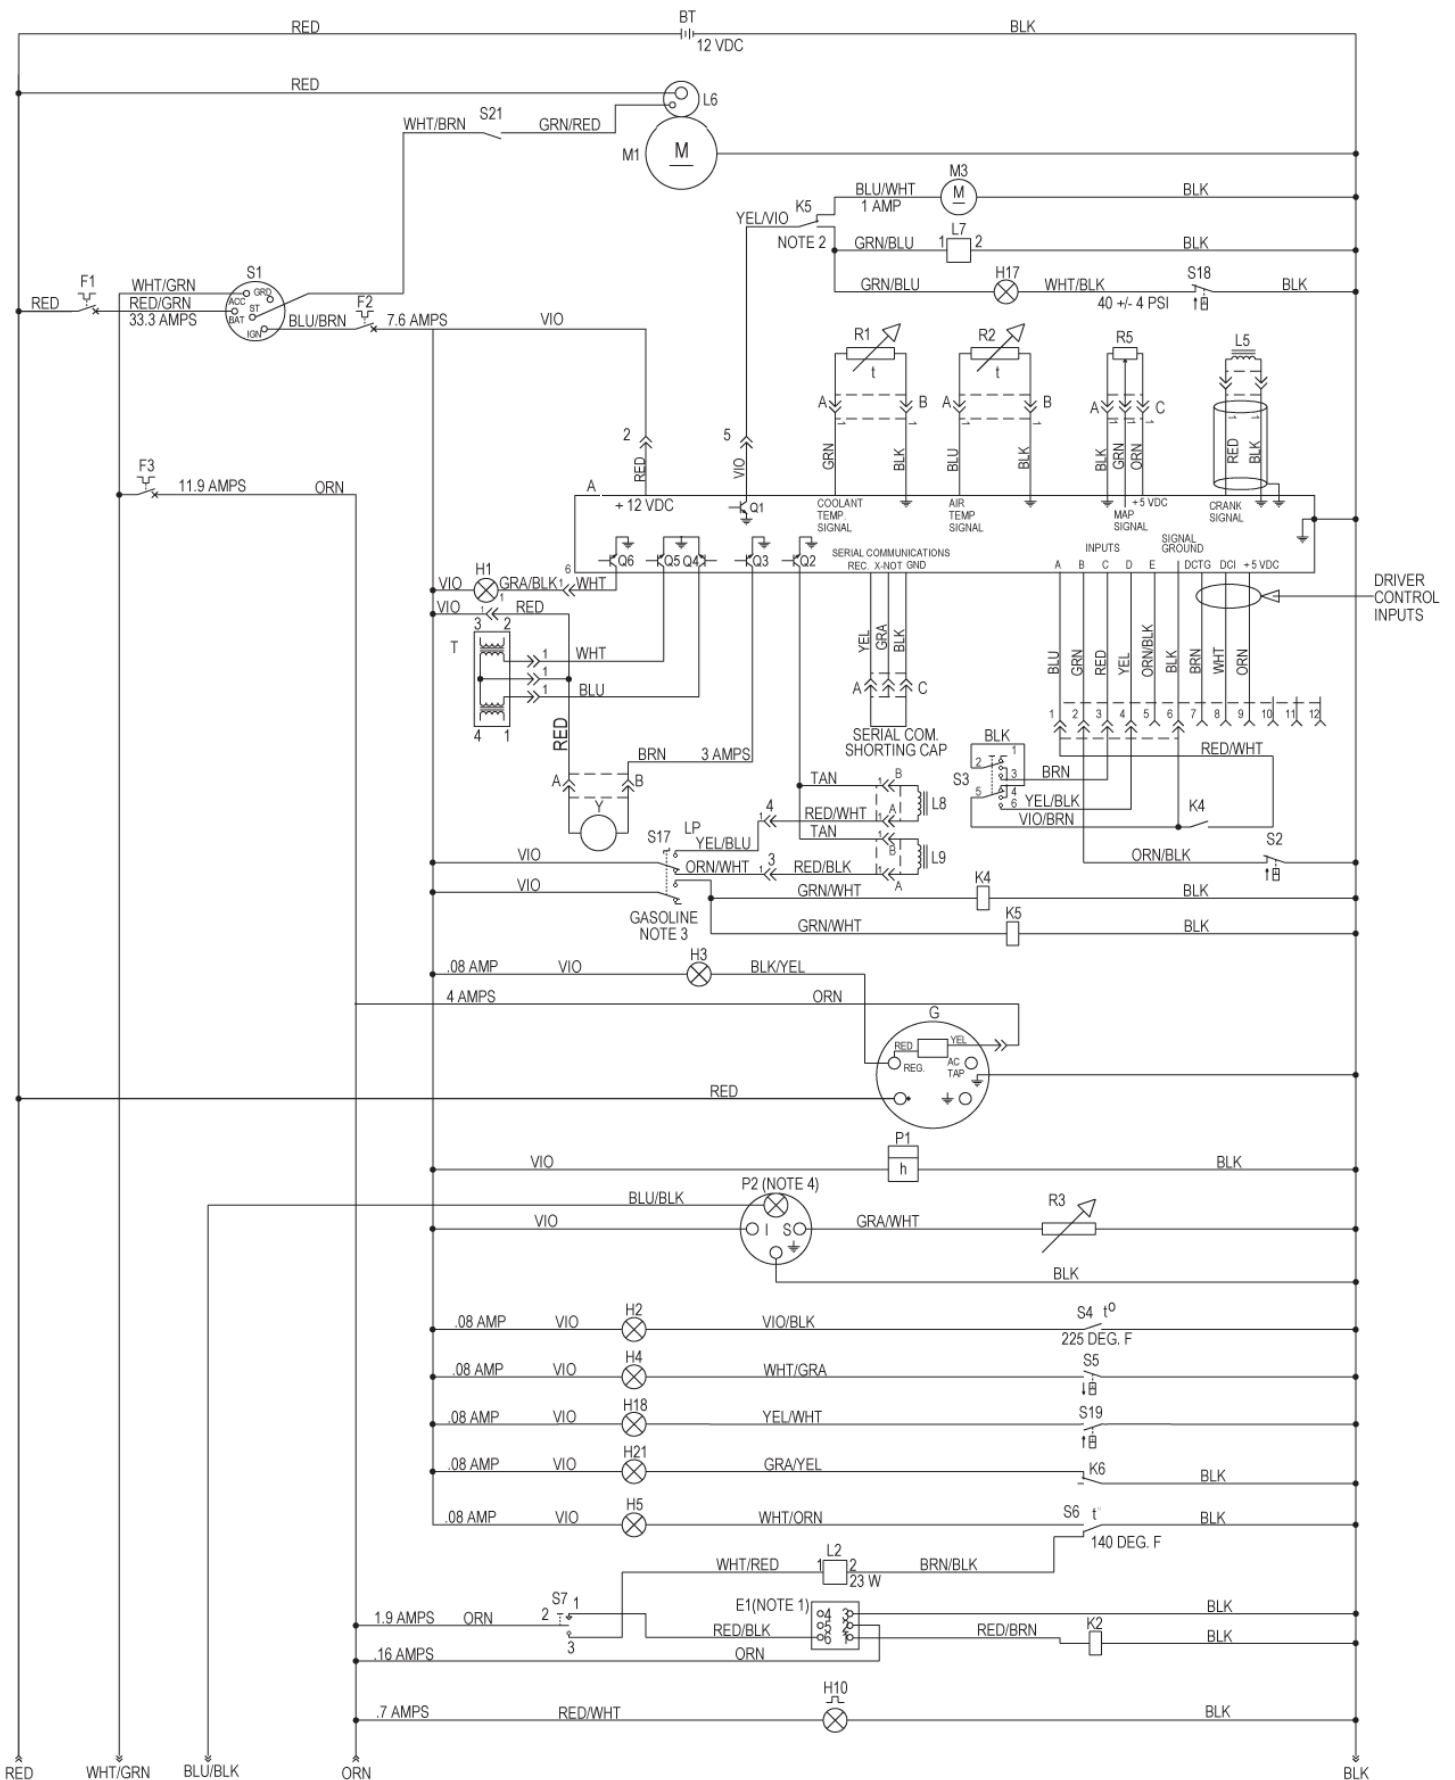

ELECTRICAL DIAGRAM (GAS/PROPANE/DUAL

SR 1800 P/G/D

14-04-2013

Part List ID

F89171

95