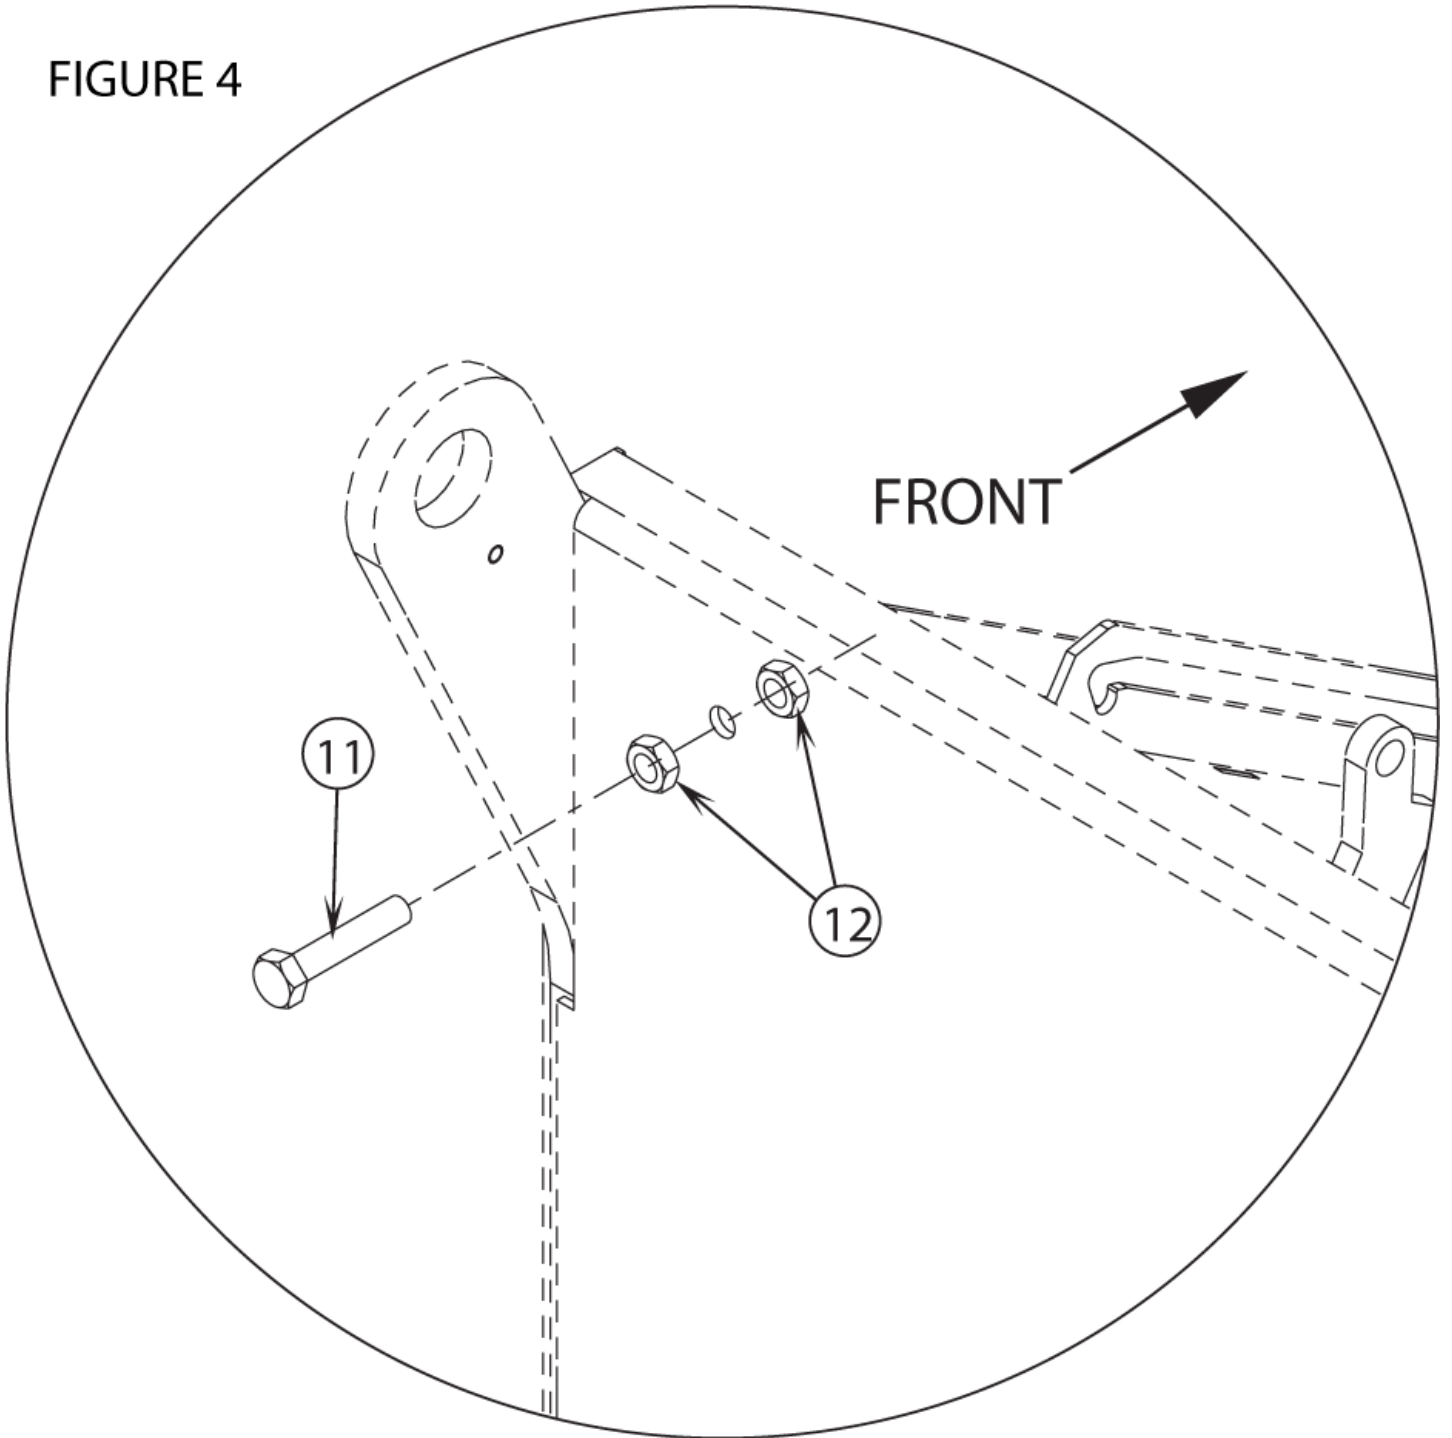

56419348 - Interlock Switch Kit

SR 1800 P/G/D

14-04-2013

Part List ID
IS56040742FIG4

125

FIGURE 4

56419348 - Interlock Switch Kit

SR 1800 P/G/D

14-04-2013

Part List ID
IS56040742-IG4

126

Pos	Part no.	Qty	Description
11	56002091	1	3/8-16 X 2 BOLT
12	56009085	2	Nut (s/s) replaced by 56002769