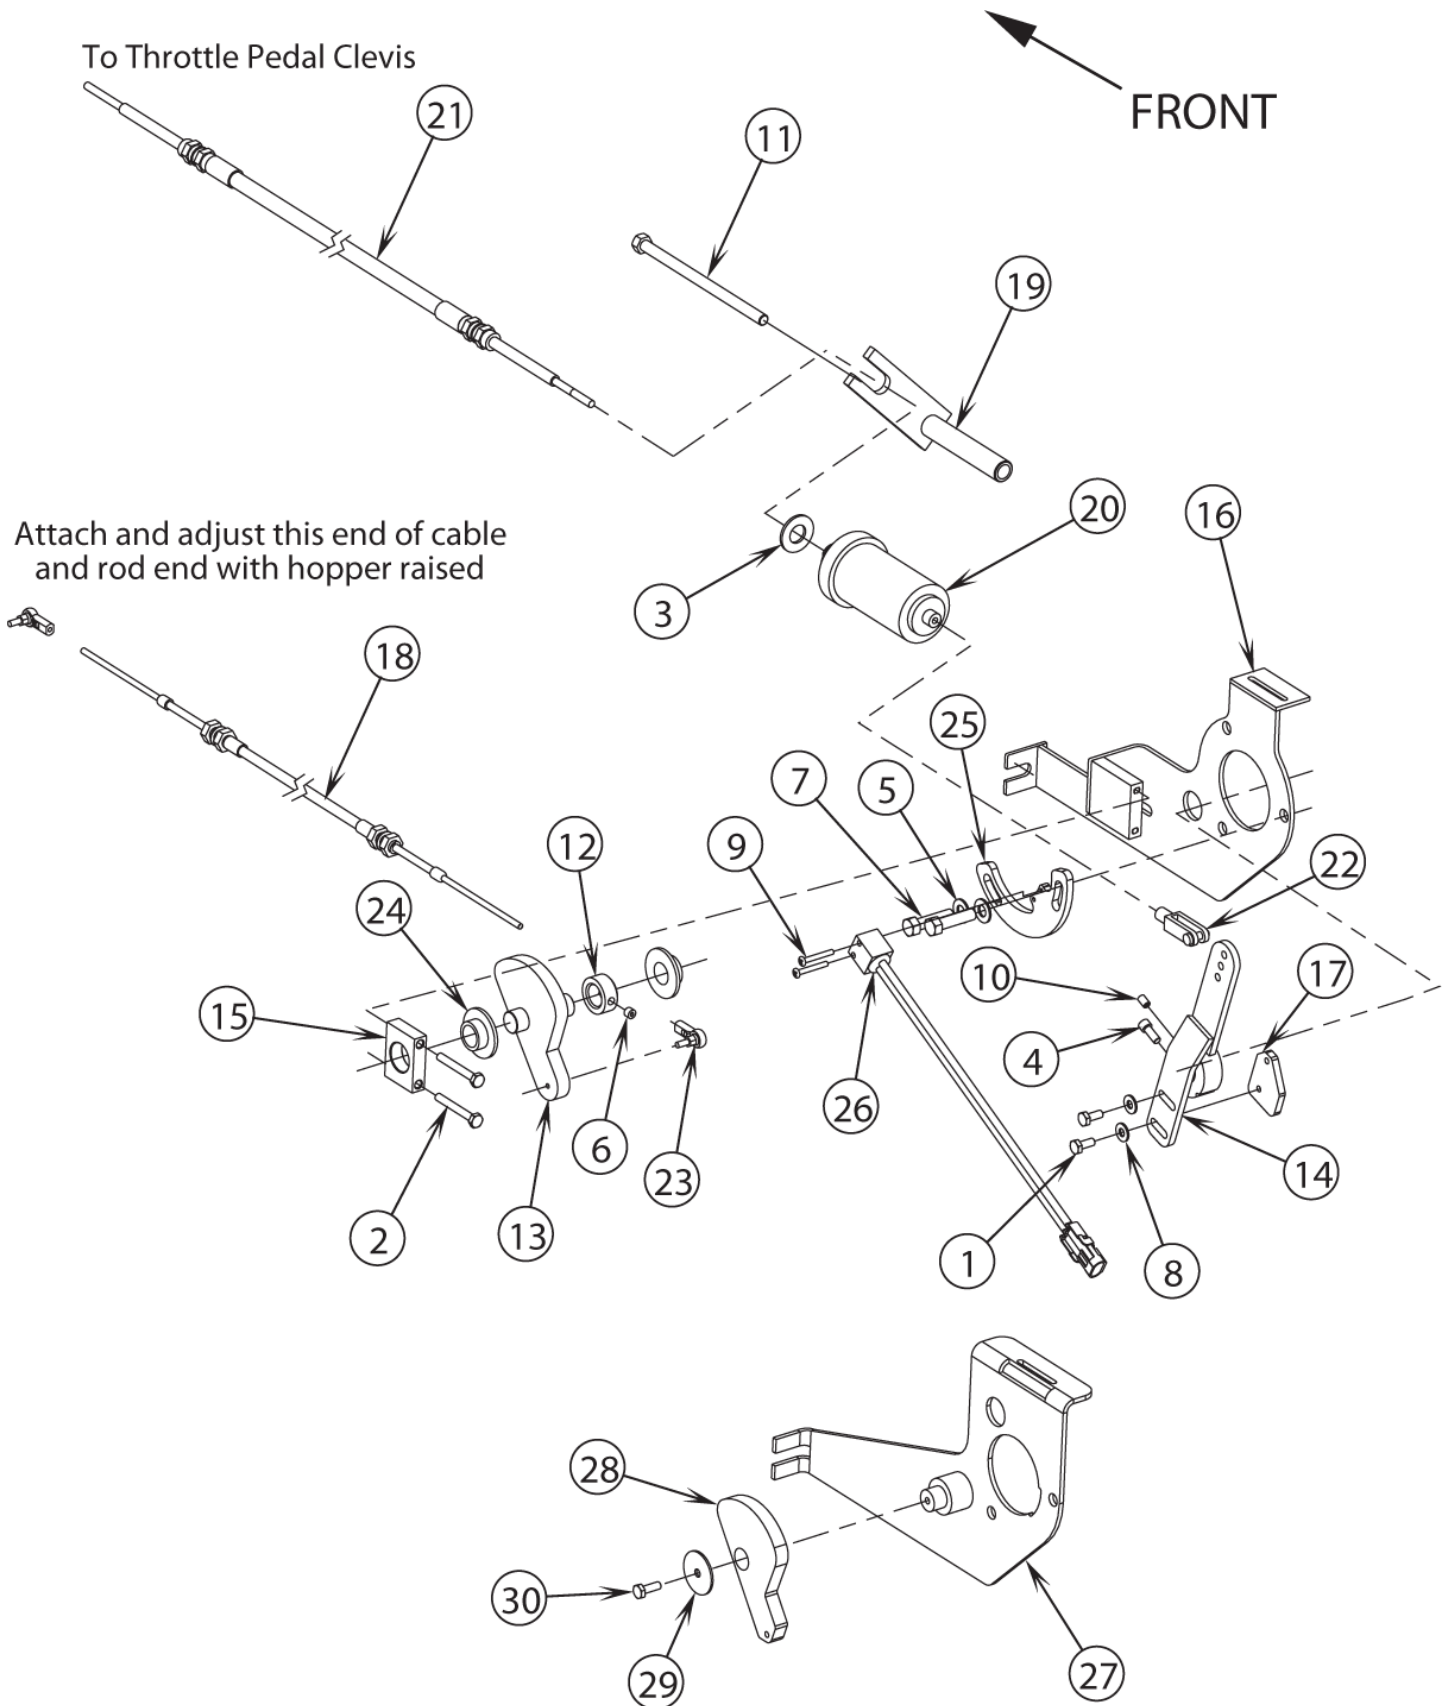

LINKAGE ASSEMBLY

SR 1800 P/G/D

14-04-2013

Part List ID

F89137

42

LINKAGE ASSEMBLY

SR 1800 P/G/D

14-04-2013

Part List ID

F-89137

43

Pos	Part no.	Qty	Description	
0	56418783	1	LINKAGE ASSEMBLY (SEE DRIVE PEDAL LINKAGE)	
1	56001836	2	Scr Hex Hd 1/4-20 x .62	
2	56001874	2	SCR HEX 1/4 20 X 2.00	Before SN 1477917
3	56002022	1	WSH FLT SAE 5/8	
4	56002032	1	SCR SOC HD 1/4-20X0.62	
5	56002063	2	Washer flat Sae 3/8	
6	56002086	1	Scr Soc Set 5/16-18 x .25	Before SN 1477917
7	56002095	2	Scr Hex Hd 3/8-16 x 1.50	
8	56002098	2	Washer flat Sae 1/4	
10	56002930	1	Set Screw replaced by 56001841	
11	56003044	1	3/8-16 X 6-1/2 BOLT	
12	56367095	1	Collar Shaft .750 Cv31A	Before SN 1477917
14	56418181	1	ARM WELDMENT	
17	56418613	1	PLATE CAM	
18	56418615	1	CABLE PUSH/PULL	
19	56418892	1	BRACKET WELDMENT	
20	56482539	1	Hydro Black	
21	56482540	1	Cable	
22	56482542	1	Clevis	
23	56488290	2	Rod End	
24	56491648	2	BEARING, FLANGE	Before SN 1477917
25	56418966	1	MOUNT NEUTRAL SAFETY SWITCH	
26	56460005	1	SEALED BALL SWITCH	Neutral Start Switch
27	56419340	1	INTERLOCK BRKT. WELDMENT	Used after SN 1477916
28	56419337	1	CAM, NYLON	Used after SN 1477916
29	56009225	1	WASHER FENDER	Used after SN 1477916
30	56002948	1	Scr Hex Hd Loc 1/4-20(s/s)	Used after SN 1477916