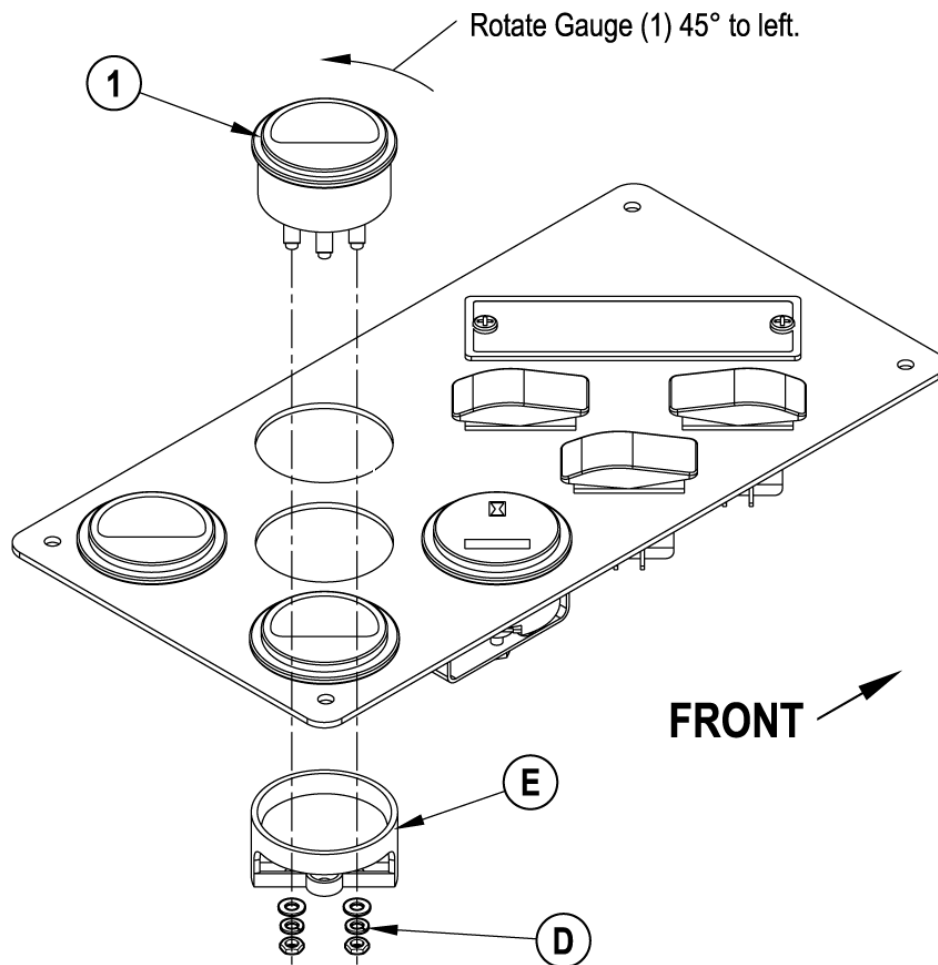

FIGURE 2

FIGURE 3

(2) Black Wires. (1) Violet/Blue Wire.

FRONT