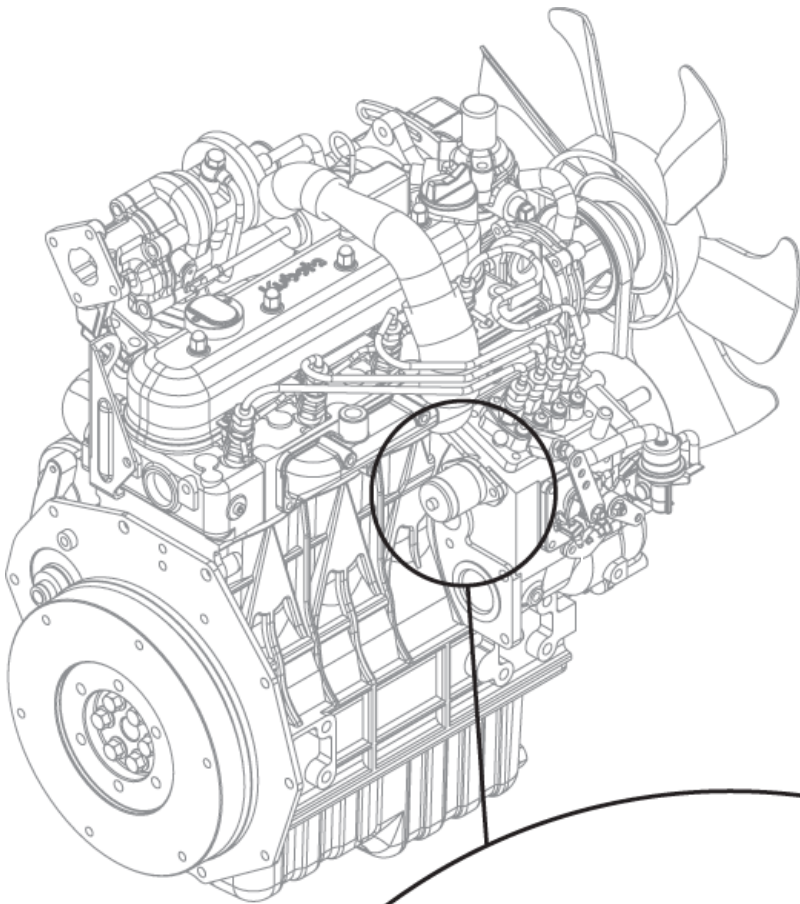

56419446 - Solenoid Replacement Kit

SR 1800 P/G/D

14-04-2013

Part List ID
IS56040782

137