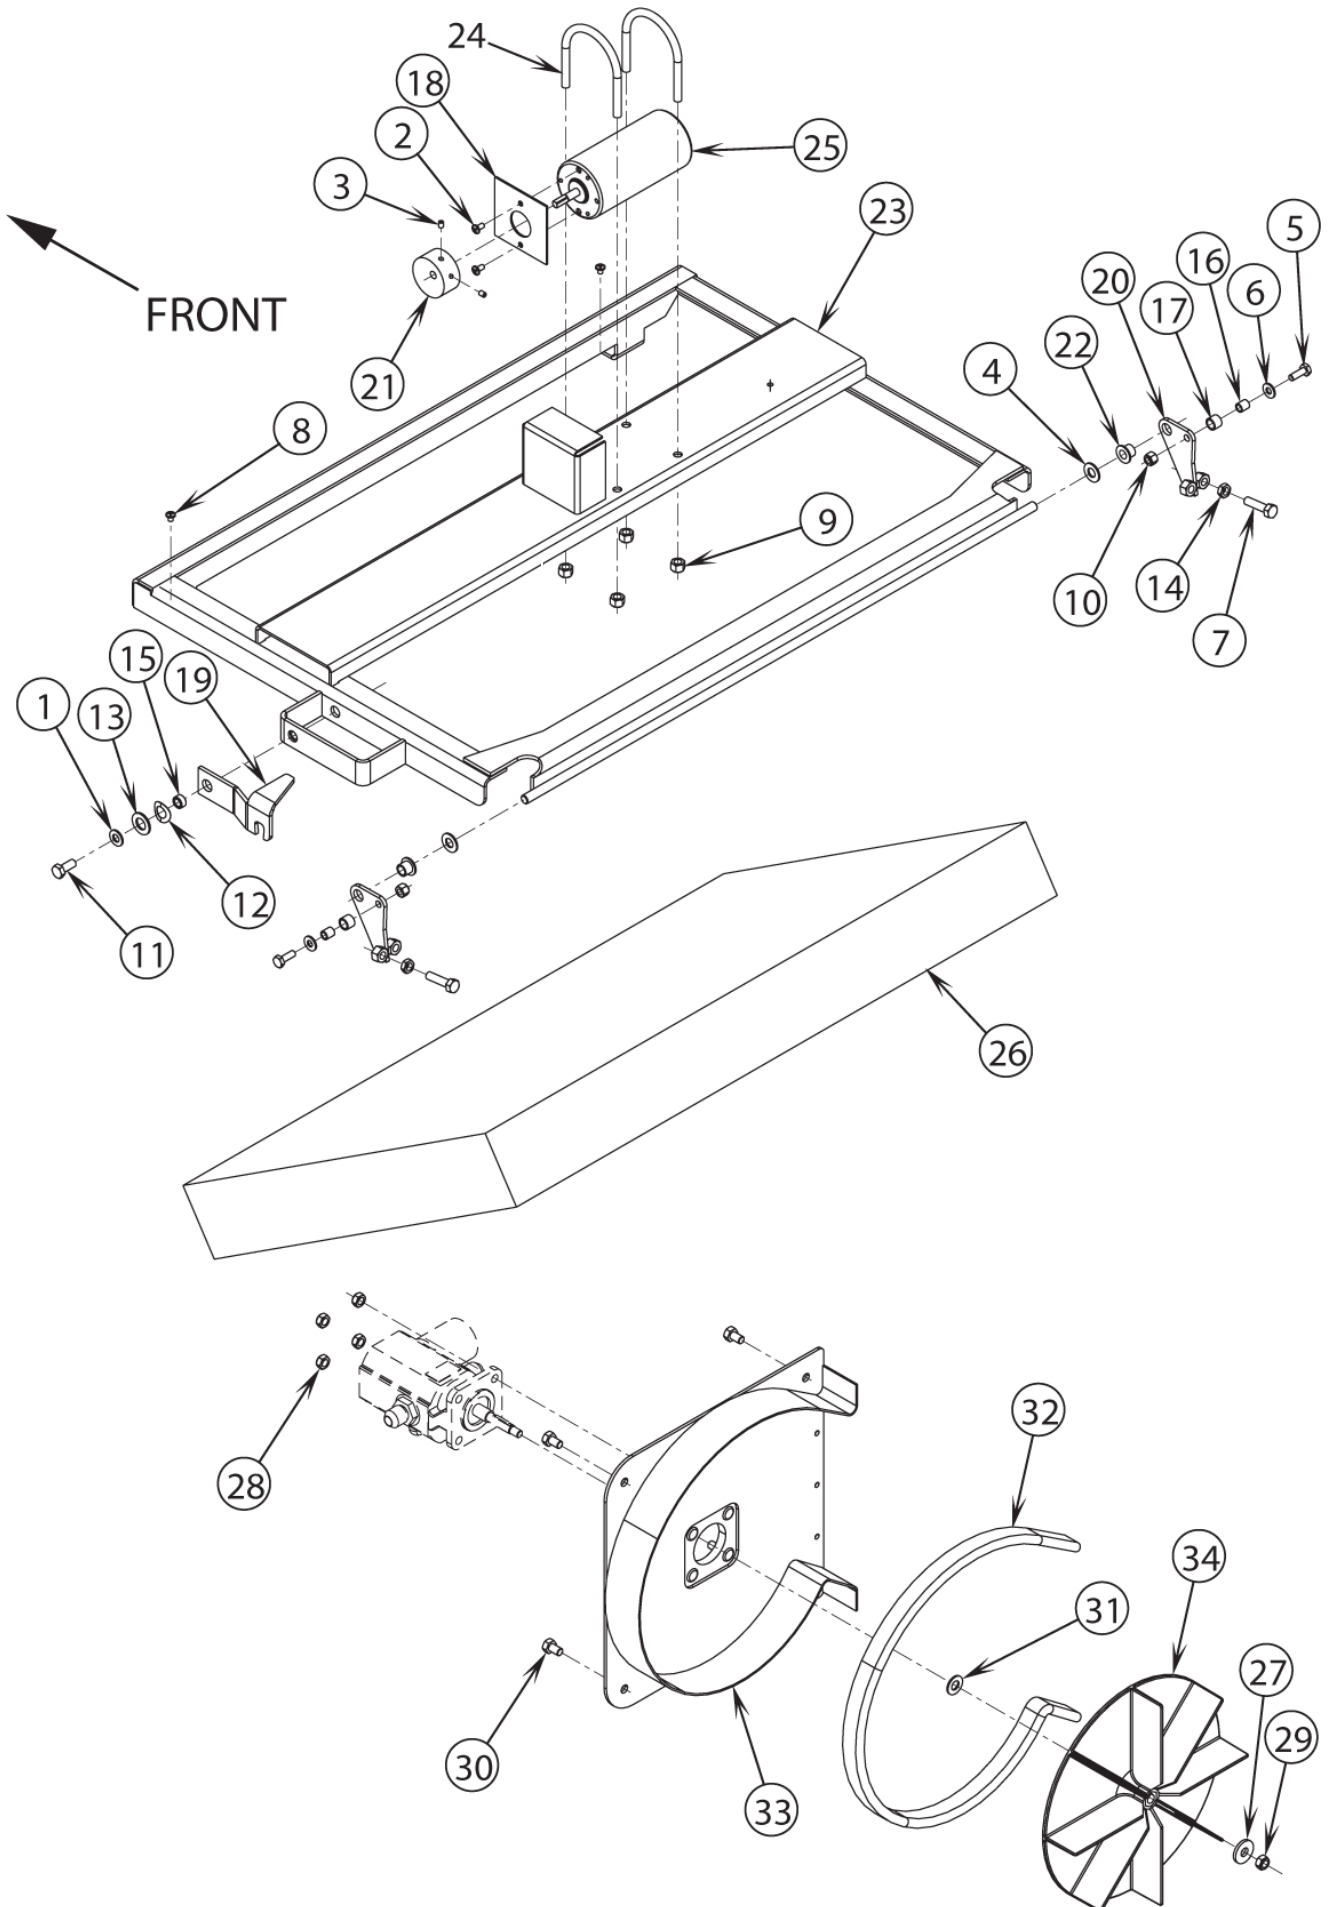

DUST CONTROL SYSTEM

SR 1800 P/G/D

14-04-2013

Part List ID
F89135

40

DUST CONTROL SYSTEM

SR 1800 P/G/D

14-04-2013

Part List ID

F-89135

41

Pos	Part no.	Qty	Description	
0	56418253	1	SHAKER ASSEMBLY (ø1-24 & 35)	Pos. 1-25
0	56418488	1	IMPELLER ASSEMBLY (ø29-34 & 40)	Pos. 27-34
1	56001939	1	Washer flat Sae 5/16	
2	56002001	2	#10-32 X 3/8 SCREW	
3	56009084	2	Scr Soc Set Loc 10-24x.19	
4	56002063	2	Washer flat Sae 3/8	
5	56002093	2	Scr Hex Hd 1/4-20 x 1.00	
6	56002098	2	Washer flat Sae 1/4	
7	56002368	2	5/16-18 X 1-3/4 BOLT	
8	56002043	2	Scr Pan Hd Phil 10-24 x .	
9	56002701	4	Nut Hex Lock 5/16-18	
10	56002708	2	Nut Hex Nyloc 1/4-20	
11	56002956	1	Cap Screw 3/4 replaced by 56002667	
12	56009001	1	Washer	
13	56009003	1	Washer flat	
14	56009086	2	5/16-18 JAM NUT	
15	56320595	1	Bushing .31x.50x.28Hc18M	
16	56321532	2	Bushing .25x.37x.40Hc42C	
17	56370754	2	BEARING SLEEVE .379CV211K	
18	56416280	1	SHIELD SHAKER	
19	56416511	1	LATCH SHAKER	
20	56416625	2	SHAKER HINGE WELD'T	
21	56416671	1	ECCENTRIC	
22	56416675	2	BEARING FLANGE	
23	56418234	1	SHAKER WELDMENT	
24	56468329	2	U-BOLT	
25	56491823	1	MOTOR BRUSH SET	Not Shown
25	56508773	1	SHAKER MOTOR KIT	
25	56900215	2	PIN UNIV MATE-N-LOK	Not Shown
25	56900218	1	PLUG 2 CIR MATE-N-LOK	Not Shown
26	56482305	1	Filter Panel Assy	
27	56001939	1	Washer flat Sae 5/16	
28	56002826	4	Nut Hex Nyloc Thin (s/s) replaced by 56002701	
29	56002950	1	Nut Hex NyI Loc 5/16-24	
30	56002923	4	5/16-18 X 1/2 LOC BOLT	
31	56009213	1	SH,FLT .382X1.000X.075	
32	56419370	1	TRIM SEAL	
33	56418784	1	IMPELLOR BRACKET WELDMENT	
34	56418897	1	IMPELLER