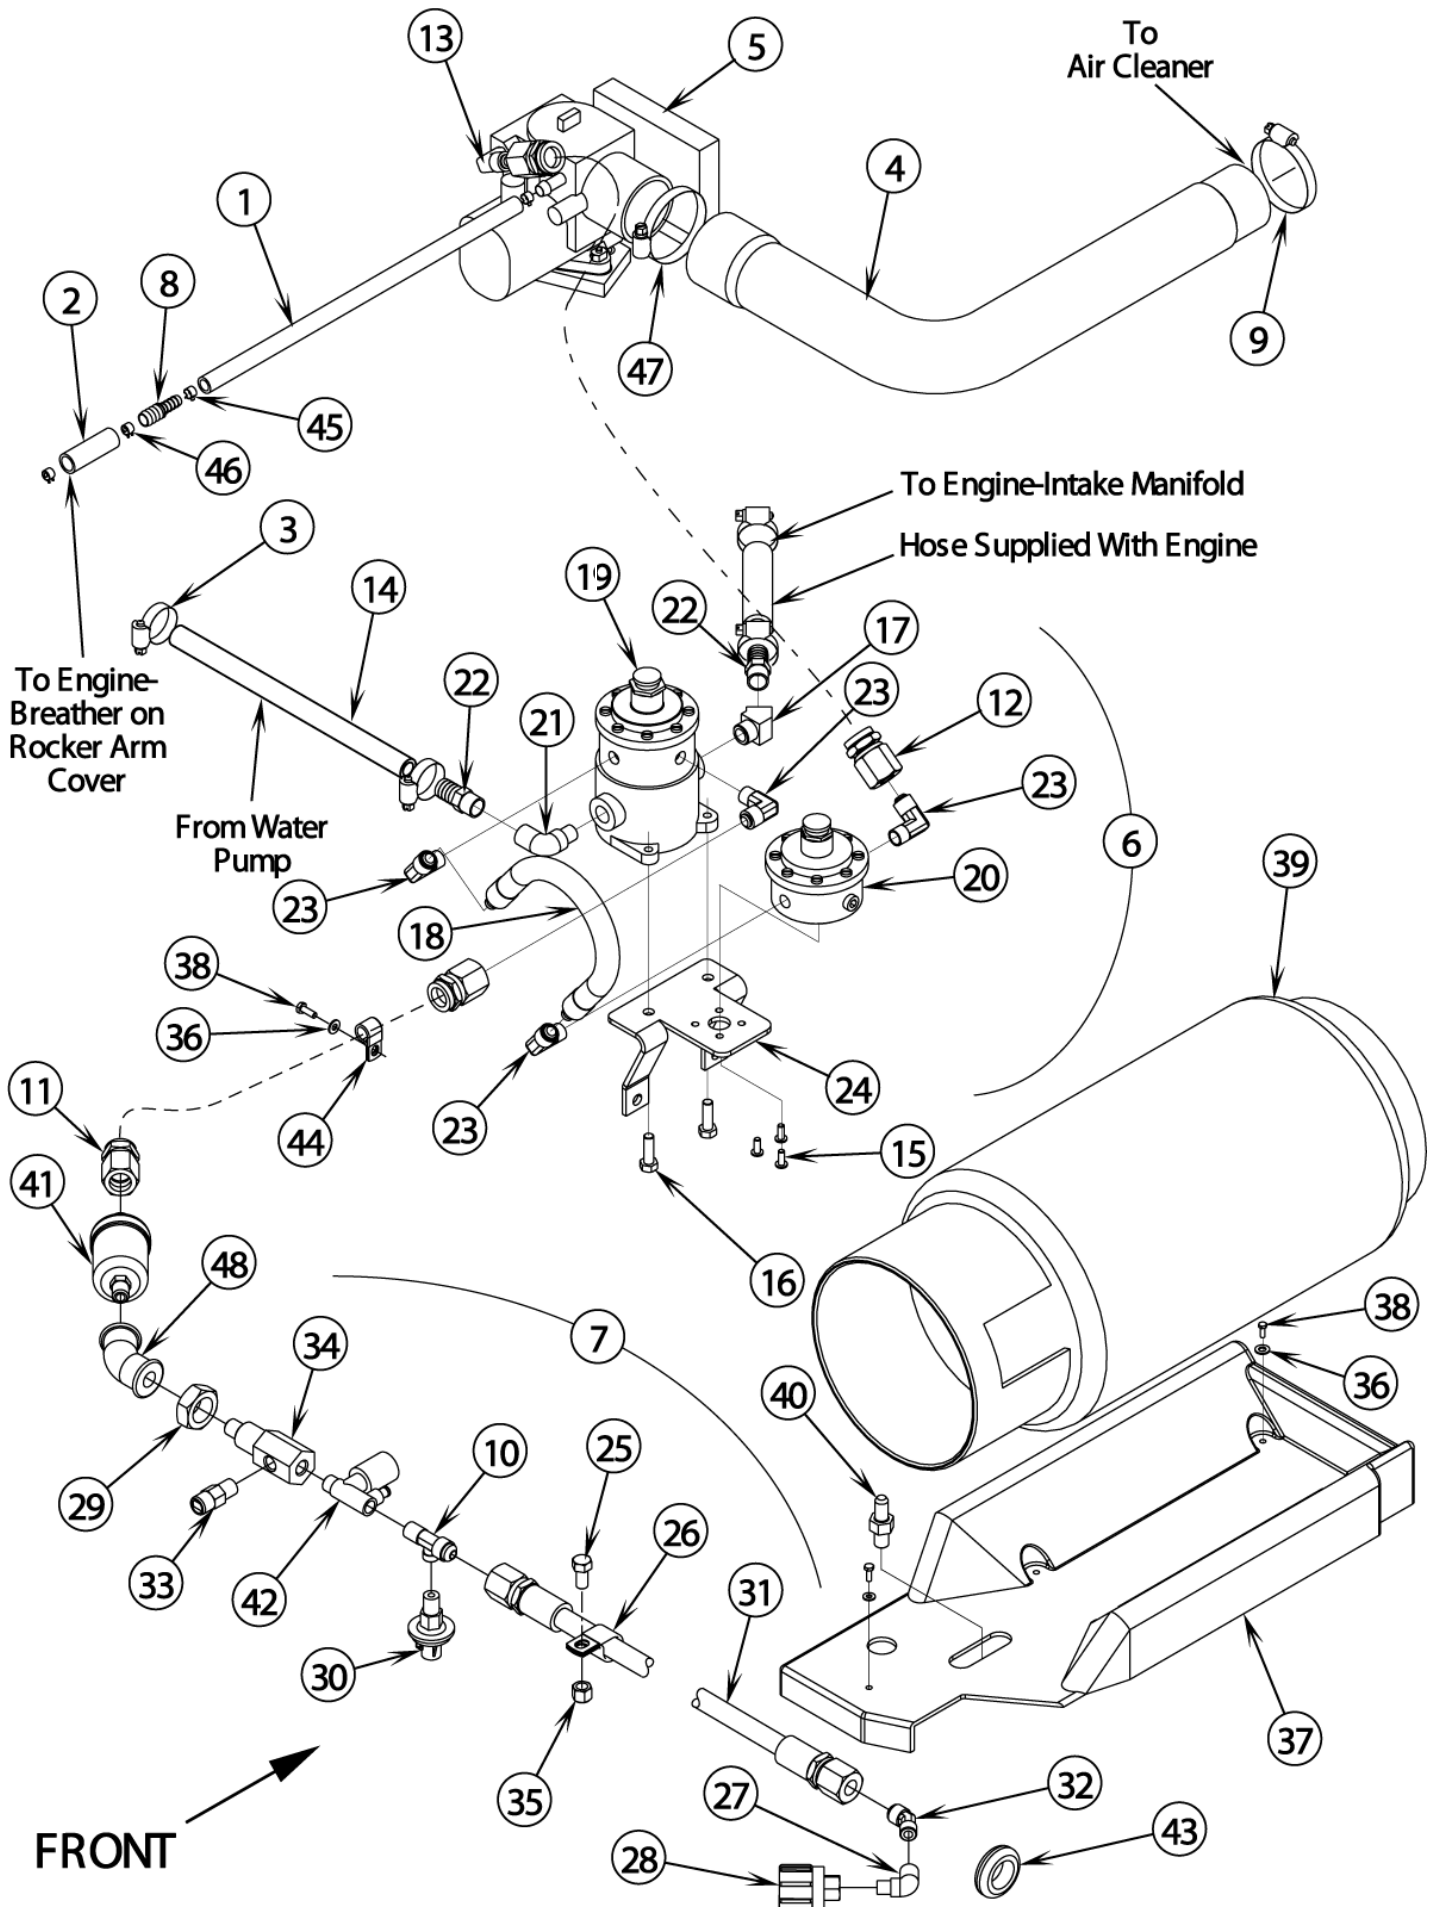

PROPANE ASSEMBLY

SR 1800 P/G/D

14-04-2013

Part List ID
F89158

76

PROPANE ASSEMBLY

SR 1800 P/G/D

14-04-2013

Part List ID F-89158

77

Pos	Part no.	Qty	Description	
0	56418731	1	PROPANE ASSEMBLY	Pos. 1-47
1	56150231	14	TUBE PVC RS .375 E00189	
3	56112771	4	Clamp hose Sae 10 E00047	
4	56418429	1	HOSE AIR INLET	
5	56419386	1	PROPANE INJECTION ASSY	Includes pos. 6, 41 and 42 - TSBUS2002-828
7	56418626	1	FILTER ASSEMBLY (ø10, 25- 35)	Pos. 10, 25-35
8	56418669	1	REDUCER BARB	
9	56440213	2	Clamp hose Sae #32E00047	
10	56900921	1	TEE	
11	56456591	1	HOSE 5/16 X 28.0 E00067	
12	56456593	1	HOSE 5/16 X 12.00 E00067	
13	56456608	1	ELBOW 90DEG (-4-6B) E0054	
14	56418913	1	HOSE,HEATER	
15	56001993	3	Screw	
16	56003073	2	5/16-18 X 1 LOC BOLT	
17	56368938	1	ELBOW ST 1/4X45 BR E00029	
18	56418735	1	HOSE	
19	56419235	1	PRIMARY LPG REGULATOR ASS Y 12 PSI	
20	56419163	1	SECONDARY PLG REGULATOR A SSY	
21	56900021	1	Elbow	
22	56456436	2	BARB HOSE E00039	
23	56456608	4	ELBOW 90DEG (-4-6B) E0054	
24	56418540	1	BRACKET REGULATOR	
25	56002663	1	Bolt 3/8-16 x 1	
26	56419120	1	CLAMP,HOSE SUPPORT	
27	56369632	1	Elbow St 1/4X90 Br E00031	
28	56369675	1	COUPLER FEMALE CV140P	
29	56002615	1	NUT HEX JAM 7/8-14	
30	56418381	1	SWITCH N.C. PRESSURE	
31	56456591	1	HOSE 5/16 X 28.0 E00067	
32	56456598	1	ELBOW, MALE 45 DEG_E00543	
33	56456624	1	VENT 1/4 NPT	
34	56418934	1	FITTING BULKHEAD	
35	56002769	1	Nut Hex	
36	56002098	6	Washer flat Sae 1/4	Note 1
37	56418742	1	CRADLE LP TANK	Note 1
38	56009018	6	Bolt	Note 1
39	56456590	1	L.P. TANK	Note 1
40	56418741	1	PIN LOCATOR	Note 1
41	56419381	1	FUEL FILTER, LP	
42	56418305	1	FUEL LOCK OFF SOLENOID	
43	56486116	1	SLEEVE	
44	56419120	1	CLAMP,HOSE SUPPORT	

Note 1: These items are also used in the Dual Fuel Assembly