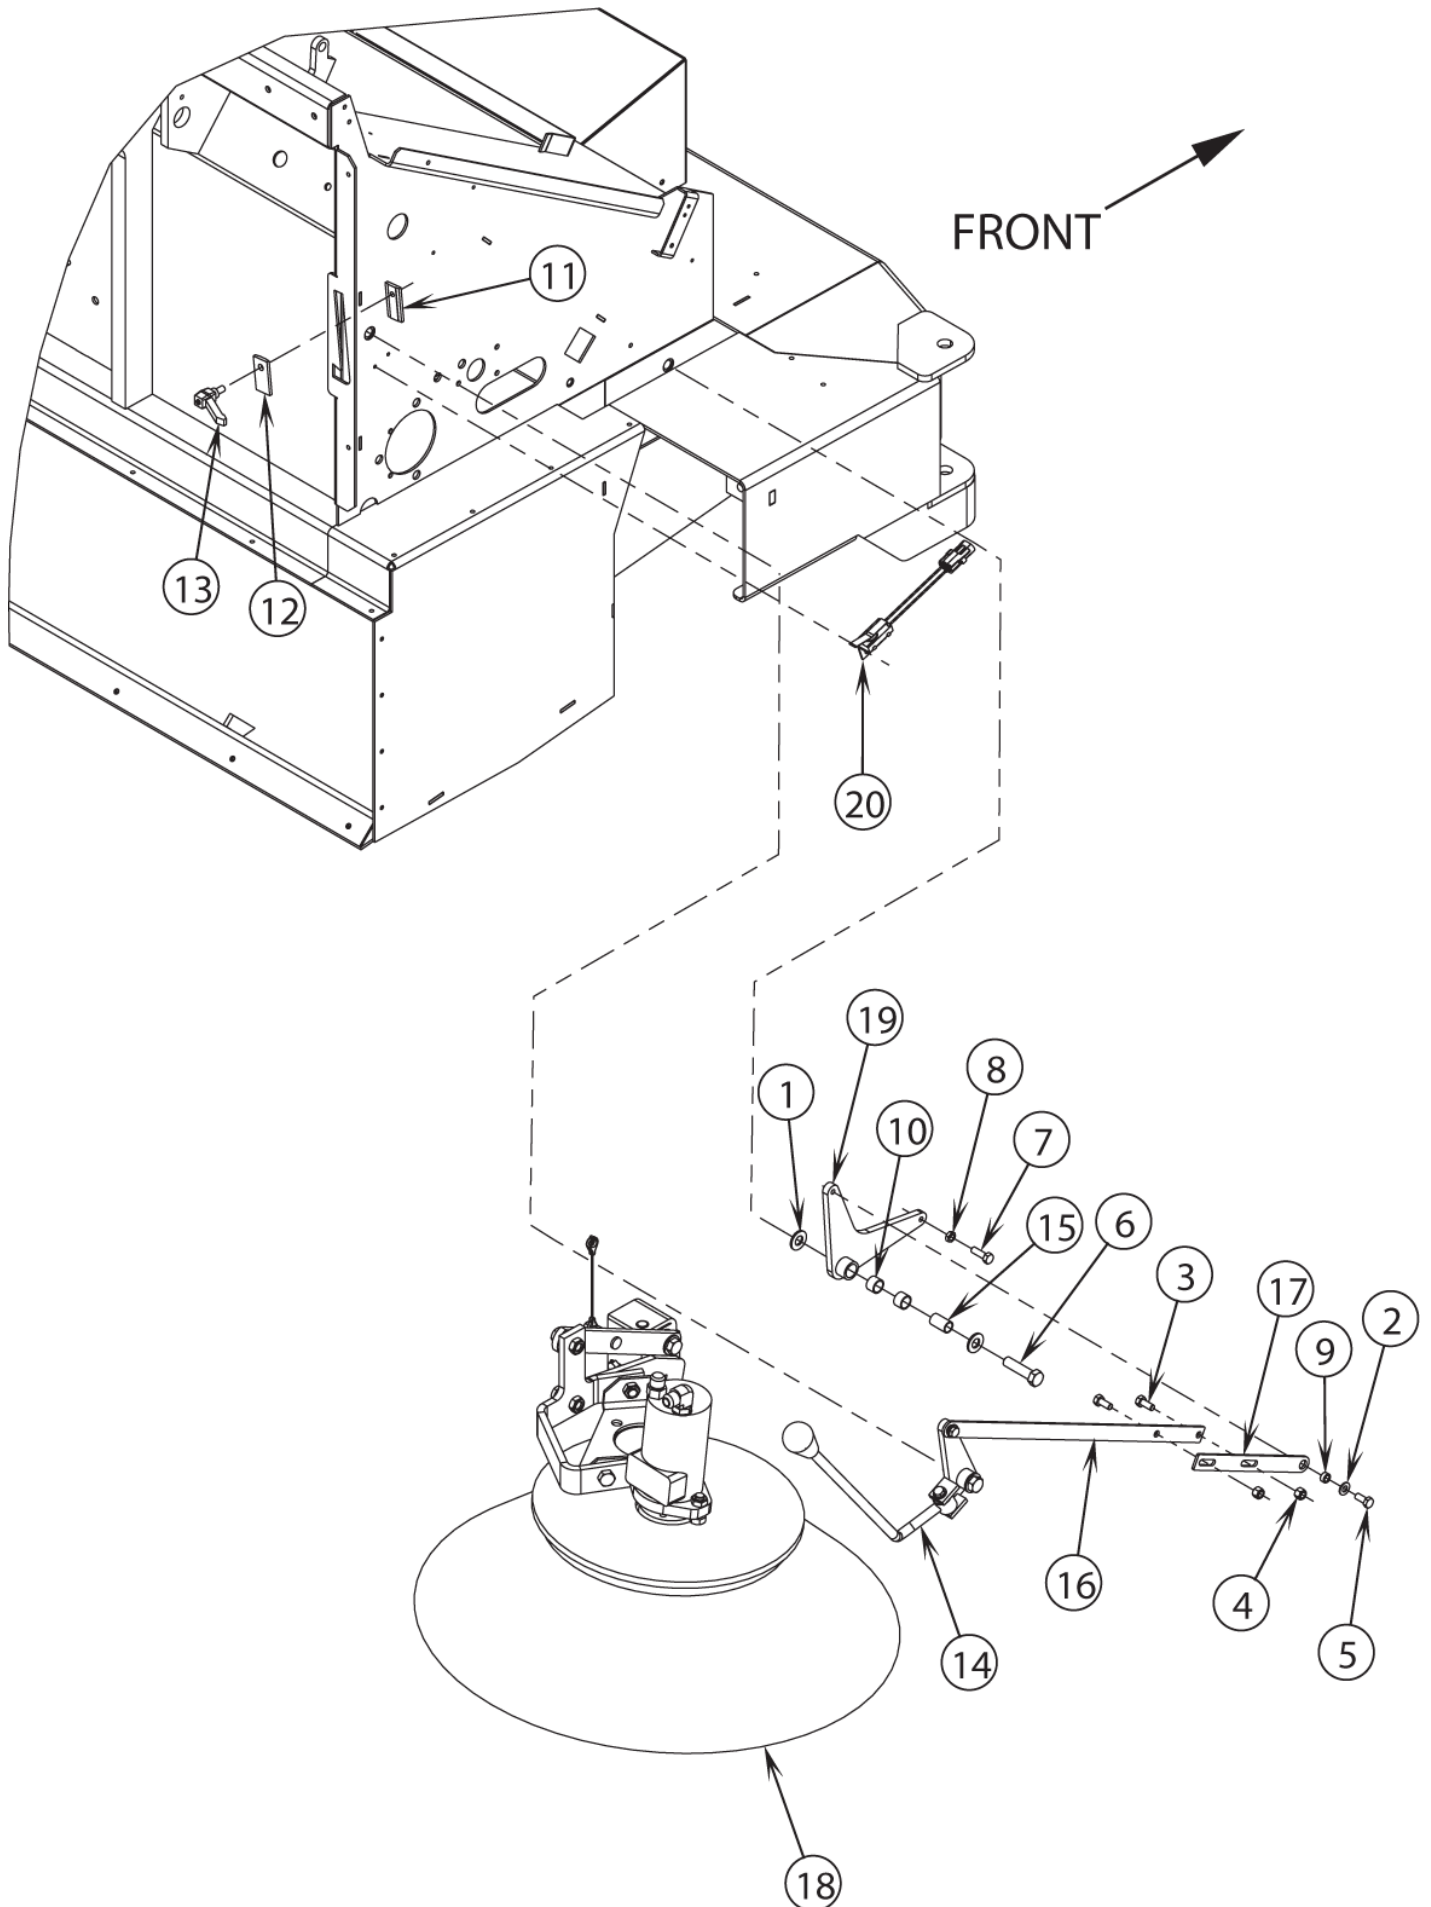

SIDE BROOM SYSTEM

SR 1800 P/G/D

14-04-2013

Part List ID
F89125

28

SIDE BROOM SYSTEM

SR 1800 P/G/D

14-04-2013

Part List ID

F-89125

29

Pos	Part no.	Qty	Description	
1	56001879	2	Washer flat Sae 1/2	
2	56001939	1	Washer flat Sae 5/16	
3	56002667	2	Scr Hex Hd 5/16-18 x .75	
4	56002701	2	Nut Hex Lock 5/16-18	
5	56002956	1	Cap Screw 3/4 replaced by 56002667	
6	56002983	1	SCR HEX HD 1/2-13 X 2.00	
7	56003073	1	5/16-18 X 1 LOC BOLT	
8	56009086	1	5/16-18 JAM NUT	
9	56320595	1	Bushing .31x.50x.28Hc18M	
10	56367168	2	Bearing Sleeve .627Cv 32De	
11	56416411	1	STOP BROOM	
12	56416412	1	STOP BROOM	
13	56416597	1	HANDLE ADJUSTABLE	
14	56418252	1	SIDE BROOM LIFT LEVER ASS EMBLY (ø1-2,6-7,11&14-17)	Broom System - continued
15	56418738	1	BUSHING .38 X .50 X .78	
16	56418908	1	LINKAGE	
17	56418909	1	LINKAGE	
18	56419021	1	SIDE BROOM ASSY	See Side Broom System - continued
19	56419028	1	LEVER WELD'T	
20	56372088	1	Switch, Waterproof