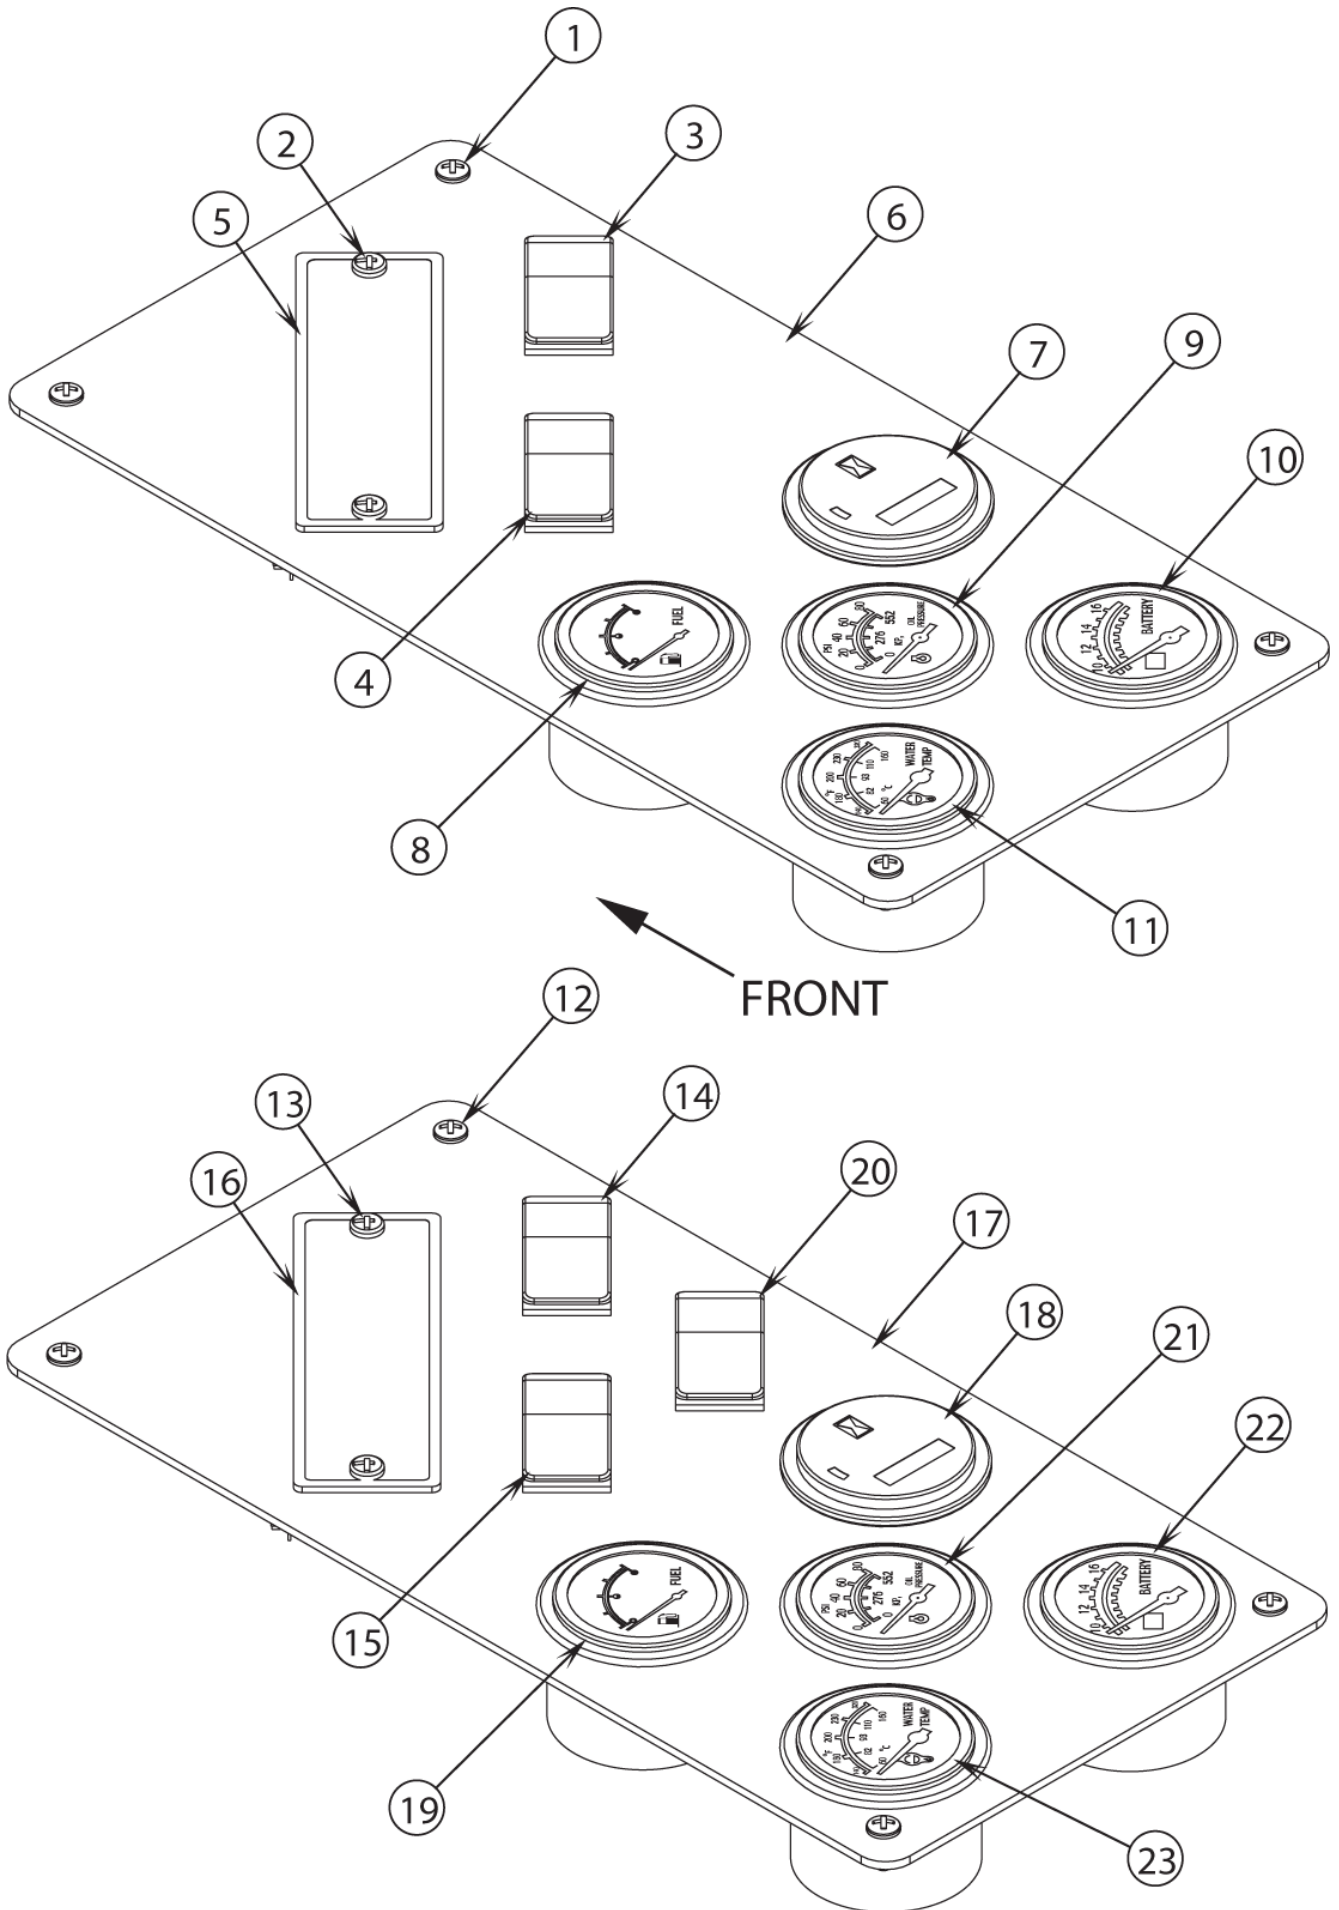

CONTROL PANEL ASSEMBLY

SR 1800 P/G/D

14-04-2013

Part List ID
F89121

23

CONTROL PANEL ASSEMBLY

SR 1800 P/G/D

14-04-2013

Part List ID

F89121

24

Pos	Part no.	Qty	Description	
0	56418663	1	CONTROL PANEL ASSEMBLY (SEE ASSOCIATED PAGES)	Propane/dual fuel - pos. 12-20 - NOTE 1
0	56419115	1	CONTROL PANEL ASSY (DIESEL)	Diesel - pos. 1-8 - NOTE 1
1	56002831	4	SCR PAN PHIL-BLK 10-24 X 50	
2	56009082	2	Scr Panphilted Formbld10-	
3	56324272	1	Switch, Rocker Dpdt	Shaker Motor, dust Control - S7
4	56393312	1	Switch, Rocker	Headlights - S8
5	56418412	1	LIGHT DISPLAY 10 BULB	
6	56418662	1	CONTROL PANEL	
7	56478363	1	Meter hour	
8	56489598	1	Gauge, fuel level	
9	56489592	1	Gauge	Standard after SN 1477918
10	56482044	1	METER, VOLT	Standard after SN 1477918
11	56489600	1	GUAGE, TEMPERATURE	Standard after SN 1477918
12	56002831	4	SCR PAN PHIL-BLK 10-24 X 50	
13	56009082	2	Scr Panphilted Formbld10-	
14	56324272	1	Switch, Rocker Dpdt	Shaker Motor, dust Control - S7
15	56393312	1	Switch, Rocker	Headlights - S8
16	56418412	1	LIGHT DISPLAY 10 BULB	
17	56418662	1	CONTROL PANEL	
18	56478363	1	Meter hour	
19	56489598	1	Gauge, fuel level	Gas/dual fuel
20	56455820	1	SWITCH, ROCKER	Engine Speed - S3
21	56489592	1	Gauge	Standard after SN 1477918
22	56482044	1	METER, VOLT	Standard after SN 1477918
23	56489600	1	GUAGE, TEMPERATURE	Standard after SN 1477918

Note 1: The additional gauges (oil pressure, voltage, and temp.) are standard on all SR 1800 after serial number 1477918. Kit #56418369 was added to the bill of material, but these gauges are not yet part of the