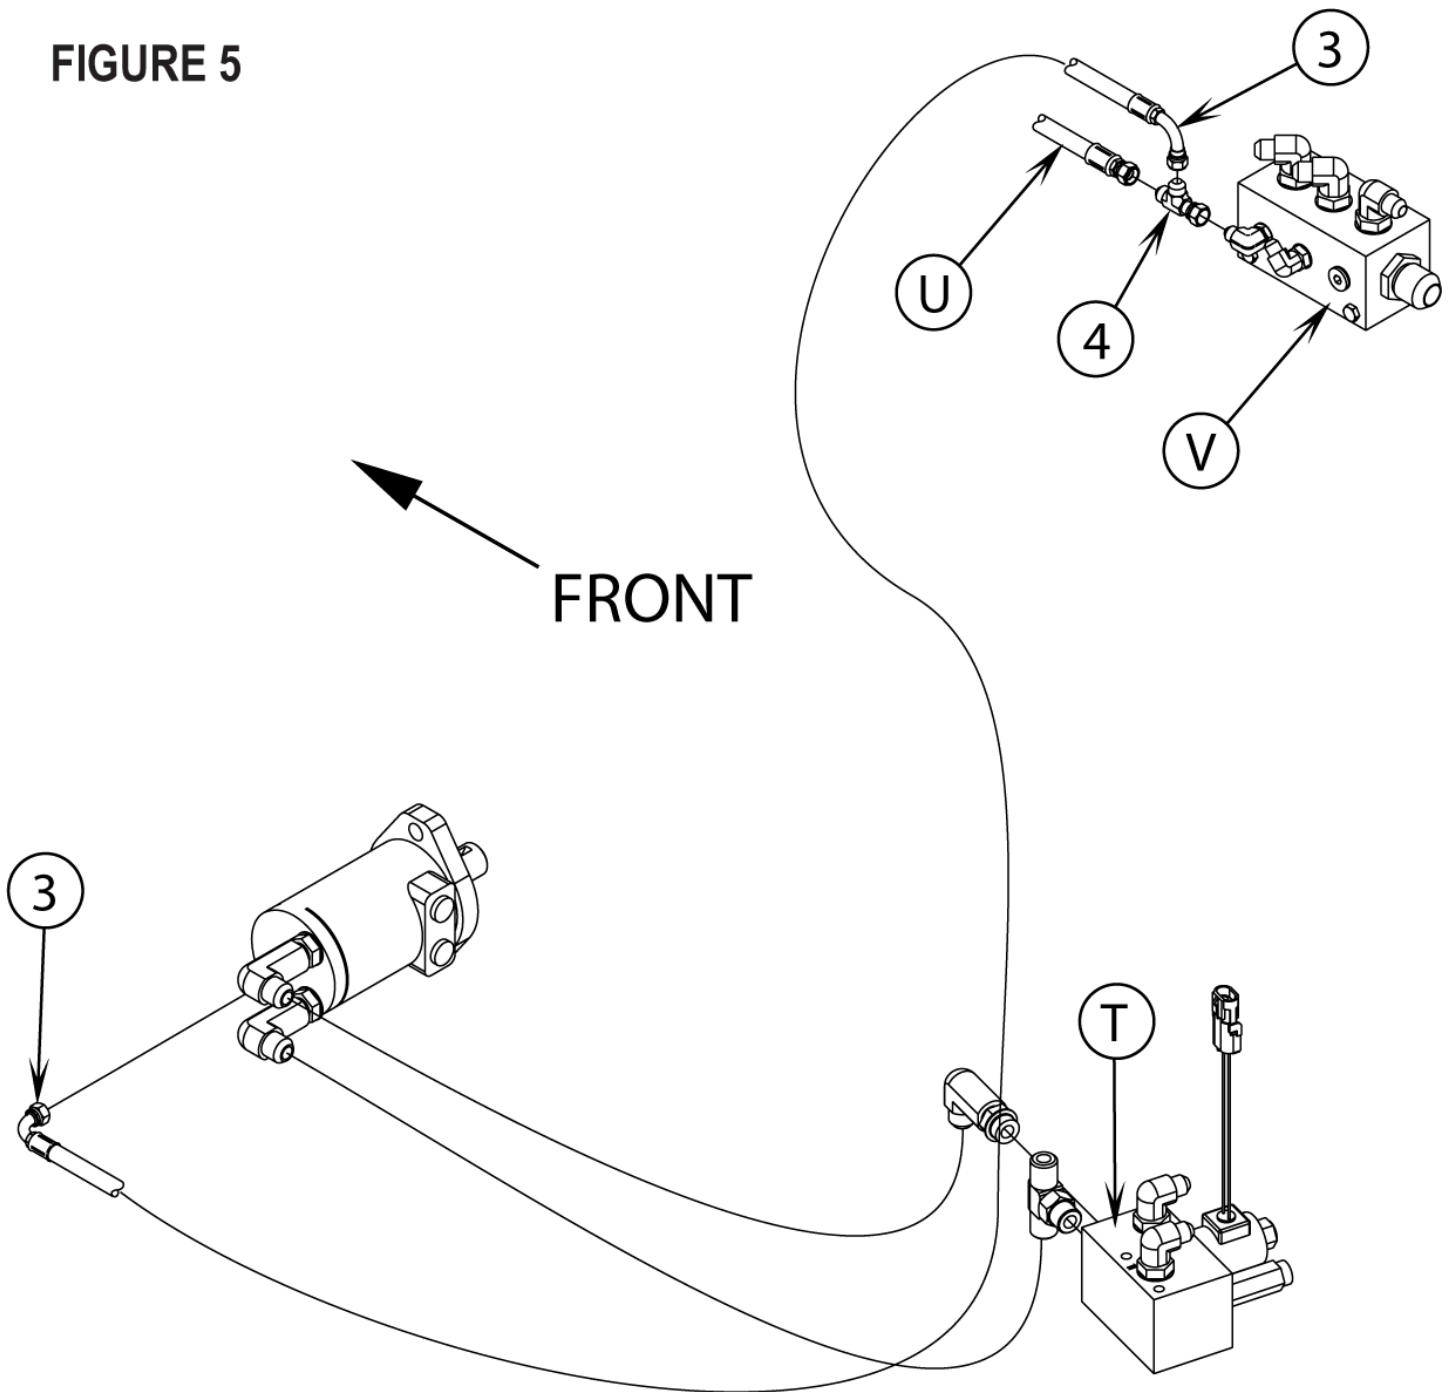

56419192 - Case Drain Kit

SR 1800 P/G/D

14-04-2013

Part List ID
IS56040713F-IG4

114

Pos	Part no.	Qty	Description
2	56900051	1	CONN EXT O/R -4 E00002
4	56900341	1	TEE, RUN W/NUT -4 E0000

56419192 - Case Drain Kit

SR 1800 P/G/D

14-04-2013

Part List ID
IS56040713FIG5

115

FIGURE 5