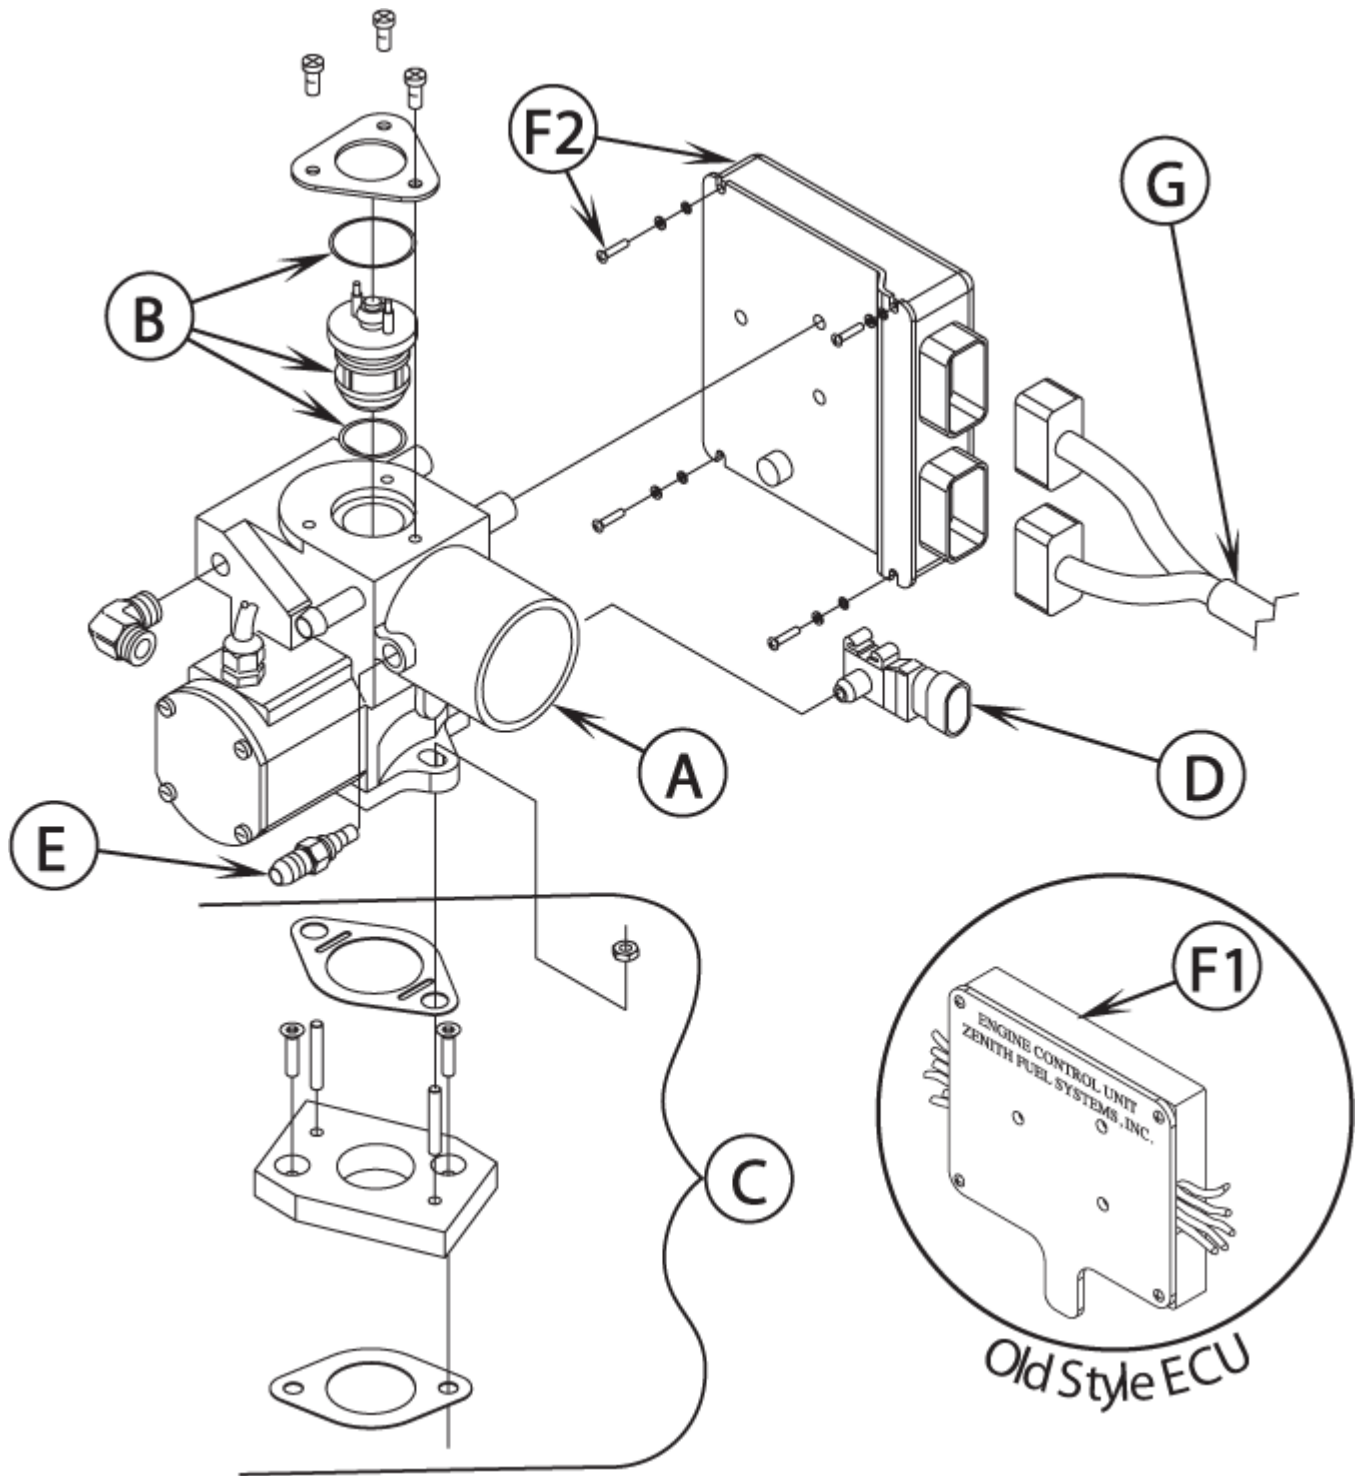

PROPANE ASSEMBLY

SR 1800 P/G/D

14-04-2013

Part List ID F-89158

78

Pos	Part no.	Qty	Description
45	56419118	2	CLAMP, HOSE BAND
46	56419119	2	CLAMP, HOSE BAND
47	56456797	1	CLAMP, HOSE
48	56749715	1	ELBOW 1/4X45 BRASS 1906

Note 1: These items are also used in the Dual Fuel Assembly

PROPANE ASSEMBLY

SR 1800 P/G/D

14-04-2013

Part List ID F89159

79