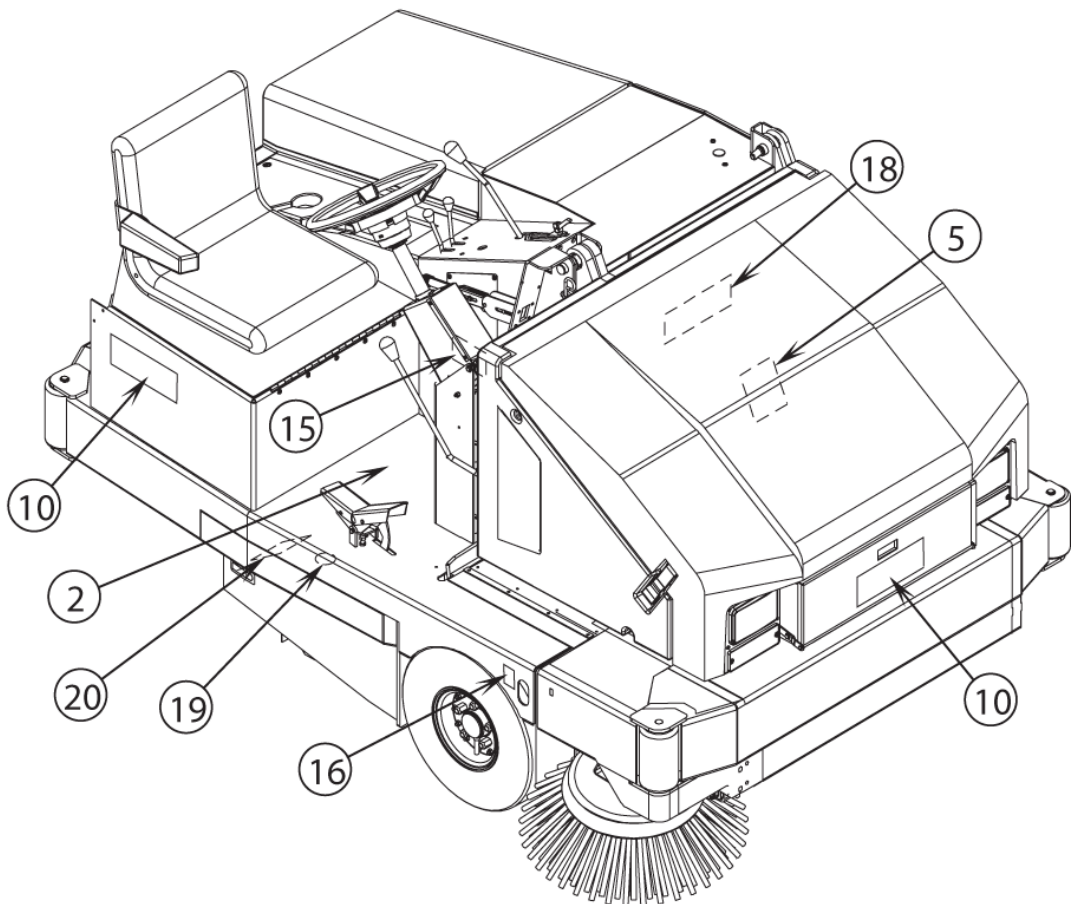

DECAL SYSTEM

SR 1800 P/G/D

14-04-2013

Part List ID

F89165

89

DECAL SYSTEM

SR 1800 P/G/D

14-04-2013

Part List ID

F-89165

90

Pos	Part no.	Qty	Description	
1	56449958	1	Mat Pedal	Cv696C
2	56418603	1	MAT PEDAL	
3	56418483	1	SCHEMATIC PACK	Gas/propane/dual fuel
3	56419104	1	SCHEMATIC PACK (DIESEL)	Diesel
4	56016364	2	DECAL WARNING FAN	
5	56015426	1	DECAL,WARNING FAN	
6	56016226	1	DECAL GASOLINE (GAS)	Gas/propane/dual fuel
6	56025454	1	DECAL DIESEL FUEL	Diesel
7	56016259	1	DECAL OIL FILL	
8	56016258	1	DECAL CIRCUIT BREAKER	Gas/propane/dual fuel
8	56016520	1	DECAL,CIRCUIT BREAKER (DI ESEL)	Diesel
10	56016366	3	DECAL SR1800 SIDE	
12	56016252	1	DECAL CONTROL REAR	Gas/propane/dual fuel
12	56016537	1	DECAL,CONTROL REAR (DIESE L)	Diesel
13	56016251	1	DECAL CONTROL FRONT	Gas/propane/dual fuel
13	56016538	1	DECAL,CONTROL FRONT (DIES EL)	Diesel
14	56016097	1	DECAL REFLECTIVE	Inside tall light
15	56015427	1	DECAL,WARNING TIP O	
16	56015370	4	Decal	
17	56016363	6	DECAL WARNING HOT	Qty of 3 on gas/propane/dual fuel
18	56015428	1	DECAL,WARNING HOPPE	
19	56016163	1	DECAL NO STEP	
20	56015425	1	DECAL,WARNING BROOM