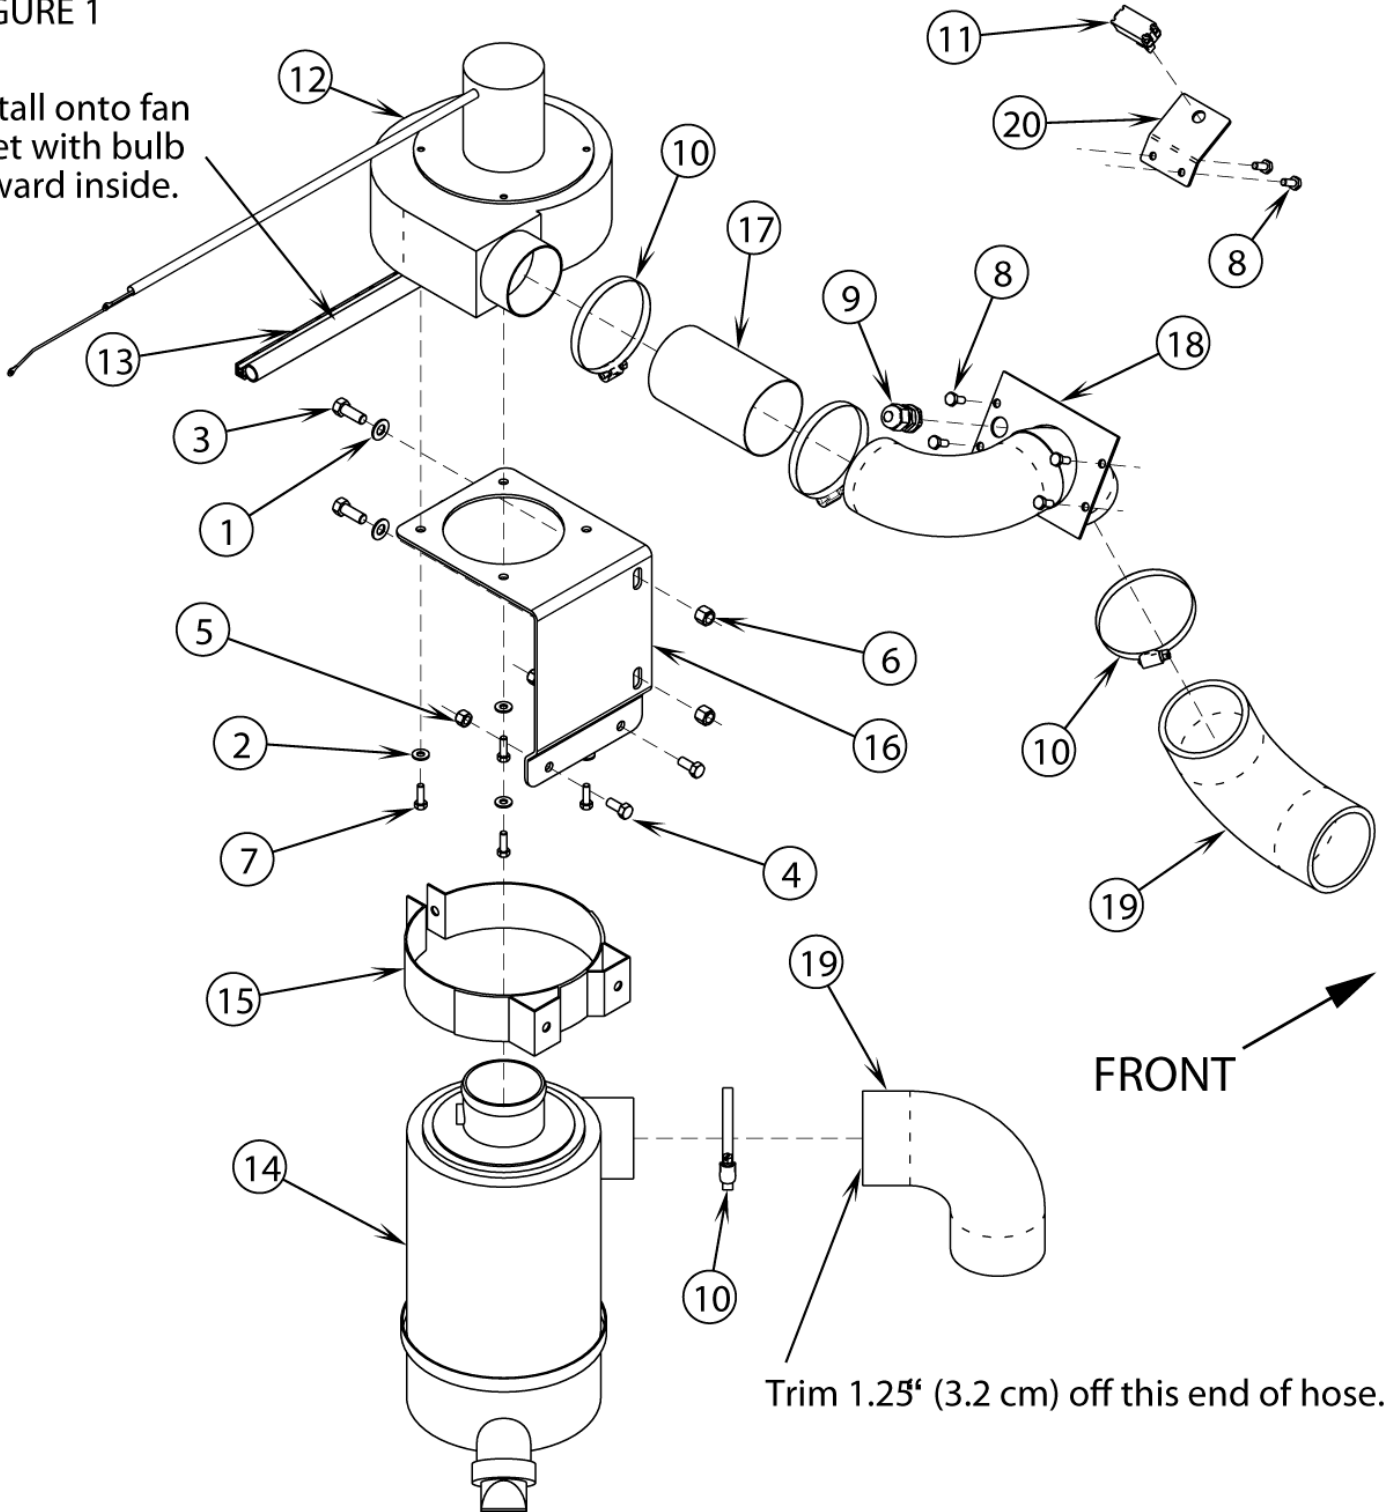

56419213 - Cab Blower Kit

SR 1800 P/G/D

14-04-2013

Part List ID
IS56040719FIG1

117

FIGURE 1

Install onto fan inlet with bulb toward inside.

56419213 - Cab Blower Kit

SR 1800 P/G/D

14-04-2013

Part List ID
IS56040719F-IG1

118

Pos	Part no.	Qty	Description
1	56002063	2	Washer flat Sae 3/8
2	56002098	4	Washer flat Sae 1/4
3	56002663	2	Bolt 3/8-16 x 1
4	56002667	2	Scr Hex Hd 5/16-18 x .75
5	56002701	2	Nut Hex Lock 5/16-18
6	56002769	2	Nut Hex
7	56003454	4	SCREW
8	56009250	6	SCR HEX THD FORM 1/4-20 X .62
10	56352829	4	Clamp hose Sae 52
11	56207077	1	SWITCH TOGGLE DPST
12	56419214	1	CAB FAN ASSY
13	56419216	1	SEAL BUBBLE
14	56419217	1	Air Cleaner
21	56900229	1	FUSE, 10 AMP_E00170