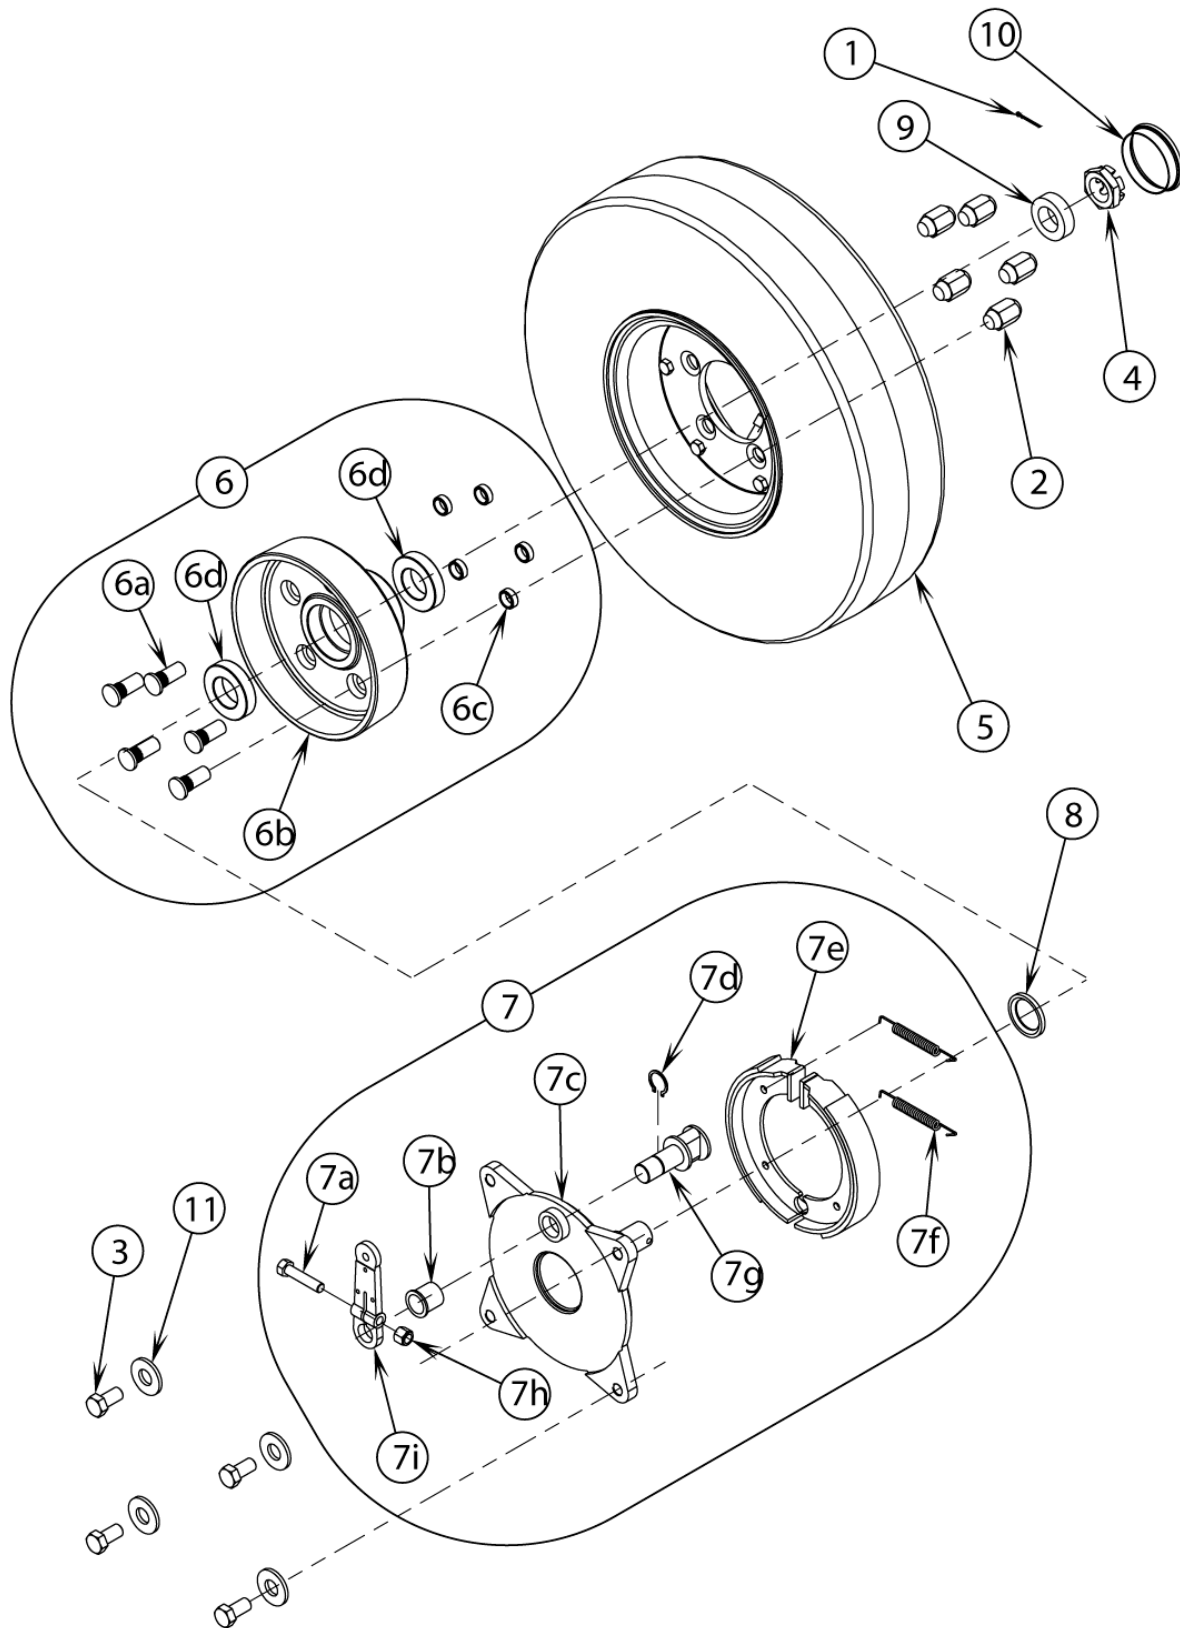

FRONT WHEEL SYSTEM

SR 1800 P/G/D

14-04-2013

Part List ID
F89133

38

FRONT WHEEL SYSTEM

SR 1800 P/G/D

14-04-2013

Part List ID

F-89133

39

Pos	Part no.	Qty	Description	
1	56002330	1	PIN COT .19 X 1.75	
2	56003384	5	NUT,LUG	
3	56003485	4	SCR HEX HD 1/2-20 X 1.00	
4	56101265	1	NUT CAS 1.00-14 THNA18	
5	56003179	6	Screw	Not Shown
5	56003389	6	NUT HEX NYL LOC M*-1.25	Not Shown
5	56418075	1	TIRE ASSEMBLY	
5	56418077	1	TIRE 5.7/5.0 8N	Not Shown
5	56418361	1	CUSHION TIRE ASSY	Optional
5	56418371	1	TUBE	Not Shown
5	56419328	1	CUSHION TIRE ASSY NON MARKING	Optional
5	56419455	1	FOAM FILL FRONT TIRE ASSY	Optional
6	56418124	1	FRONT HUB ASSEMBLY	
7	56418467	1	BRAKE ASSEMBLY	
8	56418480	1	WASHER ADAPTER	
9	56418481	1	WASHER THICK	
10	56462696	1	HUB CAP	
11	56001879	4	Washer flat Sae 1/2	
6A	56418080	5	STUD M14-1.50 X 35.3	
6B	56418082	1	HUB FRONT	
6C	56418299	5	BUSHING .75 X .56 X .29	
6D	56418472	2	BEARING BALL	
7A	56002684	1	3/8-16 X 1-3/4 BOLT	
7B	56418582	1	CAM	
7D	56003108	1	Retainer Ring	
7E	8-71-05007	2	Brake pad	
7F	56418581	2	SPRING/	
7H	56002769	1	Nut Hex	
7I	56418580	1	LEVER BRAKE	

Note: All quantities shown on this page reflect one Front Wheel System only, there are two Front Wheel Systems on the machine.