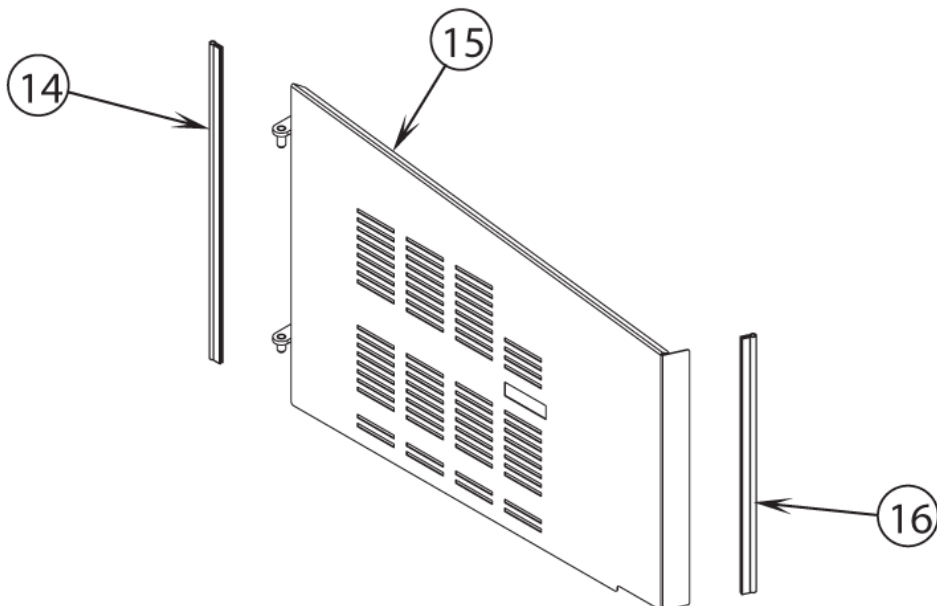

CHASSIS SYSTEM-3

SR 1800 P/G/D

14-04-2013

Part List ID F8917

9

CHASSIS SYSTEM-3

SR 1800 P/G/D

14-04-2013

Part List ID

F-8917

10

Pos	Part no.	Qty	Description	
0	56419094	1	HOOD ASSY (DIESEL)	Diesel - Not Shown
0	56419103	1	SIDE DOOR ASSY (DIESEL)	Diesel - Not Shown
0	56419132	1	SIDE DOOR ASSY (GAS/PROPANE/DUAL)	Gas/propane/dual fuel - Not Shown
0	56419139	1	HOOD ASSY (GAS/PROPANE/DUAL FUEL)	Gas/propane/dual fuel - Not Shown
1	56002091	1	3/8-16 X 2 BOLT	
2	56002769	2	Nut Hex	
3	56009086	2	5/16-18 JAM NUT	
4	56385238	1	Cylinder Hood	
5	56416455	1	PULL POCKET	
6	56419096	1	HOOD ASSEMBLY (GAS,PROPANE,DUAL FUEL)	Diesel
6	56419143	1	TRIM,SEAL (GAS,PROPANE,DUAL FUEL)	Gas/propane/dual fuel
7	56419097	1	TRIM, SEAL	
8	56419099	1	INSULATION,HOOD	
9	56419100	1	INSULATION,HOOD (DIESEL)	Diesel
9	56419142	1	INSULATION,HOOD (GAS,PROPANE,DUAL FUEL)	Gas/propane/dual fuel
10	56419111	1	HOOD WELD'T. (DIESEL)	Diesel
10	56419137	1	HOOD WELD'T. (GAS,PROPANE ,DUAL FUEL)	Gas/propane/dual fuel
11	56419122	1	TRIM,SEAL	
12	56419179	1	PROP,OIL COOLER	
13	56455979	1	LOCKABLE DOOR LATCH CR1300	
14	56418699	1	GASKET ENGINE DOOR	
15	56419046	1	SIDE DOOR WELD'T. (DIESEL))	Diesel
15	56419133	1	SIDE DOOR WELD'T	Gas/propane/dual fuel
16	56419098	1	TRIM,SEAL