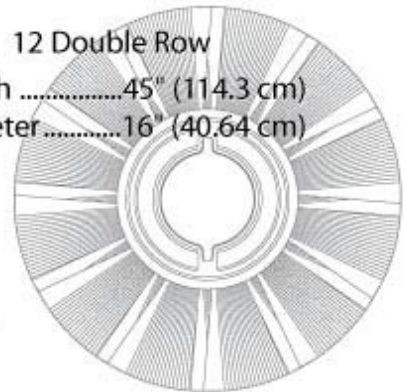

PN56505208 Poly/Wire (Optional) (8 Double Rows)

8 Double Row
Length 45" (114.3 cm)
Diameter 16" (40.64 cm)

12 Double Row
Length 45" (114.3 cm)
Diameter 16" (40.64 cm)

Side Broom: PN56477812 Polypropylene (STD.)