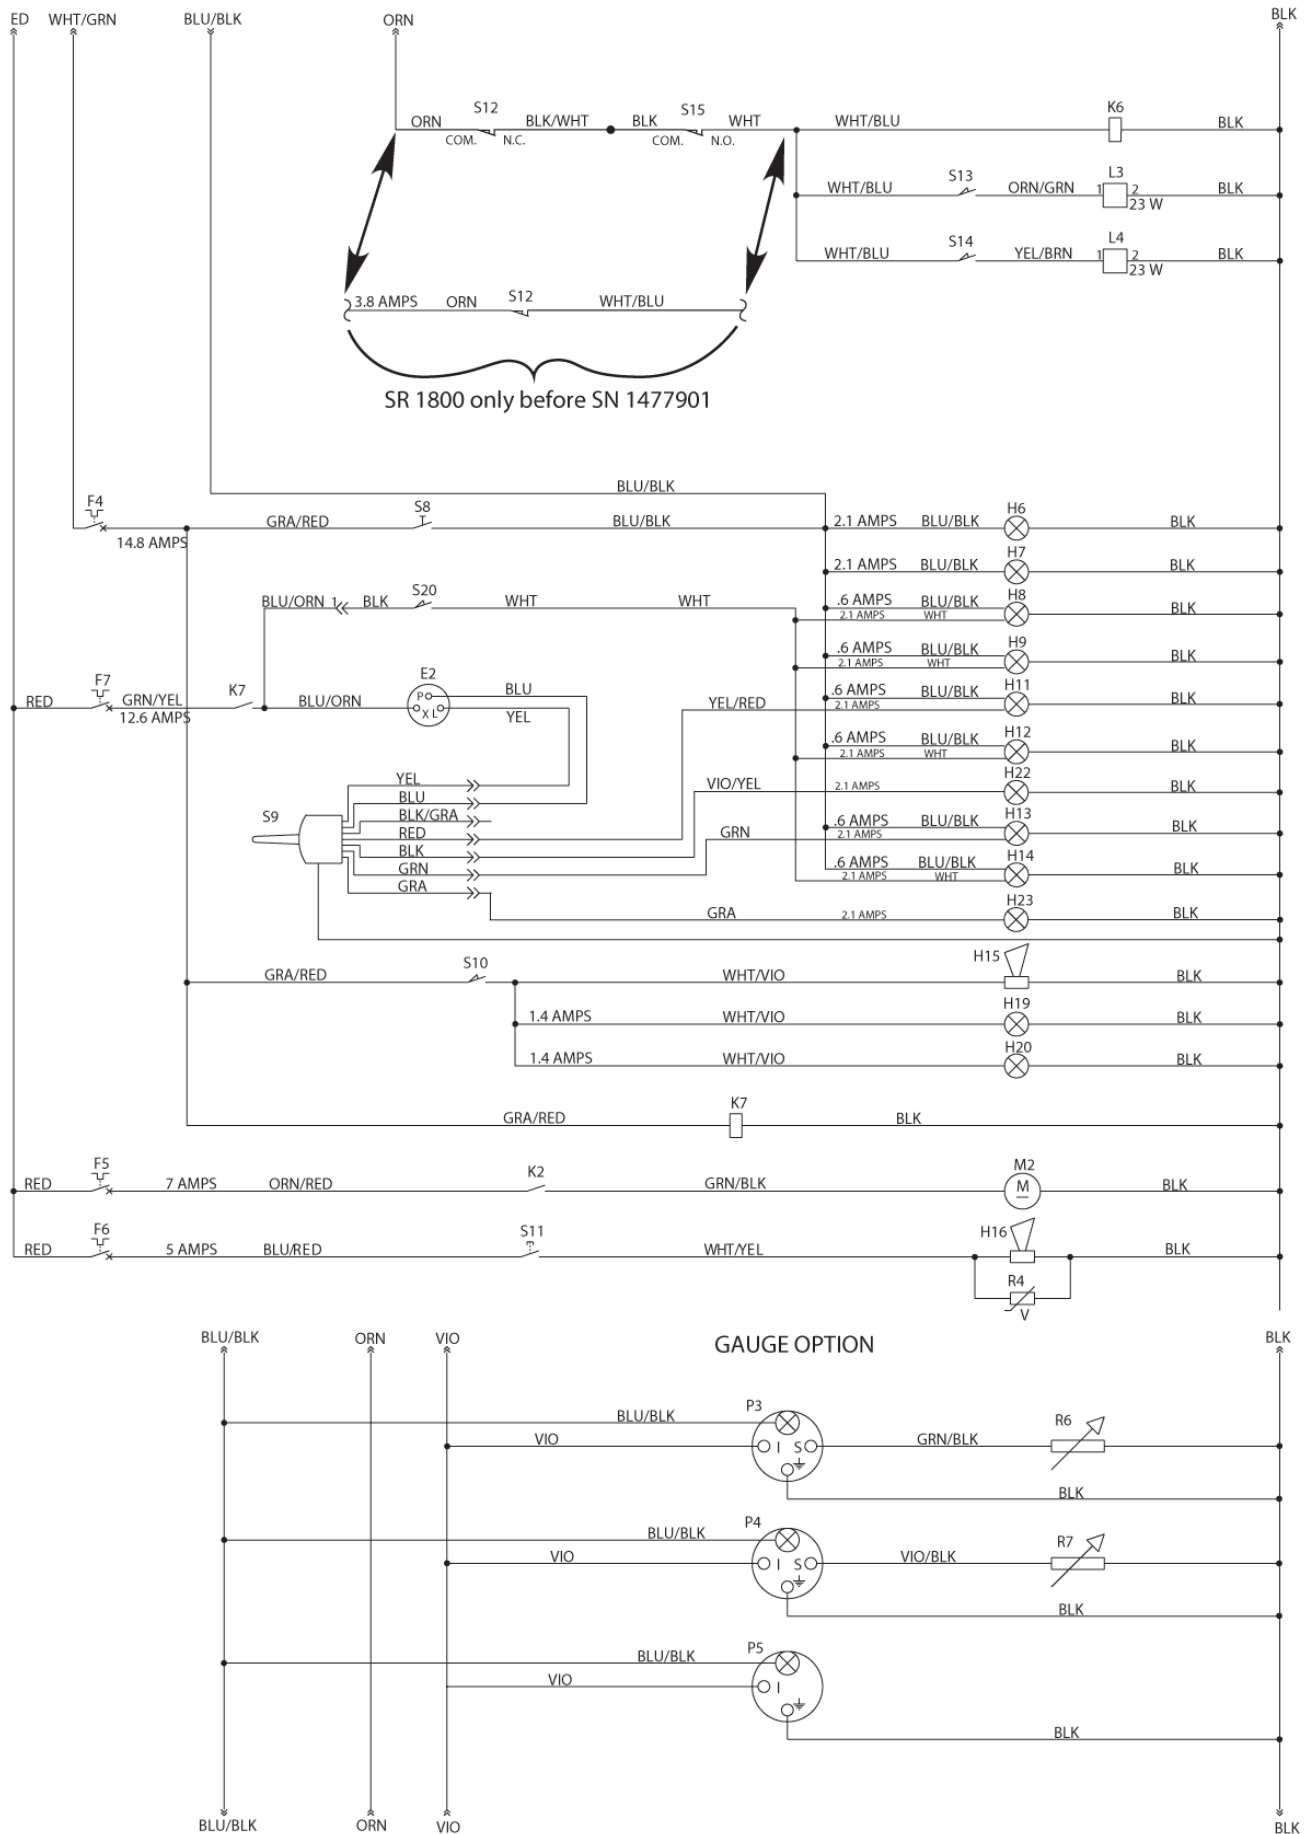

Note 3: When the Dual Fuel option is not used, there are jumpers connected between the VIO, YEL/BLU and

ELECTRICAL DIAGRAM (GAS/PROPANE/DUAL

SR 1800 P/G/D

14-04-2013

Part List ID F89173

98

ELECTRICAL DIAGRAM (GAS/PROPANE/DUAL F