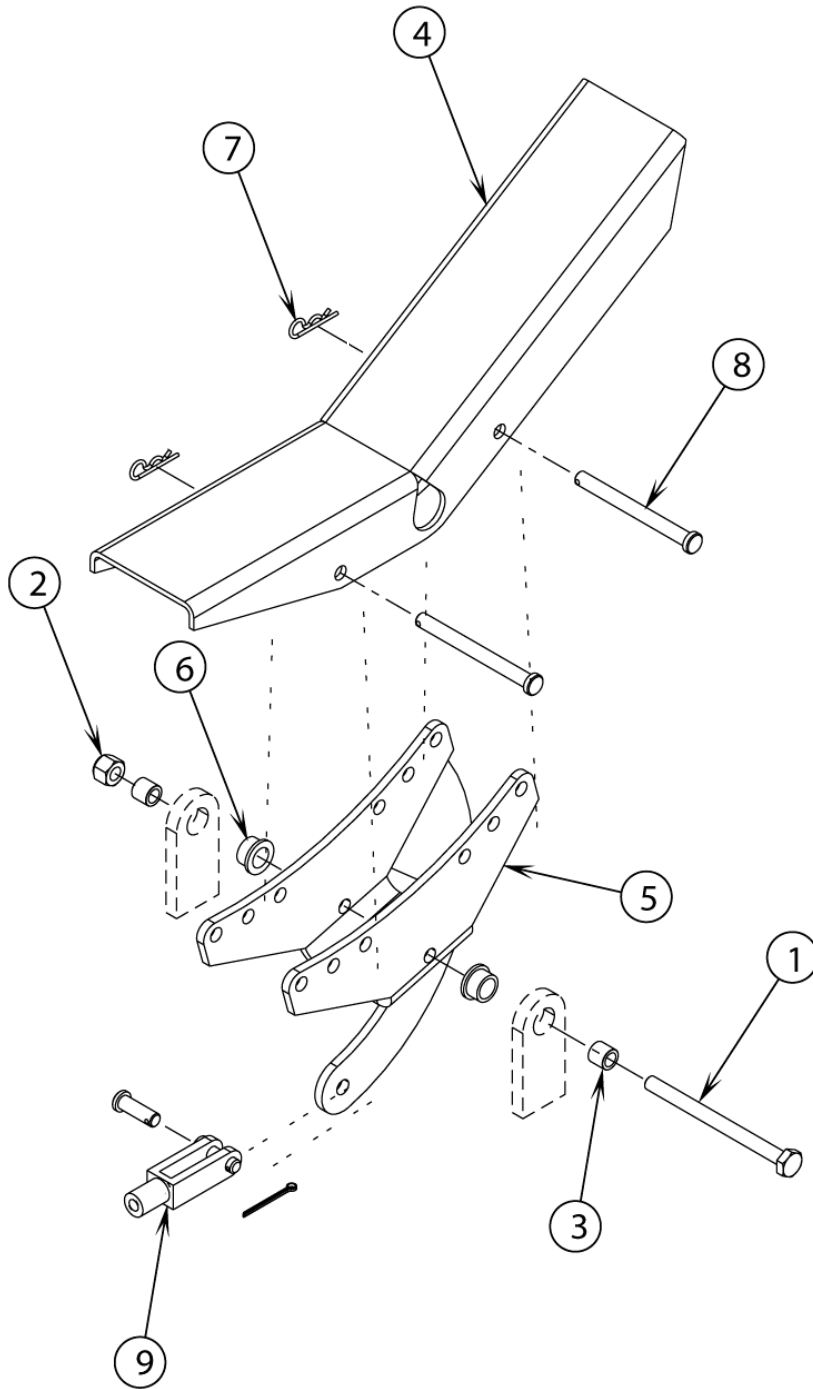

THROTTLE PEDAL ASSEMBLY

SR 1800 P/G/D

14-04-2013

Part List ID

F89111

13

FRONT

THROTTLE PEDAL ASSEMBLY

SR 1800 P/G/D

14-04-2013

Part List ID

F-89111

14

Pos	Part no.	Qty	Description
0	56418113	1	THROTTLE PEDAL ASSEMBLY (SEE DRIVE PEDAL LINKAGE)
1	56001817	1	SCR HEX HD 1/4-20 X 3.25
2	56002708	1	Nut Hex Nyloc 1/4-20
3	56151106	2	BUSHING .25X.37X.34G31J
4	56418112	1	PEDAL WELDMENT
5	56418118	1	PEDAL WELDMENT
6	56418162	2	BEARING FLANGE
7	56003530	2	PIN,COT HAIR .059 X .375
8	56003531	2	PIN, CLEVIS .250 X 2.75
9	56482542	1	Clevis