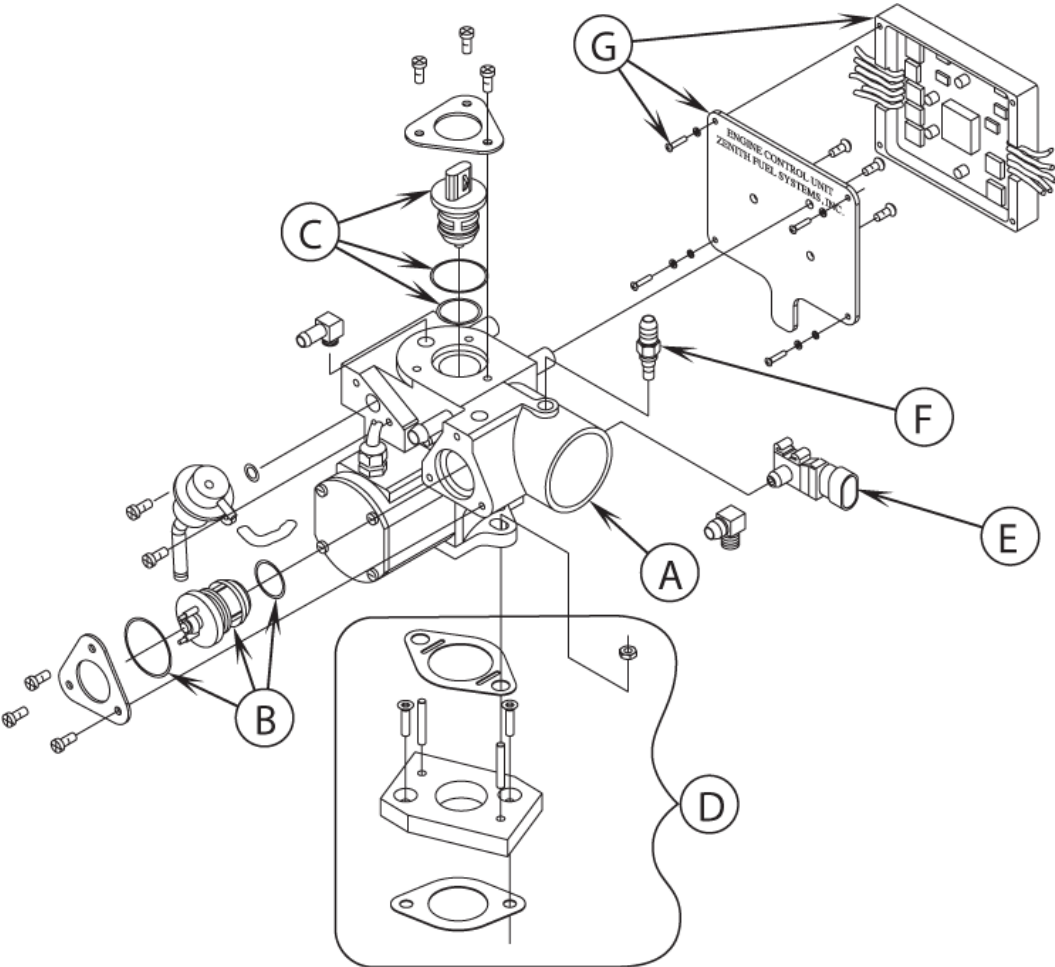

DUAL FUEL ASSEMBLY (OBSOLETE)

SR 1800 P/G/D

14-04-2013

Part List ID
F89161

84