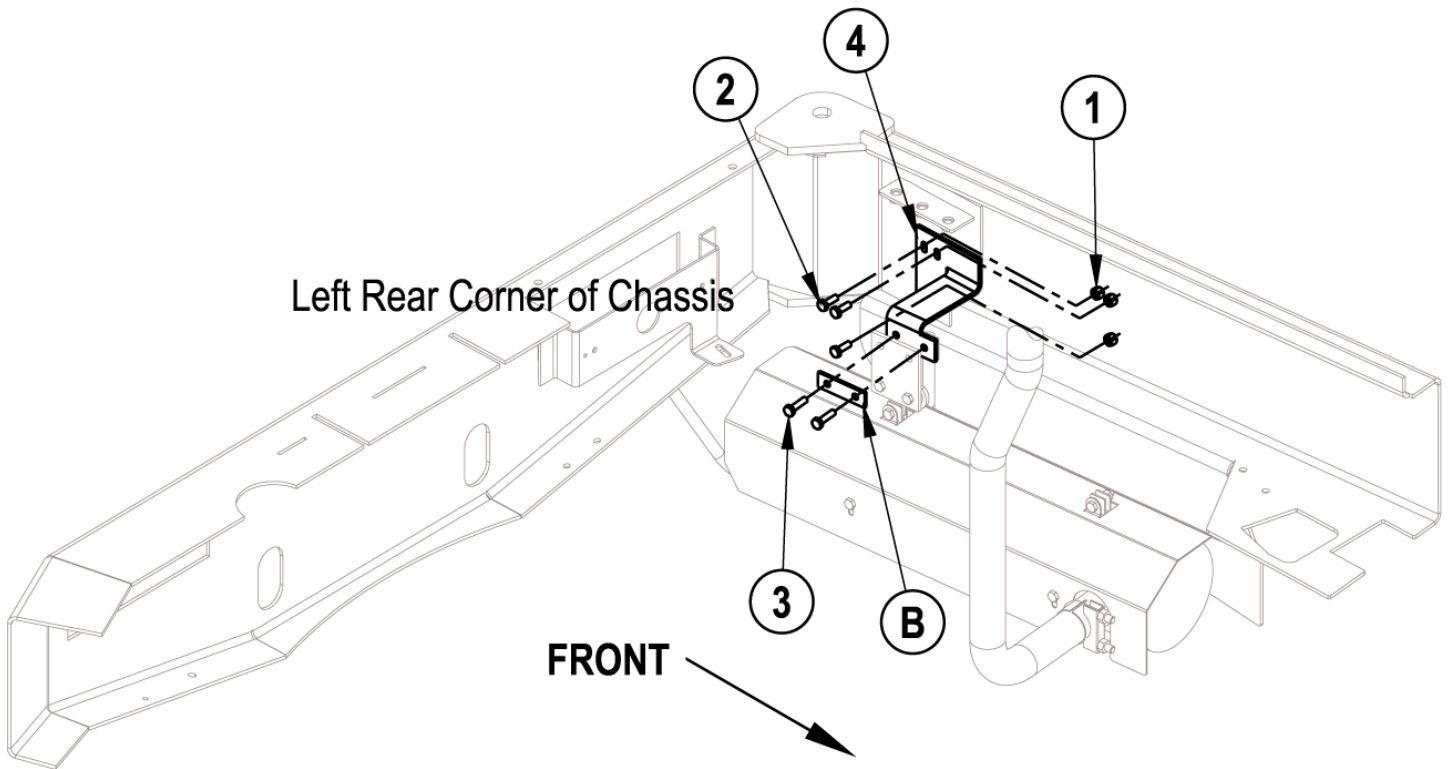

Part List ID
IS56040782

138

Pos	Part no.	Qty	Description
1	56419445	1	SHUTDOWN SOLENOID

56419454 - Muffler Bracket Assembly

SR 1800 P/G/D

14-04-2013

Part List ID
IS56040823

139