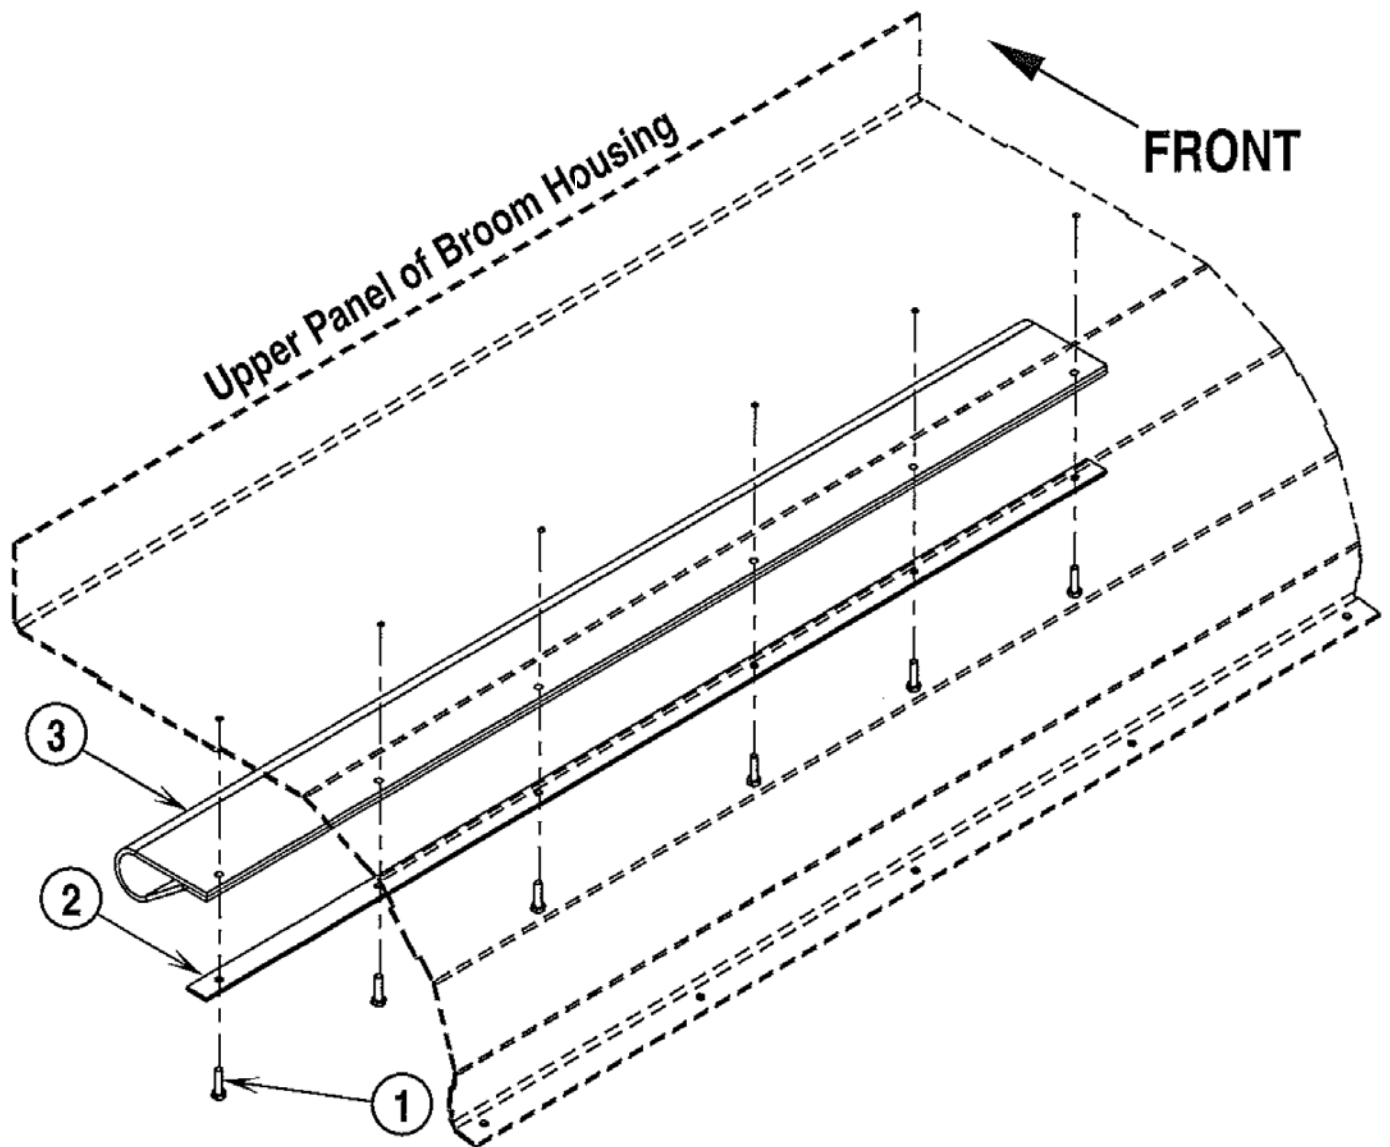

56419358 - Dump Door Shield Kit

SR 1800 P/G/D

14-04-2013

Part List ID
IS56040745

131

56419358 - Dump Door Shield Kit

SR 1800 P/G/D

14-04-2013

Part List ID
IS56040745

132

Pos	Part no.	Qty	Description
2	56419309	1	STRAP DUMP DOOR SHIELD
3	56419308	1	BLADE DUMP DOOR SHIELD