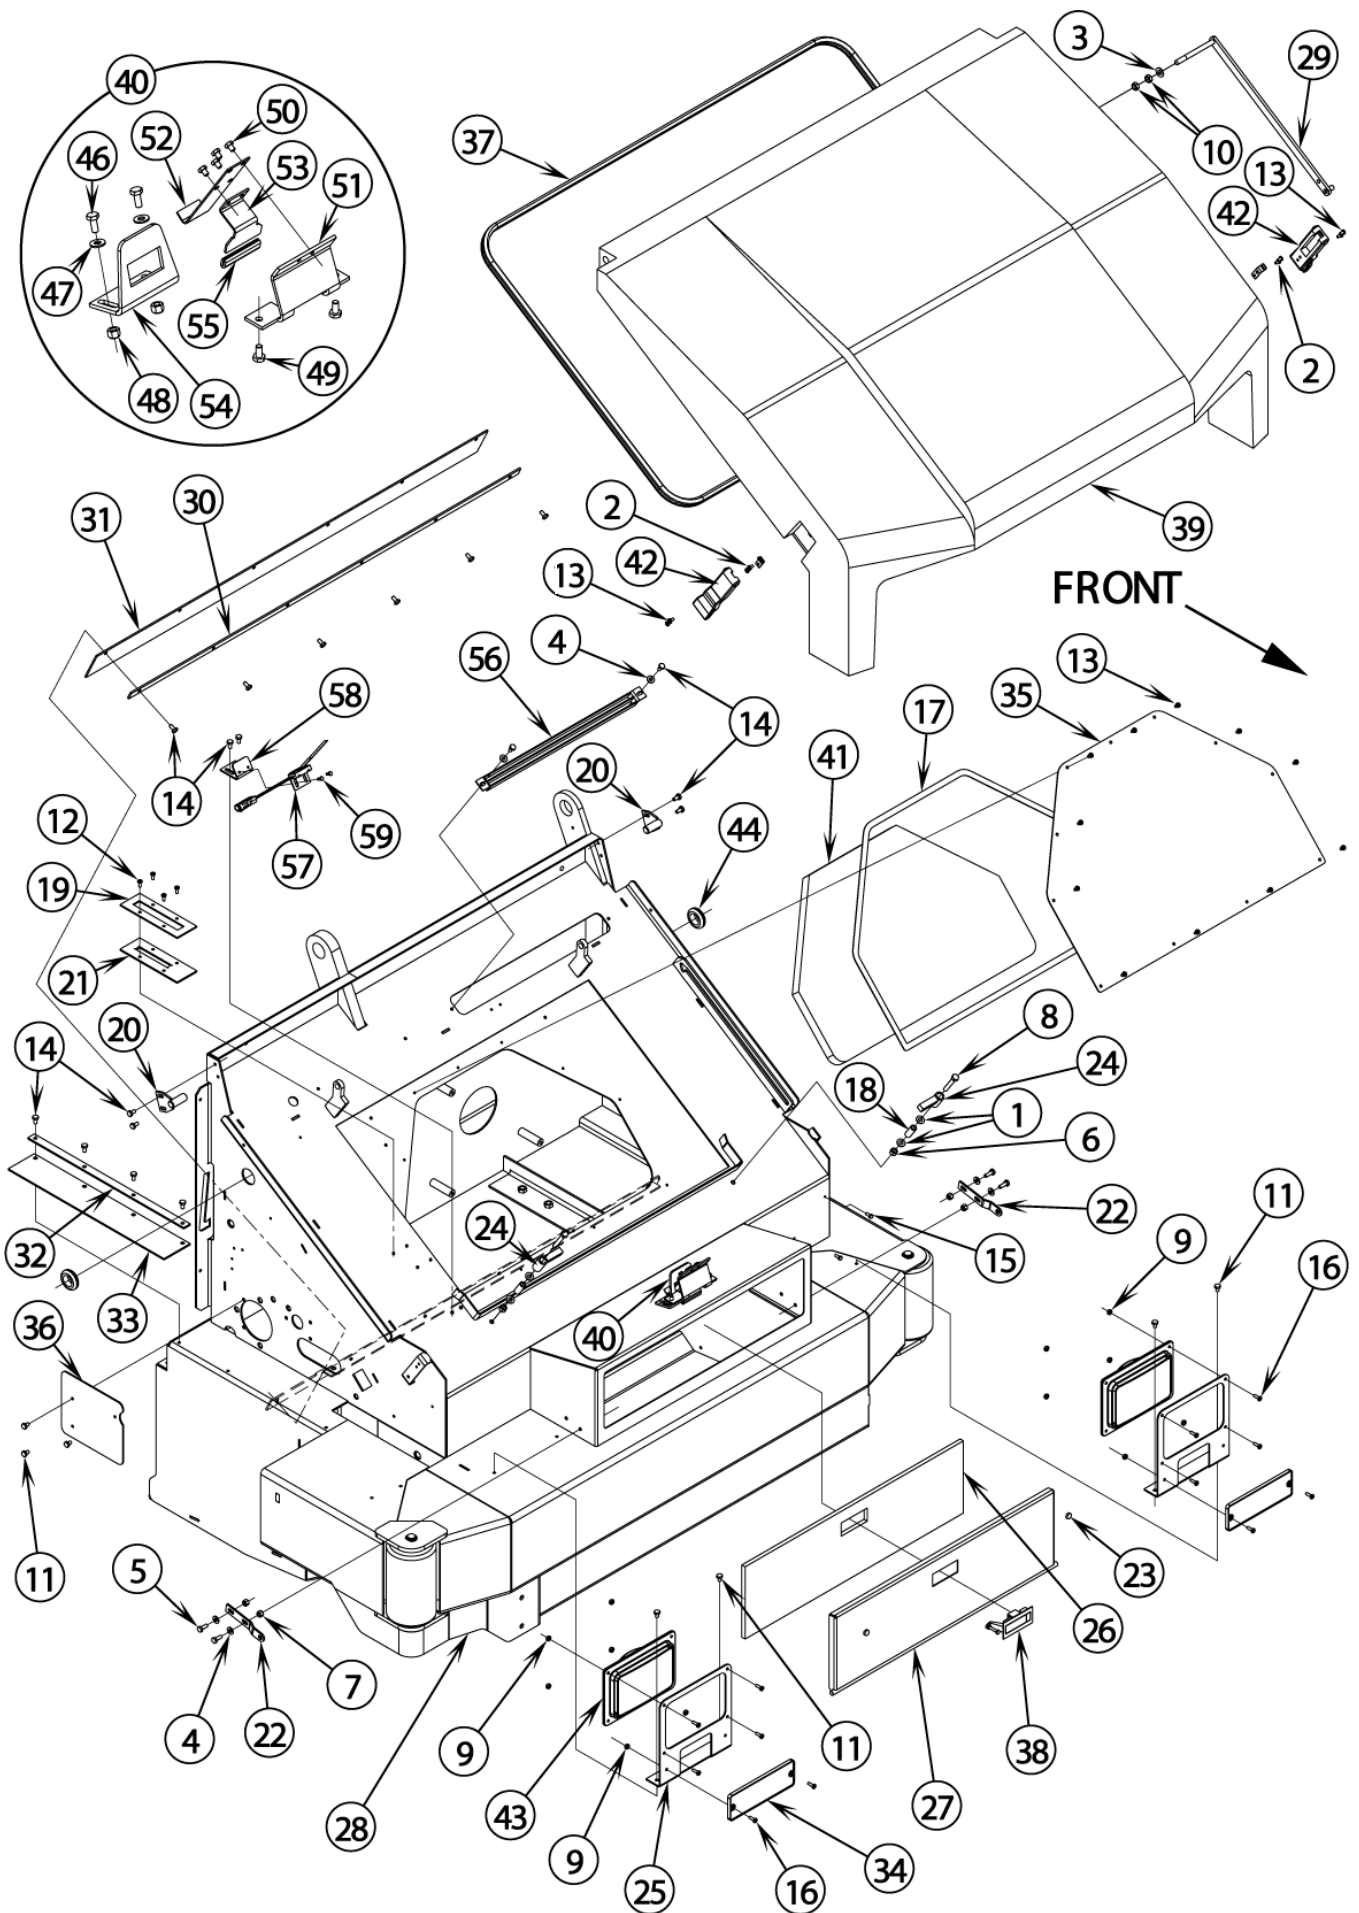

HOPPER SYSTEM-1

SR 1800 P/G/D

14-04-2013

Part List ID
F89143

50

HOPPER SYSTEM-1

SR 1800 P/G/D

14-04-2013

Part List ID
F-89143

51

Pos	Part no.	Qty	Description
1	56001939	4	Washer flat Sae 5/16
2	56002043	4	Scr Pan Hd Phil 10-24 x .
3	56002063	1	Washer flat Sae 3/8
4	56002098	6	Washer flat Sae 1/4
5	56002155	4	Scr Hex Hd 1/4-20 x .75 replaced by 56002093
6	56002701	2	Nut Hex Lock 5/16-18
7	56002708	4	Nut Hex Nyloc 1/4-20
8	56002721	2	5/16-20 X 2 BOLT
9	56002832	12	Nut Hex Nyl
10	56002769	2	Nut Hex
11	56009019	7	Screw
12	56009082	4	Scr Panphilted Formbl10-
13	56009030	15	SCR PAN PHIL THD FOM 10-2
14	56009033	18	Screw Hex Thd Form 1/4 2
15	56009039	2	Screw Hex 10-24 x 1/2
16	56009100	12	SCR PANPHILTHD BLK 10-24X
17	56330682	7	GASKET 1/16X1/2X120HC525F
18	56300241	2	BUSHING .33X.50X1.3HA515A
19	56419265	1	PLATE,BOOT
20	56416247	2	HOPPER COVER HINGE WELD'T
21	56419264	1	BOOT,HOPPER
22	56416365	2	PLATE HINGE
23	56416668	2	BUMPER SELF ADHESIVE
24	56416674	2	FILTER CLAMP WELD'T
25	56418086	2	BRACKET HEADLIGHT
26	56418172	1	GASKET LITTLE DOOR
27	56418229	1	LITTER DOOR WELDMENT
28	56418245	1	HOPPER WELDMENT
29	56418255	1	HOOD PROP WELDMENT
30	56418294	1	STRAP INSIDE BLADE
31	56418295	1	BLADE INSIDE
32	56418296	1	STRAP DUST SHIELD
33	56418297	1	SHIELD DUST
34	56418373	2	LENS AMBER
35	56418453	1	PANEL ACCESS
36	56418664	1	COVER
37	56418815	1	GASKET
38	56418827	1	LATCH LIFT AND TURN
39	56418842	1	COVER HOPPER
40	56418847	1	LATCH ASSEMBLY
41	56418862	1	FOAM
42	56462746	2	Latch
43	56481543	2	Headlamp Assy

Pos. 46-55