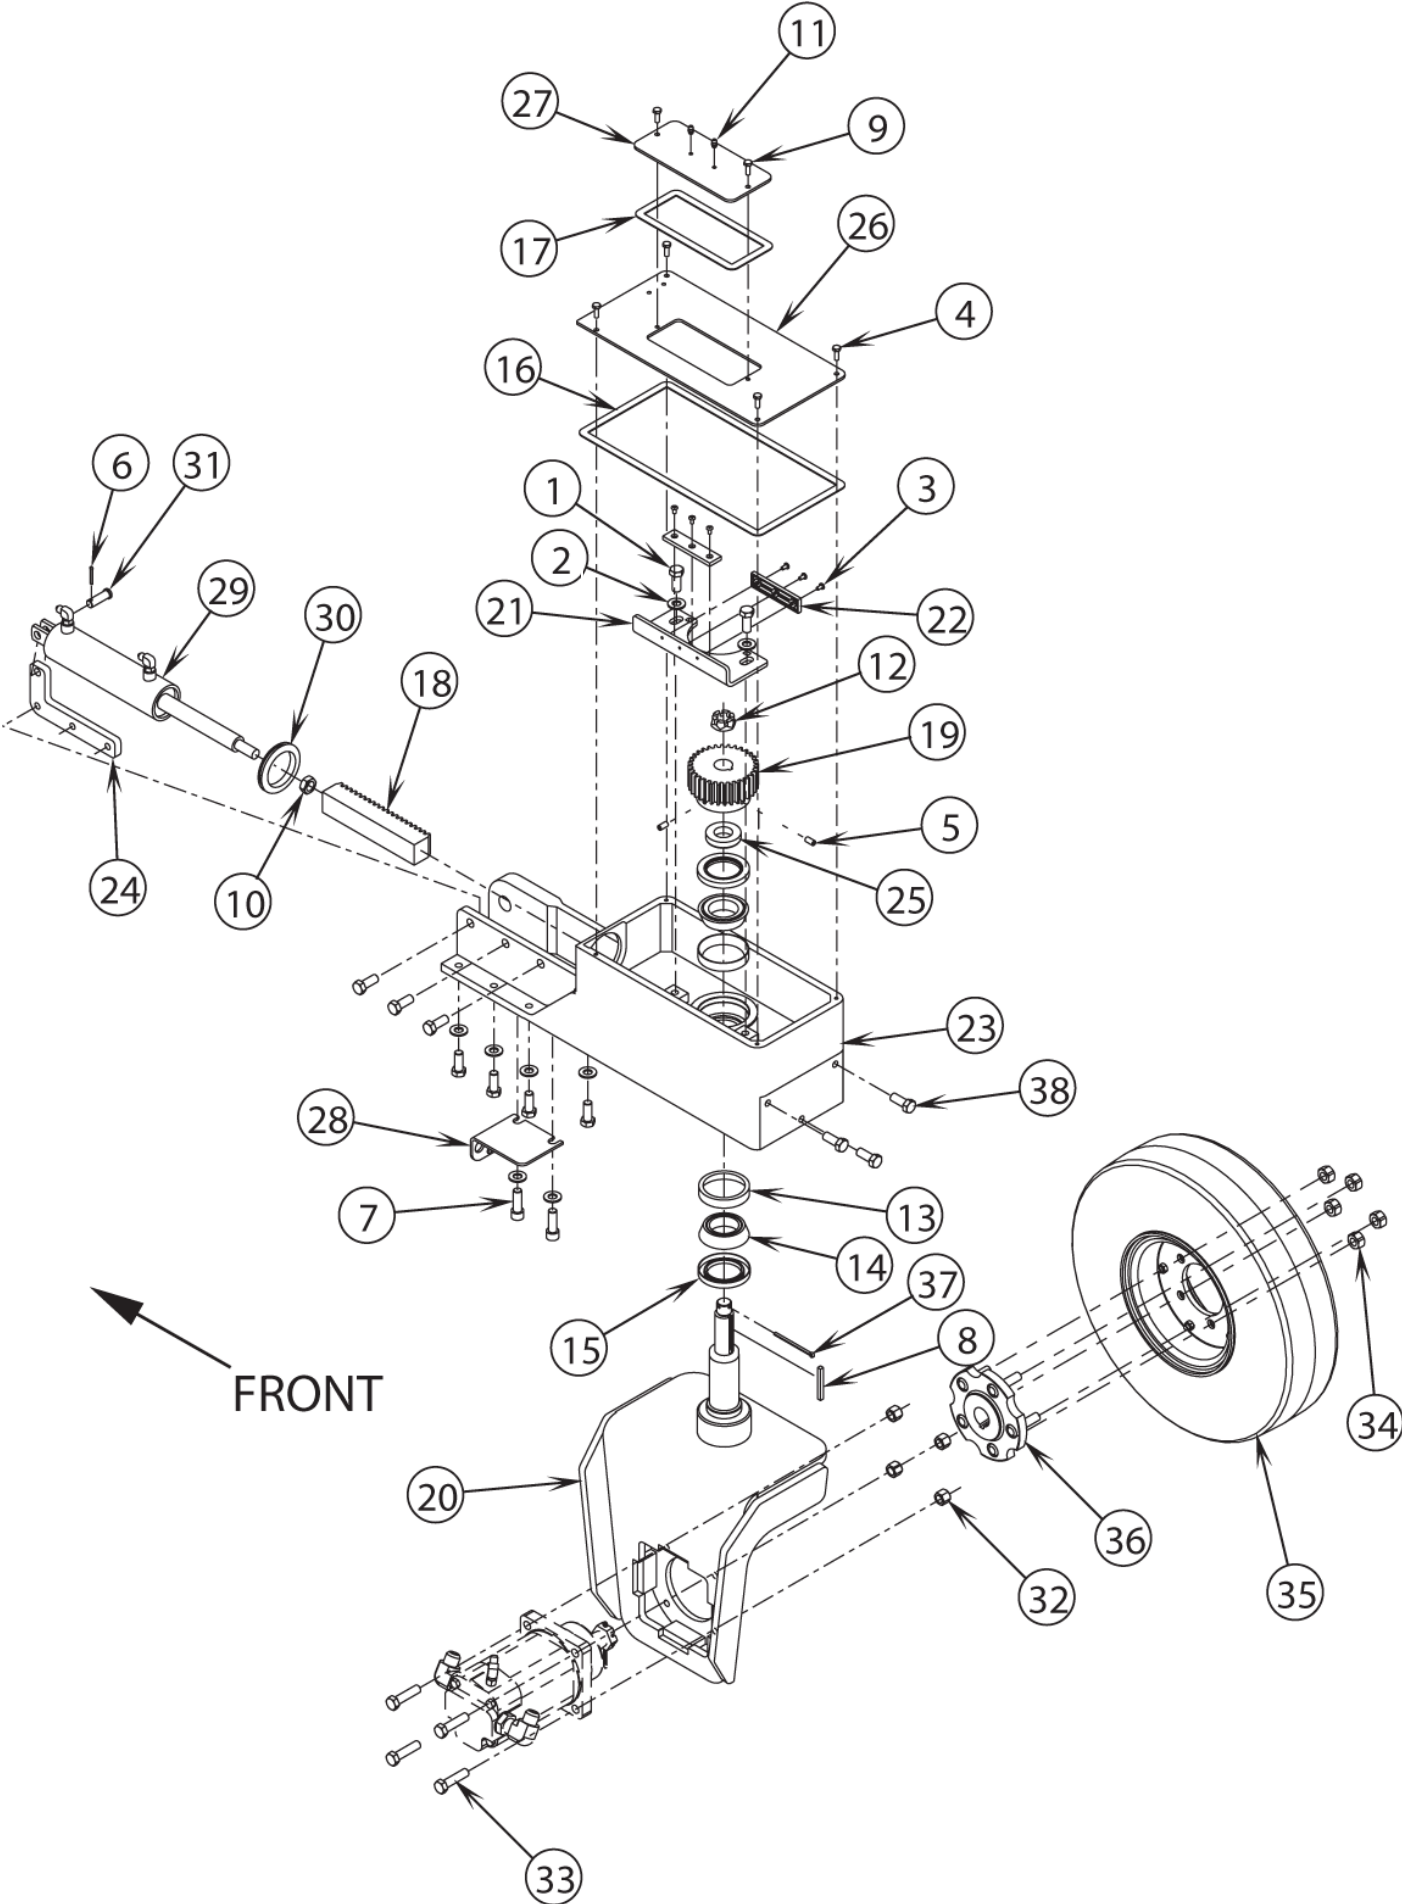

DRIVE WHEEL SYSTEM

SR 1800 P/G/D

14-04-2013

Part List ID
F89123

25

DRIVE WHEEL SYSTEM

SR 1800 P/G/D

14-04-2013

Part List ID F-89123

26

Pos	Part no.	Qty	Description	
0	56419187	1	STEERING ASSY	Pos. 1-31 and 37
1	56003083	2	1/2-13 X 1 LOC BOLT	
2	56001879	8	Washer flat Sae 1/2	
3	56002043	6	Scr Pan Hd Phil 10-24 x .	
4	56002155	4	Scr Hex Hd 1/4-20 x .75 replaced by 56002093	
5	56002021	2	Socket Set Screw 3/8in,0,	
6	56002529	1	PIN COTTER .12 X 1.00	
7	56002972	2	SCR SOC HD 1/2-13X1.50	
8	56003248	1	KEY, SQ.25 X 2.31	
9	56009018	2	Bolt	
10	56002861	1	Nut	
11	56101737	2	Fitting Lube 1/4-28A35A	
12	56110817	1	Nut	
13	56744474	2	Bearing	
14	56744471	2	Bearing	
15	56477783	2	Seal, Shaft Re416J	
16	56330682	4	GASKET 1/16X1/2X120HC525F	
17	56330682	2	GASKET 1/16X1/2X120HC525F	
18	56418476	1	RACK	
19	56418477	1	GEAR SPUR	
20	56419184	1	SPINDLE WELD'T	
21	56418573	1	ANGLE ADJUSTER	
22	56418575	2	PLATE WEAR	
23	56419188	1	CASTING, STEERING	
24	56418637	1	BRACKET CYLINDER	
25	56419189	1	SPACER, GEAR	
26	56418639	1	COVER PLATE	
27	56418754	1	COVER INSPECTION	
28	56418755	1	BRACKET BULKHEAD	
29	56418441	1	CYLINDER HYDRAULIC	Not Shown
29	56418765	1	STEERING CYLINDER ASSY	
29	56900101	2	ELBOW 90 DEG.O/R -4__E00	Not Shown
30	56459362	1	GROMMET	
31	56486733	1	PIN, .5 X 1.5	
32	56002770	4	Nut Hex Nyloc 1/2-13	
33	56002983	4	SCR HEX HD 1/2-13 X 2.00	
34	56009116	5	Lock Nut	TSBUS2001-797
35	56418361	1	CUSHION TIRE ASSY	Optional
35	56419328	1	CUSHION TIRE ASSY NON MARKING	Optional
35	56419374	1	TIRE ASSEMBLY, REAR	TSBUS2001-797
35	56419375	1	TUBE	TSBUS2001-797 - Not Shown
35	56419376	1	TIRE 5.00-R8	TSBUS2001-797 - Not Shown
35	56419377	1	RIM, HEAVY	TSBUS2001-797 - Not Shown