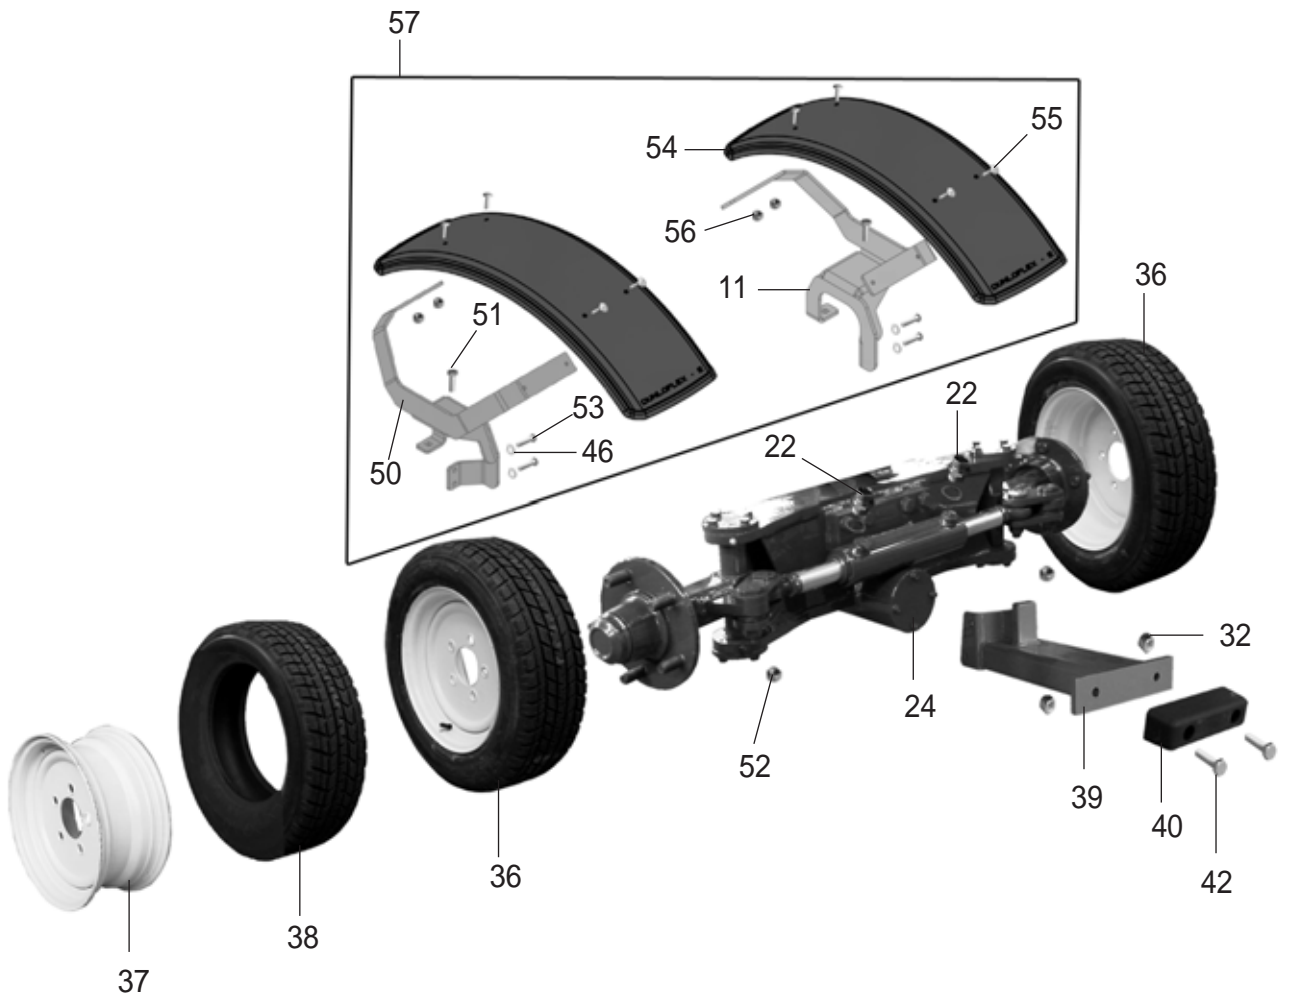

33015502(5)2007-05

2006-08	ASSALE POSTERIORE - REAR AXLE	BOOK F		
2007-05	RS 501	F	33.3.1	17