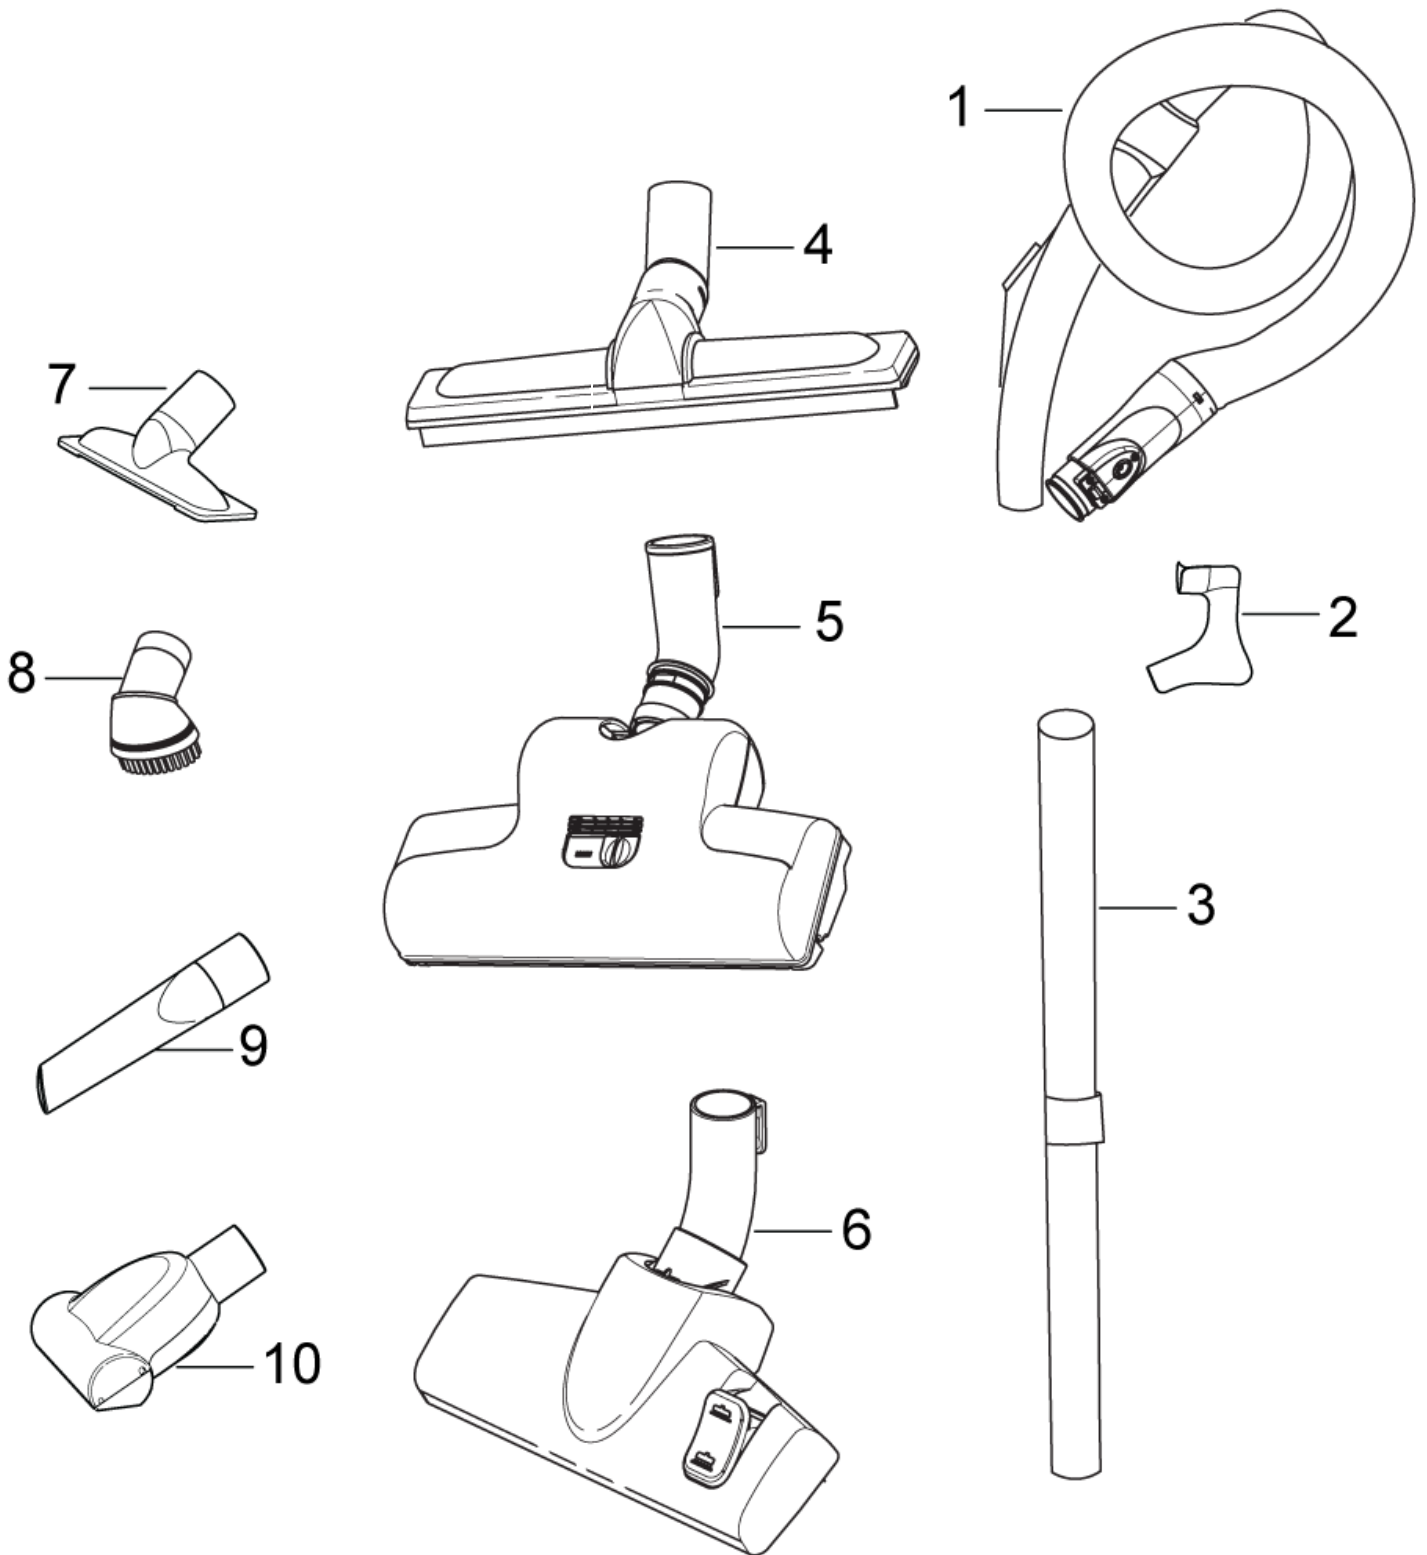

Hose, tube and nozzles

Nilfisk Meteor

05-01-2012

Part List ID
METEOR06

7

Hose, tube and nozzles

Nilfisk Meteor

05-01-2012

Part List ID
METEOR06

8

Pos	Part no.	Qty	Description	EAN
1	12404718	1	HOSE COMPL W BENT END AND ACC HOLDER 35M	5715492043
2	12404719	1	ACCESSORY HOLDER FOR 35MM BENT END	5715492043
3	12404717	1	TELESCOPIC TUBE 35MM	5715492043
4	80067400	1	HARD FL NOZ 35MM W300MM	5715492036
5	12404723	1	TURBO NOZZLE 35MM COMBAT ULTRA	5715492044
6	80067300	1	COMBI NOZZLE 35MM W 275MM	5715492036
7	12404722	1	UPHOLSTERY NOZZLE35M	5715492043
8	12404720	1	ROUND BRUSH 35MM	5715492043
9	12404721	1	CREVICE NOZZLE 35MM	5715492043
10	12404746	1	MINI TURBO BRUSH	5715492079