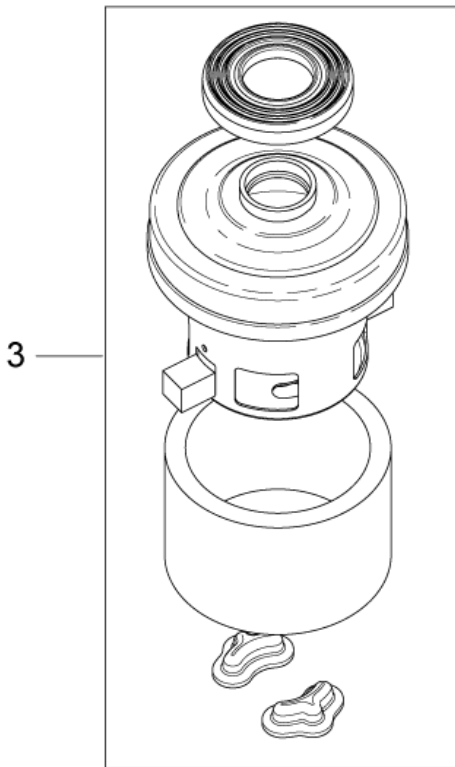

Motor and filters

Nilfisk Meteor

05-01-2012

Part List ID
METEOR04

5

5

6