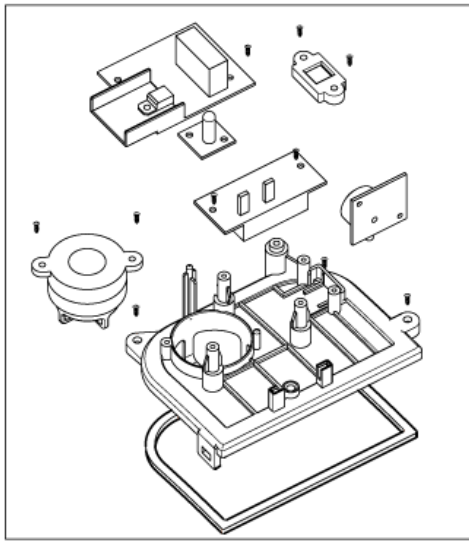

Motor and filters

Nilfisk Meteor

05-01-2012

Part List ID
METEOR04

5

5