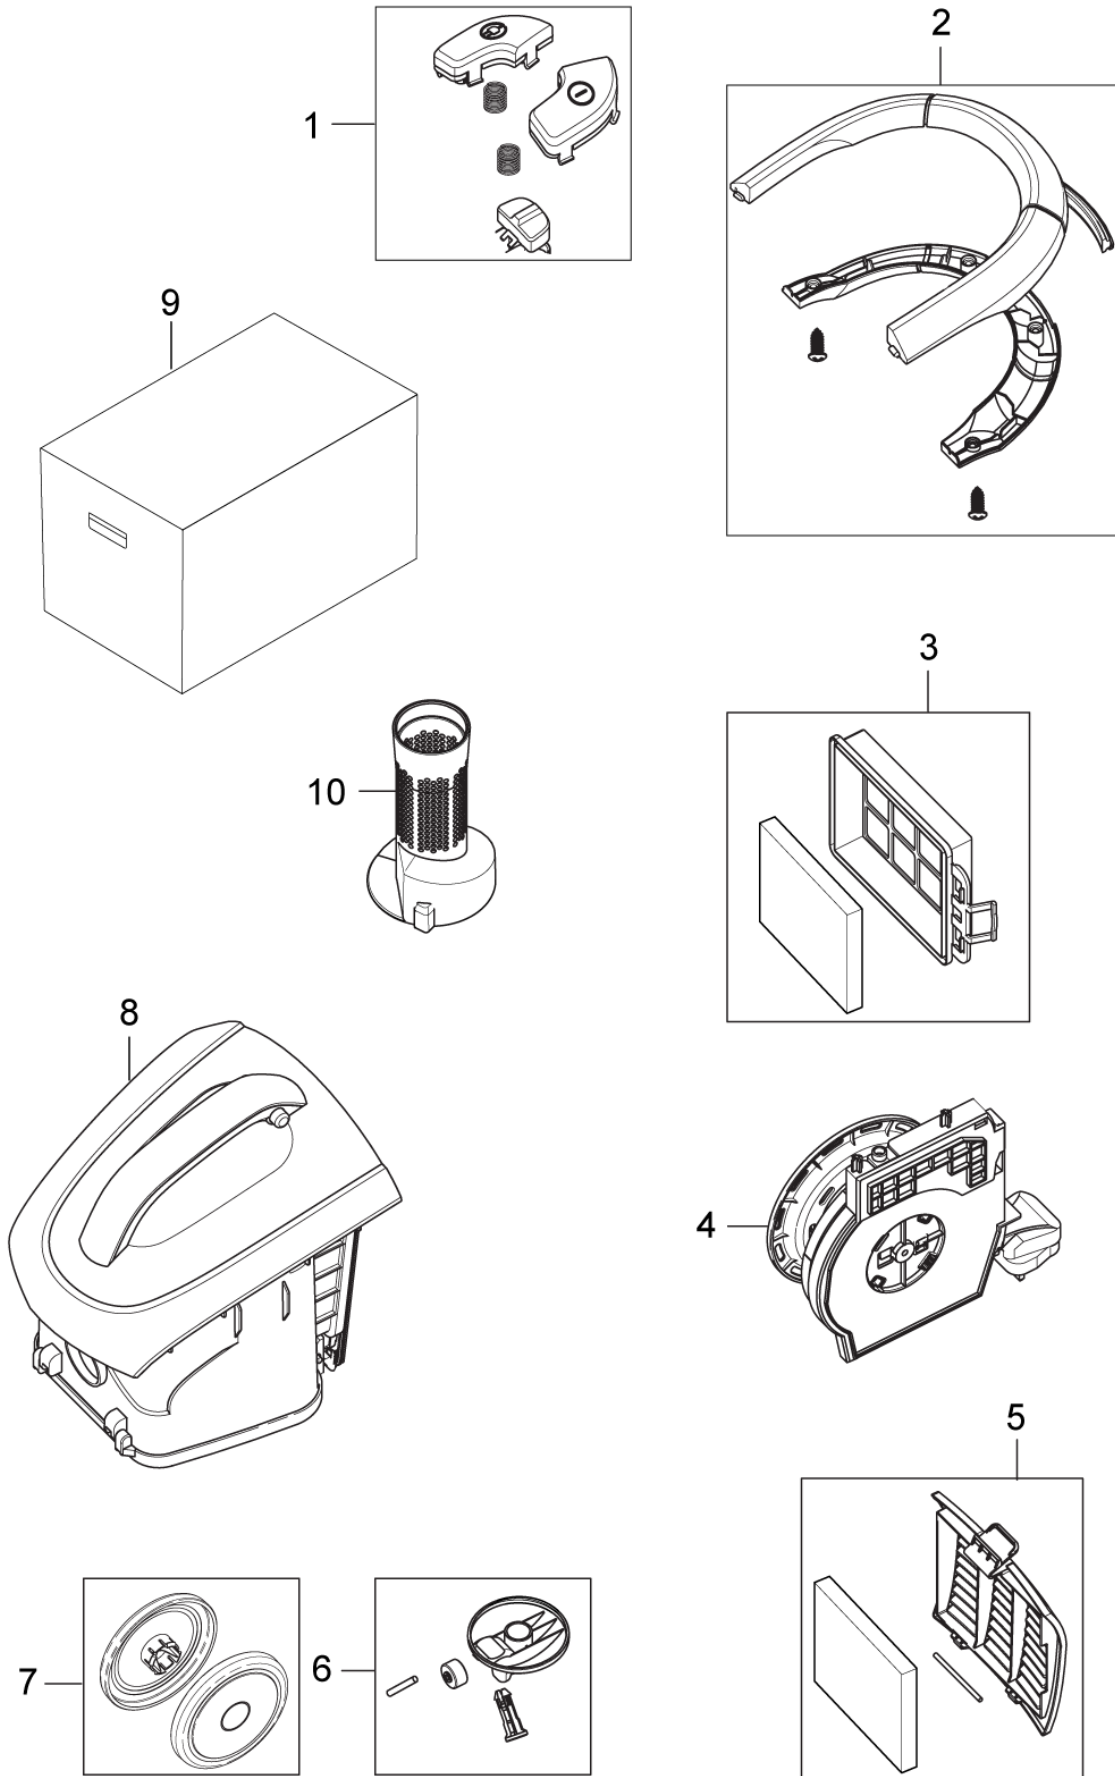

Overview

Nilfisk Meteor

05-01-2012

Part List ID
METEOR02

3

Overview

Nilfisk Meteor

05-01-2012

Part List ID
METEOR02

4

Pos	Part no.	Qty	Description	EAN
1	12404738	1	ON-OFF CORD REEL AND SLIDER BUTTONS - GO	5715492079
1	12404748	1	ON-OFF CORD REEL AND SLIDER BUTTONS - RE	5715492079
1	12404749	1	ON-OFF CORD REEL AND SLIDER BUTTONS - BL	5715492079
2	12404739	1	HANDLE COMPL RED - METEOR	5715492079
2	12404740	1	HANDLE COMPL BLUE - METEOR	5715492079
2	12404741	1	HANDLE COMPL GOLD - METEOR	5715492079
3	12404731	1	EXHAUST FILTER - METEOR	5715492079
4	12404750	1	CABLE REWINDER METEOR 6M - AUS/NZ	5715492080
5	12404736	1	EXHAUST LATCH - METEOR	5715492079
6	12404742	1	FRONT WHEEL SMALL - METEOR	5715492079
7	12404743	1	REAR WHEELS - METEOR RED 2PCS	5715492079
7	12404744	1	REAR WHEELS - METEOR BLUE 2PCS	5715492079
7	12404745	1	REAR WHEELS - METEOR GOLD 2PCS	5715492079
8	12404733	1	DUST CONTAINER - RED	5715492079
8	12404734	1	DUST CONTAINER - BLUE	5715492079
8	12404735	1	DUST CONTAINER - GOLD	5715492079
9	12404737	1	SALES CARDBOARD BOX - METEOR	5715492079
10	12404751	1	CYCLONIC INSERT	5715492081