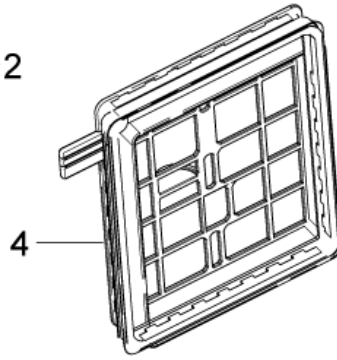

Motor and filters

Nilfisk Meteor

05-01-2012

Part List ID
METEOR04

5

5