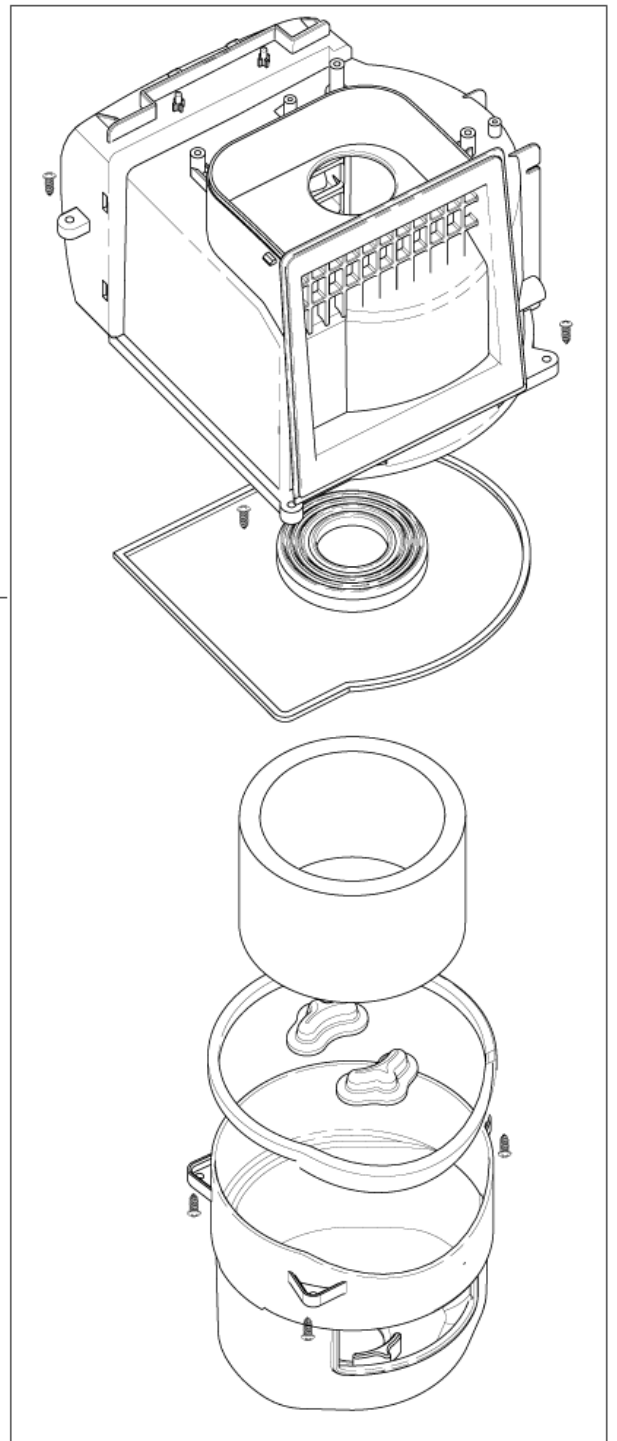

Motor and filters

Nilfisk Meteor

05-01-2012

Part List ID
METEOR04

5

5

6