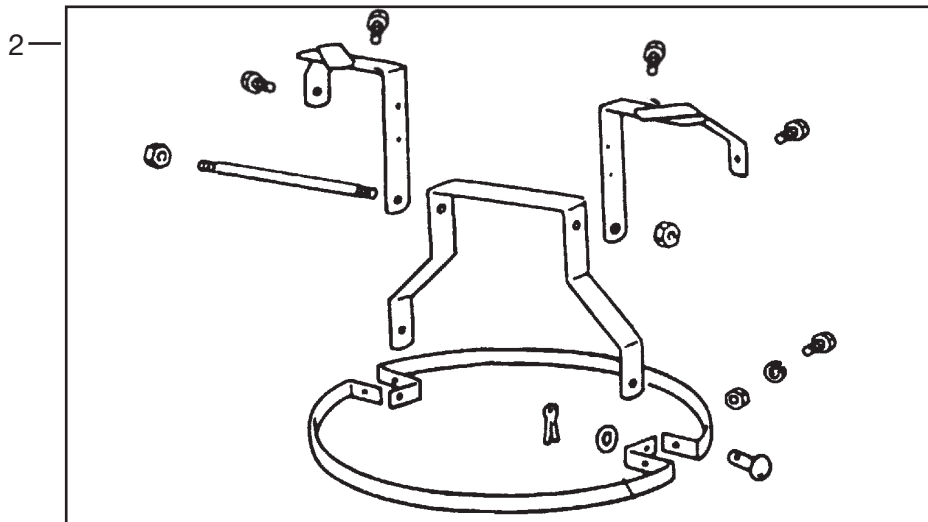

01-11	GB 733	BOOK GX		
02-11	FILTERS	GX	6.3.3	11

Pos.	Part No.	Qty.	Desc.1	Desc.2	EAN
					005715492
>> 1	22396801	1	Shakerhandle w.nipple	Kitset	+026289
2	22387900	1	Parts for filter	Shakersystem gb 733	+016754
3	22388000	1	Parts for filter	Shakersystem gb 733	+016761
4	22400600	1	Filter frame 1.43 m2		+014453
5	22397100	1	Filter expander complete		+013586
6	71613800	1	Clamp for filter		+014460
7	61390600	1	Filter cotton	14300cm²	+025121
7	61909900	1	Filter gore tex pes	14300cm²	+025169
7	62048300	1	Filter gore no-stat	14300cm²	+025206
7	82243400	1	Filter nomex	14300cm²	+025244
8	22397000	1	Filter plate		+013579

Note

>> means: New or changed ref. nos.