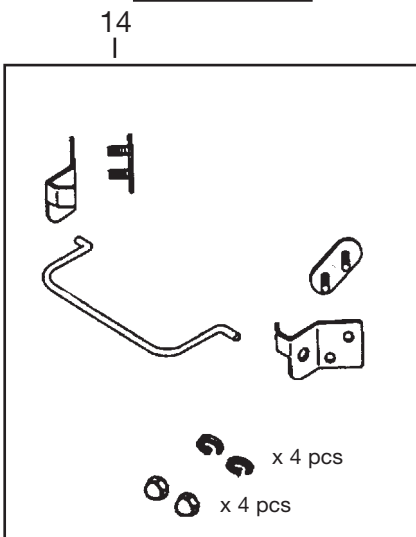

01-11	3-PHASE MODELS	BOOK GX		
02-12	GB 733 CONTAINER SPARE PARTS	GX	6.3.3	9

Pos.	Part No.	Qty.	Desc.1	Desc.2	EAN 005715492+
1	22401800	1	Cover		+014637
2	22401900	1	Exhaust parts		+014644
3	22387700	1	Cover with hole for	Shakersystem	+016730
4	22387600	1	Cover for gb733		+016785
5	22387800	1	Bracket f. gb 933/1033		+016747
6	81596400	1	Gasket top lid	(600mm)	+014408
7	22357700	1	Bayonet ring f.inlet 50mm	W.bottompart and gasket	+010813
8	22386500	1	Bayonet ring f.inlet 50mm		+015528
9	71712801	1	Deflector for inlet 50mm		+021956
10	22402400	1	Plug		+014682
11	22396200	1	Handle complete"83/x33"		+013494
12	71465700	1	Packing on filtercontaine	F.dustcontainer	+012763
13	21550400	1	Dustcontainer (600mm)	69 l	+014972
14	32210400	1	Handle complet kit		+014354

Note

>> means: New or changed ref. nos.