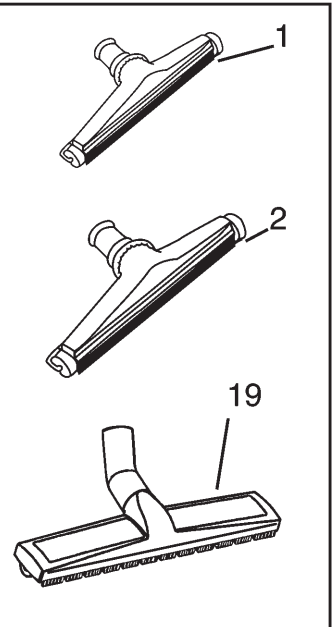

Note

>> means: New or changed ref. nos.

See hoses connection diagram for 38mm

Brushes & nozzles

Wet pick-up

Wheeled floor nozzle

Cones

Wood/plastic blades