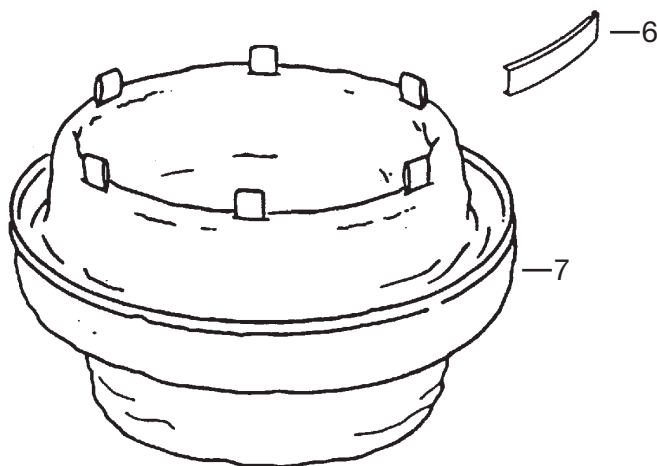

01-11	GB 733	BOOK GX		
02-11	FILTERS	GX	6.3.3	11

Pos.	Part No.	Qty.	Desc.1	Desc.2	EAN
					005715492
>> 1	22396801	1	Shakerhandle w.nipple	Kitset	+026289
2	22387900	1	Parts for filter	Shakersystem gb 733	+016754
3	22388000	1	Parts for filter	Shakersystem gb 733	+016761
4	22400600	1	Filter frame 1.43 m2		+014453
5	22397100	1	Filter expander complete		+013586
6	71613800	1	Clamp for filter		+014460
7	61390600	1	Filter cotton	14300cm²	+025121
7	61909900	1	Filter gore tex pes	14300cm²	+025169
7	62048300	1	Filter gore no-stat	14300cm²	+025206
7	82243400	1	Filter nomex	14300cm²	+025244
8	22397000	1	Filter plate		+013579

Note

>> means: New or changed ref. nos.