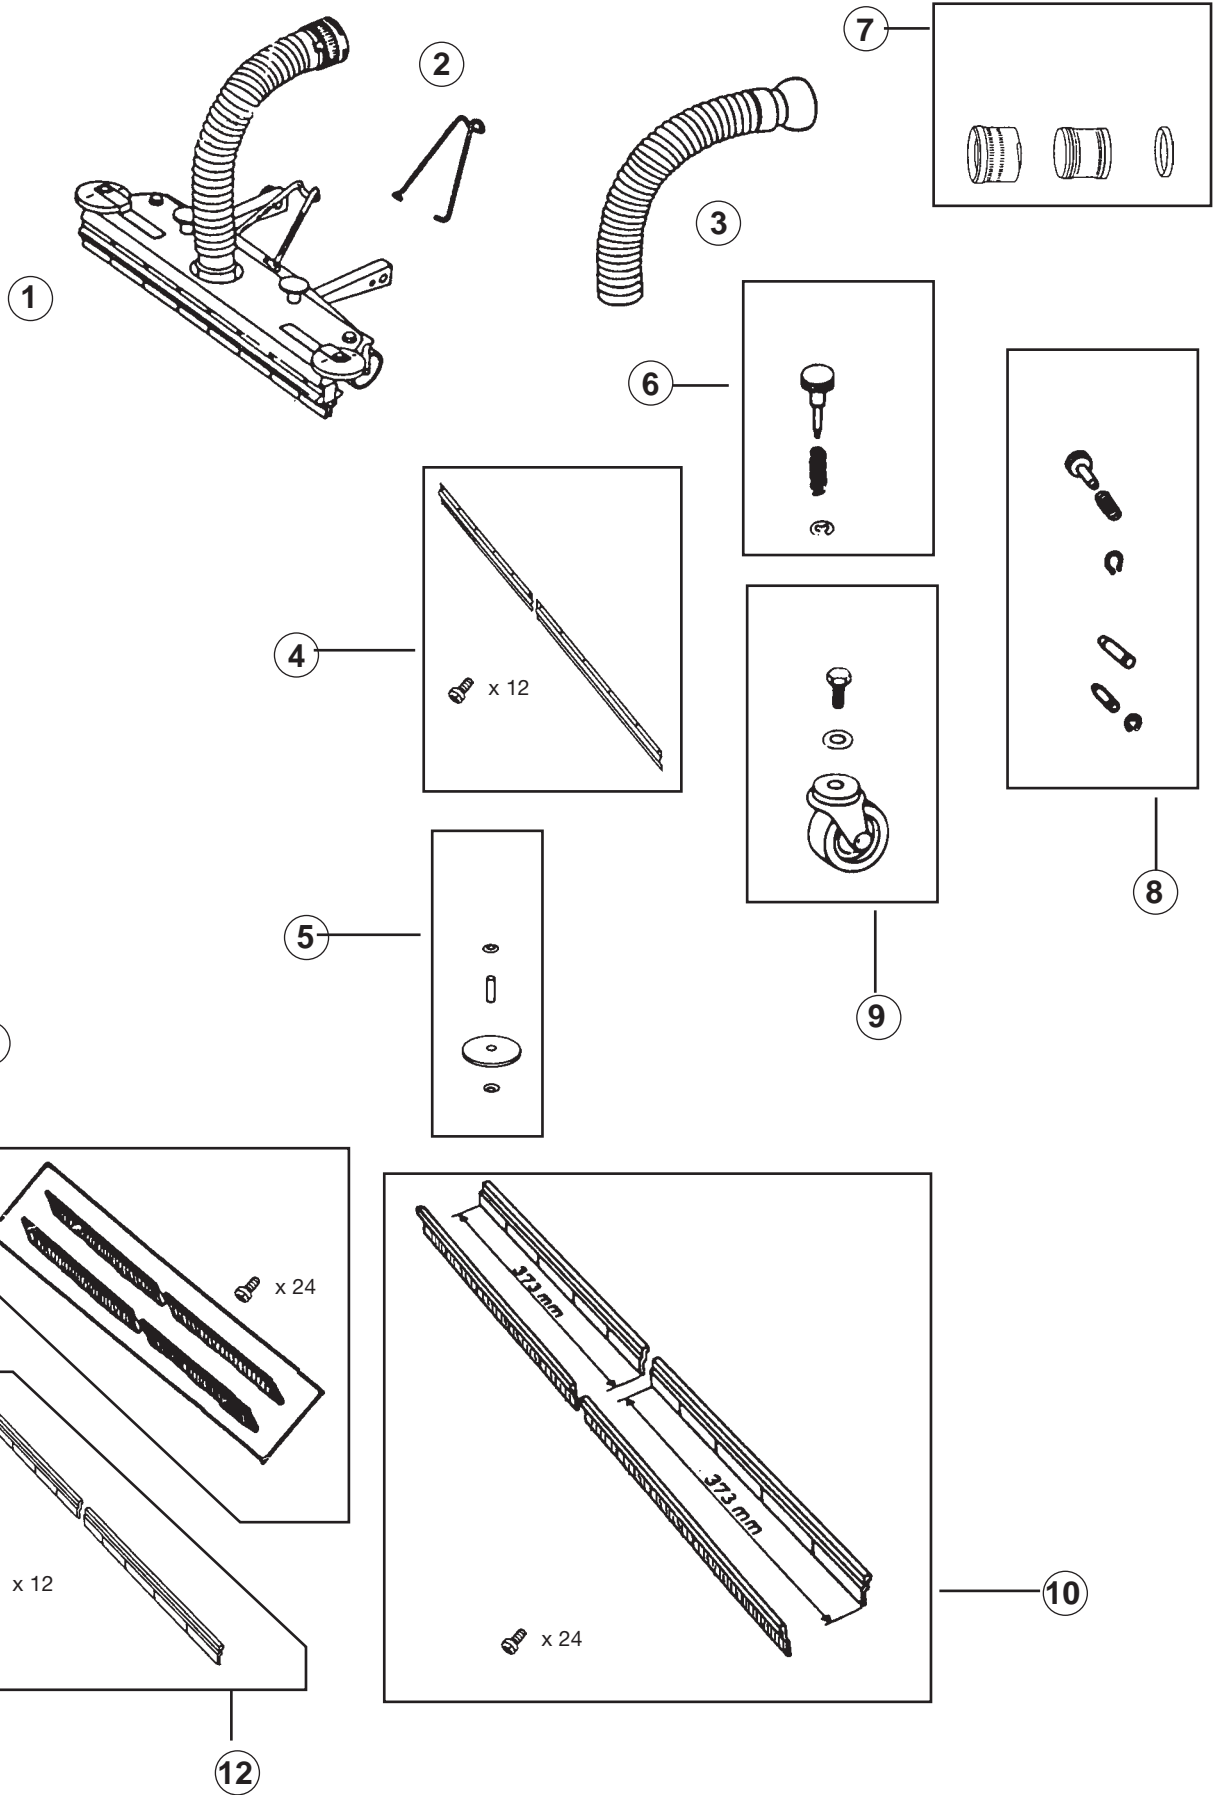

02-02	FIXED FLOOR NOZZLE FOR GB733	BOOK G		
	FIXED FLOOR NOZZLE 750MM	GX	6.3.3	21

Pos.	Part No.	Qty.	Desc.1	Desc.2
1	11372900	1	NOZZLE 750MM-4 RUB. LIPS FOR GS/GM 83+GB733/833	
1	12294600	1	NOZZLE FIXED FLOOR 50MM 750MM 2XBRUSH 2XBLADES	
2	71355100	1	LIFTING HOOK FOR NOZZLE	
3	61732900	1	HOSE FIXED FLOOR NOZZLE 570MM	
4	22402800	1	TWO BRUSH/LIP HOLDERS FOR NOZZLES KIT	
5	22386800	1	KIT BUMPERWHEEL FOR FIXED NOZZLE (FEX 11372900)	
6	22384600	1	ADJUSTMENT SCREW FOR NOZZ NOZZLE	
7	22344200	1	STEEL BAYONET COUPL 50MM	KIT
8	22386900	1	NOZZLE ATTACHMENT + AXEL	KIT, (F. FEX 11372900)
9	22384800	1	WHEEL KIT FOR NOZZLE & WAGON	
10	22295400	1	2 BRUSHES + 2 RUB BLADES FIXED FLOOR NOZZLE 750MM	
11	21669600	1	BRUSH SET 4 PCS KIT F/FIXED FLOORNOZZLE 750MM	
12	22402900	1	NOTCHED RUBBER LIPS FOR NOZZLE KIT	

Note

>> means: New or changed ref. nos.