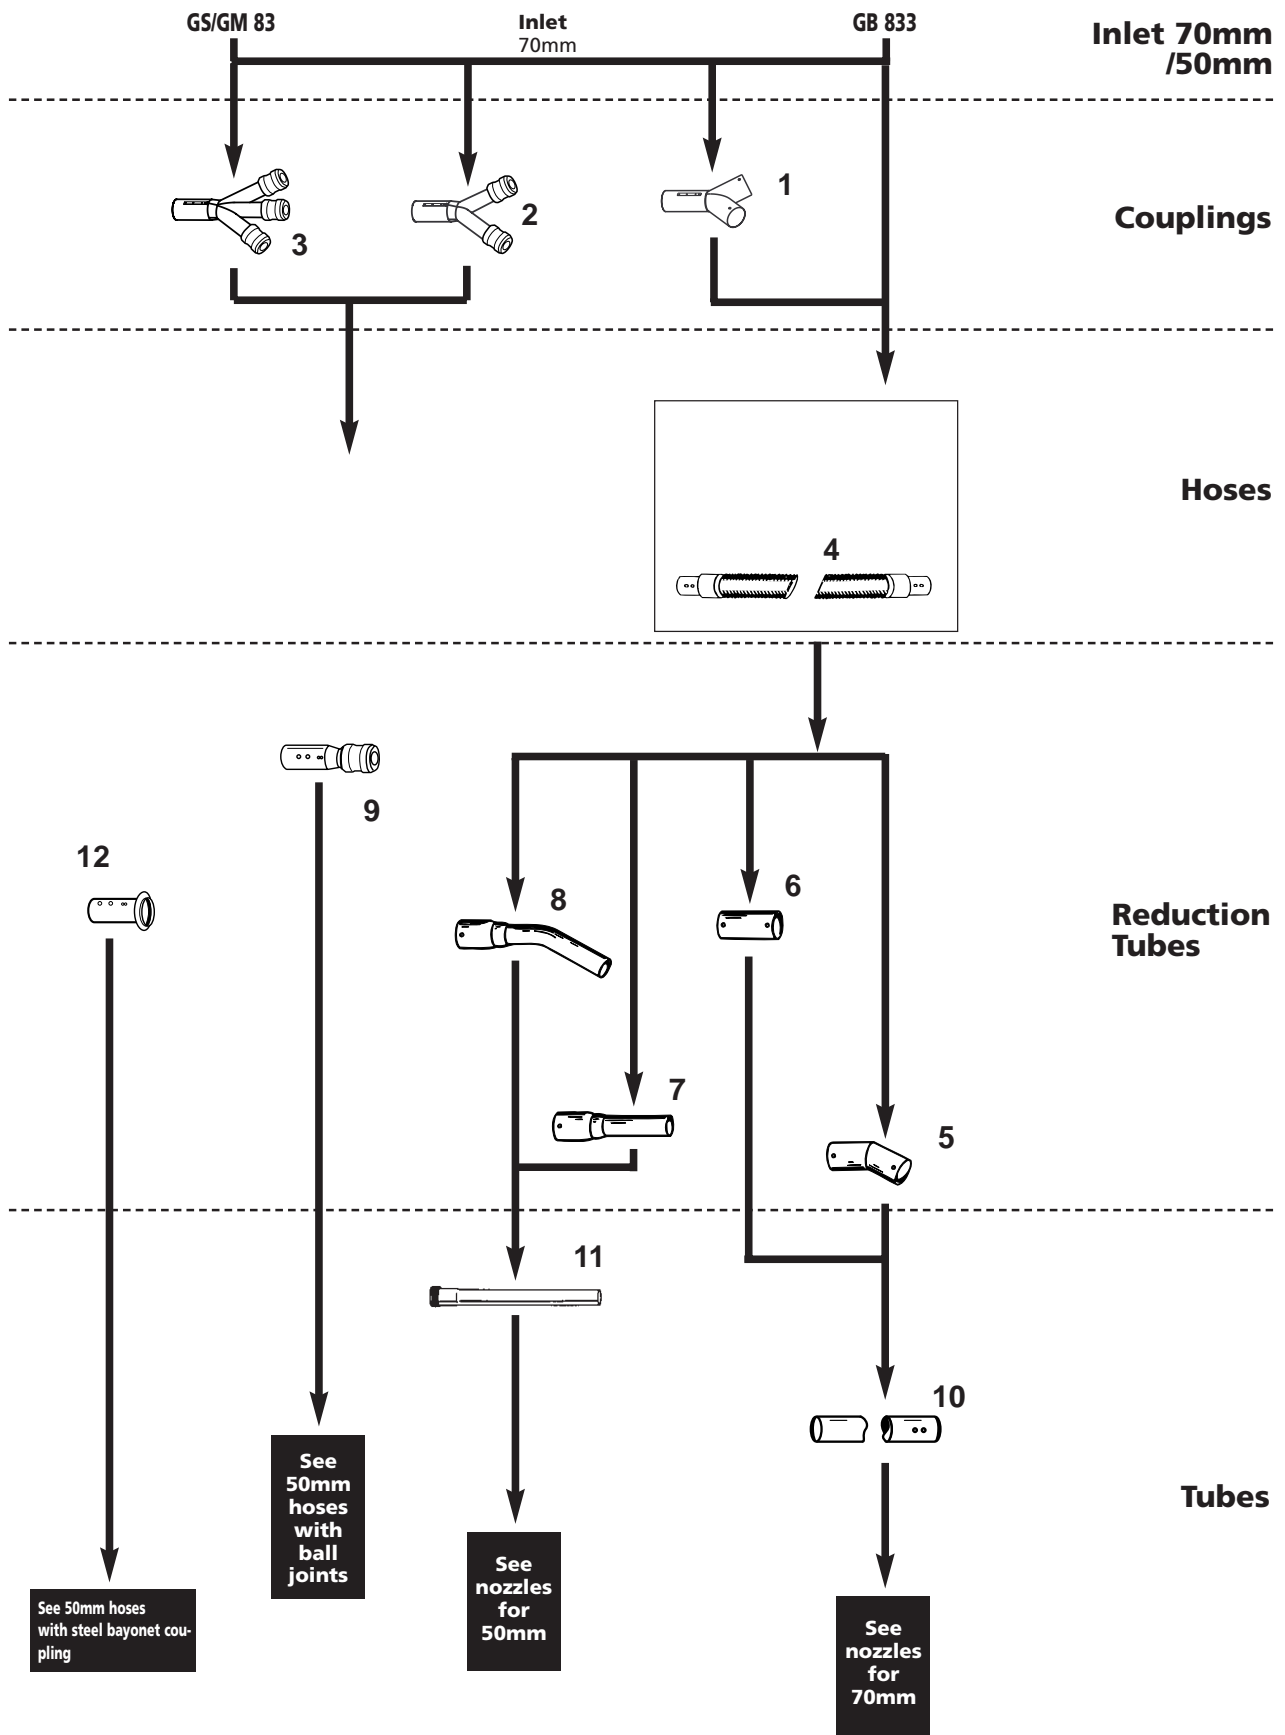

Pos.	Part No.	Qty.	Desc.1	Desc.2
1	03059500	1	T-COUPLING 70MM-2X70MM	
2	03059600	1	BRANCH PIECES 70/2X50	
3	03059700	1	BRANCH "Y"PIECE 70/3X50MM	
4	03060300	1	HOSE 70MM/3M CON MET-MET JOINTS	
4	03060500	1	HOSE 70MM/5M CON MET-MET JOINTS	
4	03062000	1	HOSE 70MM/3M MET MET-MET JOINTS	
4	03063800	1	HOSE 70MM/3M CON RUB MET-MET JOINTS	
4	03063900	1	HOSE 70MM/5M CON RUB MET-MET JOINTS	
4	03067100	1	HOSE 70MM/3M ANT POLY MET-MET JOINTS	
5	03056203	1	HOSE-HOSE COUP 70MM 45 DE	
6	03056200	1	HOSE-HOSE COUP 70MM STRAI	
7	03057400	1	REDUCER 70-50MM HOSE-TUBE	
8	03056600	1	REDUCER 70-50MM HOSE-TUBE CURVED 45 DEG	
9	03057100	1	INLET-HOSE REDUC.70-50MM INCLUDING MUFF	
10	03055000	1	TUBE STRAIGHT 70MM	L=1,2M
11	10686400	1	TUBE STRAIGHT 50MM 1M STEEL	
12	03057500	1	INLET REDUCTION 70-50MM	

Note

>> means: New or changed ref. nos.