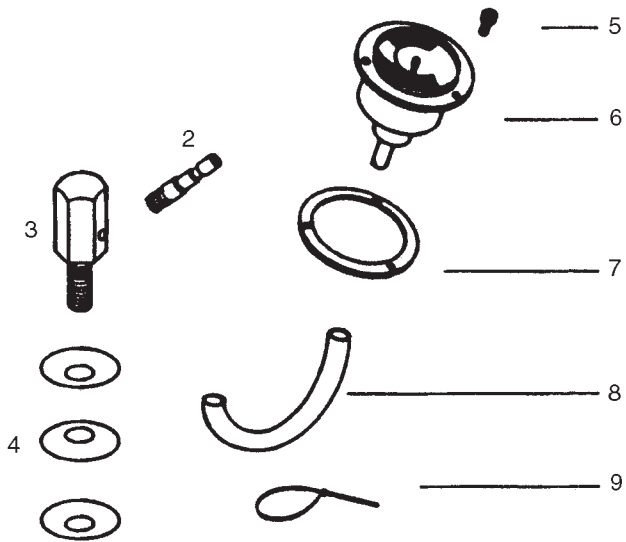

Note

>> means: New or changed ref. nos.

01-11	GB 733	BOOK GX		
	TROLLEY SPARE PARTS	GX	6.3.3	13

Item No.	Ref.No.	Description
1	22396500	Lowering ass. cpl.
2	22399600	Bracket for lift
3	22386600	Spring for lift
4	32211000	Holder for fixed nozzle
5	22400700	Trolley cpl.
6	22386700	Knuckle joint
7	22396700	Rubber buffer
8	22396600	Swivel wheel
9	22397300	Fixed wheel cpl.

Note

>> means: New or changed ref. no.

1

01-11	GB 733	BOOK GX		
	MANOMETERS	GX	6.3.3	17

Pos.	Item No.	Qty.	Description
1	21676000	1	MANOMETER COMPLETE GB733
2	71242400	1	TUBE FOR MANOMETER
3	81676200	1	AIR SCREW
4	81678500	3	SPRING PLATE
5	81531200	3	SCREW M3X6 PANH
6	81657100	1	MANOMETER
7	81517400	1	GASKET
8	71667000	1	HOSE FOR MANOMETER
9	81673900	1	KABELBINDER