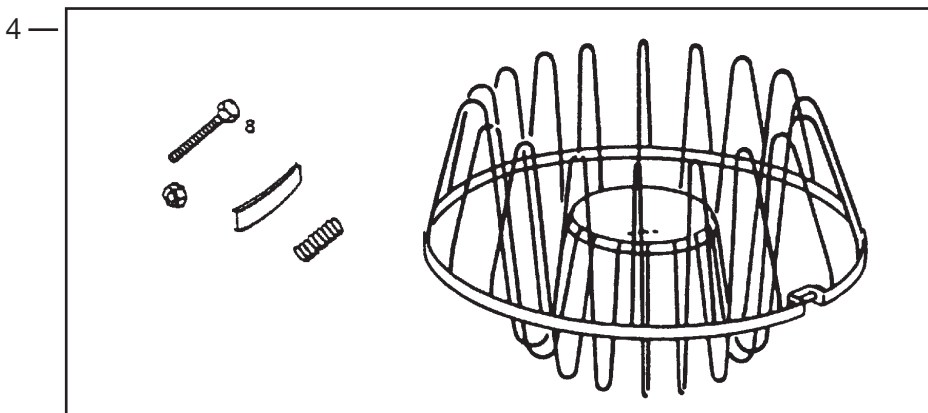

01-11	GB 733	BOOK GX		
02-11	FILTERS	GX	6.3.3	11

Pos.	Part No.	Qty.	Desc.1	Desc.2	EAN
					005715492
>> 1	22396801	1	Shakerhandle w.nipple	Kitset	+026289
2	22387900	1	Parts for filter	Shakersystem gb 733	+016754
3	22388000	1	Parts for filter	Shakersystem gb 733	+016761
4	22400600	1	Filter frame 1.43 m2		+014453
5	22397100	1	Filter expander complete		+013586
6	71613800	1	Clamp for filter		+014460
7	61390600	1	Filter cotton	14300cm²	+025121
7	61909900	1	Filter gore tex pes	14300cm²	+025169
7	62048300	1	Filter gore no-stat	14300cm²	+025206
7	82243400	1	Filter nomex	14300cm²	+025244
8	22397000	1	Filter plate		+013579

Note

>> means: New or changed ref. nos.