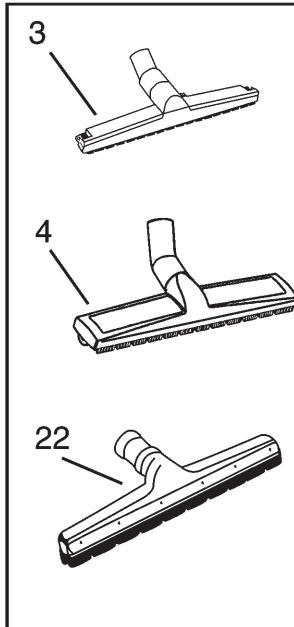

Note

>> means: New or changed ref. nos.

See hoses connection diagram for 38mm

Brushes & nozzles

Wet pick-up

Wheeled floor nozzle

Cones

Wood/plastic blades