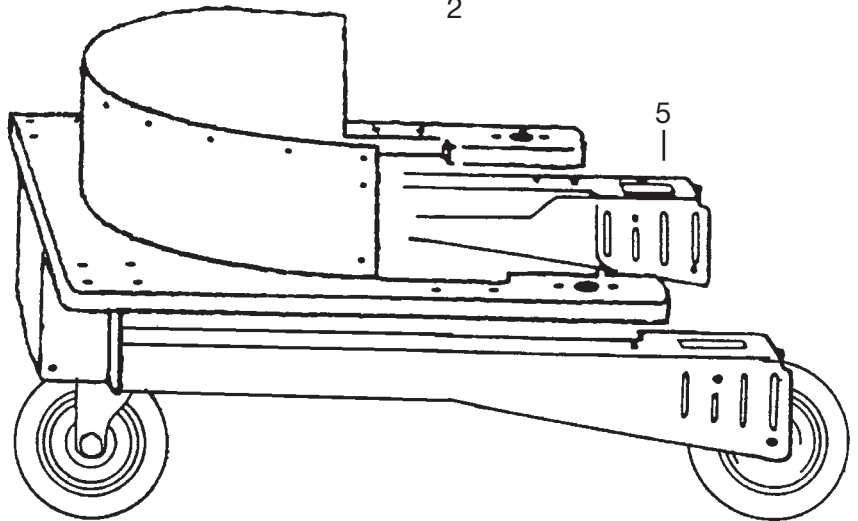

Note

>> means: New or changed ref. nos.

01-11	GB 733	BOOK GX		
	TROLLEY SPARE PARTS	GX	6.3.3	13

Item No.	Ref.No.	Description
1	22396500	Lowering ass. cpl.
2	22399600	Bracket for lift
3	22386600	Spring for lift
4	32211000	Holder for fixed nozzle
5	22400700	Trolley cpl.
6	22386700	Knuckle joint
7	22396700	Rubber buffer
8	22396600	Swivel wheel
9	22397300	Fixed wheel cpl.