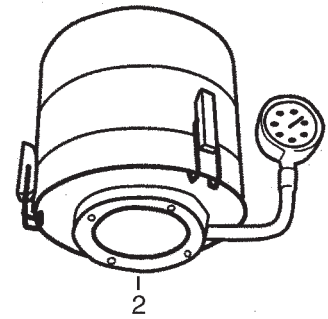

04-05	GB 733	BOOK GX		
04-08	BLOWING ATTACHMENT	GX	6.3.3	15

Pos.	Part No.	Qty.	Desc.1	Desc.2	EAN
					005715492
1	11779500	1	MOUNTING KIT GB F.HEPA/UL	SEE NOTE!	+019212
2	22254300	1	KIT GB FILTER MANOMETER		+019113
3	21778000	1	HEPA CARTRIDGE FILTER		+006649
4	21779000	1	ULPA CARTRIDGE FILTER		+006656
5	31228700	1	DIFFUSER BAG F.GB-EXHAUST	BLUE	
10	22344200	1	STEEL BAYONET COUPL 50MM	KIT	+010738
11	11779510	1	SEALING AND FIXRING F.GB	EXHAUST FILTER	+030279
>>12	11779520	1	CLIPS F.HEPA CASING "GB"		+030637

Note

>> means: New or changed ref. no.