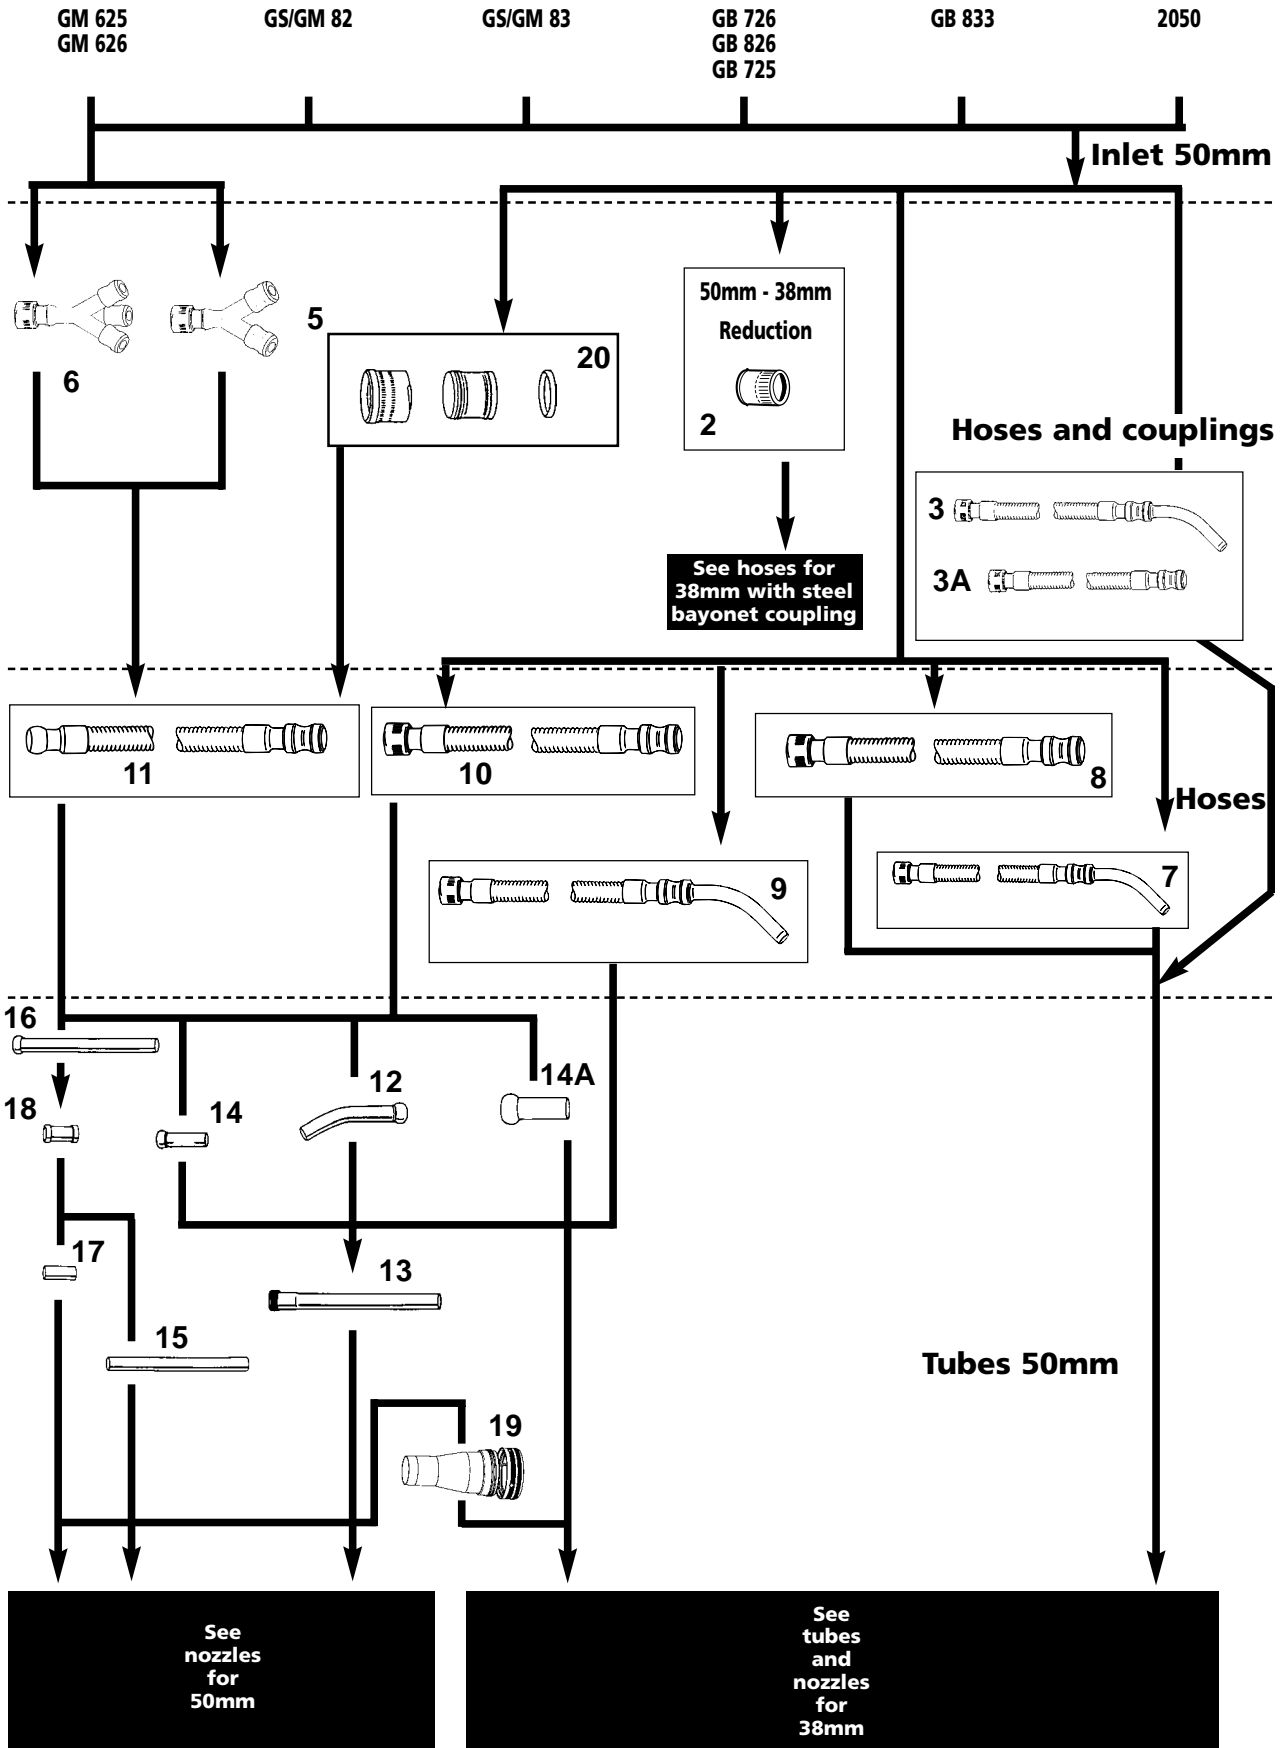

02-02	HOSES, CONNECTIONS AND TUBES, 50MM	BOOK G		
02-08		GX	6.3.3	27