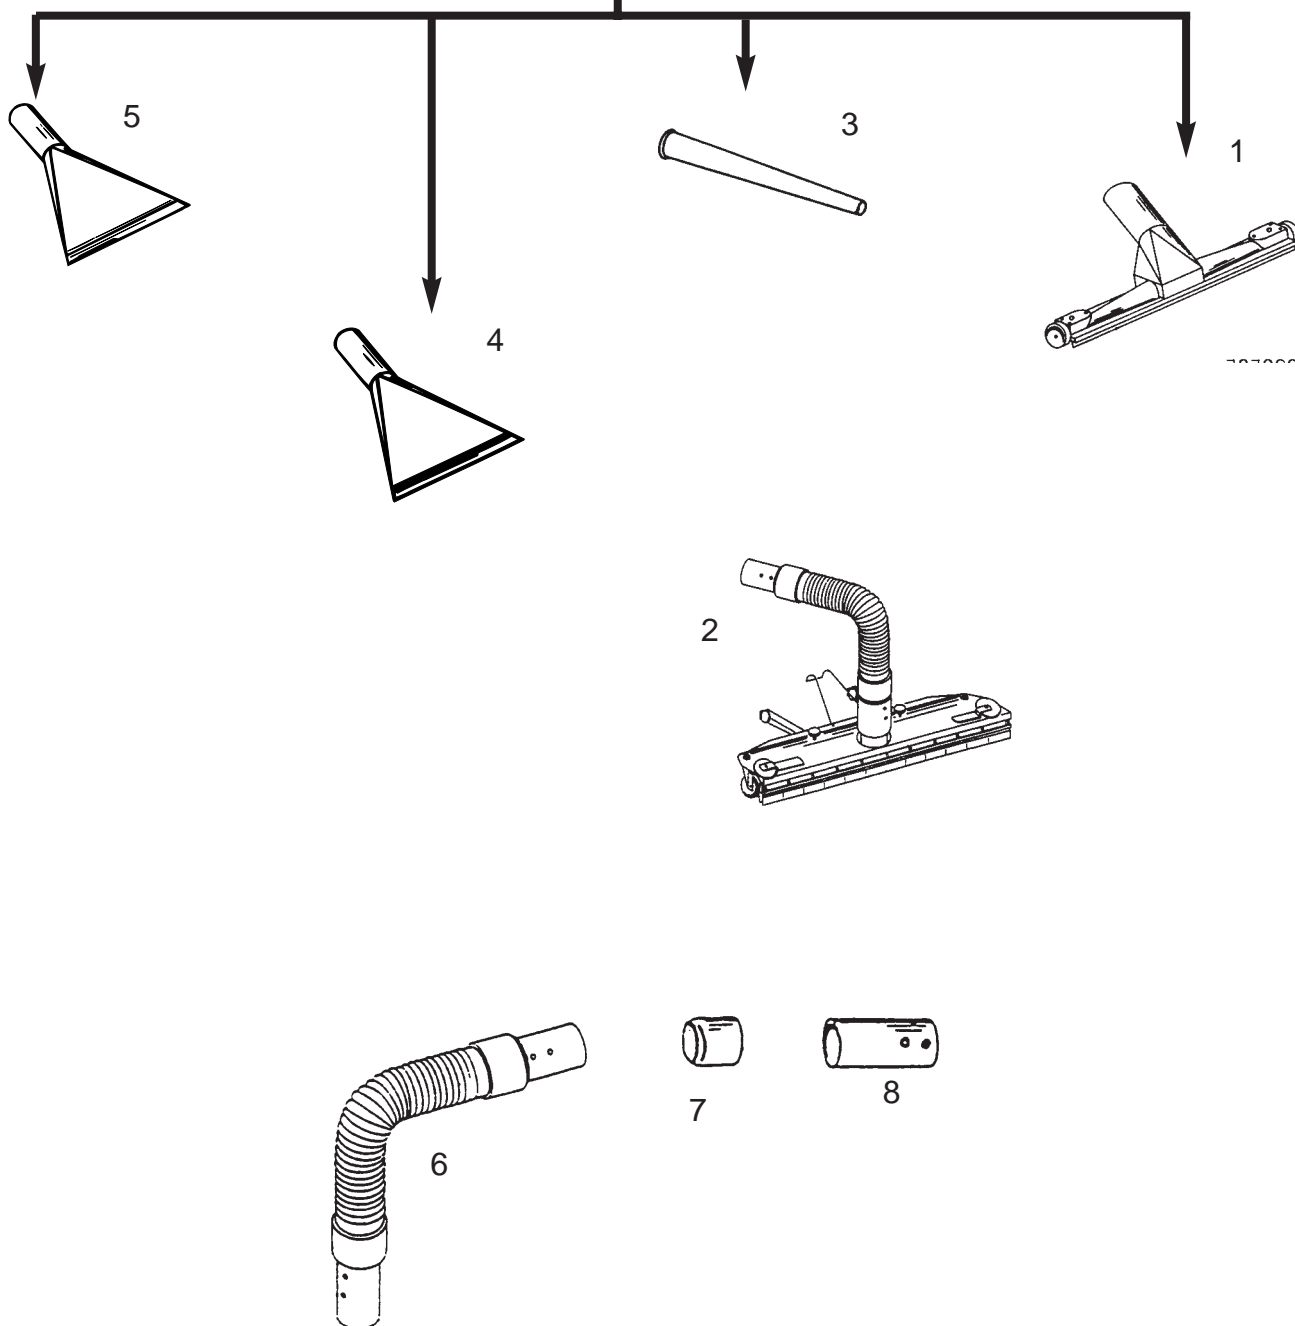

See hoses con-
nection
diagram
for 70mm
inlet

02-02	NOZZLES 70 MM	BOOK G		
		GX	6.3.3	25

Pos.	Part No.	Qty.	Desc.1	Desc.2
1	03058500	1	WHEELED FLOOR NOZZLE INLET 70MM 500MM	
2	03058300	1	FIXED FLOOR NOZZLE 750MM	FOR GB 833/933
3	03058000	1	NOZZLE CONE BLACK 400MM	INLET 70MM
4	03058100	1	FISH TAIL NOZZLE 350X25MM	INLET 70MM
5	03058200	1	FISH TAIL NOZZLE 250X40MM	INLET 70MM
6	03063605	1	HOSE 0,45M/70MM KPL.	F/ 03058300
7	03066100	1	RING F.70MM TUBECOUPLING	
8	03056000	1	HOSE CONNECTOR TUBE 70MM	

Note

>> means: New or changed ref. nos.