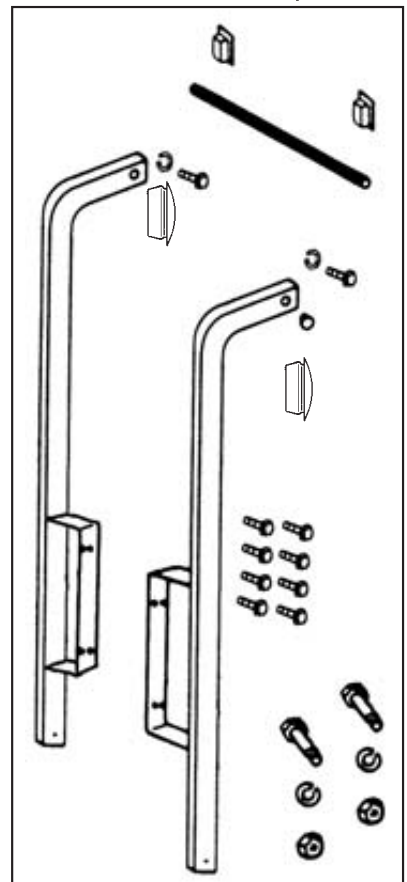

Note

>> means: New or changed ref. nos.

02-11	GB 733	BOOK GX		
02-12	FAN PARTS	GX	6.3.3	7

Pos.	Part No.	Qty.	Desc.1	Desc.2	EAN
					005715492
>> 1	82414600	1	Flange f.baseplate gb	Kit	+023660
>> 2	22414000	1	Clamping ring f.gb		+018970
3	22414200	1	Base plate gb		+018994
6	22414400	1	Bellows f.gb-turbine		+019014
7	22414300	1	Spacer f.pulley		+019007
8	21687200	1	Turbine 3 stage sparepart	For gb 733/725/726/933	+017911
9	22414500	1	Bearing plate f.gb-turbin		+019021
10	22238400	1	Belt tension kit		+008322
11	22238700	1	Belt f.gb 733/gb 833		+008339
12	22242400	1	Optibelt	Belt tension tool	+008605
20	20705700	1	Ballbearings and rubber-	Parts f.beltdr.turbine gb	+026302

Note

>> means: New or changed ref. nos.

01-11	3-PHASE MODELS	BOOK GX		
02-12	GB 733 CONTAINER SPARE PARTS	GX	6.3.3	9

Pos.	Part No.	Qty.	Desc.1	Desc.2	EAN 005715492+
1	22401800	1	Cover		+014637
2	22401900	1	Exhaust parts		+014644
3	22387700	1	Cover with hole for	Shakersystem	+016730
4	22387600	1	Cover for gb733		+016785
5	22387800	1	Bracket f. gb 933/1033		+016747
6	81596400	1	Gasket top lid	(600mm)	+014408
7	22357700	1	Bayonet ring f.inlet 50mm	W.bottompart and gasket	+010813
8	22386500	1	Bayonet ring f.inlet 50mm		+015528
9	71712801	1	Deflector for inlet 50mm		+021956
10	22402400	1	Plug		+014682
11	22396200	1	Handle complete"83/x33"		+013494
12	71465700	1	Packing on filtercontaine	F.dustcontainer	+012763
13	21550400	1	Dustcontainer (600mm)	69 l	+014972
14	32210400	1	Handle complet kit		+014354

Note

>> means: New or changed ref. nos.

01-11	GB 733	BOOK GX		
	TROLLEY SPARE PARTS	GX	6.3.3	13

Item No.	Ref.No.	Description
1	22396500	Lowering ass. cpl.
2	22399600	Bracket for lift
3	22386600	Spring for lift
4	32211000	Holder for fixed nozzle
5	22400700	Trolley cpl.
6	22386700	Knuckle joint
7	22396700	Rubber buffer
8	22396600	Swivel wheel
9	22397300	Fixed wheel cpl.