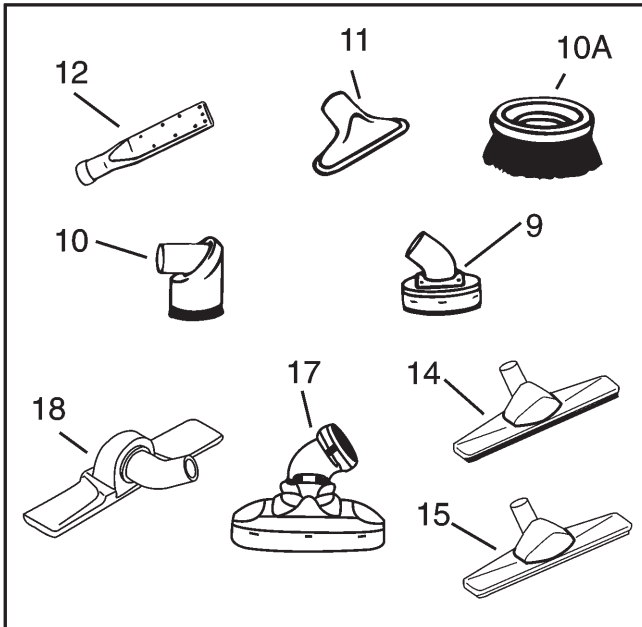

See hoses connection diagram for 38mm

Brushes & nozzles