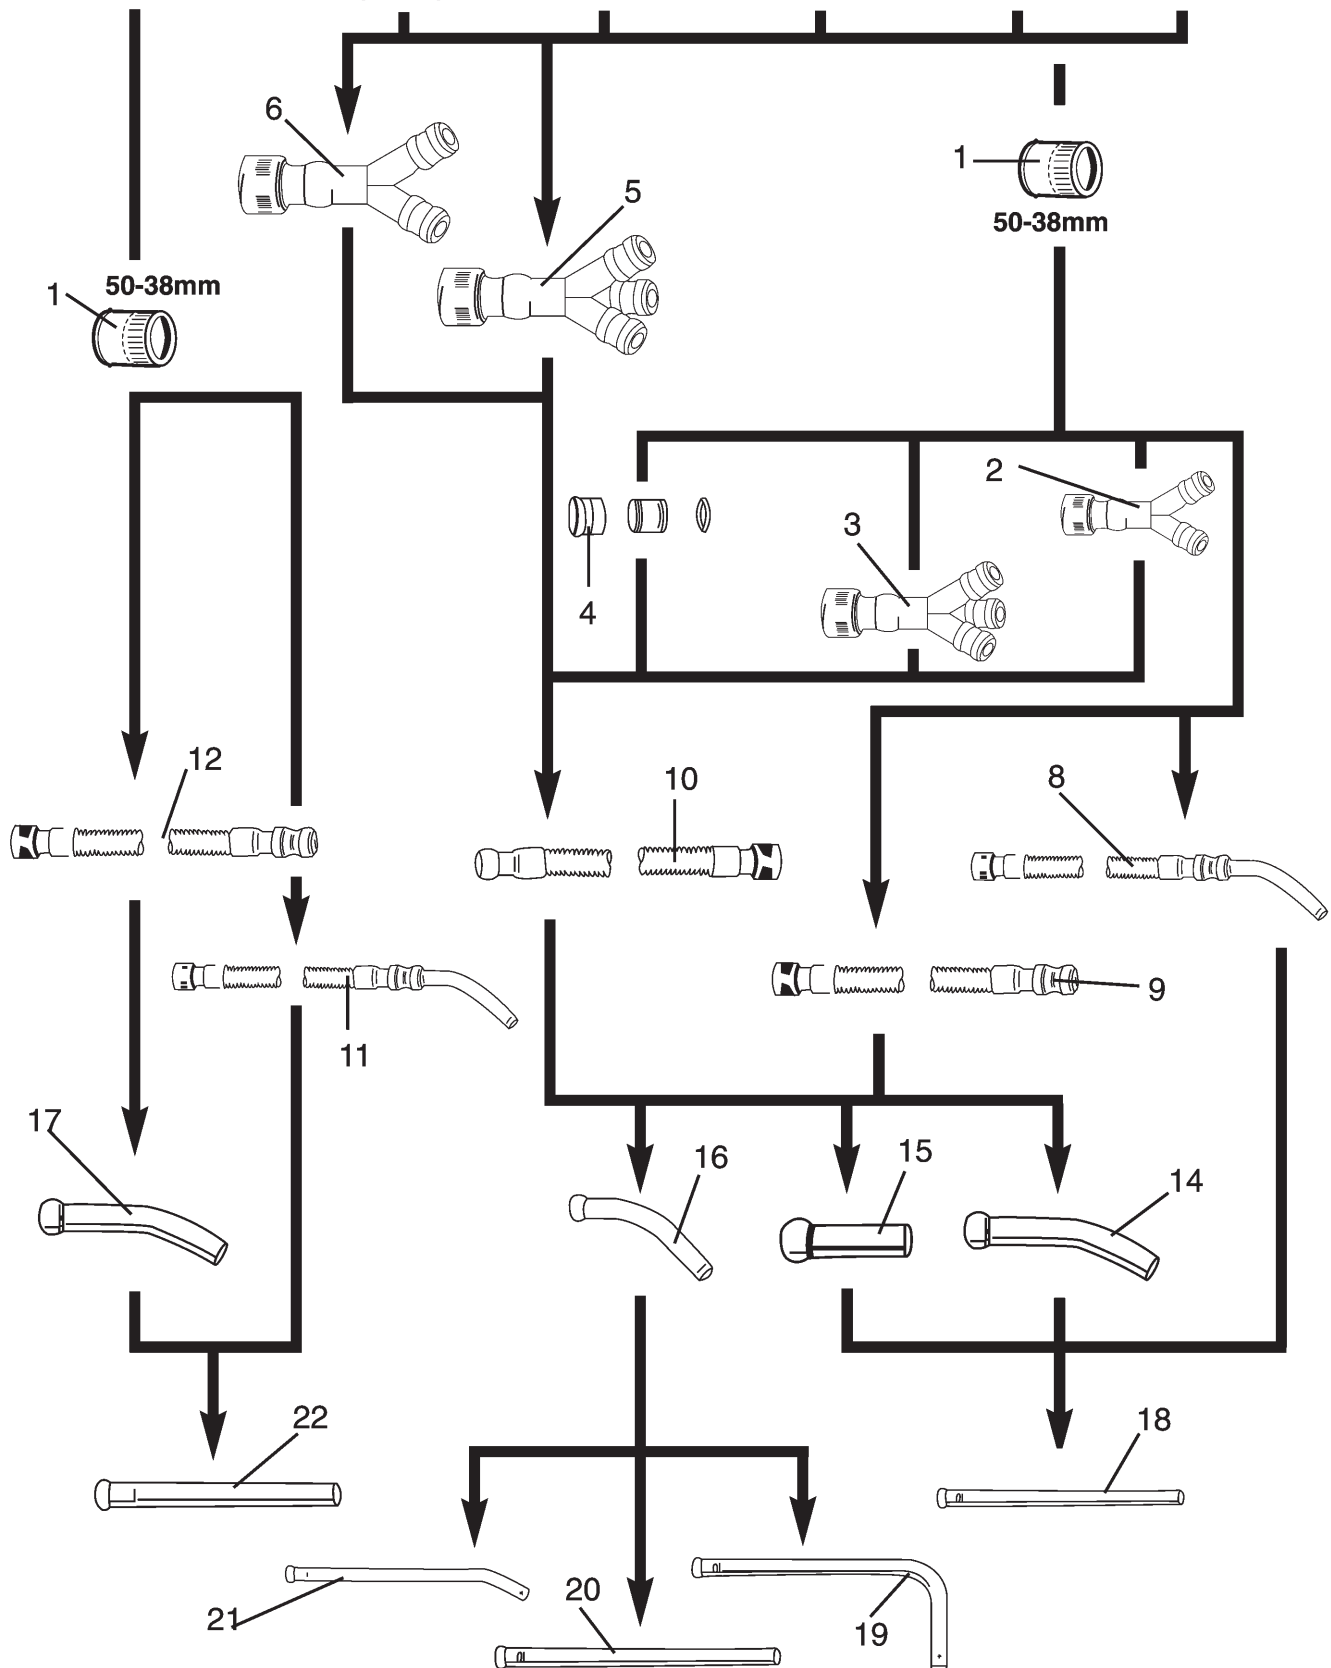

IW 2050

GB 726
GB 826
GB 725

GB 833

GS/GM 83

GS/GM 82

GM 625
GM 626

Pos.	Part No.	Qty.	Desc.1	Desc.2
1	10960900	1	REDUCER 50MM/38MM BETWEEN	CONTAINER & HOSE.BAYONETS
3	22329700	1	BRASS BAYONET COUPL. 38MM	KIT
3	22329900	1	STEEL BAYONET COUPL. 38MM	KIT
5	02151300	1	T-COUP. 50MM BAYONET INTO	2 X 38MM MUFFS
6	02150800	1	T-COUP. 50MM BAYONET INTO	3 X 38MM MUFFS
7	10960900	1	REDUCER 50MM/38MM BETWEEN	CONTAINER & HOSE.BAYONETS
8	11381600	1	HOSE 38MM/2M RUBBER WITH	CURVED TUBE + BAYONET
8	11381700	1	HOSE 38MM/3M RUBBER	CURVED TUBE + BAYONET
8	11602500	1	HOSE 38MM/2M PLASTIC	W. CURVED TUBE + BAYONET
8	11603000	1	HOSE 38MM/3M PLASTIC	W. CURVED TUBE + BAYONET
8	12247000	1	HOSE 38MM/2M CONDUCTIVE	WITH BAYONET +CURVED TUBE
8	12247200	1	HOSE 38MM/3M CONDUCTIVE	CURVED TUBE + BAYONET
8	12247400	1	HOSE 38MM/5M CONDUCTIVE	CURVED TUBE + BAYONET
8	12247600	1	HOSE 38MM/10M CONDUCTIVE	COMP.W.CURV. TUBE + BAYO
8	12291000	1	HOSE 38MM/2M OILRESIST.	COMP.CURV TUBE + BAYONET
8	12291400	1	HOSE 38MM/3M OILRESIST.	CURVED TUBE + BAYONET
8	12291800	1	HOSE 38MM/5M OILRESISTANT	CURVED TUBE + BAYONET
8	12292200	1	HOSE 38MM/10M OILRESIS.PL	COMP.CURV TUBE + BAYONET
8	12292200	1	HOSE 38MM/10M OILRESIS.PL	COMP.CURV TUBE + BAYONET
8	82343400	1	HOSE 38MM/50M NONCON.	W. STEEL BAYO+ BENT TUBE
9	03067800	1	TRANSPARENT HOSE 3M/38 MM	
9	11343300	1	HOSE 38MM/2M RUBBER	WITH BAYO AND MUFF
9	11343500	1	HOSE 38MM/3M RUBBER	WITH BAYONET AND MUFF
9	12247100	1	HOSE 38MM/2M CONDUCTIVE	STEEL BAYONET + MUFF
9	12247300	1	HOSE 38MM/3M CONDUCTIVE	BAYONET/+ MUFF
9	12247500	1	HOSE 38MM/5M CONDUCTIVE	STEEL BAYONET + MUFF
9	12247700	1	HOSE 38MM/10M CONDUCT.PL.	STEEL BAYO + MUFF
9	12255400	1	HOSE 38MM/5M PLASTIC	BAYONET + MUFF
9	12255800	1	HOSE 38MM/10M PLASTIC	WITH BAYONET AND MUFF
9	12291100	1	HOSE 38MM/2M OILRESIST.PL	WITH BAYONET + MUFF
9	12291500	1	HOSE 38MM/3M OILRESIST	WITH BAYONET + MUFF
9	12291900	1	HOSE 38MM/5M OILRESISTANT	WITH BAYONET + MUFF
9	12292300	1	HOSE 38MM/10M OILRESIS	WITH BAYONET + MUFF
9	21602700	1	HOSE 38MM/2M PLASTIC	WITH BAYONET + MUFF
9	21603200	1	HOSE 38MM/3M PLASTIC	WITH BAYONET AND MUFF
10	11343700	1	HOSE 38MM/2M RUBBER	BALL JOINT + MUFF
10	11343900	1	HOSE 38MM/3M RUBBER	BALL JOINT + MUFF
10	31802600	1	HOSE 38MM/2M PLASTIC WITH	BALL JOINT AND MUFF
10	31803100	1	HOSE 38MM/3M PLASTIC	WITH BALL JOINT AND MUFF
10	82245201	1	HOSE 38MM/2M CONDUCTIVE	WITH BALL + MUFF
10	82245301	1	HOSE 38MM/3M CONDUCTIVE	WITH BALL + MUFF
10	82290101	1	HOSE 38MM/2M OILRESISTANT	WITH BALL + MUFF
10	82290201	1	HOSE 38MM/3M OILRESISTANT	WITH BALL + MUFF
10	82290301	1	HOSE 38MM/5M OILRESISTANT	WITH BALL + MUFF
10	82290401	1	HOSE 38MM/10M OILRESISTAN	WITH BALL + MUFF
10	82343600	1	HOSE 38MM/5M PLAST GREY	WITH MUFF AND BALL
10	82343700	1	HOSE 38MM/10M PLAST GREY	WITH MUFF AND BALL
11	11810200	1	HOSE 38MM/2M PLAST BRASS	BAYO. + ALU.CURVED TUBE
11	11810400	1	HOSE 38MM/3M PLASTIC	BRASS BAYO - CURVED TUBE
12	21810100	1	HOSE 38MM/2M PLASTIC	W.BRASS BAYO AND MUFF
12	21810300	1	HOSE 38MM/3M PLASTIC	W. BRASS BAYONET + MUFF
14	10944000	1	CURVED TUBE 38MM	STEEL WITH BALL
15	10984600	1	STRAIGHT TUBE 38MM	STEEL WITH BALL
16	11339800	1	TUBE CURVED 38MM	ALU BALL WITH SPRING LOCK
17	71917000	1	CURVED TUBE 38MM	STAINLESS STEEL WITH BALL
18	11027200	1	STEEL TUBE CHROME L=560 D	38
19	10967000	1	TUBE 90DEG. L=0,82M ALU	WITH SPRING LOCK
20	10961200	1	TUBE 1000/38 MM	WITH SPRING LOCK
21	11297400	1	TUBE BEND 90DEG 38MM	L=1M ALU W SPRING LOCK
22	11916000	1	TUBE 38MM X 630MM SS	

Note

>> means: New or changed ref. nos.