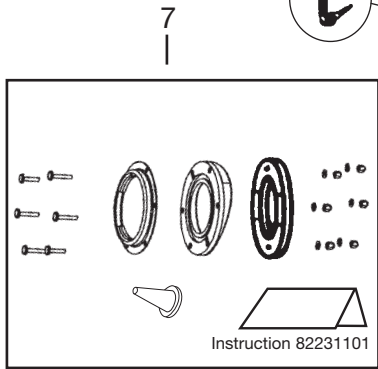

Note

>> means: New or changed ref. nos.

02-11	GB 733	BOOK GX		
02-12	FAN PARTS	GX	6.3.3	7

Pos.	Part No.	Qty.	Desc.1	Desc.2	EAN
					005715492
>> 1	82414600	1	Flange f.baseplate gb	Kit	+023660
>> 2	22414000	1	Clamping ring f.gb		+018970
3	22414200	1	Base plate gb		+018994
6	22414400	1	Bellows f.gb-turbine		+019014
7	22414300	1	Spacer f.pulley		+019007
8	21687200	1	Turbine 3 stage sparepart	For gb 733/725/726/933	+017911
9	22414500	1	Bearing plate f.gb-turbin		+019021
10	22238400	1	Belt tension kit		+008322
11	22238700	1	Belt f.gb 733/gb 833		+008339
12	22242400	1	Optibelt	Belt tension tool	+008605
20	20705700	1	Ballbearings and rubber-	Parts f.beltdr.turbine gb	+026302

Note

>> means: New or changed ref. nos.

01-11	3-PHASE MODELS	BOOK GX		
02-12	GB 733 CONTAINER SPARE PARTS	GX	6.3.3	9

Pos.	Part No.	Qty.	Desc.1	Desc.2	EAN 005715492+
1	22401800	1	Cover		+014637
2	22401900	1	Exhaust parts		+014644
3	22387700	1	Cover with hole for	Shakersystem	+016730
4	22387600	1	Cover for gb733		+016785
5	22387800	1	Bracket f. gb 933/1033		+016747
6	81596400	1	Gasket top lid	(600mm)	+014408
7	22357700	1	Bayonet ring f.inlet 50mm	W.bottompart and gasket	+010813
8	22386500	1	Bayonet ring f.inlet 50mm		+015528
9	71712801	1	Deflector for inlet 50mm		+021956
10	22402400	1	Plug		+014682
11	22396200	1	Handle complete"83/x33"		+013494
12	71465700	1	Packing on filtercontaine	F.dustcontainer	+012763
13	21550400	1	Dustcontainer (600mm)	69 l	+014972
14	32210400	1	Handle complet kit		+014354

Note

>> means: New or changed ref. nos.

01-11	GB 733	BOOK GX		
	TROLLEY SPARE PARTS	GX	6.3.3	13

Item No.	Ref.No.	Description
1	22396500	Lowering ass. cpl.
2	22399600	Bracket for lift
3	22386600	Spring for lift
4	32211000	Holder for fixed nozzle
5	22400700	Trolley cpl.
6	22386700	Knuckle joint
7	22396700	Rubber buffer
8	22396600	Swivel wheel
9	22397300	Fixed wheel cpl.