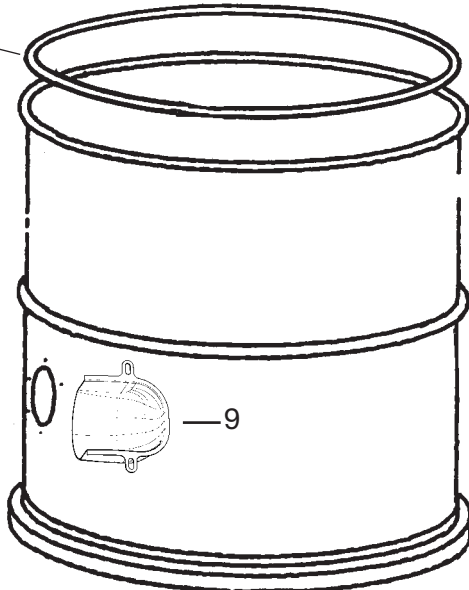

01-11	3-PHASE MODELS	BOOK GX		
02-12	GB 733 CONTAINER SPARE PARTS	GX	6.3.3	9

Pos.	Part No.	Qty.	Desc.1	Desc.2	EAN 005715492+
1	22401800	1	Cover		+014637
2	22401900	1	Exhaust parts		+014644
3	22387700	1	Cover with hole for	Shakersystem	+016730
4	22387600	1	Cover for gb733		+016785
5	22387800	1	Bracket f. gb 933/1033		+016747
6	81596400	1	Gasket top lid	(600mm)	+014408
7	22357700	1	Bayonet ring f.inlet 50mm	W.bottompart and gasket	+010813
8	22386500	1	Bayonet ring f.inlet 50mm		+015528
9	71712801	1	Deflector for inlet 50mm		+021956
10	22402400	1	Plug		+014682
11	22396200	1	Handle complete"83/x33"		+013494
12	71465700	1	Packing on filtercontaine	F.dustcontainer	+012763
13	21550400	1	Dustcontainer (600mm)	69 l	+014972
14	32210400	1	Handle complet kit		+014354

Note

>> means: New or changed ref. nos.