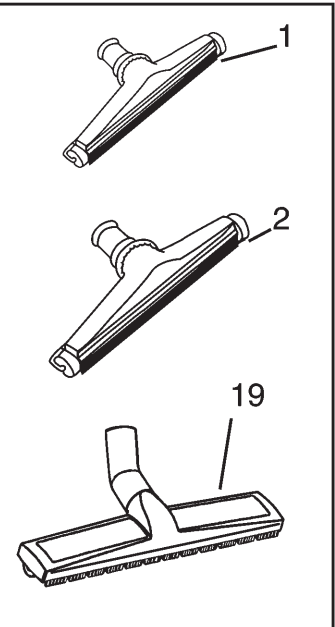

**Note**

>> means: New or changed ref. nos.

See hoses connection diagram for 38mm

Brushes & nozzles

Wet pick-up

Wheeled floor nozzle

Cones

Wood/plastic blades