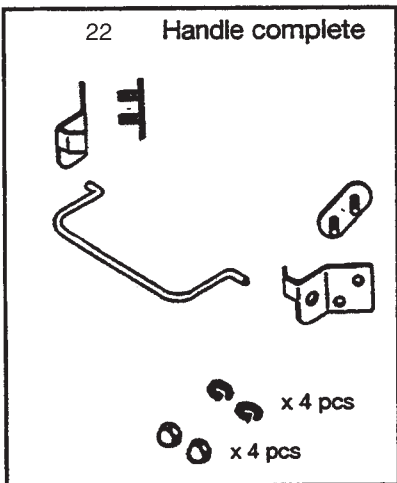

Lid for ø 38 mm: 21240000

Lid for ø 50 mm: 21325500

DUST BAG
Length: 700 mm

01-11	GB 1033	BOOK G		
02-08	SEPARATOR TANKS	G	10.6.3	17

Pos.	Part No.	Qty.	Desc.1	Desc.2	EAN
					005715492
3	81540700	4	Screw m4x10 panh	4.8 din 7985/bn 3334	
4	70989200	1	Pipe stub 38mm for mount-	Ing on flat surface	+021314
5	71139600	1	Gasket		
6	80552100	4	Spring lock washer m4	Fzb din 7980/bn 774	
7	70526500	4	Nut hex-brass m4		+023646
8	71325400	1	Tube 50mm		
9	71246500	1	Inlet pipe stub 38mm	F. separatorlid	+019922
10	70624500	1	Screw m6x25 special	Finger-screw	
11	10649400	1	Angle connector 90 deg.	ø50 mm	+020560
12	80660700	1	Screw m6x25 machine slott	Ed head din84a bn330 el-z	
13	81579500	1	Screw m4x16 pozid 2 zinkp	Cs din 965 bn3333	+021673
14	70526500	1	Nut hex-brass m4		+023646
15	70526500	4	Nut hex-brass m4		+023646
16	80552100	4	Spring lock washer m4	Fzb din 7980/bn 774	
17	71325200	1	Tube 50mm		
18	81229600	1	Gasket int/tank lid 50mm		+021512
19	71325400	1	Tube 50mm		
20	70624500	1	Screw m6x25 special	Finger-screw	
21	71323000	1	Inlet 50mm f.separatorlid		+020041
22	32210400	1	Handle complet kit		+014354
24	80552100	6	Spring lock washer m4	Fzb din 7980/bn 774	
26	31246400	1	Lid f. separator		+020133
27	81246701	1	Gasket 8x15 f.lid	31246400	+021024
28	32210600	1	Locking clamp complete	Kit	+016679
29	22239000	1	Inlet 38mm for lid		+008254
35	81310100	1	Dustbag f.separator	Length 700 mmm	
40	22239200	1	Inlet 50mm for lid		+008261
41	22239400	1	Outlet 50mm for lid		+008278