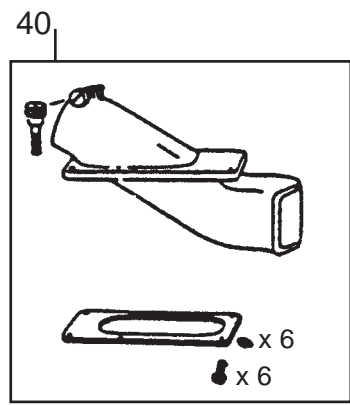

Lid for ø 38 mm: 21240000

Lid for ø 50 mm: 21325500

DUST BAG
Length: 700 mm

01-11	GB 1033	BOOK G		
02-08	SEPARATOR TANKS	G	10.6.3	17

Pos.	Part No.	Qty.	Desc.1	Desc.2	EAN
					005715492
3	81540700	4	Screw m4x10 panh	4.8 din 7985/bn 3334	
4	70989200	1	Pipe stub 38mm for mount-	Ing on flat surface	+021314
5	71139600	1	Gasket		
6	80552100	4	Spring lock washer m4	Fzb din 7980/bn 774	
7	70526500	4	Nut hex-brass m4		+023646
8	71325400	1	Tube 50mm		
9	71246500	1	Inlet pipe stub 38mm	F. separatorlid	+019922
10	70624500	1	Screw m6x25 special	Finger-screw	
11	10649400	1	Angle connector 90 deg.	ø50 mm	+020560
12	80660700	1	Screw m6x25 machine slott	Ed head din84a bn330 el-z	
13	81579500	1	Screw m4x16 pozid 2 zinkp	Cs din 965 bn3333	+021673
14	70526500	1	Nut hex-brass m4		+023646
15	70526500	4	Nut hex-brass m4		+023646
16	80552100	4	Spring lock washer m4	Fzb din 7980/bn 774	
17	71325200	1	Tube 50mm		
18	81229600	1	Gasket int/tank lid 50mm		+021512
19	71325400	1	Tube 50mm		
20	70624500	1	Screw m6x25 special	Finger-screw	
21	71323000	1	Inlet 50mm f.separatorlid		+020041
22	32210400	1	Handle complet kit		+014354
24	80552100	6	Spring lock washer m4	Fzb din 7980/bn 774	
26	31246400	1	Lid f. separator		+020133
27	81246701	1	Gasket 8x15 f.lid	31246400	+021024
28	32210600	1	Locking clamp complete	Kit	+016679
29	22239000	1	Inlet 38mm for lid		+008254
35	81310100	1	Dustbag f.separator	Length 700 mmm	
40	22239200	1	Inlet 50mm for lid		+008261
41	22239400	1	Outlet 50mm for lid		+008278