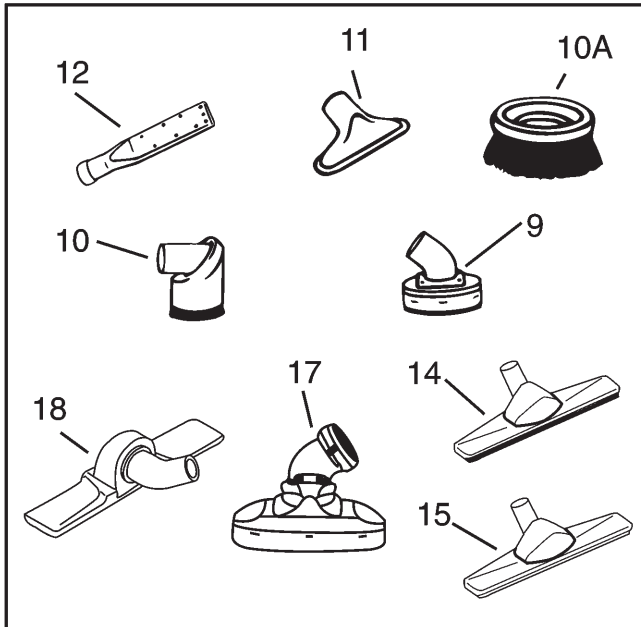

**Note**

>> means: New or changed ref. nos.

See hoses connection diagram for 38mm

Brushes & nozzles

Wet pick-up

Wheeled floor nozzle

Cones

Wood/plastic blades