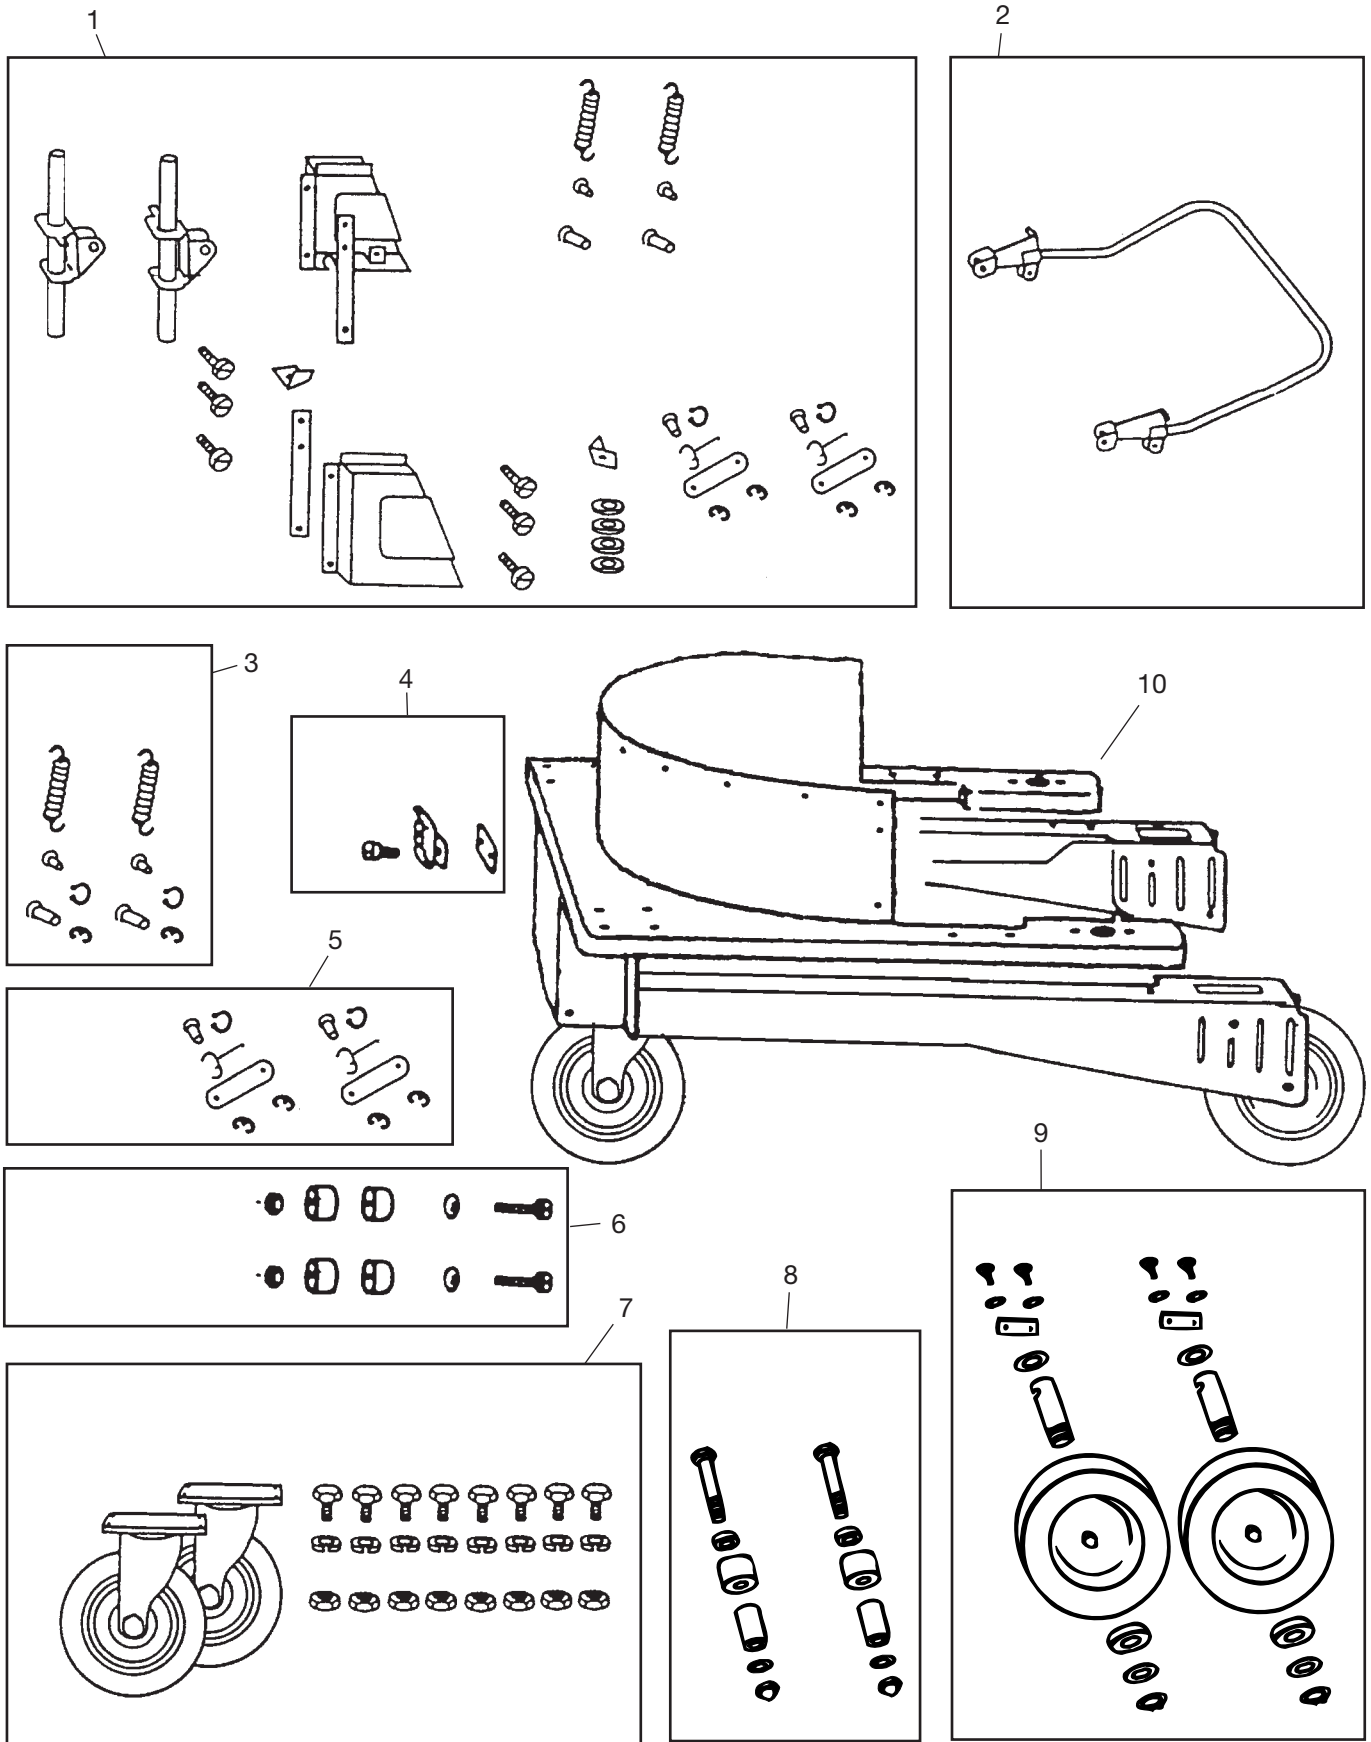

01-11	GB 1033	BOOK G		
	TROLLEY PARTS	G	10.6.3	13

Pos	Item No	Qty	Description
1	22396500	1	LOWERING
2	22399600	1	BRACKET
3	22386600	1	SPRING FOR LIFT
4	32211000	1	HOLDER FOR NOZZLE
5	22386700	1	KNUCKLE JOINT
6	22396700	1	RUBBER BUFFER
7	22402000	1	SWIVEL WHEEL
8	22396200	1	HANDLE
9	22402100	1	WHEEL
10	22400800	1	UNDER CARRIAGE