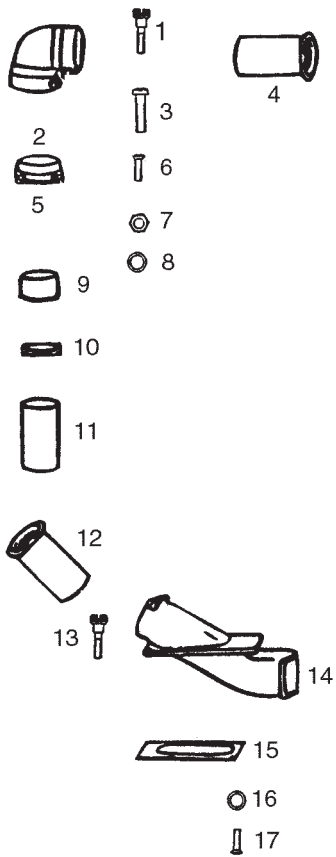

Lid for $\varnothing$ 50/50 mm

70/70 mm complete
27

$\varnothing$ 100/100 mm complete
31

$\varnothing$ 100/100 mm complete
35