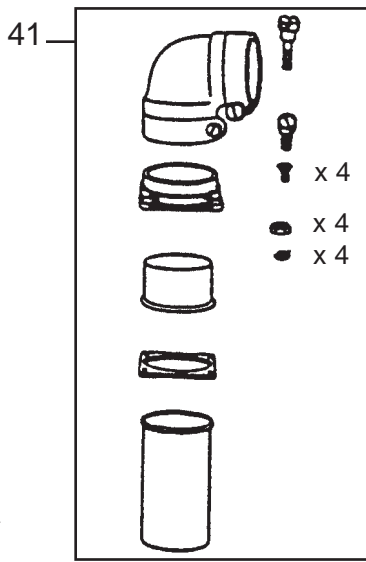

Lid for ø 38 mm: 21240000

Lid for ø 50 mm: 21325500

DUST BAG
Length: 700 mm

01-11	GB 1033	BOOK G		
02-08	SEPARATOR TANKS	G	10.6.3	17

Pos.	Part No.	Qty.	Desc.1	Desc.2	EAN
					005715492
3	81540700	4	Screw m4x10 panh	4.8 din 7985/bn 3334	
4	70989200	1	Pipe stub 38mm for mount-	Ing on flat surface	+021314
5	71139600	1	Gasket		
6	80552100	4	Spring lock washer m4	Fzb din 7980/bn 774	
7	70526500	4	Nut hex-brass m4		+023646
8	71325400	1	Tube 50mm		
9	71246500	1	Inlet pipe stub 38mm	F. separatorlid	+019922
10	70624500	1	Screw m6x25 special	Finger-screw	
11	10649400	1	Angle connector 90 deg.	ø50 mm	+020560
12	80660700	1	Screw m6x25 machine slott	Ed head din84a bn330 el-z	
13	81579500	1	Screw m4x16 pozid 2 zinkp	Cs din 965 bn3333	+021673
14	70526500	1	Nut hex-brass m4		+023646
15	70526500	4	Nut hex-brass m4		+023646
16	80552100	4	Spring lock washer m4	Fzb din 7980/bn 774	
17	71325200	1	Tube 50mm		
18	81229600	1	Gasket int/tank lid 50mm		+021512
19	71325400	1	Tube 50mm		
20	70624500	1	Screw m6x25 special	Finger-screw	
21	71323000	1	Inlet 50mm f.separatorlid		+020041
22	32210400	1	Handle complet kit		+014354
24	80552100	6	Spring lock washer m4	Fzb din 7980/bn 774	
26	31246400	1	Lid f. separator		+020133
27	81246701	1	Gasket 8x15 f.lid	31246400	+021024
28	32210600	1	Locking clamp complete	Kit	+016679
29	22239000	1	Inlet 38mm for lid		+008254
35	81310100	1	Dustbag f.separator	Length 700 mmm	
40	22239200	1	Inlet 50mm for lid		+008261
41	22239400	1	Outlet 50mm for lid		+008278