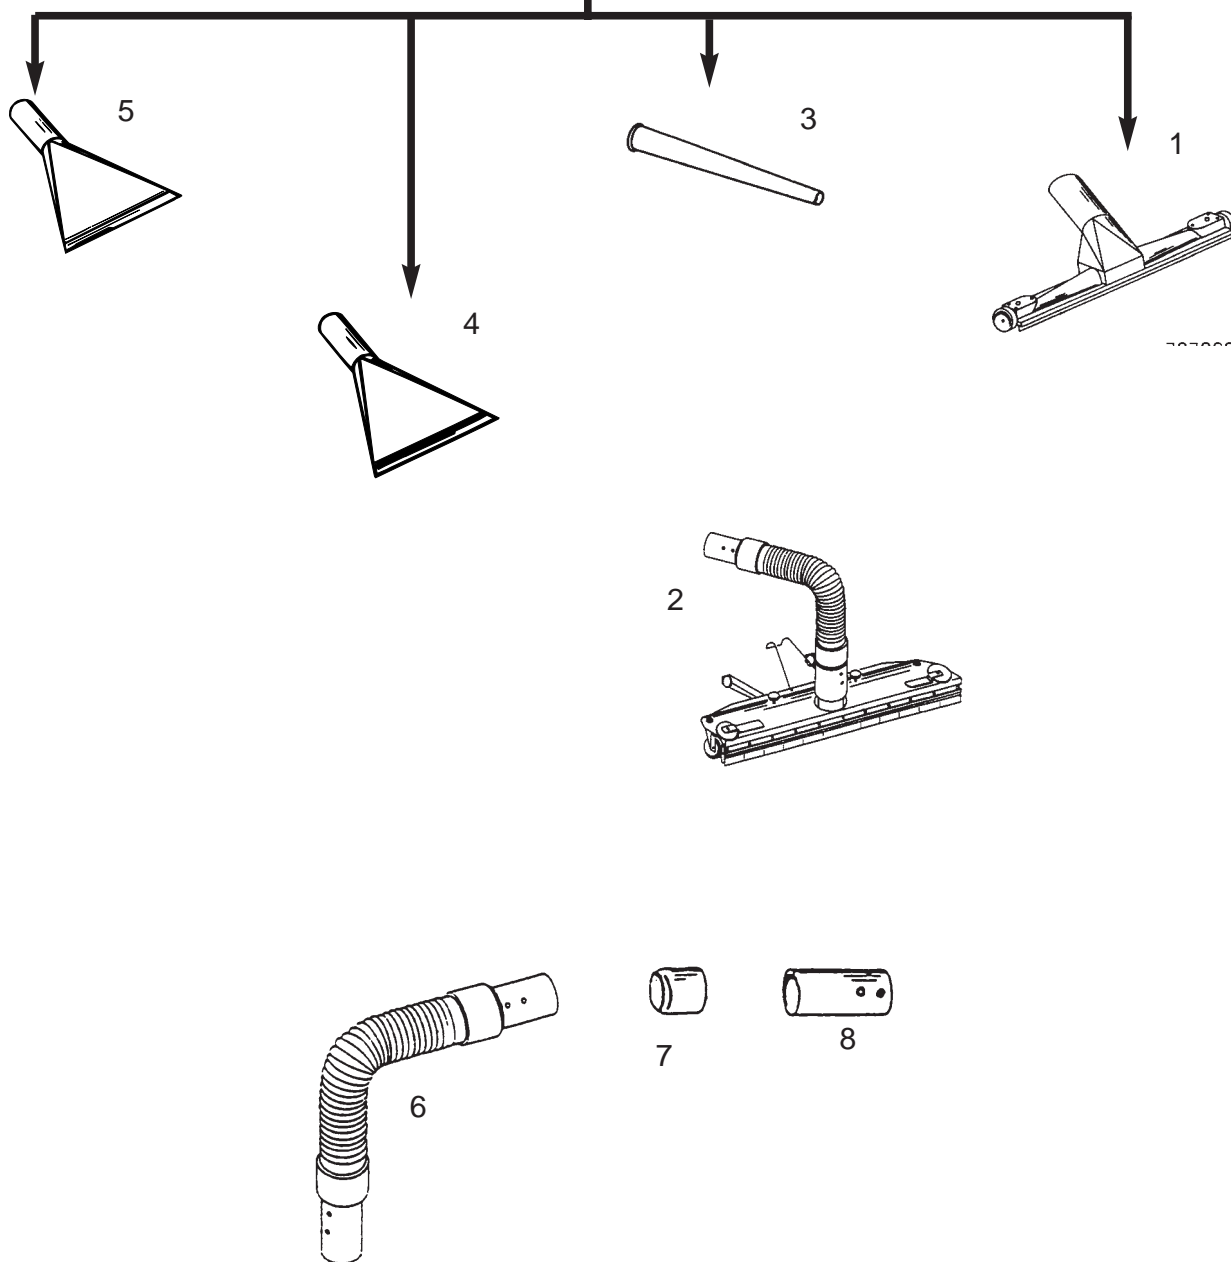

See hoses connection diagram for 70mm inlet

02-08	NOZZLES 70MM	BOOK G		
		G	10.6.3	33

Pos.	Part No.	Qty.	Desc.1	Desc.2
1	03058500	1	WHEELED FLOOR NOZZLE INLET 70MM 500MM	
2	03058300	1	FIXED FLOOR NOZZLE 750MM	FOR GB 833/933
3	03058000	1	NOZZLE CONE BLACK 400MM	INLET 70MM
4	03058100	1	FISH TAIL NOZZLE 350X25MM	INLET 70MM
5	03058200	1	FISH TAIL NOZZLE 250X40MM	INLET 70MM
6	03063605	1	HOSE 0,45M/70MM KPL.	F/ 03058300
7	03066100	1	RING F.70MM TUBECOUPLING	
8	03056000	1	HOSE CONNECTOR TUBE 70MM	

Note

>> means: New or changed ref. nos.