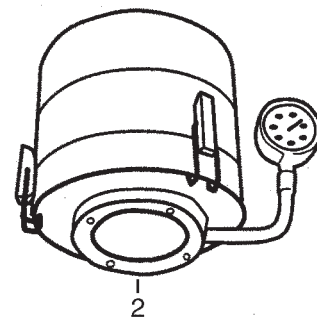

04-05	GB 1033	BOOK G		
04-08	BLOWING ATTACHMENT	G	10.6.3	25

Pos.	Part No.	Qty.	Desc.1	Desc.2	EAN
					005715492
1	11779500	1	MOUNTING KIT GB F.HEPA/UL	SEE NOTE!	+019212
2	22254300	1	KIT GB FILTER MANOMETER		+019113
3	21778000	1	HEPA CARTRIDGE FILTER		+006649
4	21779000	1	ULPA CARTRIDGE FILTER		+006656
5	31228700	1	DIFFUSER BAG F.GB-EXHAUST	BLUE	
10	22344200	1	STEEL BAYONET COUPL 50MM	KIT	+010738
11	11779510	1	SEALING AND FIXRING F.GB	EXHAUST FILTER	+030279
>> 12	11779520	1	CLIPS F.HEPA CASING "GB"		+030637

Note

>> means: New or changed ref. nos.