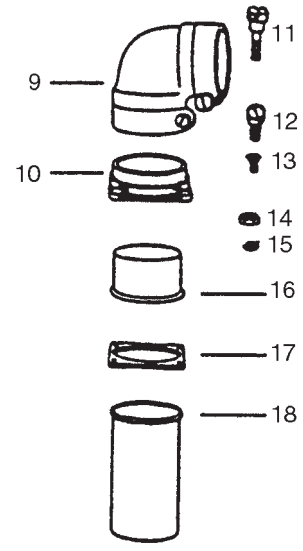

Lid for ø 38 mm: 21240000

Lid for ø 50 mm: 21325500

DUST BAG
Length: 700 mm

01-11	GB 1033	BOOK G		
02-08	SEPARATOR TANKS	G	10.6.3	17

Pos.	Part No.	Qty.	Desc.1	Desc.2	EAN
					005715492
3	81540700	4	Screw m4x10 panh	4.8 din 7985/bn 3334	
4	70989200	1	Pipe stub 38mm for mount-	Ing on flat surface	+021314
5	71139600	1	Gasket		
6	80552100	4	Spring lock washer m4	Fzb din 7980/bn 774	
7	70526500	4	Nut hex-brass m4		+023646
8	71325400	1	Tube 50mm		
9	71246500	1	Inlet pipe stub 38mm	F. separatorlid	+019922
10	70624500	1	Screw m6x25 special	Finger-screw	
11	10649400	1	Angle connector 90 deg.	ø50 mm	+020560
12	80660700	1	Screw m6x25 machine slott	Ed head din84a bn330 el-z	
13	81579500	1	Screw m4x16 pozid 2 zinkp	Cs din 965 bn3333	+021673
14	70526500	1	Nut hex-brass m4		+023646
15	70526500	4	Nut hex-brass m4		+023646
16	80552100	4	Spring lock washer m4	Fzb din 7980/bn 774	
17	71325200	1	Tube 50mm		
18	81229600	1	Gasket int/tank lid 50mm		+021512
19	71325400	1	Tube 50mm		
20	70624500	1	Screw m6x25 special	Finger-screw	
21	71323000	1	Inlet 50mm f.separatorlid		+020041
22	32210400	1	Handle complet kit		+014354
24	80552100	6	Spring lock washer m4	Fzb din 7980/bn 774	
26	31246400	1	Lid f. separator		+020133
27	81246701	1	Gasket 8x15 f.lid	31246400	+021024
28	32210600	1	Locking clamp complete	Kit	+016679
29	22239000	1	Inlet 38mm for lid		+008254
35	81310100	1	Dustbag f.separator	Length 700 mmm	
40	22239200	1	Inlet 50mm for lid		+008261
41	22239400	1	Outlet 50mm for lid		+008278