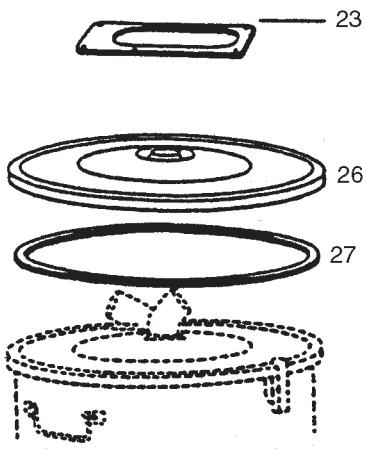

Lid for ø 38 mm: 21240000

Lid for ø 50 mm: 21325500

DUST BAG
Length: 700 mm

01-11	GB 1033	BOOK G		
02-08	SEPARATOR TANKS	G	10.6.3	17

Pos.	Part No.	Qty.	Desc.1	Desc.2	EAN
					005715492
3	81540700	4	Screw m4x10 panh	4.8 din 7985/bn 3334	
4	70989200	1	Pipe stub 38mm for mount-	Ing on flat surface	+021314
5	71139600	1	Gasket		
6	80552100	4	Spring lock washer m4	Fzb din 7980/bn 774	
7	70526500	4	Nut hex-brass m4		+023646
8	71325400	1	Tube 50mm		
9	71246500	1	Inlet pipe stub 38mm	F. separatorlid	+019922
10	70624500	1	Screw m6x25 special	Finger-screw	
11	10649400	1	Angle connector 90 deg.	ø50 mm	+020560
12	80660700	1	Screw m6x25 machine slott	Ed head din84a bn330 el-z	
13	81579500	1	Screw m4x16 pozid 2 zinkp	Cs din 965 bn3333	+021673
14	70526500	1	Nut hex-brass m4		+023646
15	70526500	4	Nut hex-brass m4		+023646
16	80552100	4	Spring lock washer m4	Fzb din 7980/bn 774	
17	71325200	1	Tube 50mm		
18	81229600	1	Gasket int/tank lid 50mm		+021512
19	71325400	1	Tube 50mm		
20	70624500	1	Screw m6x25 special	Finger-screw	
21	71323000	1	Inlet 50mm f.separatorlid		+020041
22	32210400	1	Handle complet kit		+014354
24	80552100	6	Spring lock washer m4	Fzb din 7980/bn 774	
26	31246400	1	Lid f. separator		+020133
27	81246701	1	Gasket 8x15 f.lid	31246400	+021024
28	32210600	1	Locking clamp complete	Kit	+016679
29	22239000	1	Inlet 38mm for lid		+008254
35	81310100	1	Dustbag f.separator	Length 700 mmm	
40	22239200	1	Inlet 50mm for lid		+008261
41	22239400	1	Outlet 50mm for lid		+008278