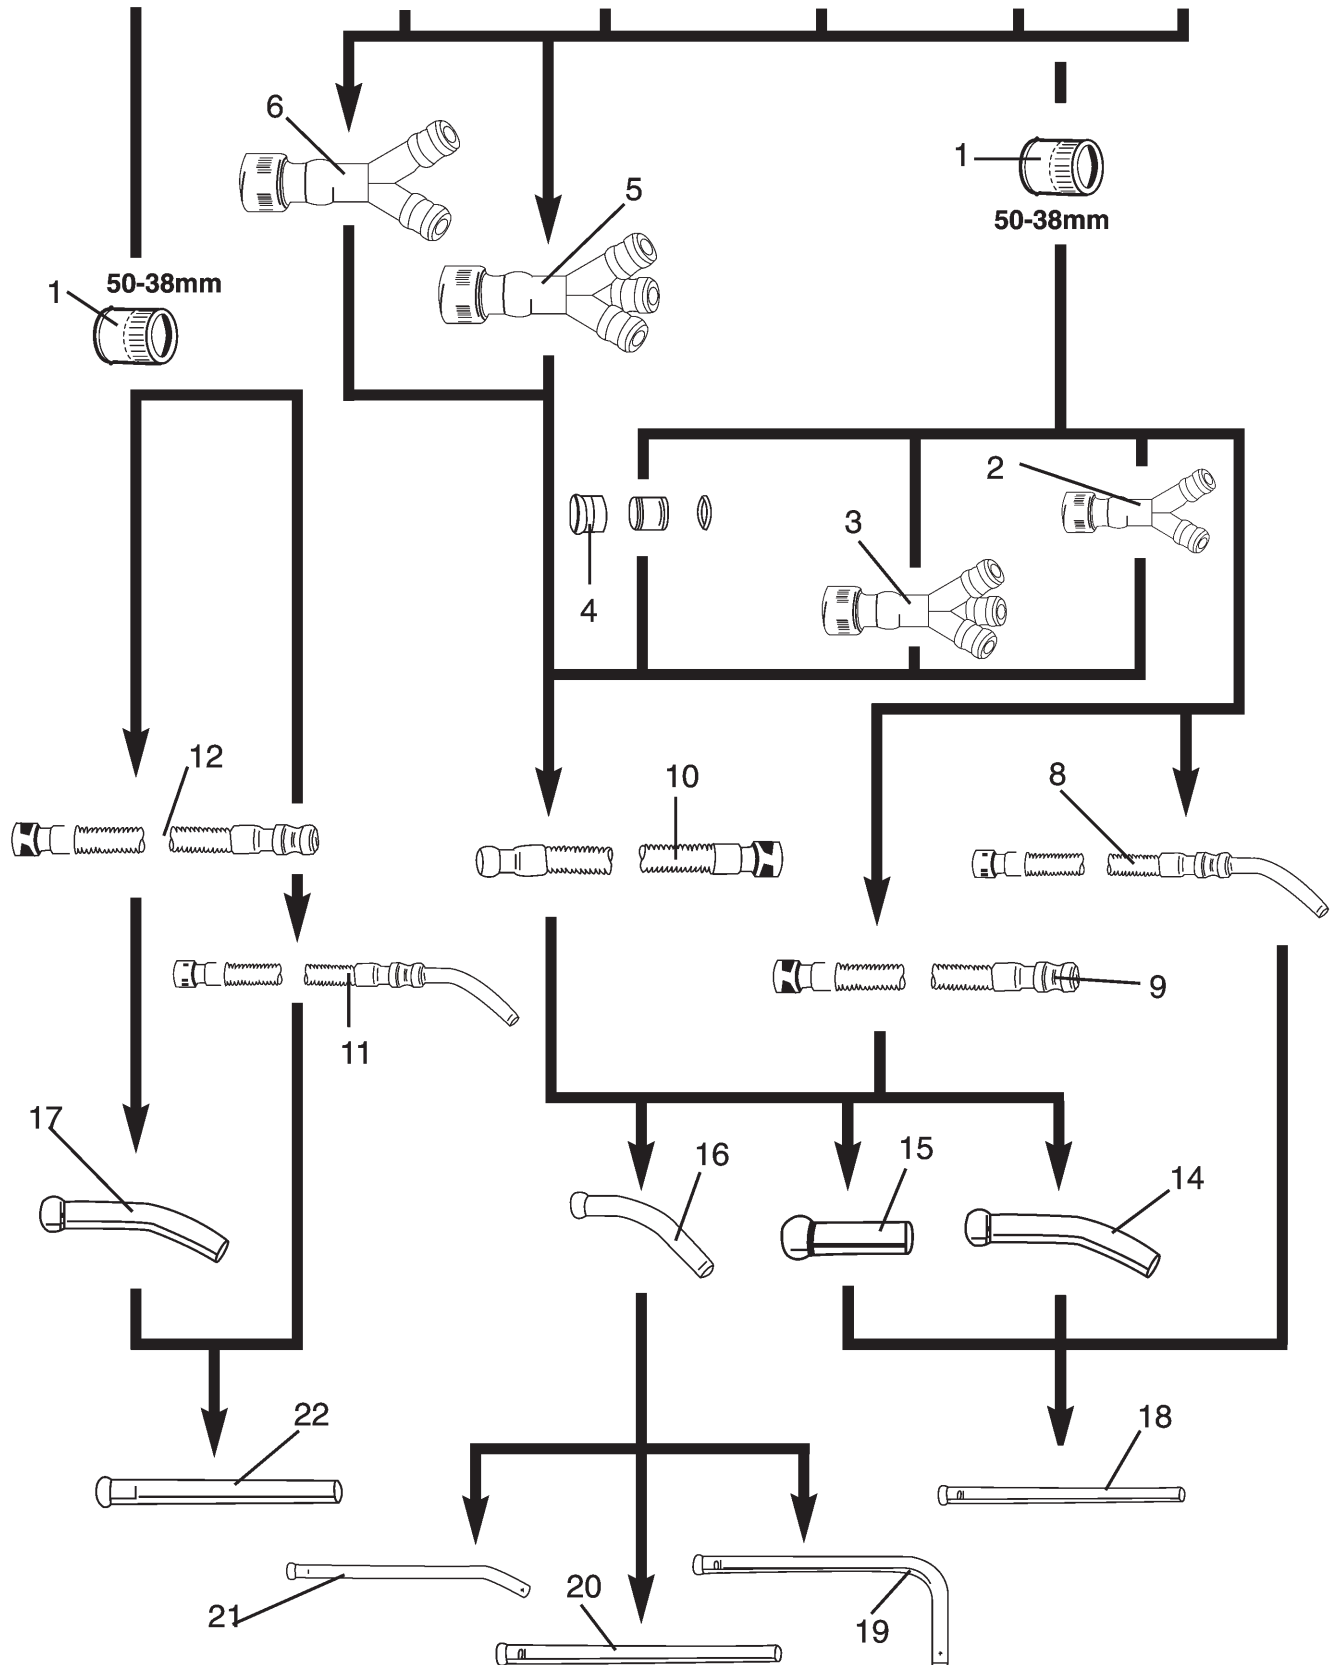

G 10.6.3 38

IW 2050

GB 726
GB 826
GB 725

GB 833

GS/GM 83

GS/GM 82

GM 625
GM 626

02-08	HOSES, CONNECTION DIAGRAM STEEL/BRASS BAYONET, 38 MM	BOOK G		
03-02		G	10.6.3	39

Pos.	Part No.	Qty.	Desc.1	Desc.2
1	10960900	1	REDUCER 50MM/38MM BETWEEN CONTAINER & HOSE.BAYONETS	
3	22329700	1	BRASS BAYONET COUPL. 38MM KIT	
3	22329900	1	STEEL BAYONET COUPL. 38MM KIT	
5	02151300	1	T-COUP. 50MM BAYONET INTO 2 X 38MM MUFFS	
6	02150800	1	T-COUP. 50MM BAYONET INTO 3 X 38MM MUFFS	
7	10960900	1	REDUCER 50MM/38MM BETWEEN CONTAINER & HOSE.BAYONETS	
8	11381600	1	HOSE 38MM/2M RUBBER WITH CURVED TUBE + BAYONET	
8	11381700	1	HOSE 38MM/3M RUBBER CURVED TUBE + BAYONET	
8	11602500	1	HOSE 38MM/2M PLASTIC W. CURVED TUBE + BAYONET	
8	11603000	1	HOSE 38MM/3M PLASTIC W. CURVED TUBE + BAYONET	
8	12247000	1	HOSE 38MM/2M CONDUCTIVE WITH BAYONET + CURVED TUBE	
8	12247200	1	HOSE 38MM/3M CONDUCTIVE CURVED TUBE + BAYONET	
8	12247400	1	HOSE 38MM/5M CONDUCTIVE CURVED TUBE + BAYONET	
8	12247600	1	HOSE 38MM/10M CONDUCTIVE COMP.W.CURV. TUBE + BAYO	
8	12291000	1	HOSE 38MM/2M OILRESIST. COMP.CURV TUBE + BAYONET	
8	12291400	1	HOSE 38MM/3M OILRESIST. CURVED TUBE + BAYONET	
8	12291800	1	HOSE 38MM/5M OILRESISTANT CURVED TUBE + BAYONET	
8	12292200	1	HOSE 38MM/10M OILRESIS.PL COMP.CURV TUBE + BAYONET	
8	12292200	1	HOSE 38MM/10M OILRESIS.PL COMP.CURV TUBE + BAYONET	
8	82343400	1	HOSE 38MM/50M NONCON. W. STEEL BAYO+ BENT TUBE	
9	03067800	1	TRANSPARENT HOSE 3M/38 MM	
9	11343300	1	HOSE 38MM/2M RUBBER WITH BAYO AND MUFF	
9	11343500	1	HOSE 38MM/3M RUBBER WITH BAYONET AND MUFF	
9	12247100	1	HOSE 38MM/2M CONDUCTIVE STEEL BAYONET + MUFF	
9	12247300	1	HOSE 38MM/3M CONDUCTIVE BAYONET/+ MUFF	
9	12247500	1	HOSE 38MM/5M CONDUCTIVE STEEL BAYONET + MUFF	
9	12247700	1	HOSE 38MM/10M CONDUCT.PL. STEEL BAYO + MUFF	
9	12255400	1	HOSE 38MM/5M PLASTIC BAYONET + MUFF	
9	12255800	1	HOSE 38MM/10M PLASTIC WITH BAYONET AND MUFF	
9	12291100	1	HOSE 38MM/2M OILRESIST.PL WITH BAYONET + MUFF	
9	12291500	1	HOSE 38MM/3M OILRESIST WITH BAYONET + MUFF	
9	12291900	1	HOSE 38MM/5M OILRESISTANT WITH BAYONET + MUFF	
9	12292300	1	HOSE 38MM/10M OILRESIS WITH BAYONET + MUFF	
9	21602700	1	HOSE 38MM/2M PLASTIC WITH BAYONET + MUFF	
9	21603200	1	HOSE 38MM/3M PLASTIC WITH BAYONET AND MUFF	
10	11343700	1	HOSE 38MM/2M RUBBER BALL JOINT + MUFF	
10	11343900	1	HOSE 38MM/3M RUBBER BALL JOINT + MUFF	
10	31802600	1	HOSE 38MM/2M PLASTIC WITH BALL JOINT AND MUFF	
10	31803100	1	HOSE 38MM/3M PLASTIC WITH BALL JOINT AND MUFF	
10	82245201	1	HOSE 38MM/2M CONDUCTIVE WITH BALL + MUFF	
10	82245301	1	HOSE 38MM/3M CONDUCTIVE WITH BALL + MUFF	
10	82290101	1	HOSE 38MM/2M OILRESISTANT WITH BALL + MUFF	
10	82290201	1	HOSE 38MM/3M OILRESISTANT WITH BALL + MUFF	
10	82290301	1	HOSE 38MM/5M OILRESISTANT WITH BALL + MUFF	
10	82290401	1	HOSE 38MM/10M OILRESISTANT WITH BALL + MUFF	
10	82343600	1	HOSE 38MM/5M PLAST GREY WITH MUFF AND BALL	
10	82343700	1	HOSE 38MM/10M PLAST GREY WITH MUFF AND BALL	
11	11810200	1	HOSE 38MM/2M PLAST BRASS BAYO. + ALU.CURVED TUBE	
11	11810400	1	HOSE 38MM/3M PLASTIC BRASS BAYO - CURVED TUBE	
12	21810100	1	HOSE 38MM/2M PLASTIC W.BRASS BAYO AND MUFF	
12	21810300	1	HOSE 38MM/3M PLASTIC W. BRASS BAYONET + MUFF	
14	10944000	1	CURVED TUBE 38MM STEEL WITH BALL	
15	10984600	1	STRAIGHT TUBE 38MM STEEL WITH BALL	
16	11339800	1	TUBE CURVED 38MM ALU BALL WITH SPRING LOCK	
17	71917000	1	CURVED TUBE 38MM STAINLESS STEEL WITH BALL	
18	11027200	1	STEEL TUBE CHROME L=560 D 38	
19	10967000	1	TUBE 90DEG. L=0,82M ALU WITH SPRING LOCK	
20	10961200	1	TUBE 1000/38 MM WITH SPRING LOCK	
21	11297400	1	TUBE BEND 90DEG 38MM L=1M ALU W SPRING LOCK	
22	11916000	1	TUBE 38MM X 630MM SS	

Note

>> means: New or changed ref. nos.