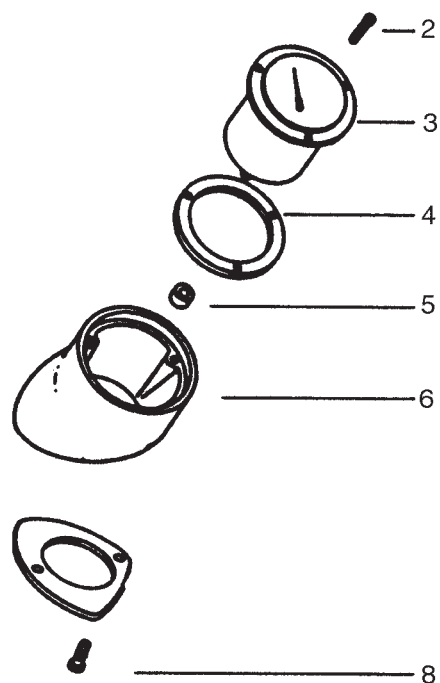

01-11	GB 1033	BOOK G		
	MANOMETER, SOUND SUPPRESSOR	G	10.6.3	27

Pos	Item No	Qty	Description
1	21517300	1	MANOMETER
2	81539500		3SCREW M4X16 PANH
3	81517800	1	MANOMETER
4	81517400	1	GASKET
5	81517700	1	MANOMETER GASKET
6	71517900	1	CASING MANOMETER
7	81517500	1	GASKET
8	71350600	2	SCREW
10	218212000	1	SOUND SUPPRESSOR

Note

>> means: New or changed ref. nos.