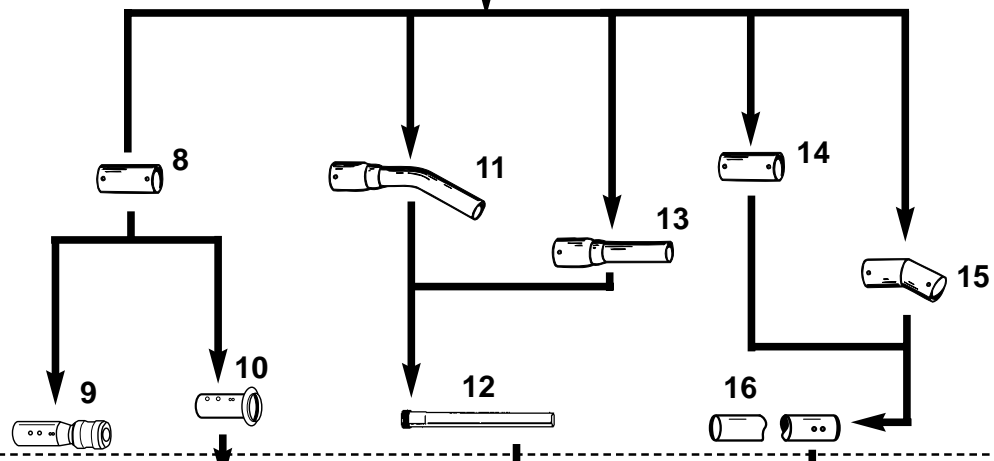

**Note**

>> means: New or changed ref. nos.

GB 1033/933

Inlet 100mm

Couplings

Hoses Couplings

Hoses

Reduction Tubes

Tubes

See 50mm hoses with ball joints

See 50mm hoses with steel bayonet coupling

See nozzles for 50mm

See nozzles for 70mm

Pos.	Part No.	Qty.	Desc.1	Desc.2
1	03056400	1	Inlet coupling 100-100mm	
2	03056900	1	Reducer 100mm-70mm	
3	03059100	1	T-coupling 100mm/3x70mm	
4	03059000	1	T-coupling 100mm/2x70mm	
5	03062400	1	Hose 100mm/3m met	Met-met joints
	03063200	1	Hose 100mm/2m con pl	Met-met joints
	03064300	1	Hose 100mm/3m con rub	Met-met joints
	03067300	1	Hose 100mm/2m ant	Met-met joints
	03067400	1	Hose 100mm/3m ant	Met-met joints
6	03056500	1	Muff 100mm-100mm	
7	03060300	1	Hose 70mm/3m con	Met-met joints
	03060500	1	Hose 70mm/5m con	Met-met joints
	03062000	1	Hose 70mm/3m met	Met-met joints
	03063800	1	Hose 70mm/3m con rub	Met-met joints
	03063900	1	Hose 70mm/5m con rub	Met-met joints
	03067100	1	Hose 70mm/3m ant poly	Met-met joints
8	03056200	1	Hose-hose coup 70mm strai	
9	03057100	1	Inlet-hose reduc.70-50mm	Including muff
10	03057500	1	Inlet reduction 70-50mm	
11	03056600	1	Reducer 70-50mm hose-tube	Curved 45 deg
12	10686400	1	Tube straight 50mm 1m	Steel 005715492020706
13	03057400	1	Reducer 70-50mm hose-tube	
14	03056200	1	Hose-hose coup 70mm strai	
15	03056203	1	Hose-hose coup 70mm 45 de	
16	03055000	1	Tube straight 70mm	L=1,2m