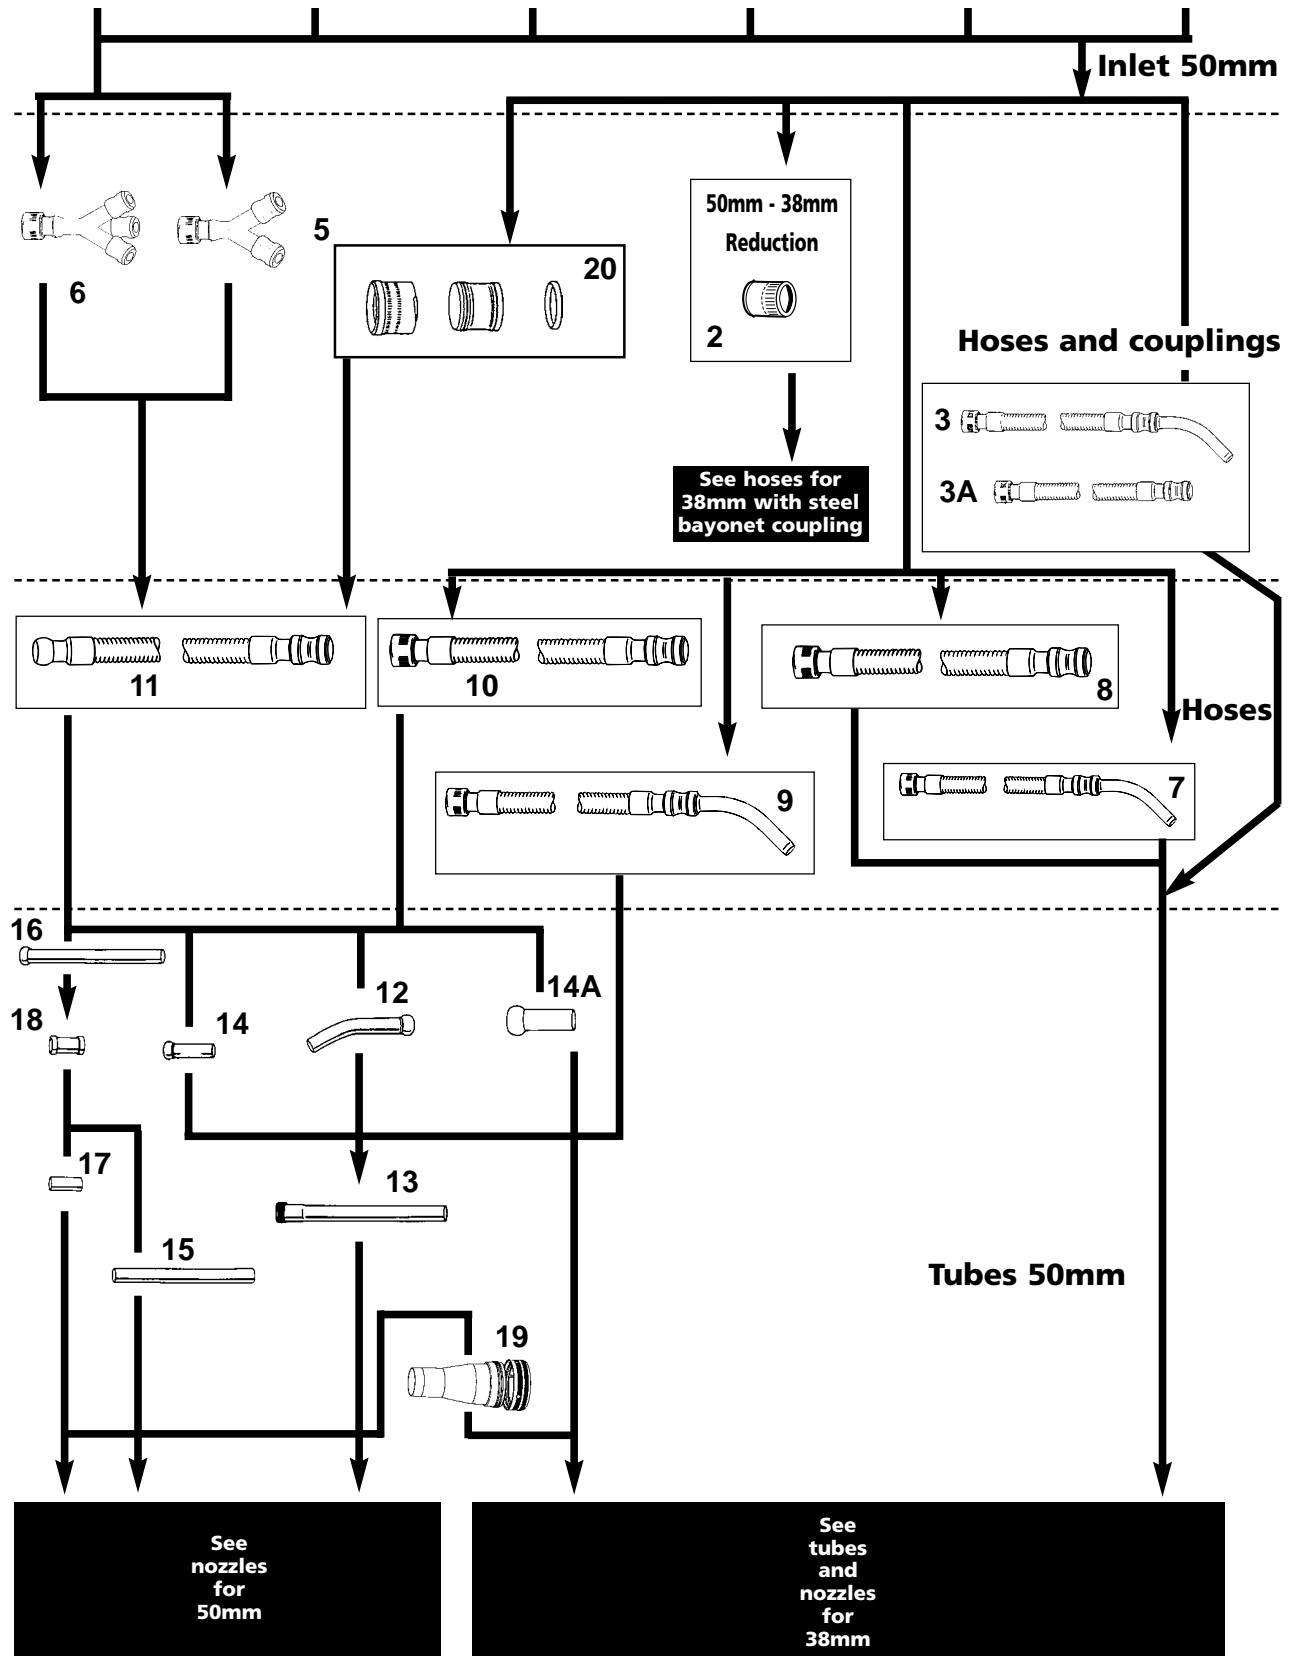

G 10.6.3 34

GM 625
GM 626

GS/GM 82

GS/GM 83

GB 726
GB 826
GB 725

GB 833

2050

Pos.	Part No.	Qty.	Desc.1	Desc.2
2	10960900	1	REDUCER 50MM/38MM BETWEEN CONTAINER & HOSE.BAYONETS	
3	11605200	1	HOSE 50/38MM 2.6M PLASTIC BAYONET 50MM + TUBE 38MM	
3	11605500	1	HOSE 50MM/38MM 2.6M PLAST WITH STEEL BAYO + MUFF	
5	02150900	1	T-COUP. 50MM BAYONET INTO 2 X 50MM MUFFS	
6	02151000	1	T-COUP. 50MM BAYONET INTO 3 X 50MM MUFFS	
7	12167700	1	HOSE 38MM/3M PUR 50MM BAYO-38MM CURV.TUBE	
8	82184700	1	HOSE 38MM/3M PUR 50MM BAYONET + 38MM MUFFE	
9	11382000	1	HOSE 50MM/2M RUBBER WITH CURVED TUBE + MUFFE	
9	11382100	1	HOSE 50MM/3M RUBBER WITH CURVED TUBE + BAYONET	
9	11604000	1	HOSE 50MM/3M PLASTIC W BAYO + CURVED TUBE	
9	12167200	1	HOSE 50MM/3M PUR BAYO + CURVED STEEL TUBE	
9	12248000	1	HOSE 50MM/2M CON BAYO.COUP W CURVED TUBE	
9	12248200	1	HOSE 50MM/3M CONDUCTIVE CURVED TUBE + BAYONET	
9	12248400	1	HOSE 50MM/5M CONDUCTIVE BAYO COUP W CURVED TUBE	
9	12248600	1	HOSE 50MM/10M CONDUCTIVE BAYONET + CURVED TUBE	
9	12292600	1	HOSE 50MM/2M OILRESISTANT BAYO COUP + CURVED TUBE	
9	12292800	1	HOSE 50MM/3M OILRESISTANT BAYONET + CURVED TUBE	
9	12293000	1	HOSE 50MM/5M OILRESISTANT BAYONET + CURVED TUBE	
9	12293200	1	HOSE 50MM/10M OILRESIST. BAYONET + CURVED TUBE	
9	12331100	1	HOSE 50MM/2M PLAST GREY BAYO.COUP.W CURVED TUBE	
9	12331200	1	HOSE 50MM/5M PLASTIC GREY BAYO.COUP.W CURVED TUBB	
9	12331300	1	HOSE 50MM/10M PLAST GREY BAYO.COUP.W CURVED TUBB	
10	00191493	1	HOSE 50MM/10M RUBBER	W. CURVED TUBE + BAYONET
10	02156000	1	HOSE 50MM/3M METAL WITH BAYONET + MUFF	
10	10624300	1	HOSE 50MM/2M RUBBER WITH BAYO AND MUFF	
10	10629800	1	HOSE 50MM/3M RUBBER WITH BAYO AND MUFF	
10	12248100	1	HOSE 50MM/2M CONDUCTIVE WITH BAYONET + MUFF	
10	12248300	1	HOSE 50MM/3M CONDUCTIVE BAYONET + MUFF	
10	12248500	1	HOSE 50MM/5M CONDUCTIVE WITH BAYONET + MUFF	
10	12248700	1	HOSE 50MM/10M CONDUCTIVE WITH BAYONET + MUFF	
10	12256000	1	HOSE 50MM/2M PLASTIC WITH BAYONET + MUFF	
10	12256200	1	HOSE 50MM/5M PLASTIC WITH BAYONET + MUFF	
10	12256400	1	HOSE 50MM/10M PLASTIC WITH BAYONET & MUFF	
10	12292700	1	HOSE 50MM/2M OILRESISTANT WITH BAYONET + MUFF	
10	12292900	1	HOSE 50MM/3M OILRESISTANT WITH BAYONET + MUFF	
10	12293100	1	HOSE 50MM/5M OILRESISTANT WITH BAYONET + MUFF	
10	12293300	1	HOSE 50MM/10M OILRESIST. WITH BAYO AND BALL JOINT	
10	21604200	1	HOSE 50MM/3M PLASTIC BAYO COUP AND MUFF	
10	82184600	1	HOSE 50MM/3M PUR WITH BAYONET AND MUFF	
11	02158700	1	HOSE 50MM/3M METAL WITH MUFF + BALL	
11	10629700	1	HOSE 50MM/3M RUBBER BALL-MUFF	
11	10696500	1	HOSE 50MM/2M RUBBER BALL + MUFF	
11	31803200	1	HOSE 50MM/3M PLASTIC W MUFF + BALL	
11	32331400	1	HOSE 50MM/2M PLAST GREY BALL JOINT AND MUFF	
11	32331500	1	HOSE 50MM/5M PLASTIC GREY BALL JOINT AND MUFF	
11	32331600	1	HOSE 50MM/10M PLAST GREY BALL JOINT AND MUFF	
11	82246201	1	HOSE 50MM/2M CONDUCTIVE WITH BALL + MUFF	
11	82246301	1	HOSE 50MM/3M CONDUCTIVE WITH BALL + MUFF	
11	82246401	1	HOSE 50MM/10M CONDUCTIVE WITH BALL+MUFF	
11	82246501	1	HOSE 50MM/5M CONDUCTIVE WITH BALL + MUFF	
11	82290501	1	HOSE 50MM/2M OILRESISTANT WITH BALL + MUFF	
11	82290601	1	HOSE 50MM/3M OILRESISTANT WITH BALL + MUFF	
11	82290701	1	HOSE 50MM/5M OILRESISTANT WITH BALL + MUFF	
11	82290801	1	HOSE 50MM/10M OILRESISTAN WITH BALL AND MUFF	
11	82344900	1	HOSE 50MM/3M PUR W. BALL AND MUFF	
12	10624400	1	TUBE CURVED 50MM	
13	10686400	1	TUBE STRAIGHT 50MM 1M	STEEL
14	10645800	1	TUBE STRAIGHT 50MM 190MM	
15	80652700	1	TUBE STRAIGHT 38MM L=1M ALU.W.SPRING LOCK	
16	80691600	1	NON-METALLIC TUBE 50MM/1M	
17	80649300	1	TUBE 50MM NON METAL L=0,12M	
18	80691300	1	TUBE CONNECTOR 50MM	
19	82294100	1	REDUCTION TUBE 38/50MM USE BETWEEN TWO TUBES	
14A	21317200	1	REDUCTION TUBE 38-50MM STEEL	
20	22344200	1	STEEL BAYONET COUPL 50MM KIT	

Note