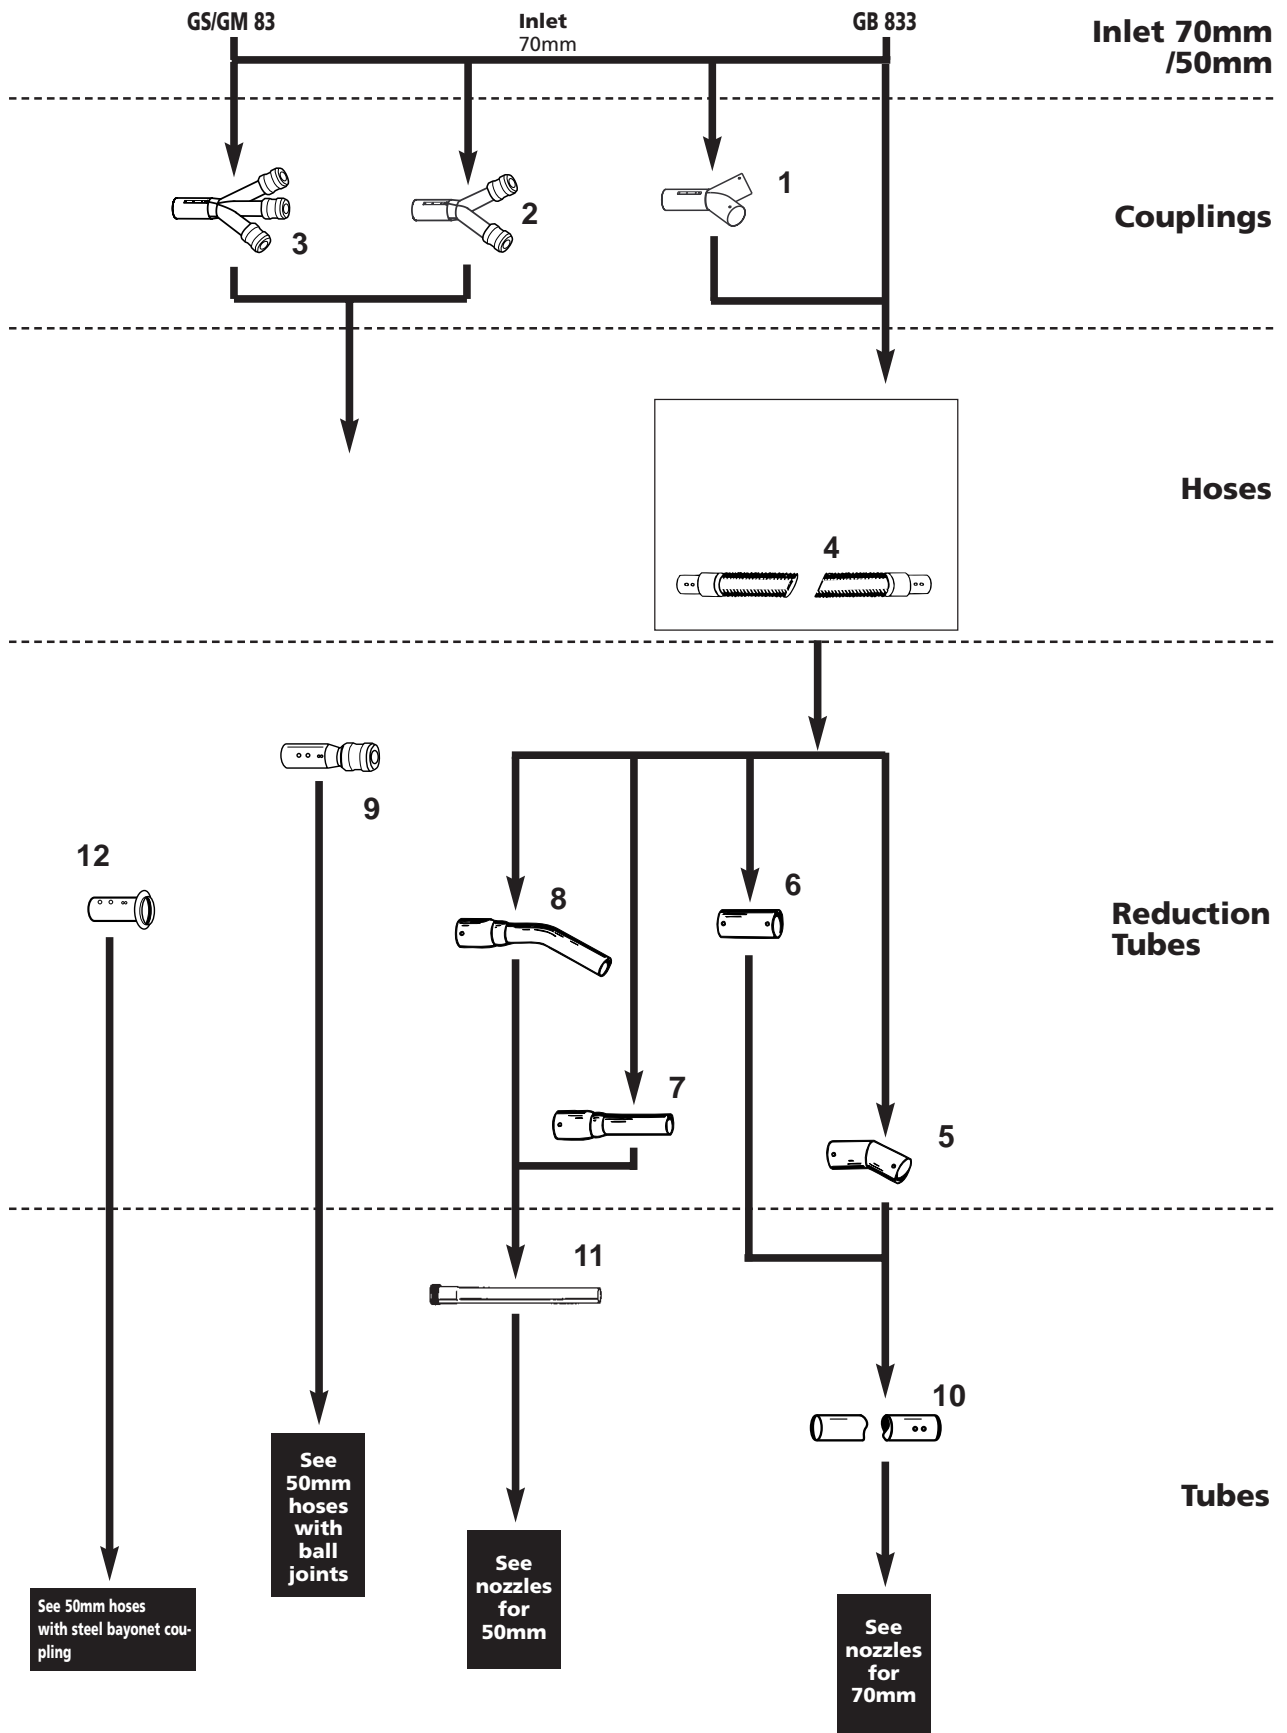

G 10.6.3 30

Pos.	Part No.	Qty.	Desc.1	Desc.2
1	03059500	1	T-COUPLING 70MM-2X70MM	
2	03059600	1	BRANCH PIECES 70/2X50	
3	03059700	1	BRANCH "Y"PIECE 70/3X50MM	
4	03060300	1	HOSE 70MM/3M CON	MET-MET JOINTS
4	03060500	1	HOSE 70MM/5M CON	MET-MET JOINTS
4	03062000	1	HOSE 70MM/3M MET	MET-MET JOINTS
4	03063800	1	HOSE 70MM/3M CON RUB	MET-MET JOINTS
4	03063900	1	HOSE 70MM/5M CON RUB	MET-MET JOINTS
4	03067100	1	HOSE 70MM/3M ANT POLY	MET-MET JOINTS
5	03056203	1	HOSE-HOSE COUP 70MM 45 DE	
6	03056200	1	HOSE-HOSE COUP 70MM STRAI	
7	03057400	1	REDUCER 70-50MM HOSE-TUBE	
8	03056600	1	REDUCER 70-50MM HOSE-TUBE	CURVED 45 DEG
9	03057100	1	INLET-HOSE REDUC.70-50MM	INCLUDING MUFF
10	03055000	1	TUBE STRAIGHT 70MM	L=1,2M
11	10686400	1	TUBE STRAIGHT 50MM 1M	STEEL
12	03057500	1	INLET REDUCTION 70-50MM	

Note

>> means: New or changed ref. nos.