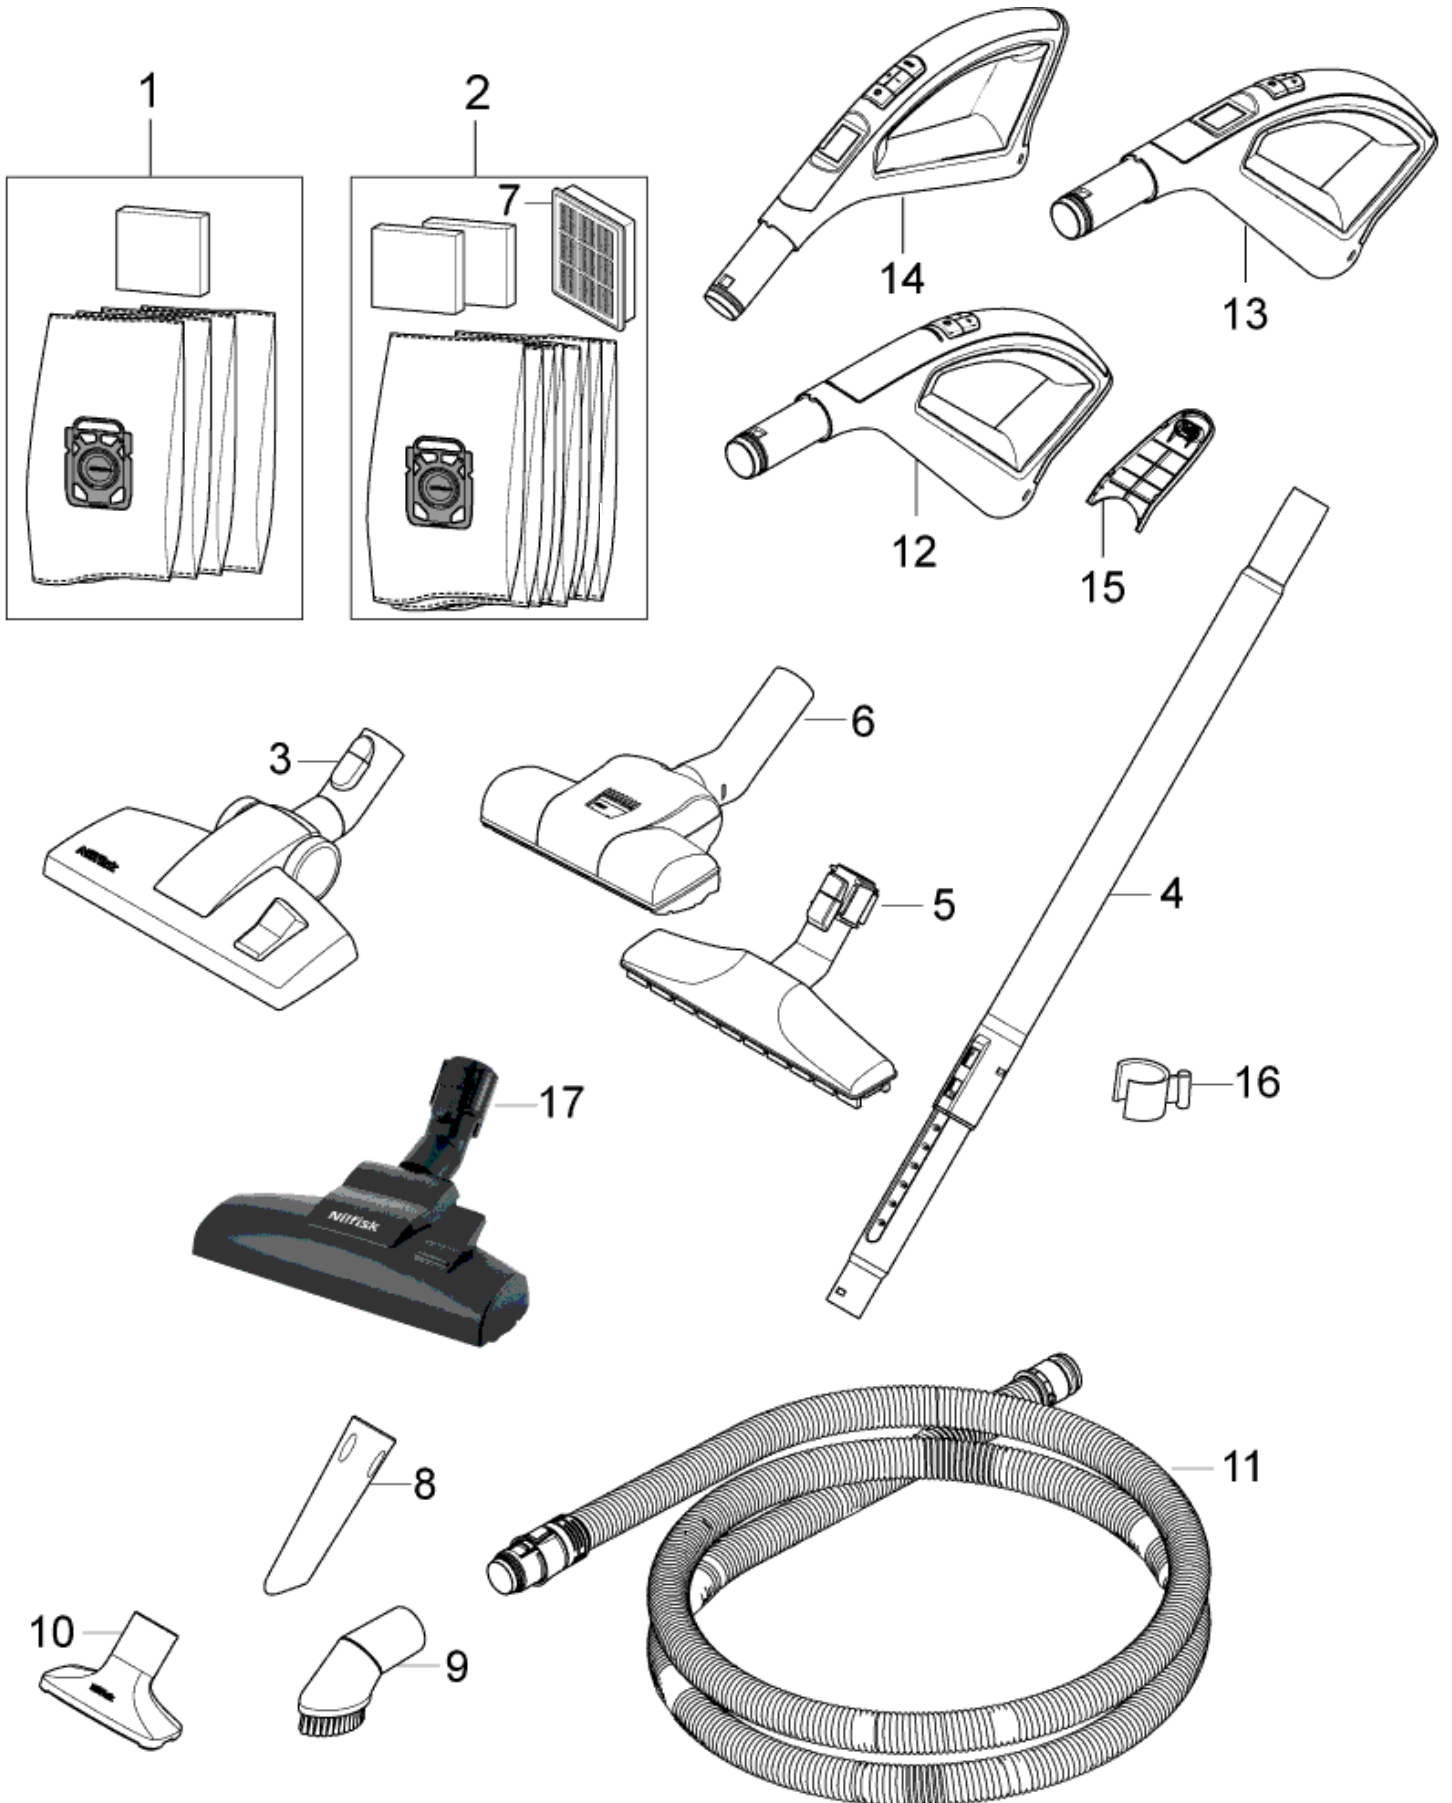

Accessories

Nilfisk ELITE

05-04-2015

Part List ID
ELITE04

6

Accessories

Nilfisk ELITE

05-04-2015

Part List ID

ELI1E04

7

Pos	Part no.	Qty	Description
1	107407940	1	ULTRA DUSTBAGS FOR ELITE,EXTREME,KING
2	107407952	1	STARTER KIT ELITE W.ULTRA DUST
3	107409850	1	COMBI NOZZLE NE10 32MM BLACK
4	107409851	1	TELESCOPIC TUBE 32MM ALUMINIUM
5	107409852	1	NOZZLE HARDFLOOR 32MM BLACK
6	107409853	1	TURBO NOZZLE 32MM BLACK 280MM
7	107409854	1	HEPA FILTER H14 CPL
8	107409855	1	CREVICE NOZZLE 32MM BLACK TPE
9	107409856	1	BRUSH NOZZLE 32MM BLACK PP
10	107409857	1	UPHOLSTRY NOZZLE 32MM BLACK PP
11	107410298	1	CONICAL HOSE D32-D38 L2000
12	107410295	1	NILFISK ELITE BENT END
13	107410296	1	NILFISK ELITE BENT END W AUTO
14	107410297	1	NILFISK ELITE BENT END W DISPL
15	107409105	1	BATTERY CAP FOR BENT END
16	147 0585 500	1	PARKING CLIP BLACK
17	107413006	1	C Nozzle Eco Bravo Elite