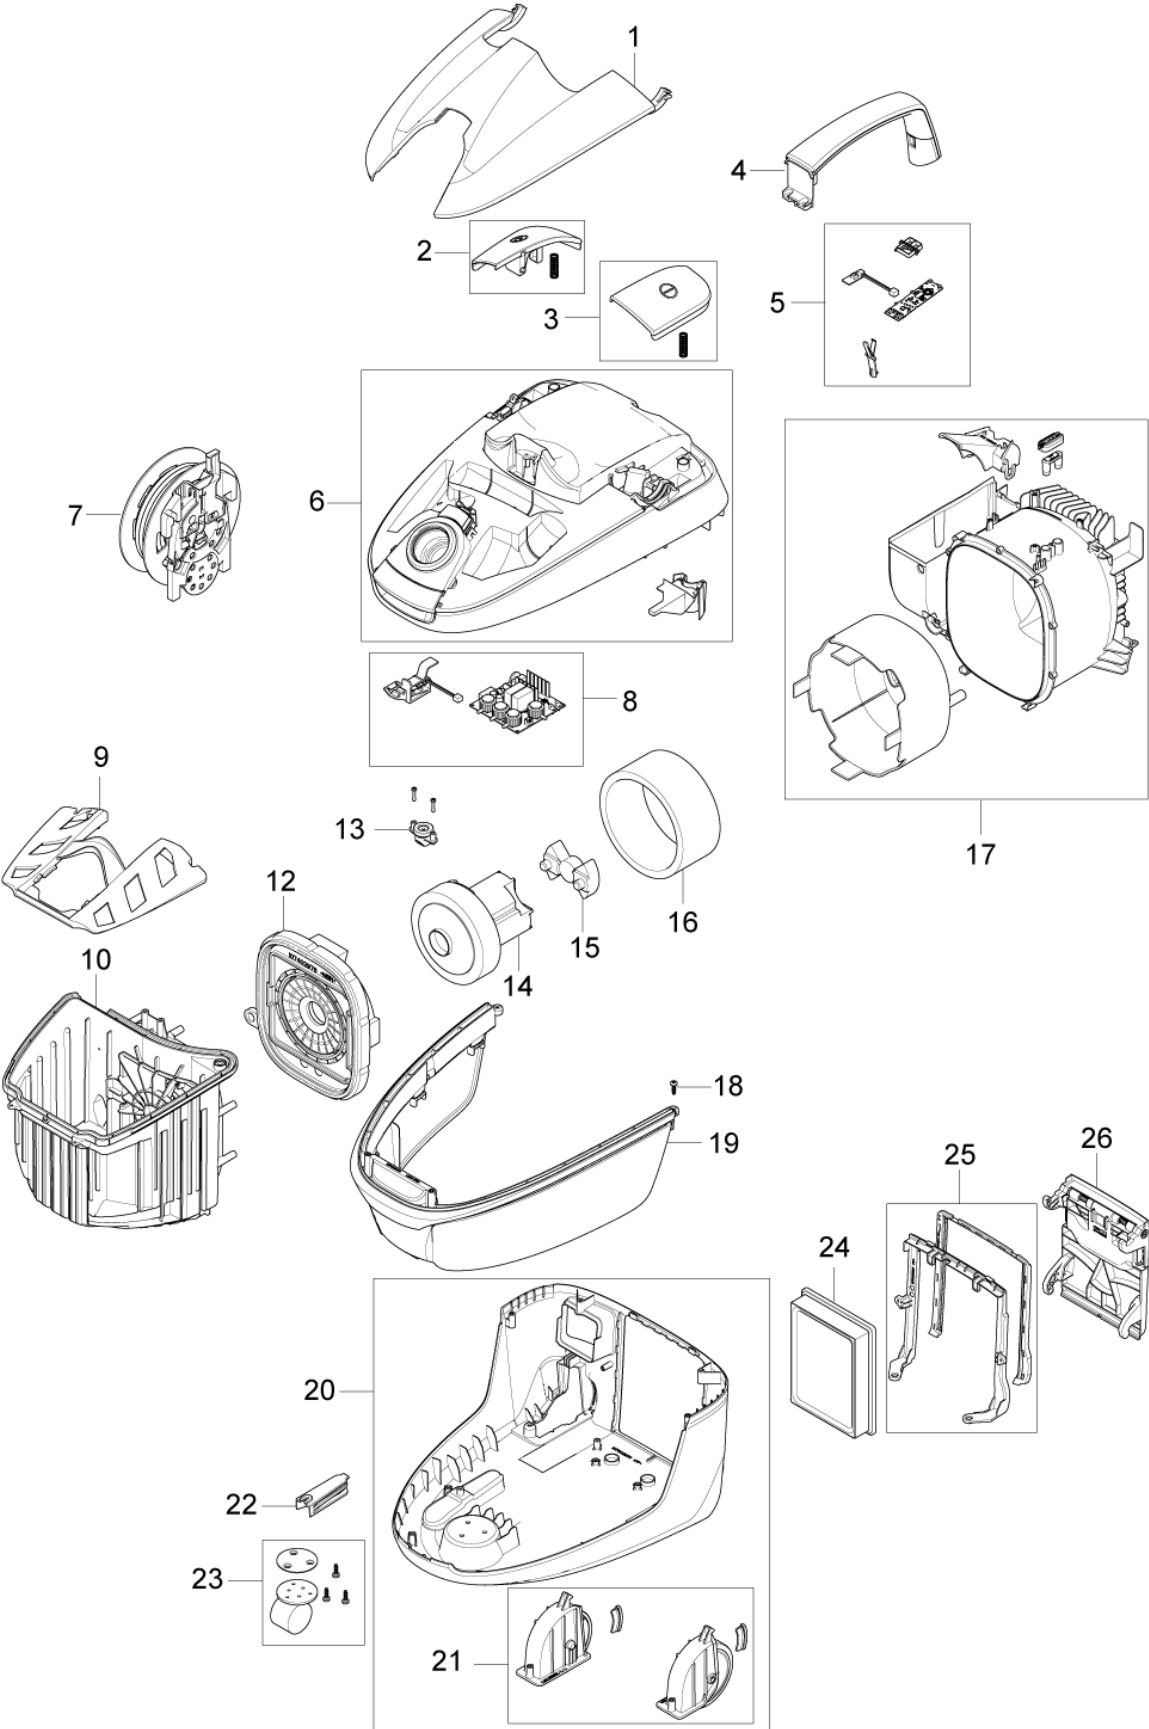

Overview

Nilfisk ELITE

05-04-2015

Part List ID
ELITE02

3

Overview

Nilfisk ELITE

05-04-2015

Part List ID

ELI1E02

4

Pos	Part no.	Qty	Description
0	107411601	1	10PCS ELITE COMMON BOX
0	107412961	1	ERP 10PCS ELITE COMMON BOX
1	107409823	1	ACCESSORY COVER BLACK
1	107409824	1	ACCESSORY COVER GREY
1	107409825	1	ACCESSORY COVER DARK BLUE
1	107409826	1	ACCESSORY COVER SKY BLUE
1	107409827	1	ACCESSORY COVER SILVER
1	107409828	1	ACCESSORY COVER RED
1	107409829	1	ACCESSORY COVER WHITE
2	107409822	1	CORD REW BUTTON BLACK
2	107409994	1	CORD REW BUTTON GREY
2	107409995	1	CORD REWIND BUTTON ABS
2	107409996	1	CORD REW BUTTON SKY BLUE
2	107409997	1	CORD REW BUTTON SILVER
2	107409998	1	CORD REW BUTTON RED
2	107409999	1	CORD REW BUTTON WHITE
3	107409821	1	ON/OFF BUTTON BLACK
3	107409988	1	ON/OFF BUTTON GREY
3	107409989	1	ON/OFF BUTTON DARK BLUE
3	107409990	1	ON/OFF BUTTON SKY BLUE
3	107409991	1	ON/OFF BUTTON SILVER
3	107409992	1	ON/OFF BUTTON RED
3	107409993	1	ON/OFF BUTTON WHITE
4	107409830	1	HANDLE
5	107409831	1	PCBA FOR HANDLE
6	107409814	1	TOP COVER AND INLET BLACK
6	107409815	1	TOP COVER AND INLET GREY
6	107409816	1	TOP COVER AND INLET DARK BLUE
6	107409817	1	TOP COVER AND INLET SKY BLUE
6	107409818	1	TOP COVER AND INLET SILVER
6	107409819	1	TOP COVER AND INLET RED
6	107409820	1	TOP COVER AND INLET WHITE
7	107409841	1	10M CORD REWIND CN
7	107409842	1	10M CORD REWIND EU
7	107409843	1	10M CORD REWIND AUS/NZ
8	107409840	1	MAIN PCBA
9	107409833	1	DUST BAG HOLDER
10	107409832	1	DUST COMPARTMENT
12	107409987	1	INLET GASKET
13	107409834	1	VACUUM VALVE CLASSIC
13	107409835	1	VACUUM VALVE COMFORT/SUPERIOR
14	107409836	1	MOTOR 1900W
14	107409837	1	MOTOR 1500W