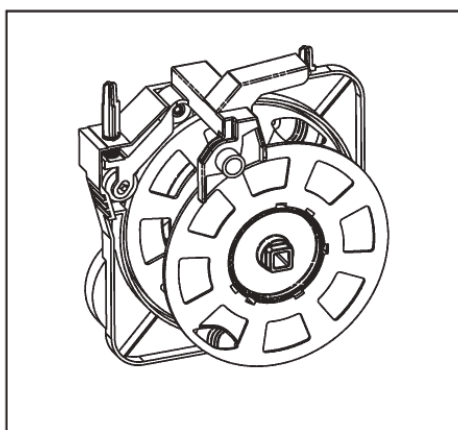

4

Cable reel, ref. no. 822159xx

	Voltage	Plug type	
Index 01, Europa	250		
Index 02, UK	250		
Index 05, AUS/NZ	250		

Motor and cord types

Nilfisk Action Plus

04-04-2012

Part List ID
ACTIONPLUS3

4