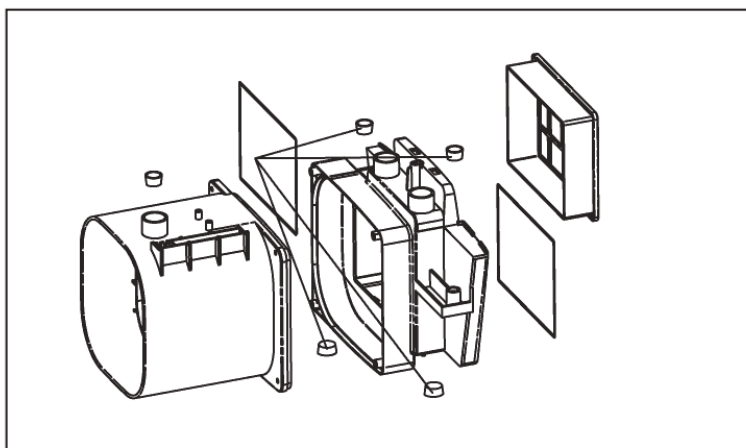

Motor and cord types

Nilfisk Action Plus

04-04-2012

Part List ID
ACTIONPLUS3

3

1

2

3

4

Cable reel, ref. no. 822159xx

	Voltage	Plug type	
Index 01, Europa	250		
Index 02, UK	250		
Index 05, AUS/NZ	250